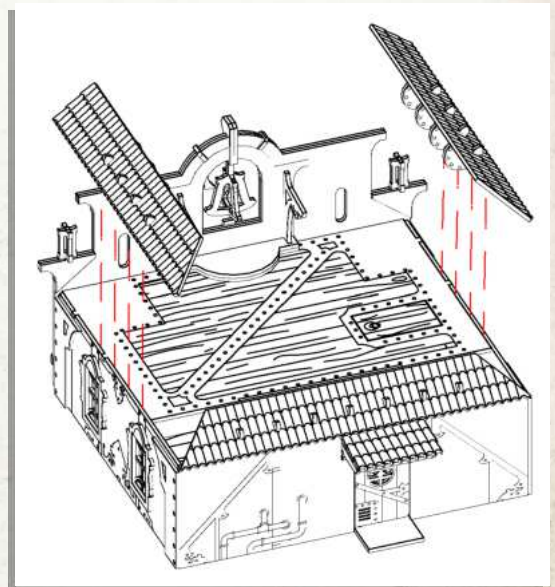

NOTE: Using I3 as a placement guide, glue the base of G5 parts to the roof

WARCRADLE
STUDIOS

WARCRADLE STUDIOS IS A TRADING NAME OF WAYLAND GAMES LIMITED. WILD WEST EXODUS IS A TRADING NAME OF WAYLAND GAMES LIMITED. ILLUSTRATIONS AND DESIGNS ARE COPYRIGHT © 2020 WAYLAND GAMES LIMITED. ASSEMBLED IN THE UK.