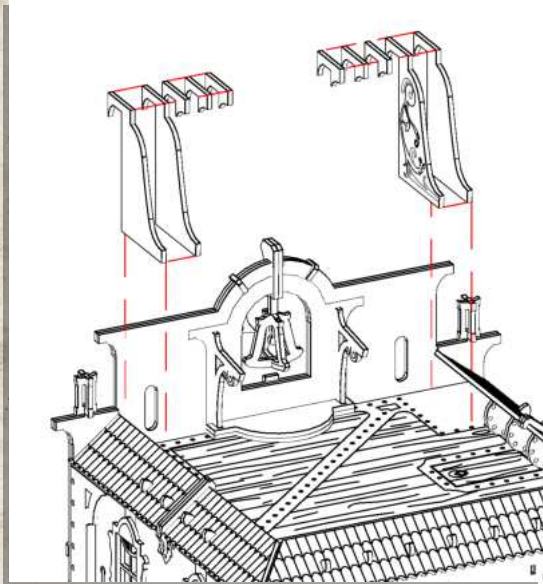

WARCRADLE SCENICS

Rio Sonora - Town Hall - Assembly Guide

Parts may need careful removal from the MDF boards with a scalpel, and light sanding of any rough edges. We recommend testing assembling sections before permanently gluing together.