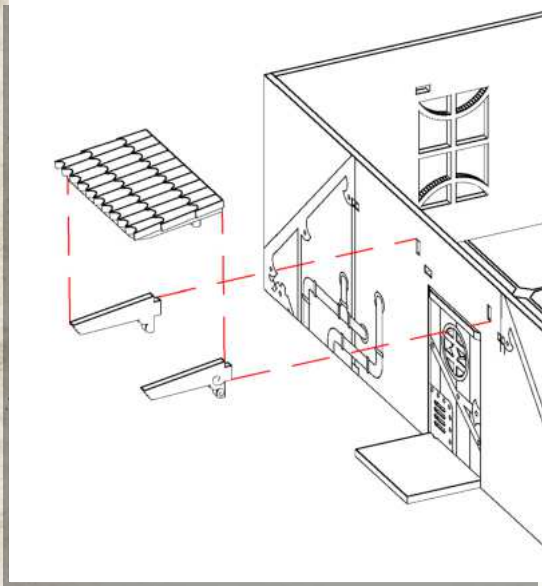

WARCRADLE SCENICS

Rio Sonora - Town Hall - Assembly Guide

Parts may need careful removal from the MDF boards with a scalpel, and light sanding of any rough edges. We recommend testing assembling sections before permanently gluing together.