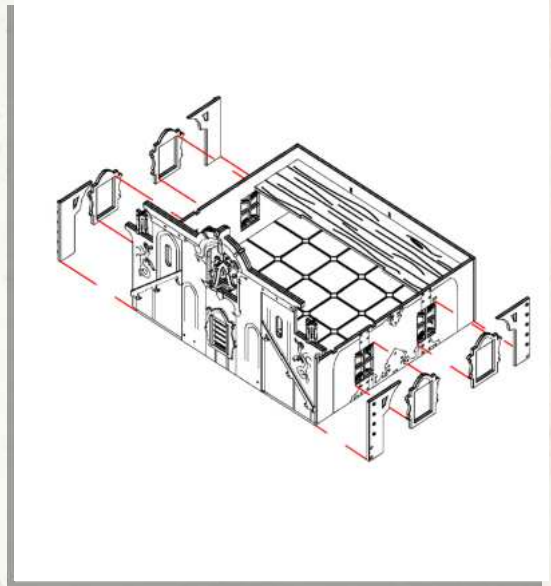

WARCRADLE SCENICS

Rio Sonora - Town Hall - Assembly Guide

Parts may need careful removal from the MDF boards with a scalpel, and light sanding of any rough edges. We recommend testing assembling sections before permanently gluing together.

NOTE: Line up parts G21 with the bottom edge of D5/E5