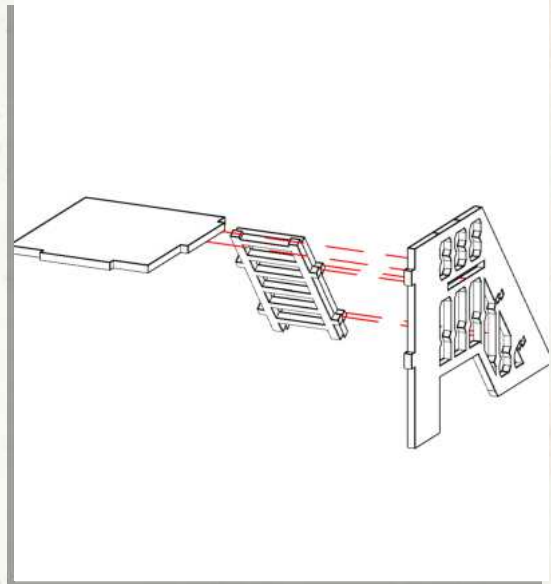

WARCRADLE SCENICS

Rio Sonora - Town Hall - Assembly Guide

Parts may need careful removal from the MDF boards with a scalpel, and light sanding of any rough edges. We recommend testing assembling sections before permanently gluing together.