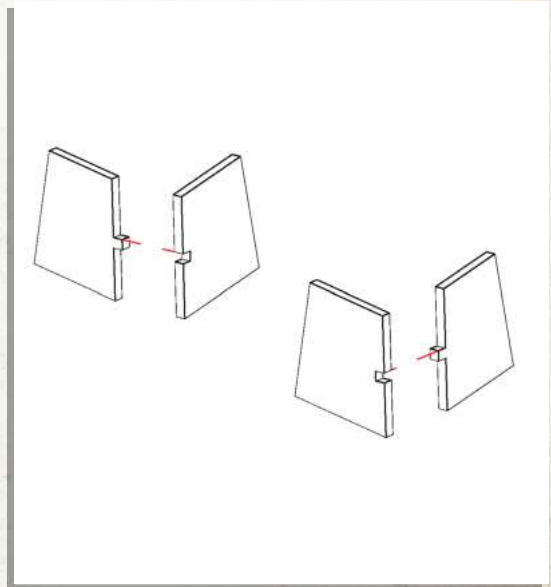

WARCRADLE SCENICS

Rio Sonora - Town Hall - Assembly Guide

Parts may need careful removal from the MDF boards with a scalpel, and light sanding of any rough edges. We recommend testing assembling sections before permanently gluing together.