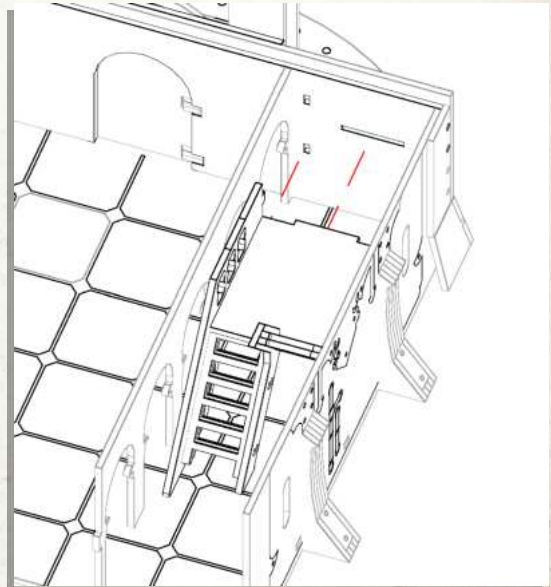

NOTE: Only glue onto the roof, not the front wall