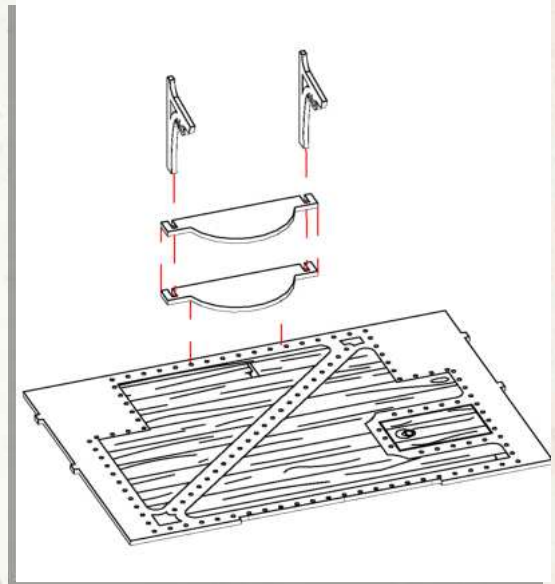

WARCRADLE SCENICS

Rio Sonora - Town Hall - Assembly Guide

Parts may need careful removal from the MDF boards with a scalpel, and light sanding of any rough edges. We recommend testing assembling sections before permanently gluing together.

NOTE: Repeat for the opposite side of the roof