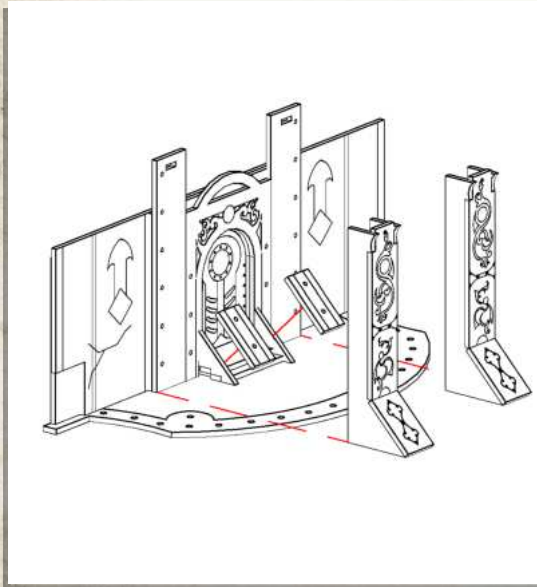

## Rio Sonora - Town Hall - Assembly Guide

Parts may need careful removal from the MDF boards with a scalpel, and light sanding of any rough edges. We recommend testing assembling sections before permanently gluing together.