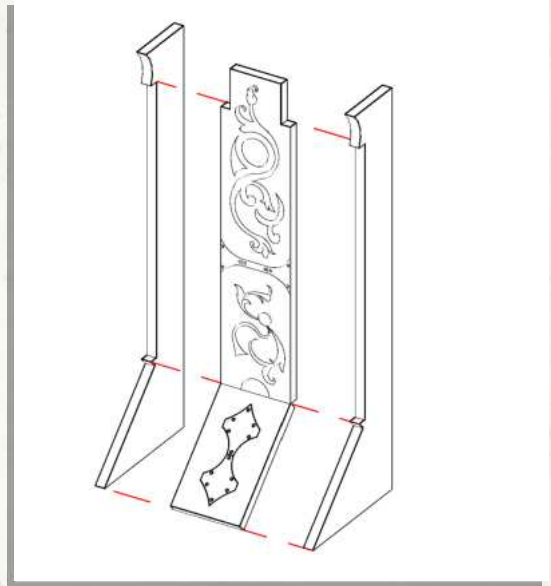

## Rio Sonora - Town Hall - Assembly Guide

Parts may need careful removal from the MDF boards with a scalpel, and light sanding of any rough edges. We recommend testing assembling sections before permanently gluing together.