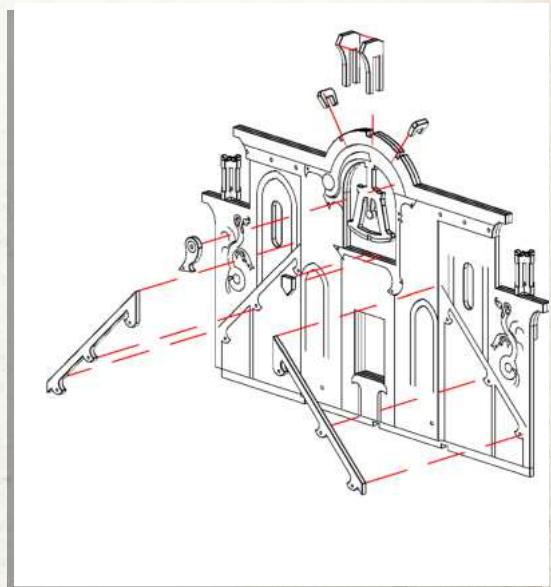

WARCRADLE SCENICS

Rio Sonora - Town Hall - Assembly Guide

Parts may need careful removal from the MDF boards with a scalpel, and light sanding of any rough edges. We recommend testing assembling sections before permanently gluing together.