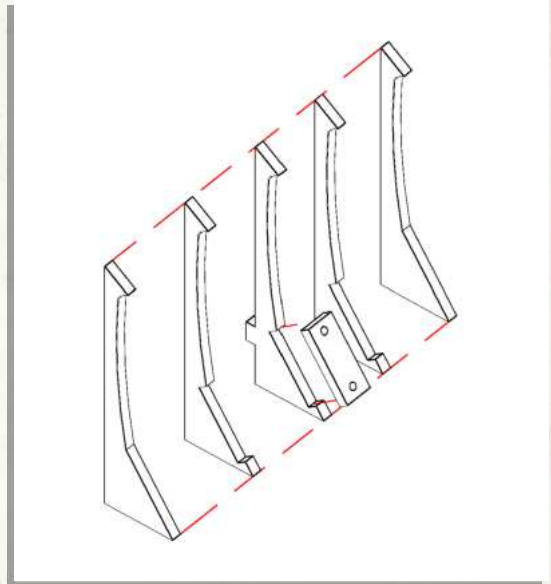

WARCRADLE SCENICS

Rio Sonora - Town Hall - Assembly Guide

Parts may need careful removal from the MDF boards with a scalpel, and light sanding of any rough edges. We recommend testing assembling sections before permanently gluing together.

NOTE: Repeat for all four