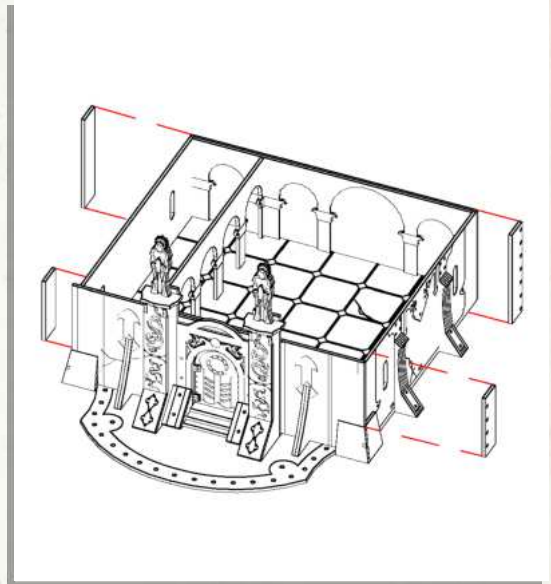

WARCRADLE SCENICS

Rio Sonora - Town Hall - Assembly Guide

Parts may need careful removal from the MDF boards with a scalpel, and light sanding of any rough edges. We recommend testing assembling sections before permanently gluing together.

WARCRADLE STUDIOS IS A TRADING NAME OF WAYLAND GAMES LIMITED. WILD WEST EXODUS IS A TRADING NAME OF WAYLAND GAMES LIMITED. ILLUSTRATIONS AND DESIGNS ARE COPYRIGHT © 2020 WAYLAND GAMES LIMITED. ASSEMBLED IN THE UK.