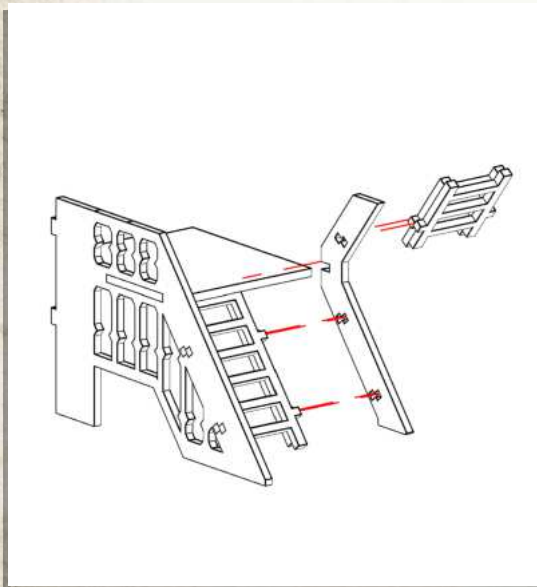

NOTE: Only glue onto the roof, not the front wall