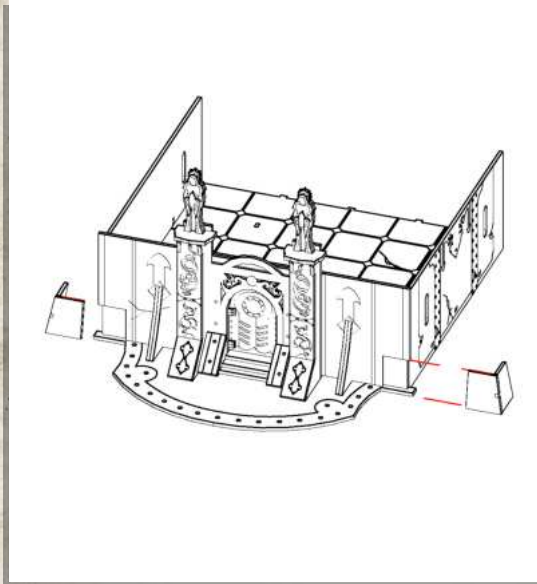

WARCRADLE SCENICS

Rio Sonora - Town Hall - Assembly Guide

Parts may need careful removal from the MDF boards with a scalpel, and light sanding of any rough edges. We recommend testing assembling sections before permanently gluing together.

NOTE: Repeat for all four