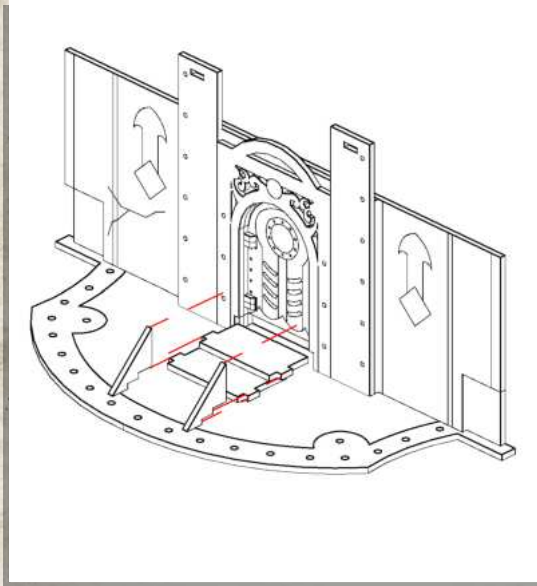

WARCRADLE SCENICS

Rio Sonora - Town Hall - Assembly Guide

Parts may need careful removal from the MDF boards with a scalpel, and light sanding of any rough edges. We recommend testing assembling sections before permanently gluing together.