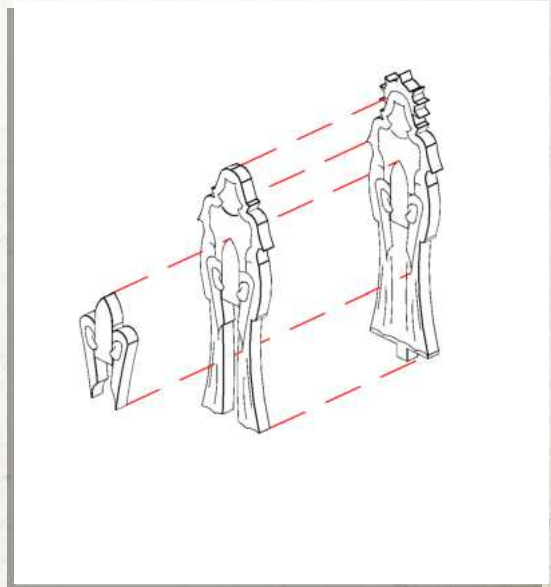

WARCRADLE SCENICS

Rio Sonora - Town Hall - Assembly Guide

Parts may need careful removal from the MDF boards with a scalpel, and light sanding of any rough edges. We recommend testing assembling sections before permanently gluing together.