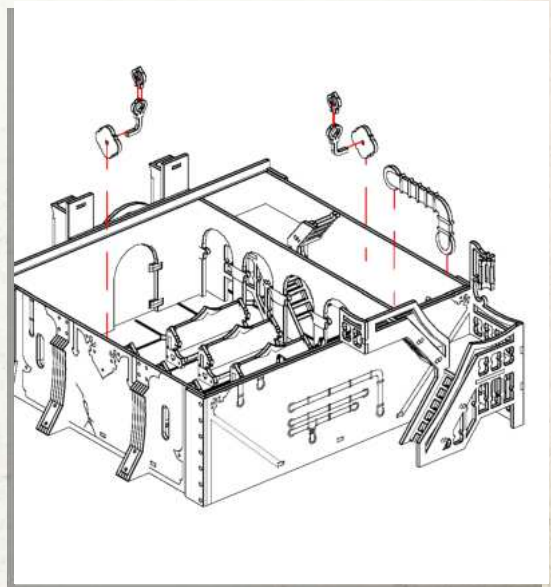

WARCRADLE
STUDIOS

WARCRADLE STUDIOS IS A TRADING NAME OF WAYLAND GAMES LIMITED. WILD WEST EXODUS IS A TRADING NAME OF WAYLAND GAMES LIMITED. ILLUSTRATIONS AND DESIGNS ARE COPYRIGHT © 2020 WAYLAND GAMES LIMITED. ASSEMBLED IN THE UK.