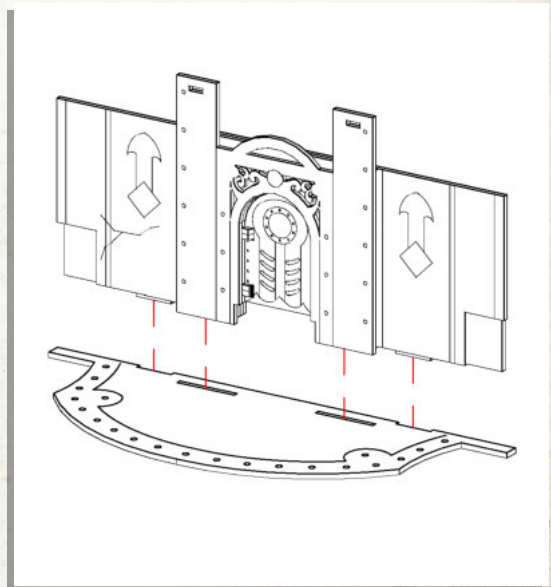

## Rio Sonora - Town Hall - Assembly Guide

Parts may need careful removal from the MDF boards with a scalpel, and light sanding of any rough edges. We recommend testing assembling sections before permanently gluing together.