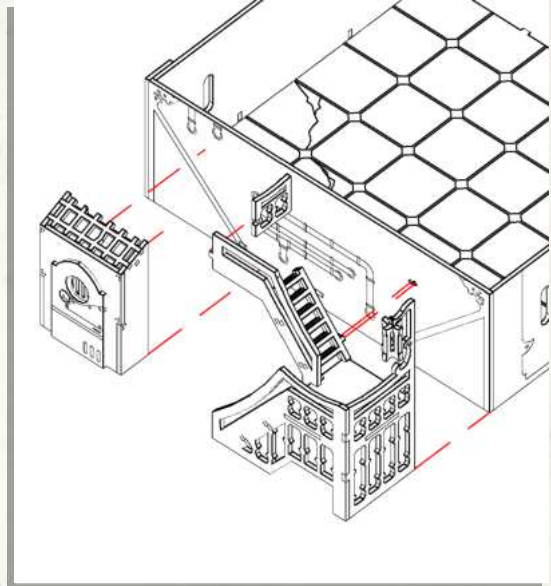

WARCRADLE SCENICS

Rio Sonora - Town Hall - Assembly Guide

Parts may need careful removal from the MDF boards with a scalpel, and light sanding of any rough edges. We recommend testing assembling sections before permanently gluing together.