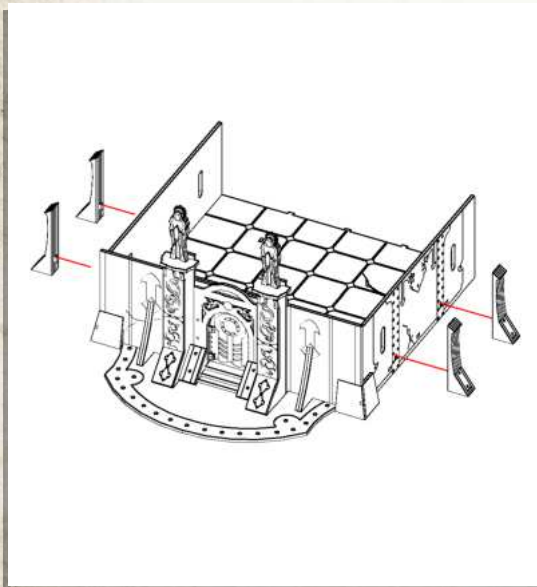

WARCRADLE SCENICS

Rio Sonora - Town Hall - Assembly Guide

Parts may need careful removal from the MDF boards with a scalpel, and light sanding of any rough edges. We recommend testing assembling sections before permanently gluing together.

NOTE: Repeat for all four