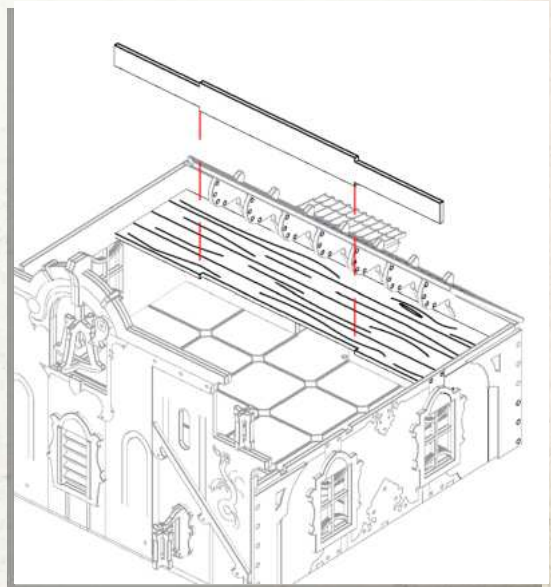

WARCRADLE SCENICS

Rio Sonora - Town Hall - Assembly Guide

Parts may need careful removal from the MDF boards with a scalpel, and light sanding of any rough edges. We recommend testing assembling sections before permanently gluing together.