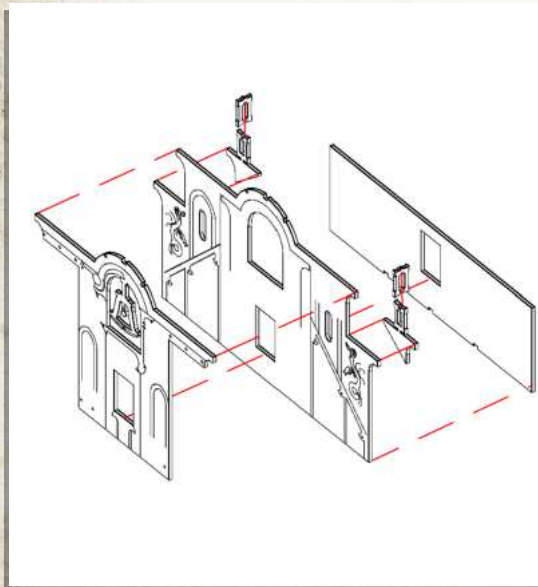

WARCRADLE SCENICS

Rio Sonora - Town Hall - Assembly Guide

Parts may need careful removal from the MDF boards with a scalpel, and light sanding of any rough edges. We recommend testing assembling sections before permanently gluing together.