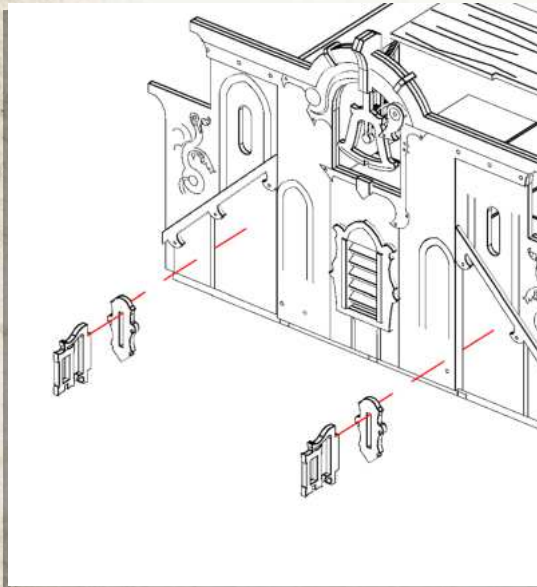

WARCRADLE STUDIOS IS A TRADING NAME OF WAYLAND GAMES LIMITED. WILD WEST EXODUS IS A TRADING NAME OF WAYLAND GAMES LIMITED. ILLUSTRATIONS AND DESIGNS ARE COPYRIGHT © 2020 WAYLAND GAMES LIMITED. ASSEMBLED IN THE UK.