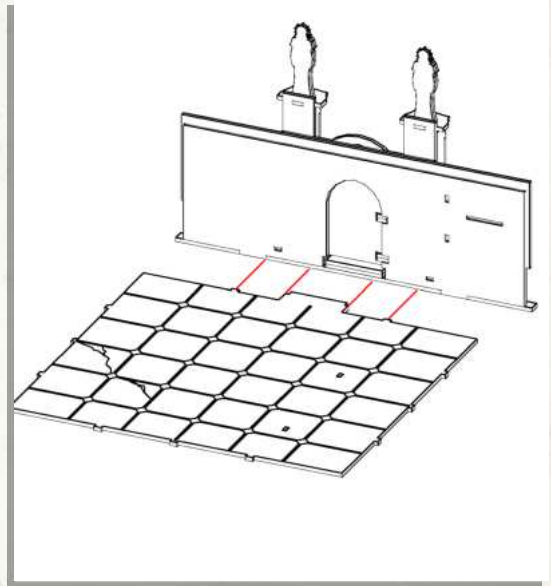

WARCRADLE SCENICS

Rio Sonora - Town Hall - Assembly Guide

Parts may need careful removal from the MDF boards with a scalpel, and light sanding of any rough edges. We recommend testing assembling sections before permanently gluing together.