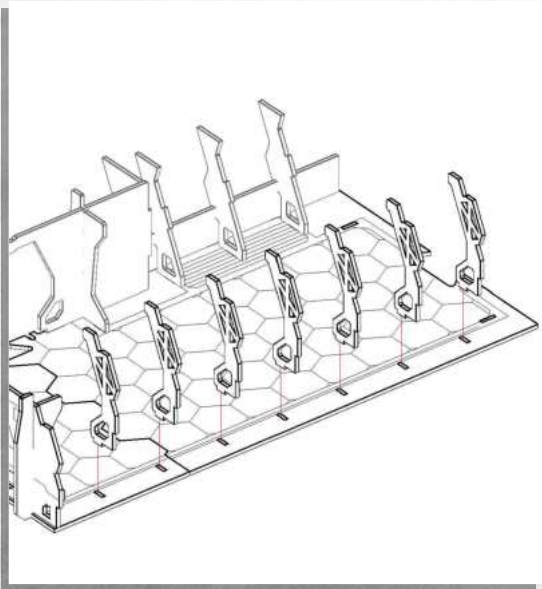

WARCRADLETM
SCENICS

Out Post Attica - Warehouse - Assembly Guide

Parts may need careful removal from the MDF boards with a scalpel, and light sanding of any rough edges. We recommend testing assembling sections before permanently gluing together.

Parts may need careful removal from the MDF boards with a scalpel, and light sanding of any rough edges. We recommend testing assembling sections before permanently gluing together.

WARCRADLETM
STUDIOS