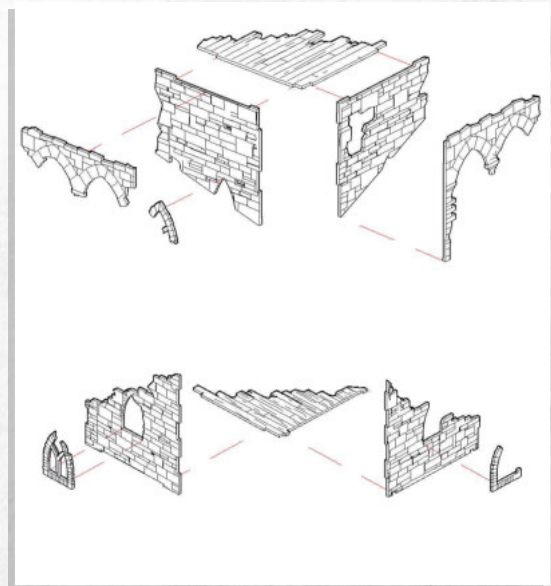

WARCRADLETM
SCENICS

Gloomburg - Ruined Tower - Assembly Guide

Parts may need careful removal from the MDF boards with a scalpel, and light sanding of any rough edges. We recommend testing assembling sections before permanently gluing together.