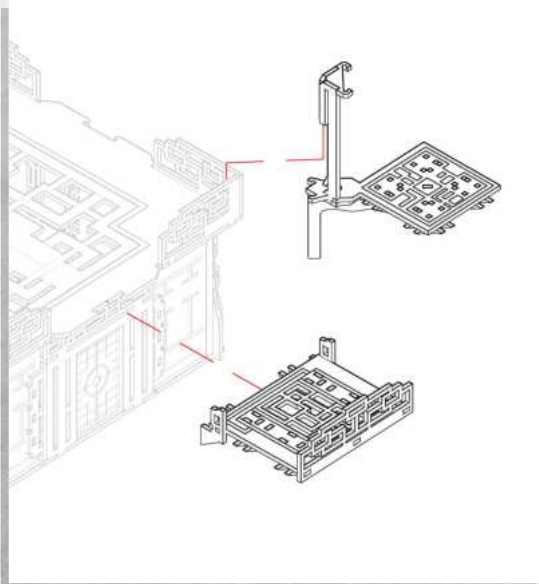

NOTE: Install landings as shown,
(This works with all Tech City Buildings)