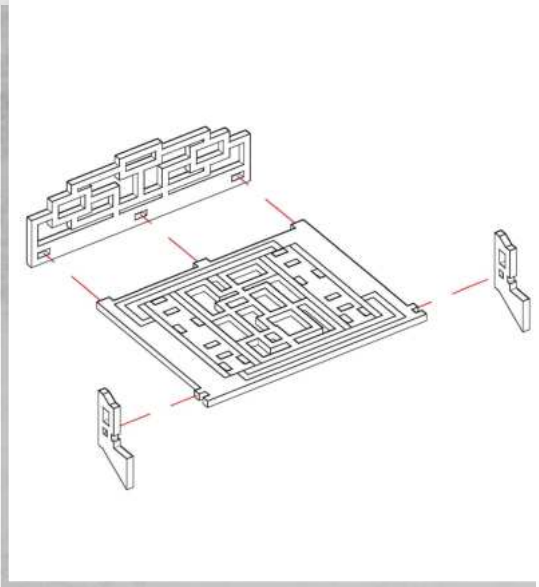

## New Kyoto - Staircase - Assembly Guide

Parts may need careful removal from the MDF boards with a scalpel, and light sanding of any rough edges. We recommend testing assembling sections before permanently gluing together.

NOTE: Repeat for all stair flights.

WARCRADLE<sup>TM</sup>  
STUDIOS

WARCRADLE STUDIOS IS A TRADING NAME OF WAYLAND GAMES LIMITED.  
ILLUSTRATIONS AND DESIGNS ARE COPYRIGHT © 2019 WAYLAND GAMES LIMITED. ASSEMBLED IN THE UK.