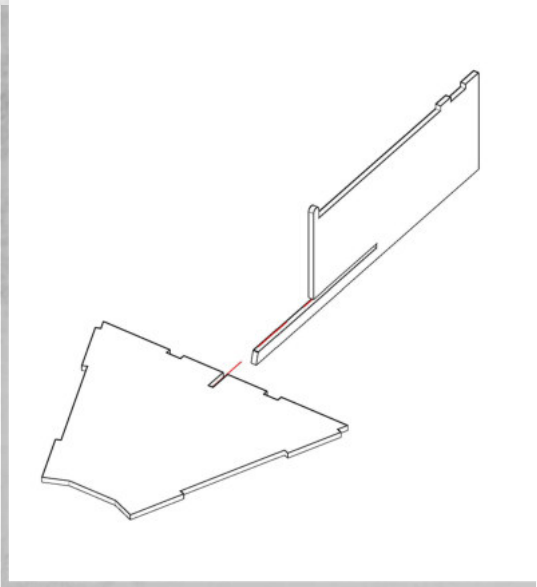

WARCRADLETM
SCENICS

Water Pot Rack - Assembly Guide

Parts may need careful removal from the MDF boards with a scalpel, and light sanding of any rough edges. We recommend testing assembling sections before permanently gluing together.