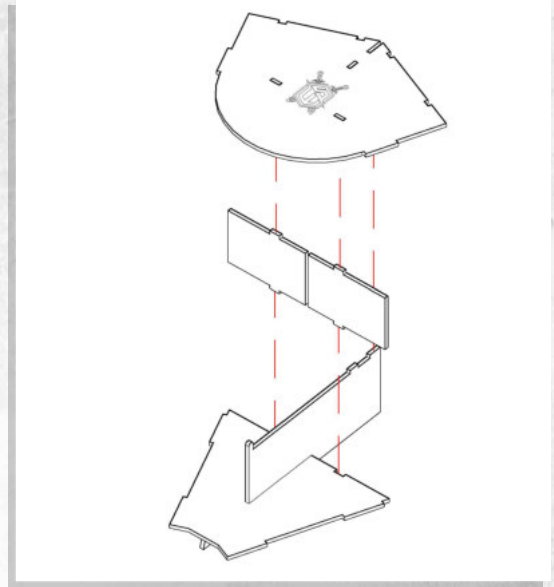

WARCRADLETM
SCENICS

Water Pot Rack - Assembly Guide

Parts may need careful removal from the MDF boards with a scalpel, and light sanding of any rough edges. We recommend testing assembling sections before permanently gluing together.