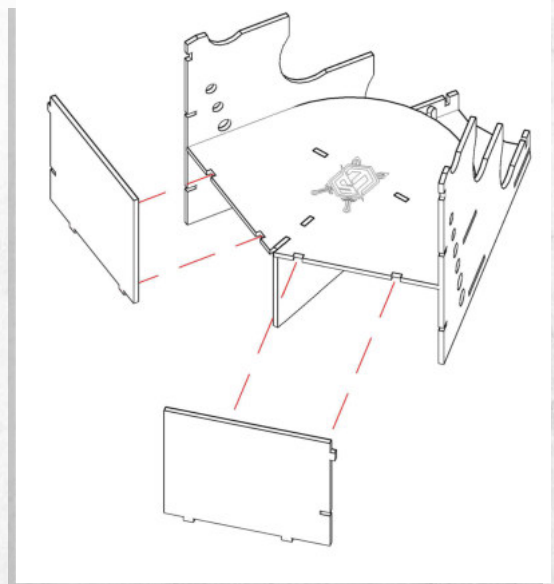

WARCRADLETM
SCENICS

Water Pot Rack - Assembly Guide

Parts may need careful removal from the MDF boards with a scalpel, and light sanding of any rough edges. We recommend testing assembling sections before permanently gluing together.

NOTE: Left over clips can be used to combine multiple paint rack products.

WARCRADLETM
STUDIOS

WARCRADLE STUDIOS IS A TRADING NAME OF WAYLAND GAMES LIMITED.

ILLUSTRATIONS AND DESIGNS ARE COPYRIGHT © 2019 WAYLAND GAMES LIMITED. ASSEMBLED IN THE UK.