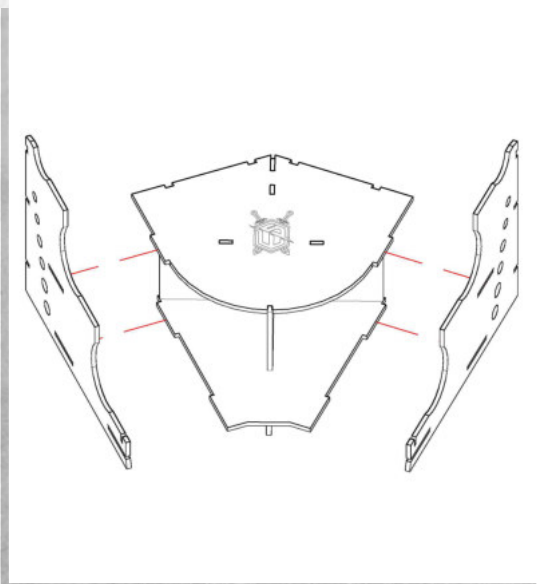

WARCRADLETM
SCENICS

Water Pot Rack - Assembly Guide

Parts may need careful removal from the MDF boards with a scalpel, and light sanding of any rough edges. We recommend testing assembling sections before permanently gluing together.