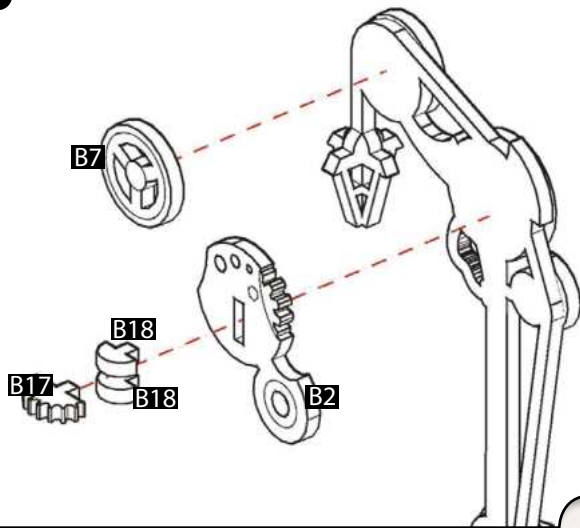

Parts may need careful removal from the MDF boards with a scalpel, and light sanding of any rough edges. We recommend testing assembling sections before permanently gluing together.

1

2

3

4

Repeat steps 1-4 for the remaining two lampposts.

5

6

Parts may need careful removal from the MDF boards with a scalpel, and light sanding of any rough edges. We recommend testing assembling sections before permanently gluing together.

7

8

9

Repeat steps 8-9 for the second bridge.