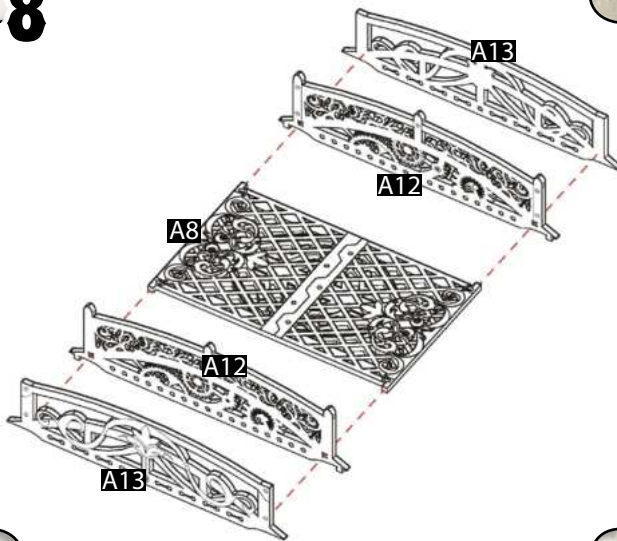

Parts may need careful removal from the MDF boards with a scalpel, and light sanding of any rough edges. We recommend testing assembling sections before permanently gluing together.

1

2

3

4

Repeat steps 1-4 for the remaining two lampposts.

5

6

Parts may need careful removal from the MDF boards with a scalpel, and light sanding of any rough edges. We recommend testing assembling sections before permanently gluing together.

7

8

9

Repeat steps 8-9 for the second bridge.

10

11

Steps can be attached without glue, attach second steps section to other side of the bridge.

12

Bridge can be used to connect Red Oak Saloon and The Cat House balconies!
(Red Oak Saloon and Cat House sold separately.)