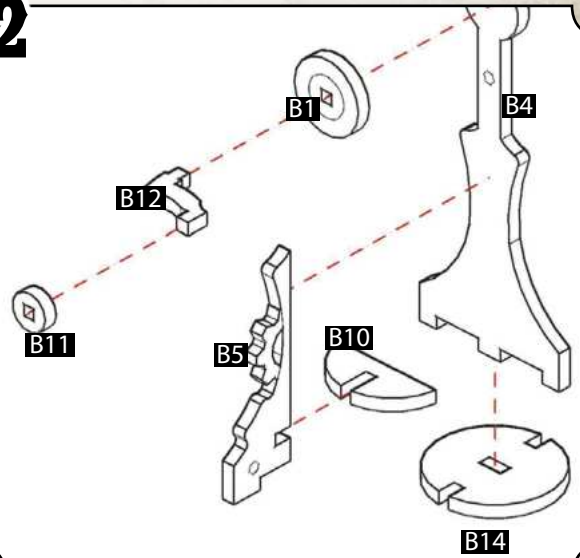

Parts may need careful removal from the MDF boards with a scalpel, and light sanding of any rough edges. We recommend testing assembling sections before permanently gluing together.

1

2

3

4

Repeat steps 1-4 for the remaining two lampposts.