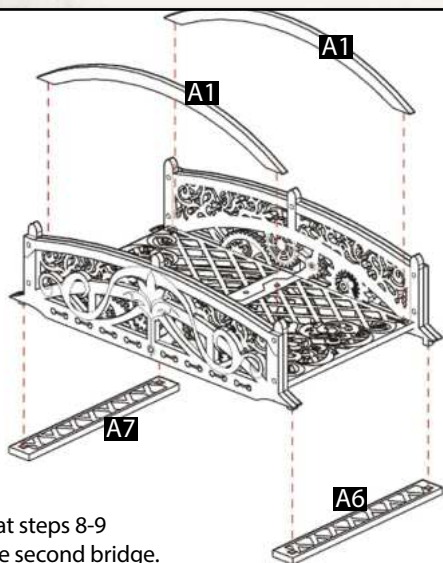

Parts may need careful removal from the MDF boards with a scalpel, and light sanding of any rough edges. We recommend testing assembling sections before permanently gluing together.

1

2

3

4

Repeat steps 1-4 for the remaining two lampposts.

5

6

Parts may need careful removal from the MDF boards with a scalpel, and light sanding of any rough edges. We recommend testing assembling sections before permanently gluing together.

7

8

9

Repeat steps 8-9 for the second bridge.

10

11

Steps can be attached without glue, attach second steps section to other side of the bridge.

12

Bridge can be used to connect Red Oak Saloon and The Cat House balconies!
(Red Oak Saloon and Cat House sold separately.)