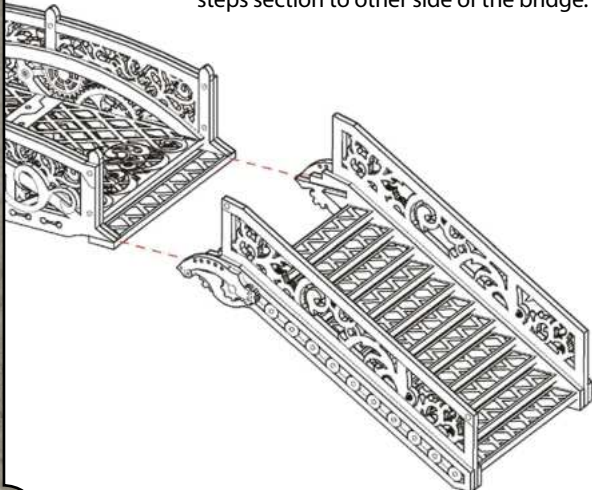

Parts may need careful removal from the MDF boards with a scalpel, and light sanding of any rough edges. We recommend testing assembling sections before permanently gluing together.

1

2

3

4

Repeat steps 1-4 for the remaining two lampposts.

5

6

Parts may need careful removal from the MDF boards with a scalpel, and light sanding of any rough edges. We recommend testing assembling sections before permanently gluing together.

7

8

9

Repeat steps 8-9 for the second bridge.

10

11

Steps can be attached without glue, attach second steps section to other side of the bridge.

12

Bridge can be used to connect Red Oak Saloon and The Cat House balconies!
(Red Oak Saloon and Cat House sold separately.)