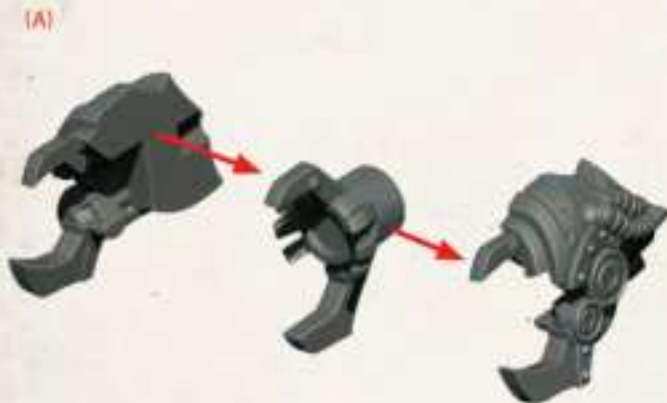

(A)

K9 GUN DOG 2 - HEADS

WARCRADLE STUDIOS IS A TRADING NAME OF WAYLAND GAMES LIMITED.
WILD WEST EXODUS IS A TRADEMARK OF WAYLAND GAMES LIMITED.
ILLUSTRATIONS AND DESIGNS ARE COPYRIGHT © 2016 WAYLAND GAMES LIMITED.