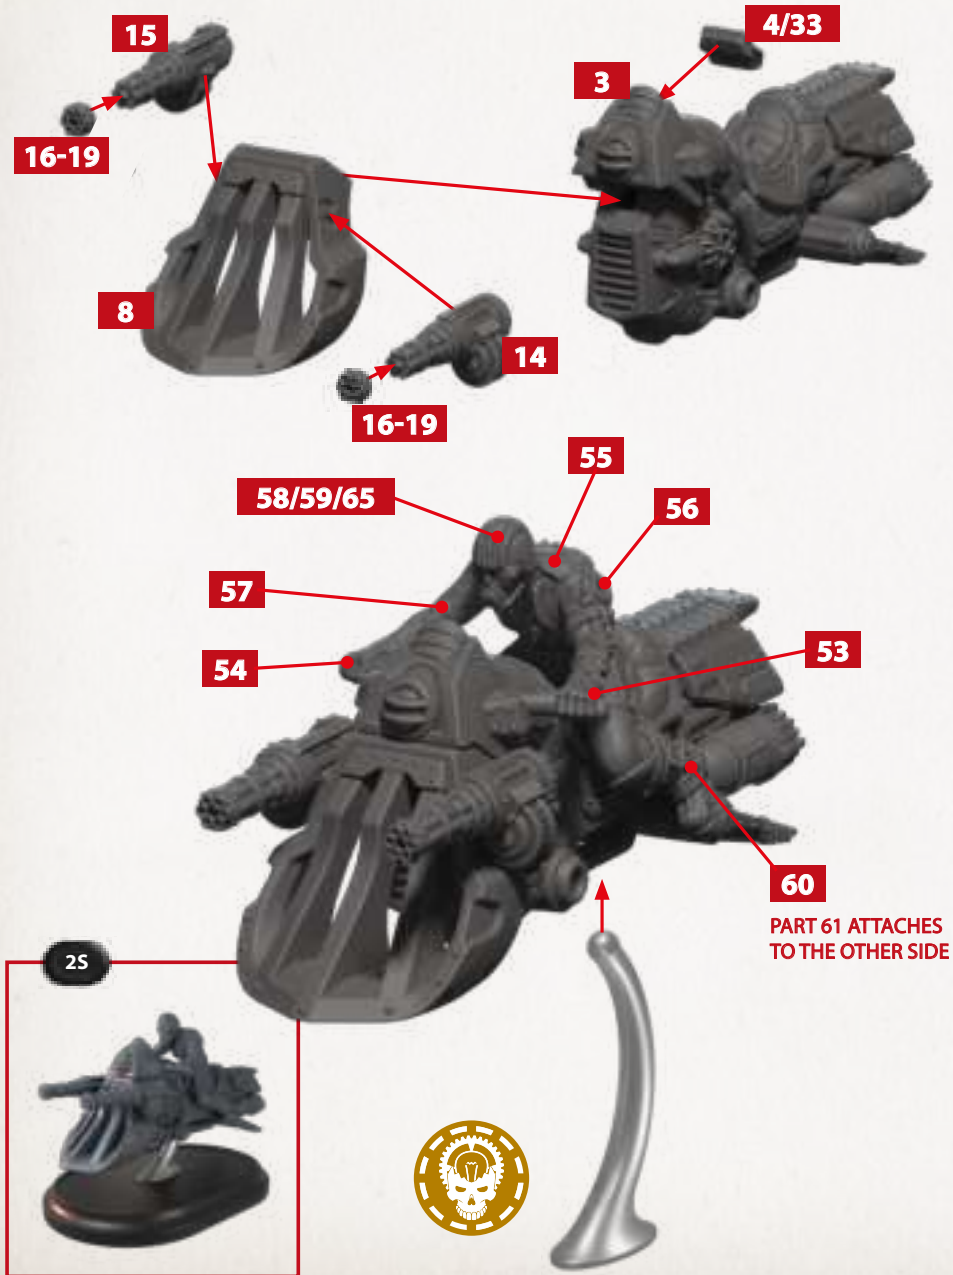

IRON HORSE / IRON EAGLE / TRAILBLAZER SUB-ASSEMBLY

IRON HORSE (CONSTRUCT CAVALRY)

IRON HORSE (OTHER FACTIONS)

PARTS	NUMBER
HEAD	65
BODY	62
ARMS	63 & 64
HANDS	53 & 54
LEGS	60 & 61

PARTS	NUMBER
HEAD	78
BODY	75
ARMS	76 & 77
HANDS	51 & 52
LEGS	73 & 74

PARTS	NUMBER
HEAD	86/87
BODY	85
ARMS	69 & 70
HANDS	51 & 52
LEGS	66 & 67

PARTS	NUMBER
HEAD	71 & 72
BODY	68
ARMS	69 & 70
HANDS	51 & 52
LEGS	66 & 67

IRON EAGLE

TRAILBLAZER (OR UNION BLAZER)

TO BUILD A UNION BLAZER USE THESE PARTS FOR THE RIDER:

PARTS	NUMBER
HEAD	78
BODY	75
ARMS	76 & 77
HANDS	51 & 52
LEGS	73 & 74

69 PART 70 ATTACHES TO THE OTHER SIDE

51 PART 52 ATTACHES TO THE OTHER SIDE

66 PART 67 ATTACHES TO THE OTHER SIDE