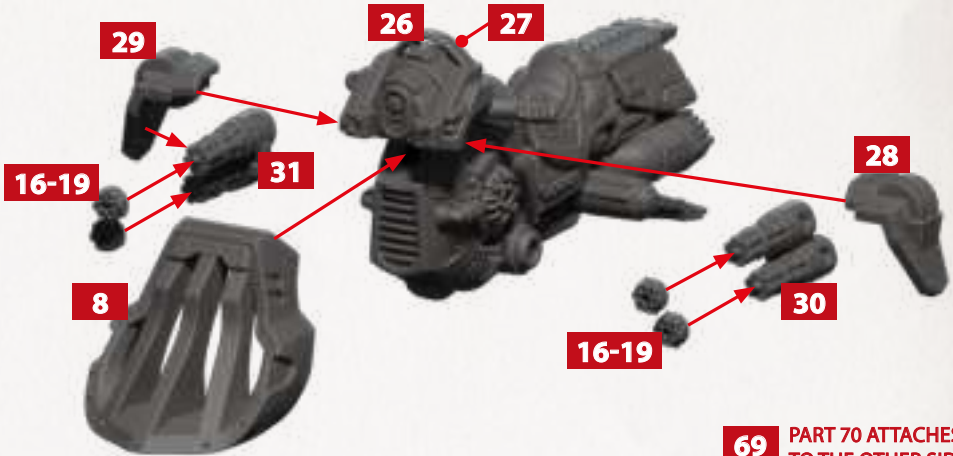

IRON HORSE / IRON EAGLE / TRAILBLAZER SUB-ASSEMBLY

IRON HORSE (CONSTRUCT CAVALRY)

IRON HORSE (OTHER FACTIONS)

PARTS	NUMBER
HEAD	65
BODY	62
ARMS	63 & 64
HANDS	53 & 54
LEGS	60 & 61

PARTS	NUMBER
HEAD	78
BODY	75
ARMS	76 & 77
HANDS	51 & 52
LEGS	73 & 74

PARTS	NUMBER
HEAD	86/87
BODY	85
ARMS	69 & 70
HANDS	51 & 52
LEGS	66 & 67

PARTS	NUMBER
HEAD	71 & 72
BODY	68
ARMS	69 & 70
HANDS	51 & 52
LEGS	66 & 67

IRON EAGLE

TRAILBLAZER (OR UNION BLAZER)

TO BUILD A UNION BLAZER USE THESE PARTS FOR THE RIDER:

PARTS	NUMBER
HEAD	78
BODY	75
ARMS	76 & 77
HANDS	51 & 52
LEGS	73 & 74

69 PART 70 ATTACHES TO THE OTHER SIDE

51 PART 52 ATTACHES TO THE OTHER SIDE

66 PART 67 ATTACHES TO THE OTHER SIDE