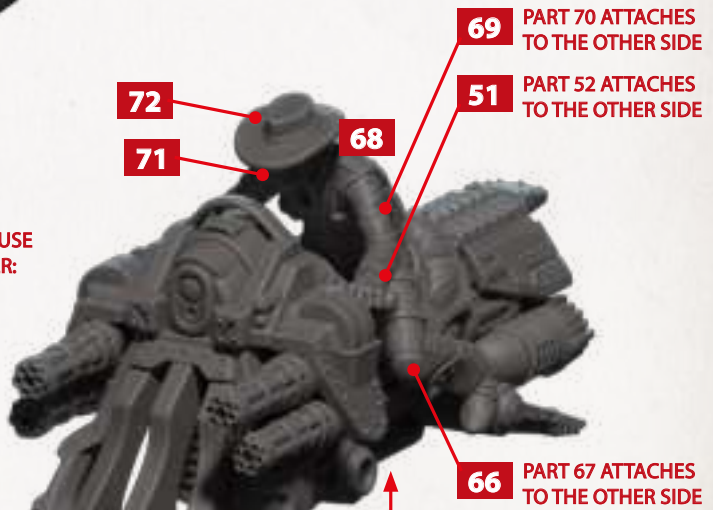

IRON HORSE / IRON EAGLE / TRAILBLAZER SUB-ASSEMBLY

IRON HORSE (CONSTRUCT CAVALRY)

IRON HORSE (OTHER FACTIONS)

PARTS	NUMBER
HEAD	65
BODY	62
ARMS	63 & 64
HANDS	53 & 54
LEGS	60 & 61

PARTS	NUMBER
HEAD	78
BODY	75
ARMS	76 & 77
HANDS	51 & 52
LEGS	73 & 74

PARTS	NUMBER
HEAD	86/87
BODY	85
ARMS	69 & 70
HANDS	51 & 52
LEGS	66 & 67

PARTS	NUMBER
HEAD	71 & 72
BODY	68
ARMS	69 & 70
HANDS	51 & 52
LEGS	66 & 67

IRON EAGLE

TRAILBLAZER (OR UNION BLAZER)

TO BUILD A UNION BLAZER USE THESE PARTS FOR THE RIDER:

PARTS	NUMBER
HEAD	78
BODY	75
ARMS	76 & 77
HANDS	51 & 52
LEGS	73 & 74

69 PART 70 ATTACHES TO THE OTHER SIDE

51 PART 52 ATTACHES TO THE OTHER SIDE

66 PART 67 ATTACHES TO THE OTHER SIDE