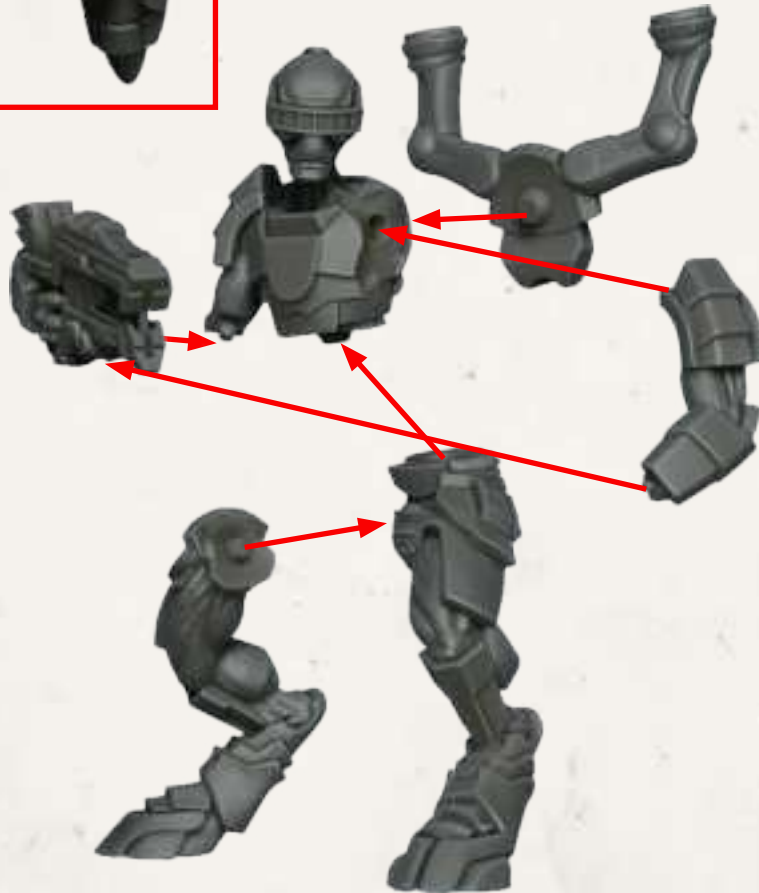

DARKLIGHT TARGET DESIGNATOR

ARTRON LANCE

NADEON SHREDDER

BACKPACK OPTIONS

ETHERIC FLIGHT NACELLES

(R)

(L)

GREY ELITES