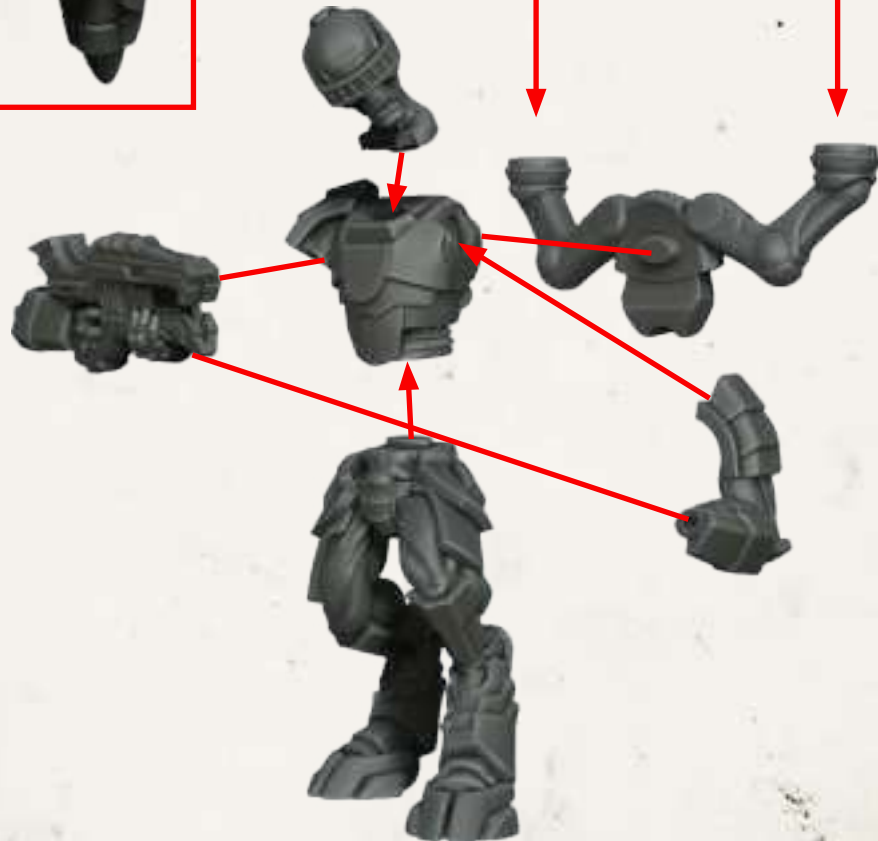

BACKPACK OPTIONS

ETHERIC FLIGHT NACELLES

(R)

(L)

GREY ELITES

AMBER CLADE POSSE -ASSEMBLY INSTRUCTIONS

PROTON DISRUPTOR

HYPERBOLT LAUNCHER