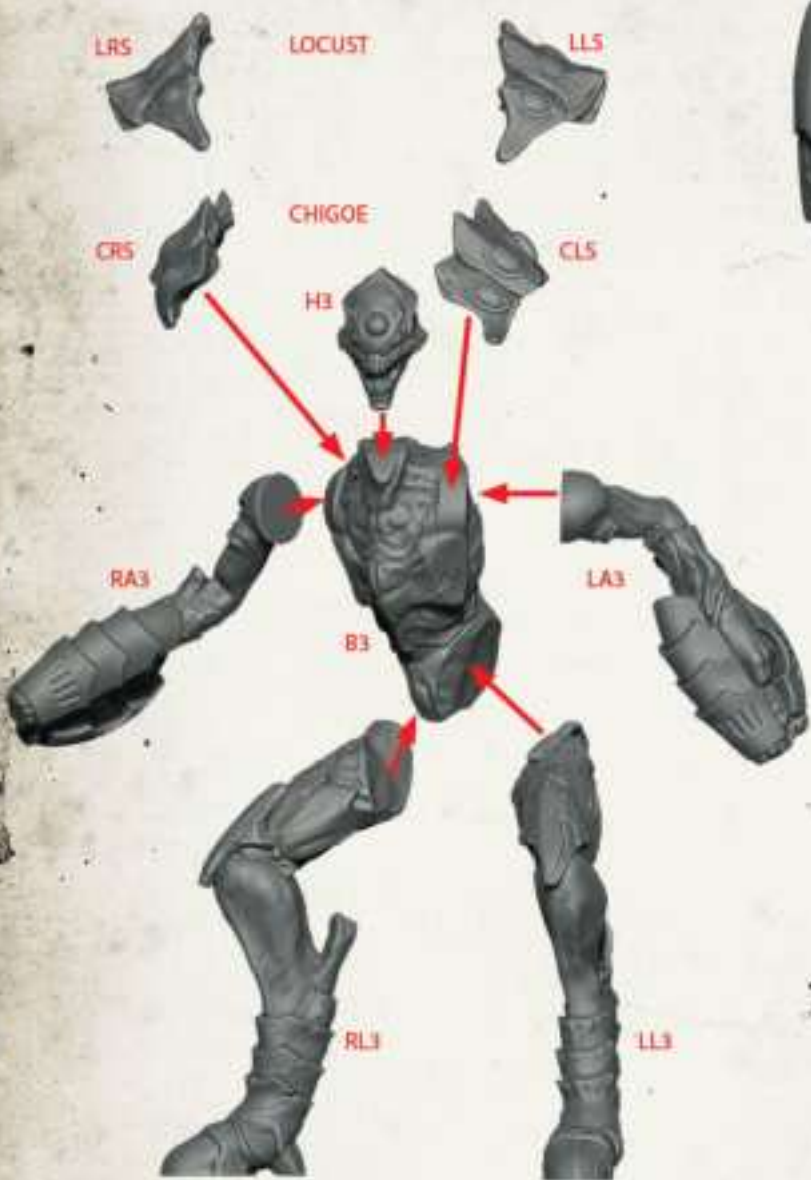

THIS MODEL CAN BE ASSEMBLED AS EITHER A
LOCUST OR A CHIGOE DEPENDING ON BACKPACK
AND SHOULDER PAD OPTIONS

VIRIDIAN LOCUST/CHIGOE 1

**VIRIDIAN LOCUSTS & CHIGOE
- ASSEMBLY INSTRUCTIONS**

THIS MODEL CAN BE ASSEMBLED AS EITHER A
LOCUST OR A CHIGOE DEPENDING ON BACKPACK
AND SHOULDER PAD OPTIONS

VIRIDIAN LOCUST/CHIGOE 2

**VIRIDIAN LOCUSTS & CHIGOE
- ASSEMBLY INSTRUCTIONS**

THIS MODEL CAN BE ASSEMBLED AS EITHER A LOCUST OR A CHIGOE DEPENDING ON BACKPACK AND SHOULDER PAD OPTIONS

VIRIDIAN LOCUST/CHIGOE 3