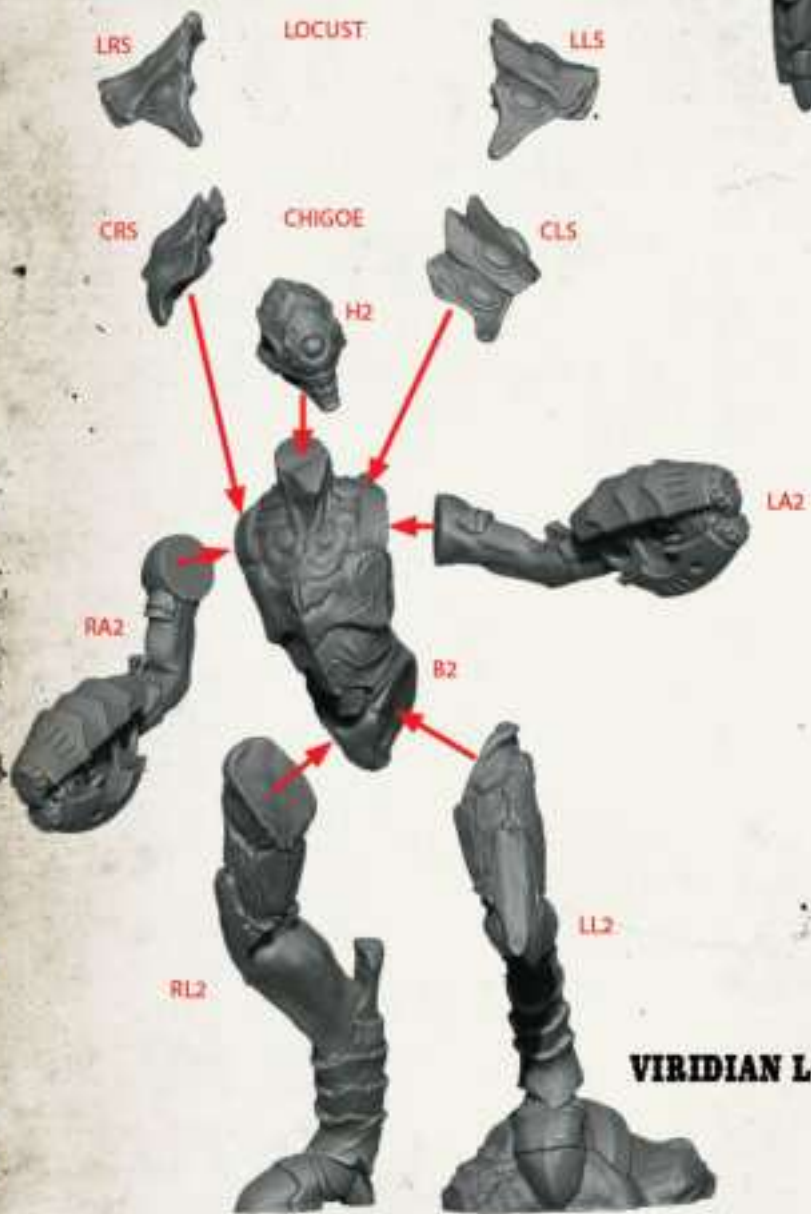

THIS MODEL CAN BE ASSEMBLED AS EITHER A
LOCUST OR A CHIGOE DEPENDING ON BACKPACK
AND SHOULDER PAD OPTIONS

VIRIDIAN LOCUST/CHIGOE 1

**VIRIDIAN LOCUSTS & CHIGOE
- ASSEMBLY INSTRUCTIONS**

THIS MODEL CAN BE ASSEMBLED AS EITHER A
LOCUST OR A CHIGOE DEPENDING ON BACKPACK
AND SHOULDER PAD OPTIONS

VIRIDIAN LOCUST/CHIGOE 2

**VIRIDIAN LOCUSTS & CHIGOE
- ASSEMBLY INSTRUCTIONS**

THIS MODEL CAN BE ASSEMBLED AS EITHER A LOCUST OR A CHIGOE DEPENDING ON BACKPACK AND SHOULDER PAD OPTIONS

VIRIDIAN LOCUST/CHIGOE 3