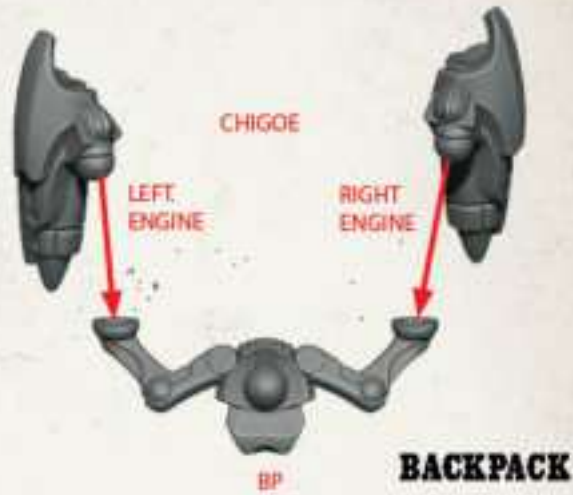

THIS MODEL CAN BE ASSEMBLED AS EITHER A
LOCUST OR A CHIGOE DEPENDING ON BACKPACK
AND SHOULDER PAD OPTIONS

VIRIDIAN LOCUST/CHIGOE 1

**VIRIDIAN LOCUSTS & CHIGOE
- ASSEMBLY INSTRUCTIONS**

THIS MODEL CAN BE ASSEMBLED AS EITHER A
LOCUST OR A CHIGOE DEPENDING ON BACKPACK
AND SHOULDER PAD OPTIONS

VIRIDIAN LOCUST/CHIGOE 2

**VIRIDIAN LOCUSTS & CHIGOE
- ASSEMBLY INSTRUCTIONS**

THIS MODEL CAN BE ASSEMBLED AS EITHER A LOCUST OR A CHIGOE DEPENDING ON BACKPACK AND SHOULDER PAD OPTIONS

VIRIDIAN LOCUST/CHIGOE 3