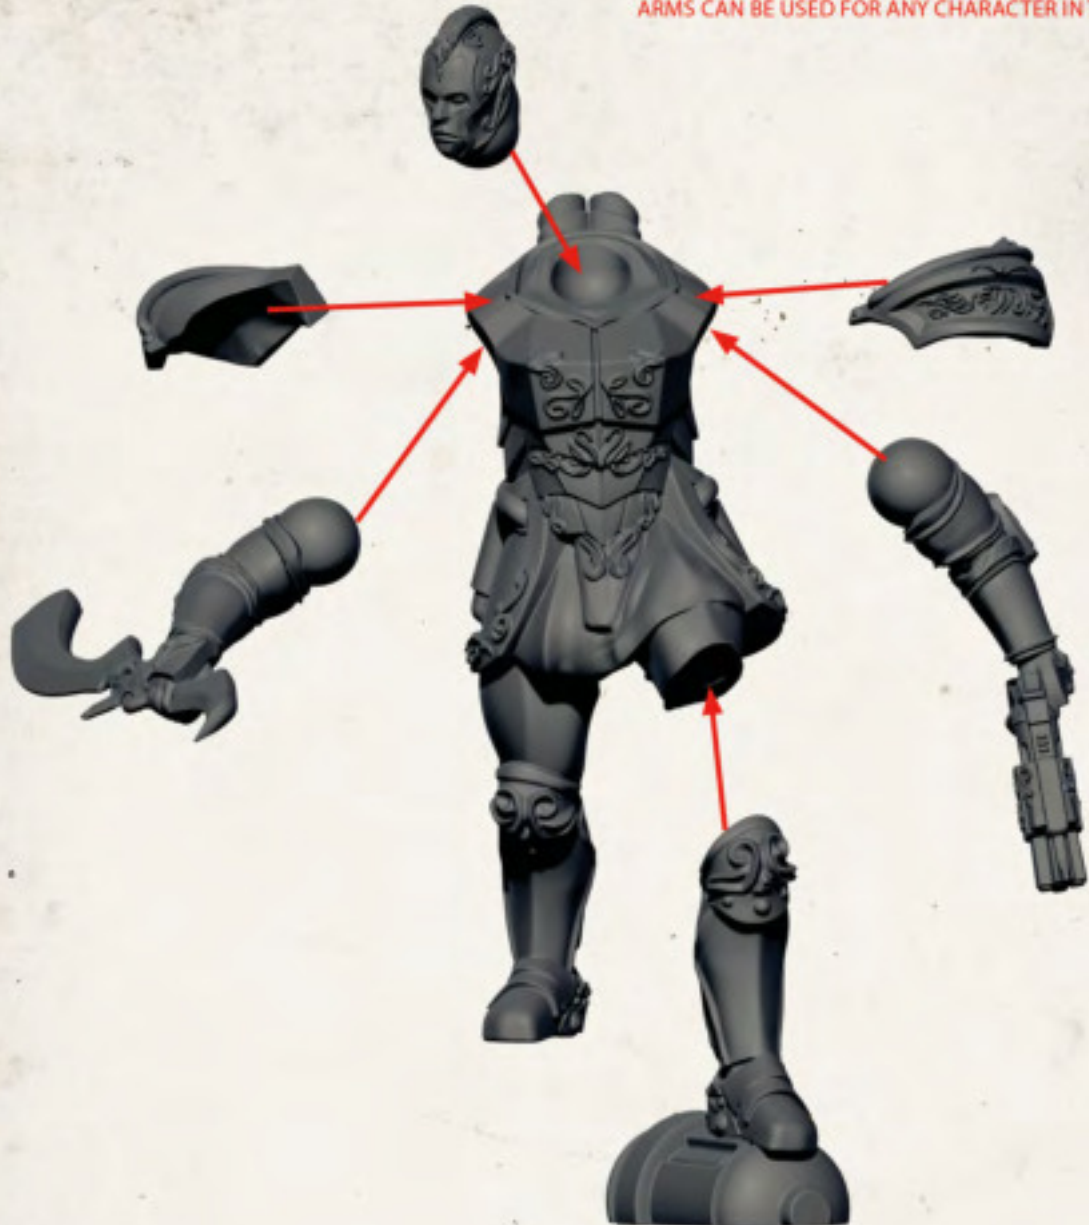

COR CAROLI LUMINENT COHORT - ASSEMBLY INSTRUCTIONS

LUMINENT 1

GLUE SHOULDER PADS TO TORSO BEFORE ARMS.
ARMS CAN BE USED FOR ANY CHARACTER IN THIS PACK.

LUMINENT 2

GLUE SHOULDER PADS TO TORSO BEFORE ARMS.
ARMS CAN BE USED FOR ANY CHARACTER IN THIS PACK.

LUMINENT 2

GLUE SHOULDER PADS TO TORSO BEFORE ARMS.
ARMS CAN BE USED FOR ANY CHARACTER IN THIS PACK.