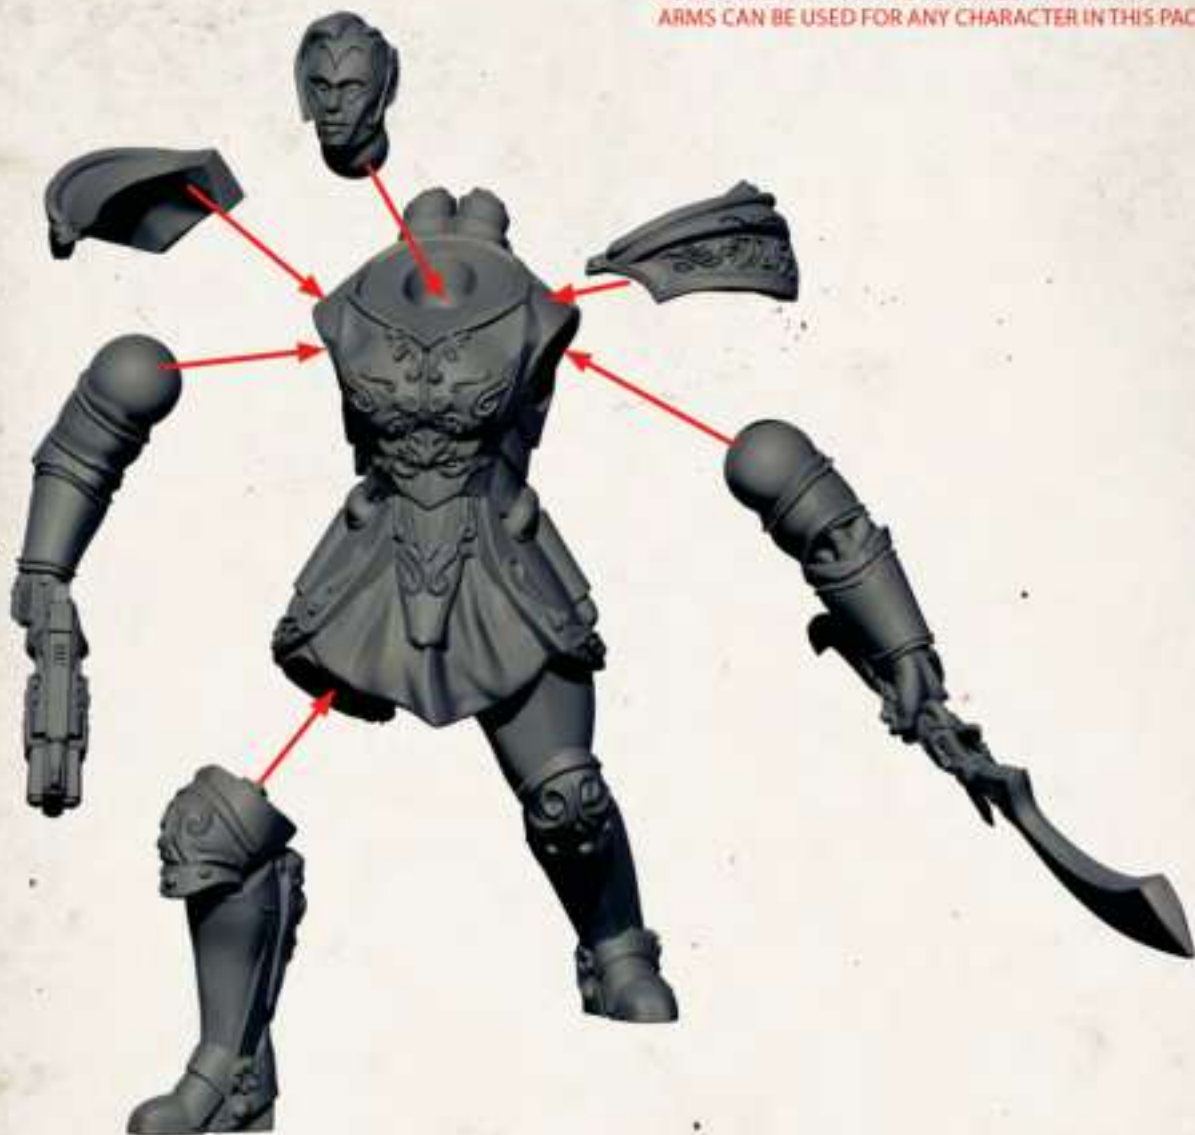

COR CAROLI LUMINENT COHORT - ASSEMBLY INSTRUCTIONS

LUMINENT 1

GLUE SHOULDER PADS TO TORSO BEFORE ARMS.
ARMS CAN BE USED FOR ANY CHARACTER IN THIS PACK.

LUMINENT 2

GLUE SHOULDER PADS TO TORSO BEFORE ARMS.
ARMS CAN BE USED FOR ANY CHARACTER IN THIS PACK.

LUMINENT 2

GLUE SHOULDER PADS TO TORSO BEFORE ARMS.
ARMS CAN BE USED FOR ANY CHARACTER IN THIS PACK.