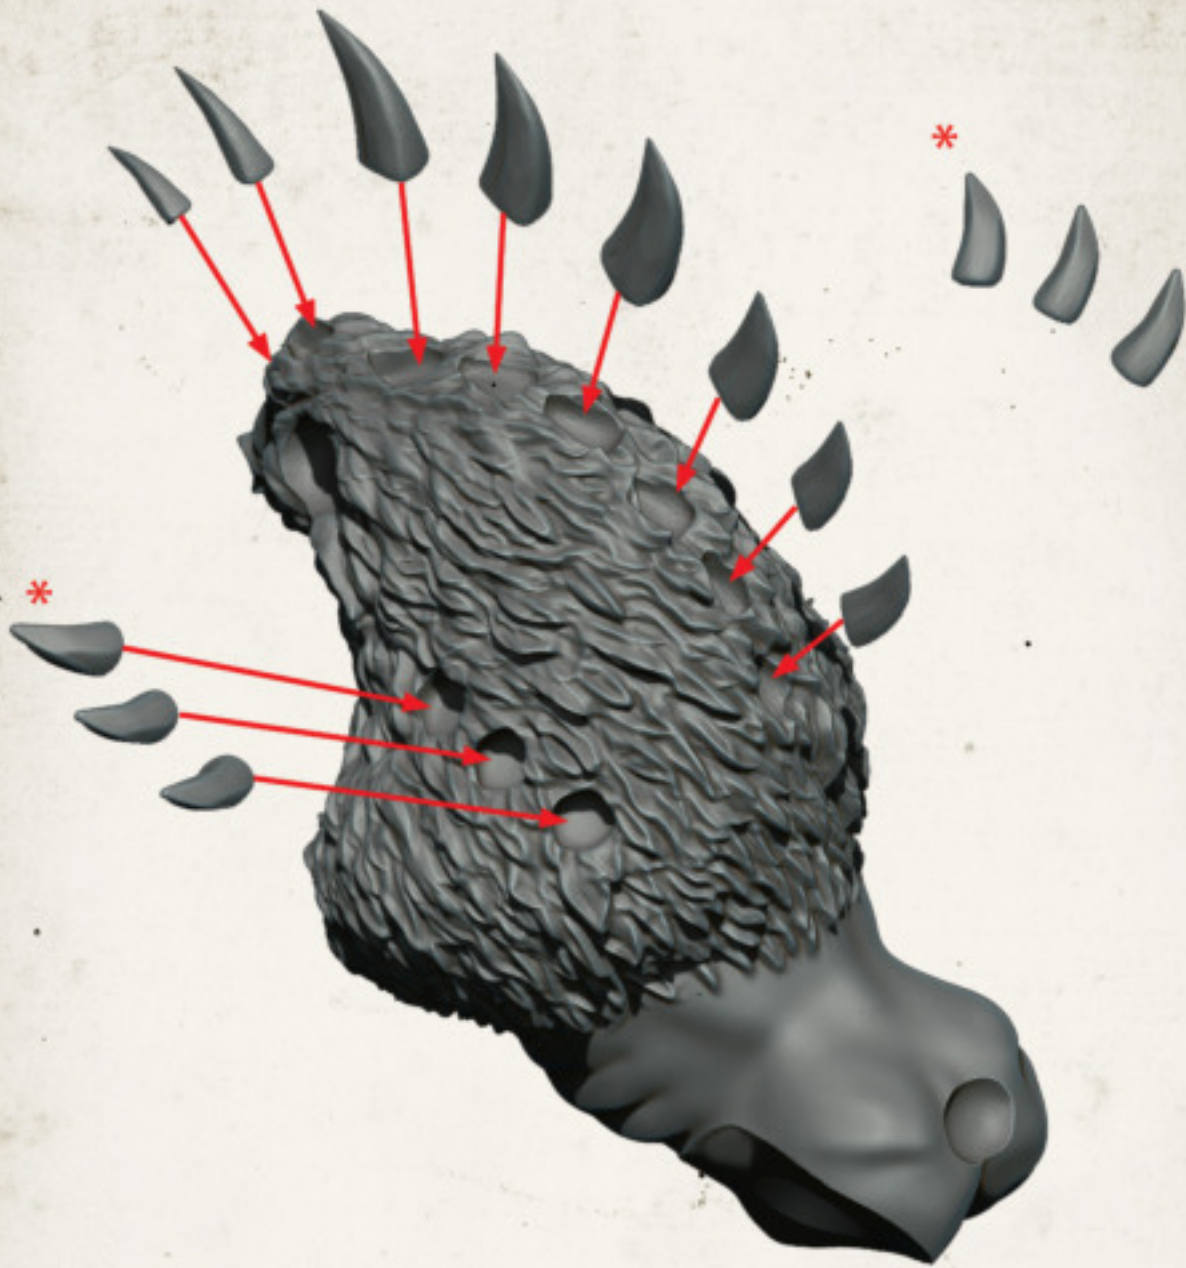

# GREAT ELK -ASSEMBLY INSTRUCTIONS

\*  
SHOULDER SPIKES ATTACH THE  
SAME ON BOTH SIDES

**GREAT ELK  
-ASSEMBLY INSTRUCTIONS**