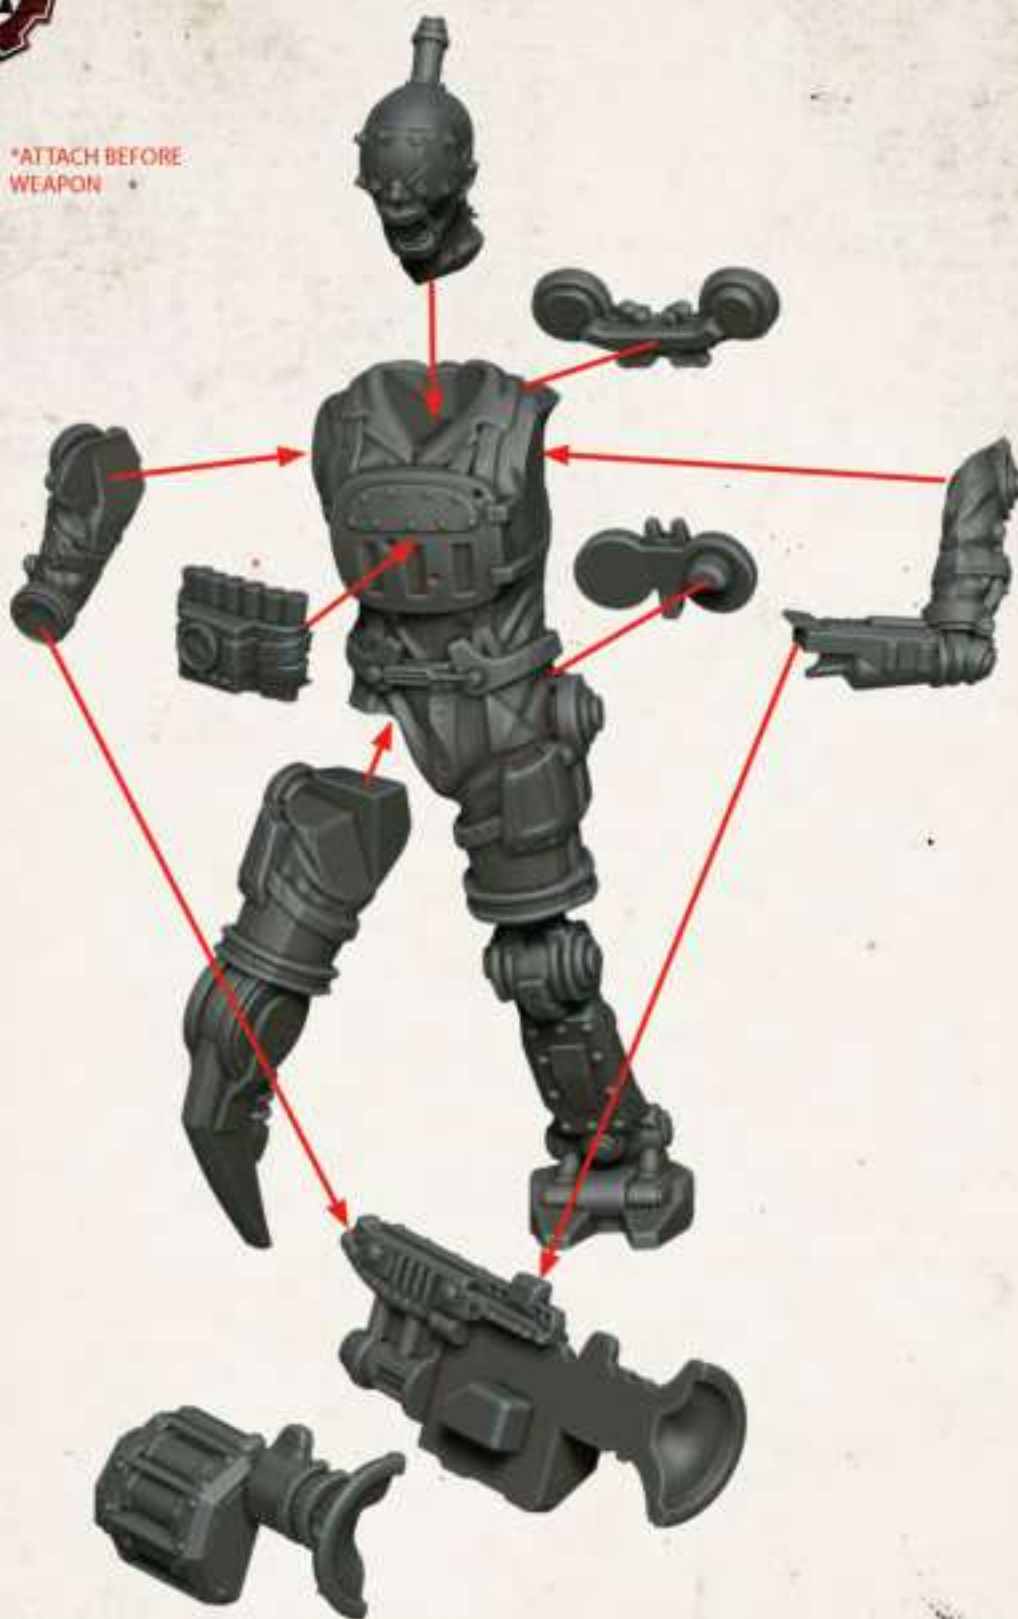

THOMAS EDESON

MINA EDESON

ARM OPTIONS INCLUDED

HEAD OPTIONS INCLUDED

RIGHT LEG OPTIONS INCLUDED

BACK OPTIONS INCLUDED

PHONIC MENIAL OPTIONS

*ATTACH BEFORE
WEAPON

PHONIC MENIAL EXAMPLE

PHONIC BLASTER

FLAMETHROWER

GRENADE/ROCKET LAUNCHER

GATLING GUN

K9 GUN DOG WEAPON SET

K9 GUN DOG 1 - BODY

HEAD OPTIONS
INCLUDED

WEAPON OPTIONS
INCLUDED

K9 GUN DOG 1 - HEADS

K9 GUN DOG 2 - BODY

DISCORDANT SYMPHONY - ASSEMBLY INSTRUCTIONS

WEAPON OPTIONS INCLUDED:

PHONIC BLASTER

FLAMETHROWER

GRENADE/ROCKET LAUNCHER