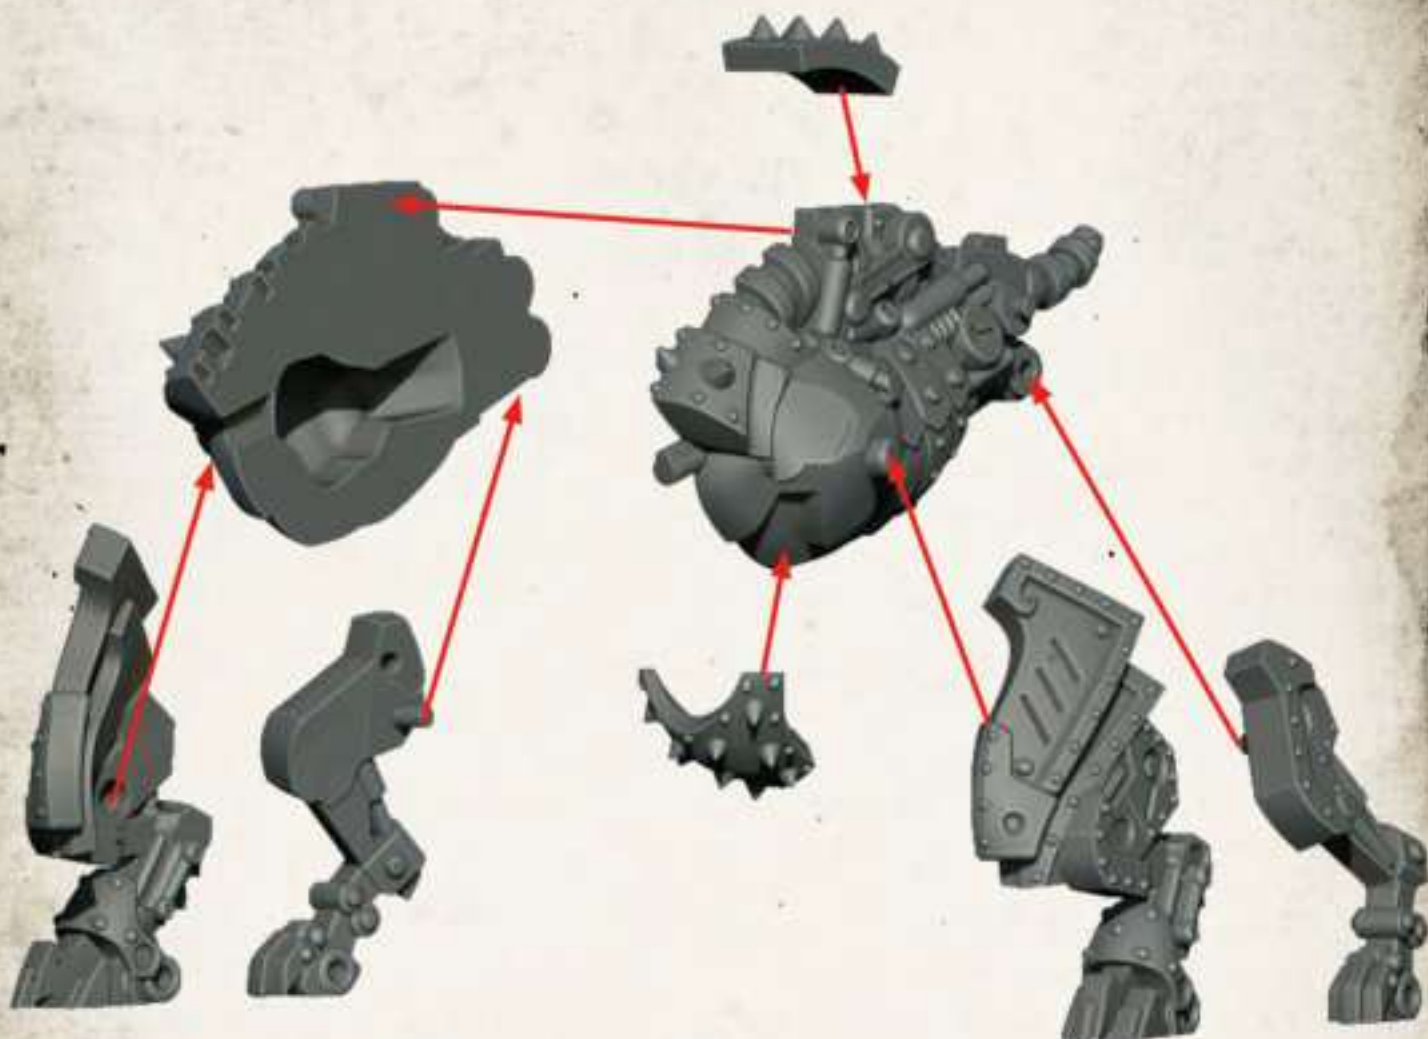

THOMAS EDESON

MINA EDESON

ARM OPTIONS INCLUDED

HEAD OPTIONS INCLUDED

RIGHT LEG OPTIONS INCLUDED

BACK OPTIONS INCLUDED

PHONIC MENIAL OPTIONS

*ATTACH BEFORE
WEAPON

PHONIC MENIAL EXAMPLE

PHONIC BLASTER

FLAMETHROWER

GRENADE/ROCKET LAUNCHER

GATLING GUN

K9 GUN DOG WEAPON SET

K9 GUN DOG 1 - BODY

HEAD OPTIONS
INCLUDED

WEAPON OPTIONS
INCLUDED

K9 GUN DOG 1 - HEADS

K9 GUN DOG 2 - BODY

DISCORDANT SYMPHONY - ASSEMBLY INSTRUCTIONS

WEAPON OPTIONS INCLUDED:

PHONIC BLASTER

FLAMETHROWER

GRENADE/ROCKET LAUNCHER

GATLING GUN

HEAD OPTIONS INCLUDED

K9 GUN DOG 2 - HEADS