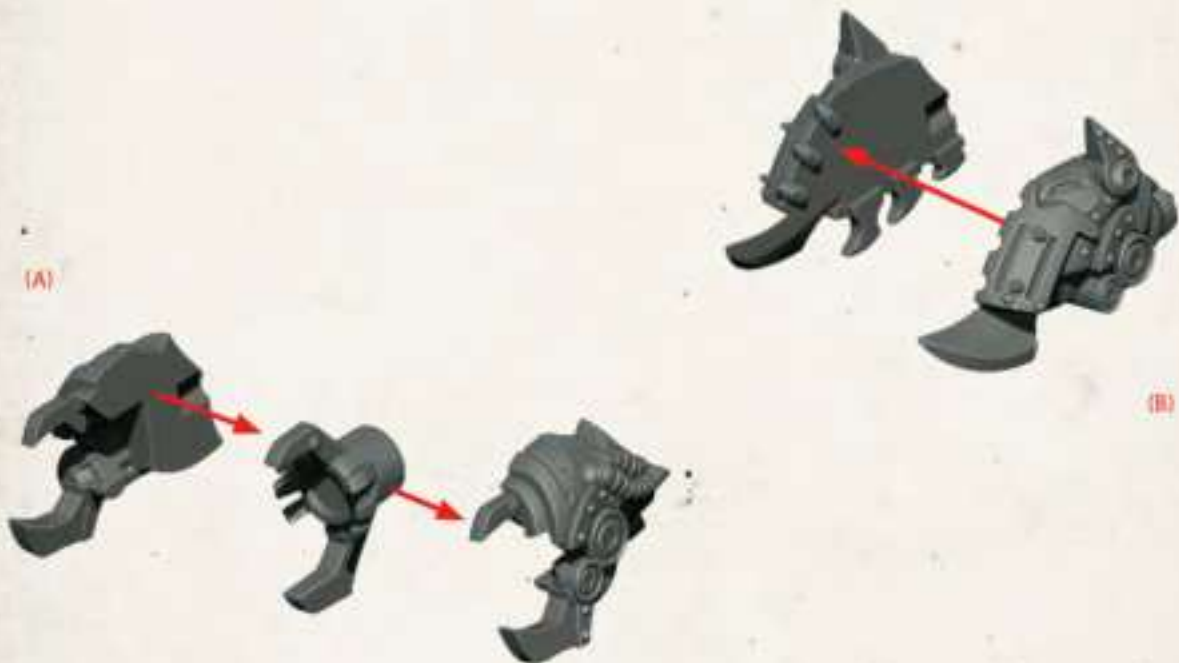

DISCORDANT SYMPHONY - ASSEMBLY INSTRUCTIONS

WEAPON OPTIONS INCLUDED:

PHONIC BLASTER

FLAMETHROWER

GRENADE/ROCKET LAUNCHER

GATLING GUN

HEAD OPTIONS INCLUDED

K9 GUN DOG 2 - HEADS