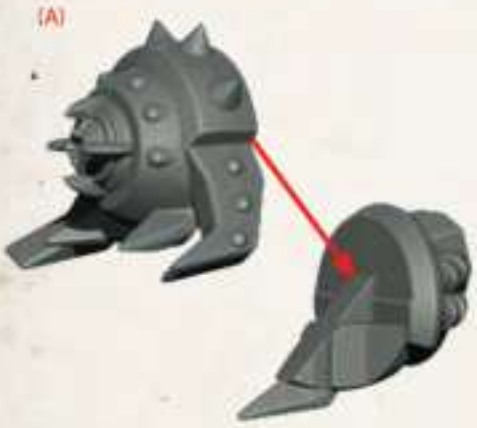

THOMAS EDESON

MINA EDESON

ARM OPTIONS INCLUDED

HEAD OPTIONS INCLUDED

RIGHT LEG OPTIONS INCLUDED

BACK OPTIONS INCLUDED

PHONIC MENIAL OPTIONS

*ATTACH BEFORE
WEAPON

PHONIC MENIAL EXAMPLE

PHONIC BLASTER

FLAMETHROWER

GRENADE/ROCKET LAUNCHER

GATLING GUN

K9 GUN DOG WEAPON SET

K9 GUN DOG 1 - BODY

HEAD OPTIONS
INCLUDED

WEAPON OPTIONS
INCLUDED

K9 GUN DOG 1 - HEADS

K9 GUN DOG 2 - BODY

DISCORDANT SYMPHONY - ASSEMBLY INSTRUCTIONS

WEAPON OPTIONS INCLUDED:

PHONIC BLASTER

FLAMETHROWER

GRENADE/ROCKET LAUNCHER