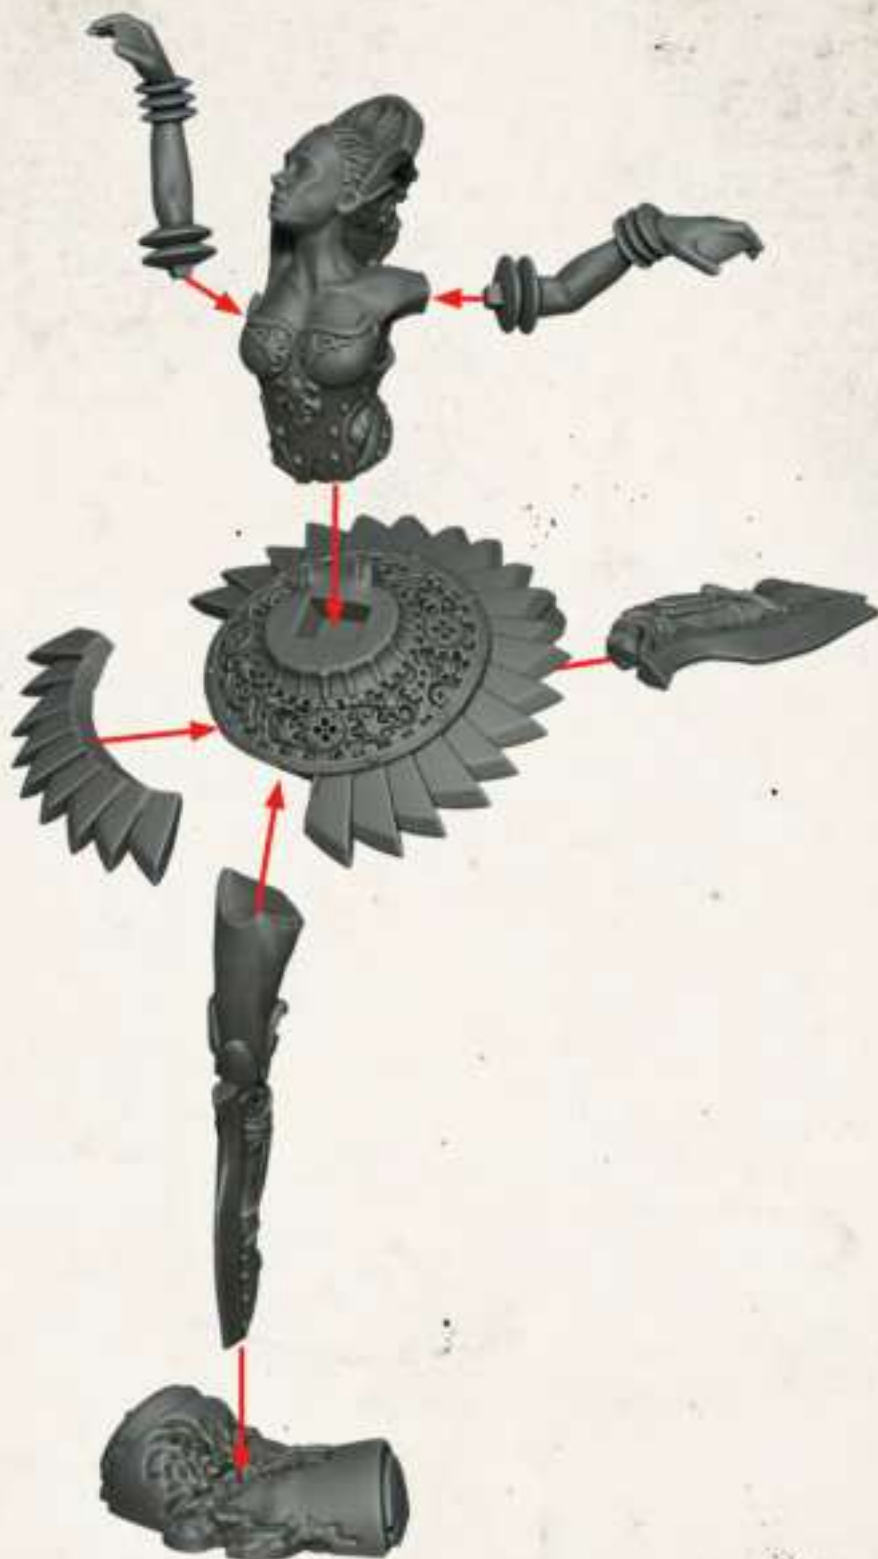

THOMAS EDESON

MINA EDESON

ARM OPTIONS INCLUDED

HEAD OPTIONS INCLUDED

RIGHT LEG OPTIONS INCLUDED

BACK OPTIONS INCLUDED

PHONIC MENIAL OPTIONS

*ATTACH BEFORE
WEAPON

PHONIC MENIAL EXAMPLE

PHONIC BLASTER

FLAMETHROWER

GRENADE/ROCKET LAUNCHER

GATLING GUN

K9 GUN DOG WEAPON SET

K9 GUN DOG 1 - BODY

HEAD OPTIONS
INCLUDED