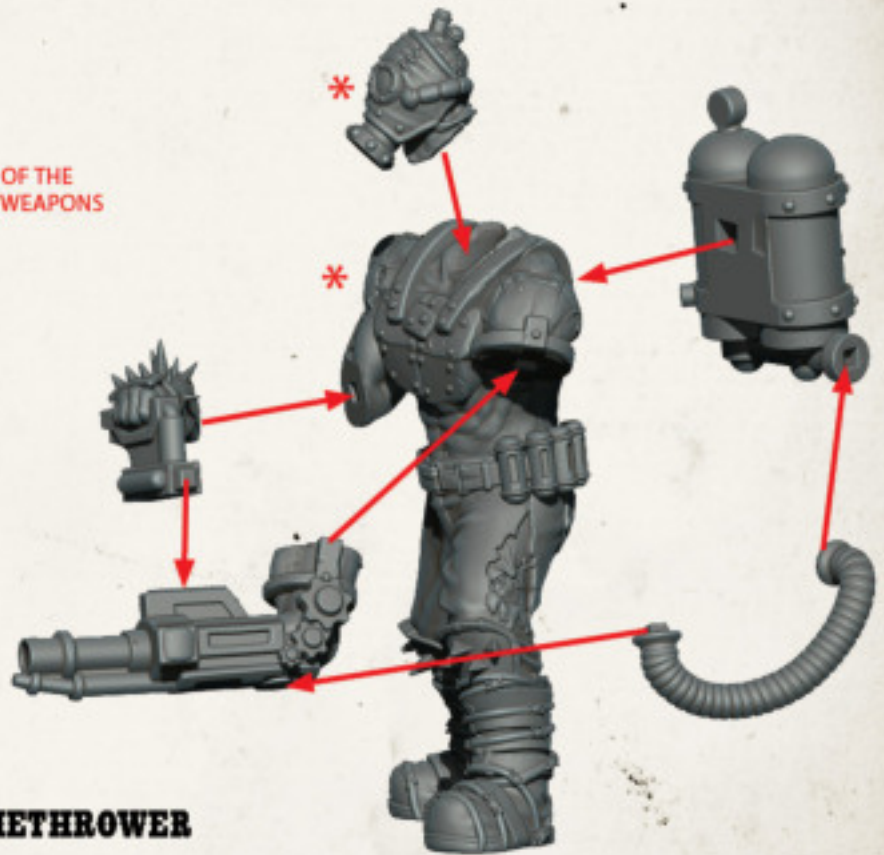

**BRUTE WITH
JUICED GATLING GUN**

*
DURING ASSEMBLY, THE HEADS AND BODIES OF THE
BRUTES ARE INTERCHANGEABLE WITH THEIR WEAPONS
TO ALLOW YOU GREATER VARIETY.

BRUTE WITH FLAMETHROWER