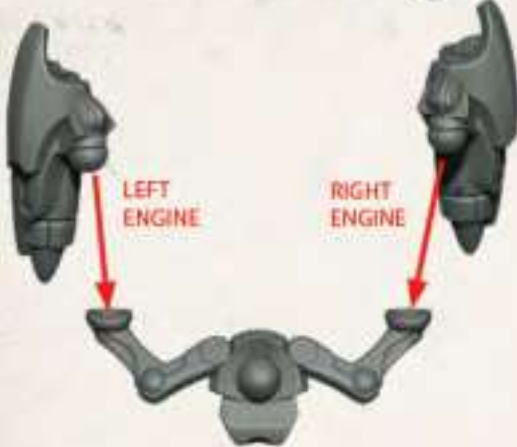

LOCUST

CHIGOE