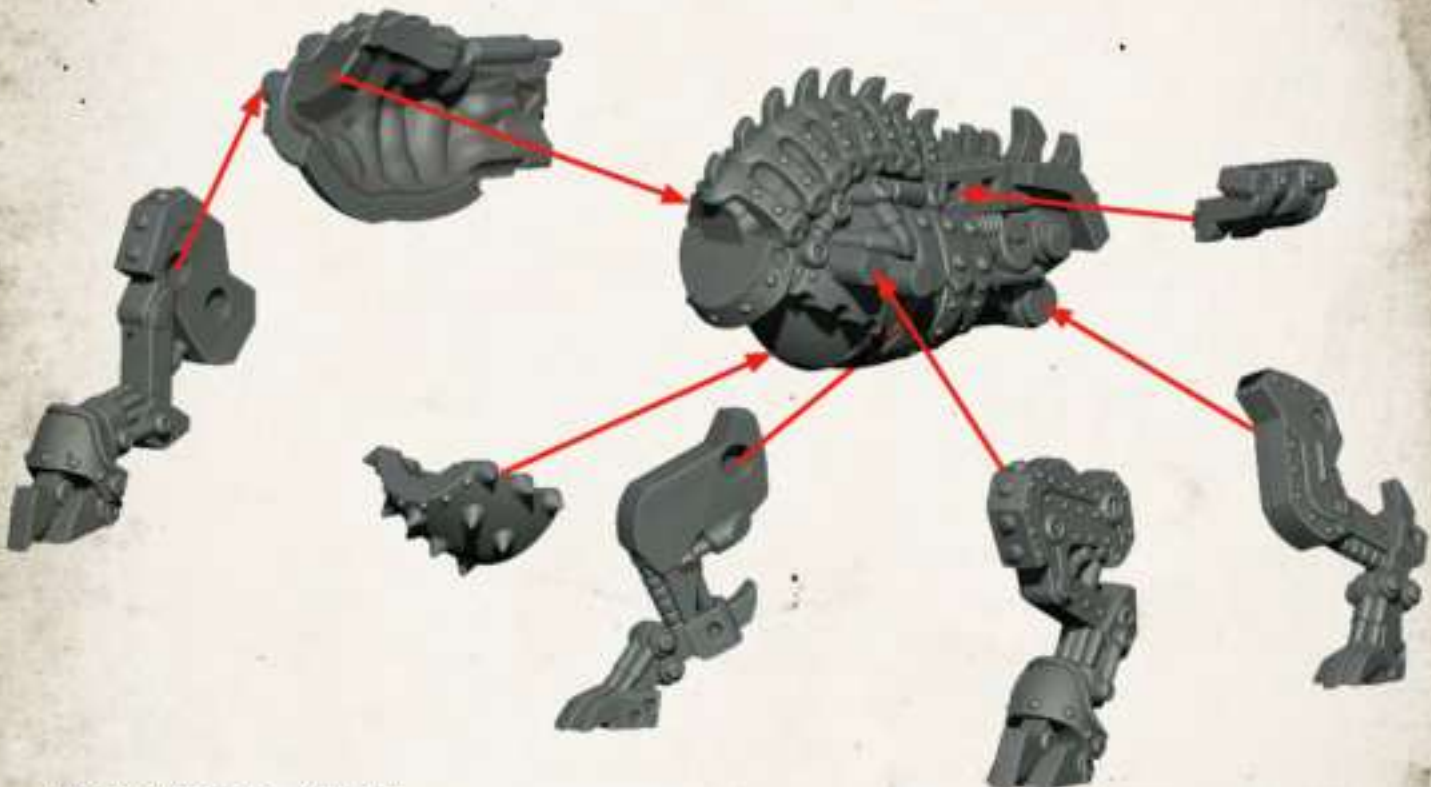

MORGAN EARP

UR-31C HEAVY LAWBOT

UR-30 LAWBOTS

K9 GUN DOGS - ASSEMBLY INSTRUCTIONS

FLAMETHROWER

ROCKET LAUNCHER

GATLING GUN

K9 GUN DOG WEAPON SET

K9 GUN DOG 1 - BODY

K9 GUN DOGS - ASSEMBLY INSTRUCTIONS

WEAPON OPTIONS INCLUDED

FLAMETHROWER

HEAD OPTIONS INCLUDED

ROCKET LAUNCHER

(A)

GATLING GUN