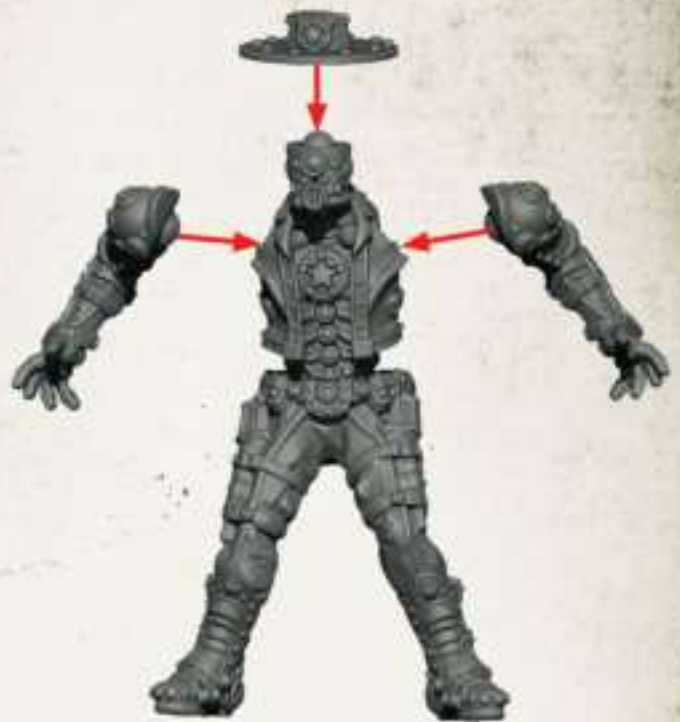

MORGAN EARP

UR-31C HEAVY LAWBOT

UR-30 LAWBOTS

K9 GUN DOGS - ASSEMBLY INSTRUCTIONS

FLAMETHROWER

ROCKET LAUNCHER

GATLING GUN

K9 GUN DOG WEAPON SET

K9 GUN DOG 1 - BODY

K9 GUN DOGS - ASSEMBLY INSTRUCTIONS

WEAPON OPTIONS INCLUDED

FLAMETHROWER

HEAD OPTIONS INCLUDED

ROCKET LAUNCHER

(A)

GATLING GUN