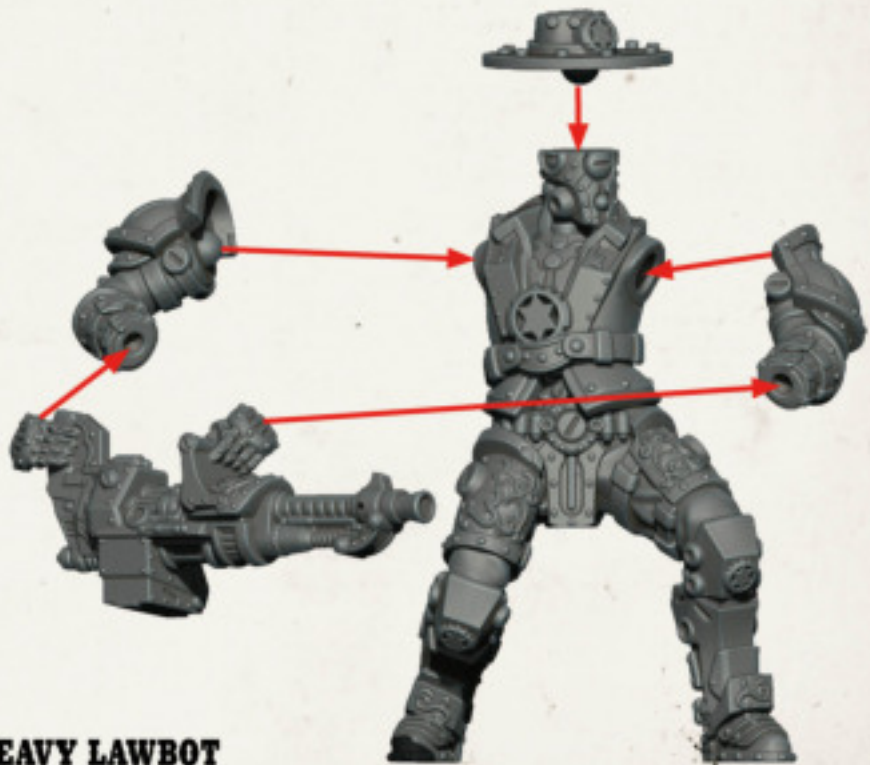

MORGAN EARP

UR-31C HEAVY LAWBOT

UR-30 LAWBOTS

K9 GUN DOGS - ASSEMBLY INSTRUCTIONS

FLAMETHROWER

ROCKET LAUNCHER

GATLING GUN

K9 GUN DOG WEAPON SET

K9 GUN DOG 1 - BODY

K9 GUN DOGS - ASSEMBLY INSTRUCTIONS

WEAPON OPTIONS INCLUDED

FLAMETHROWER

HEAD OPTIONS INCLUDED

ROCKET LAUNCHER

(A)

GATLING GUN