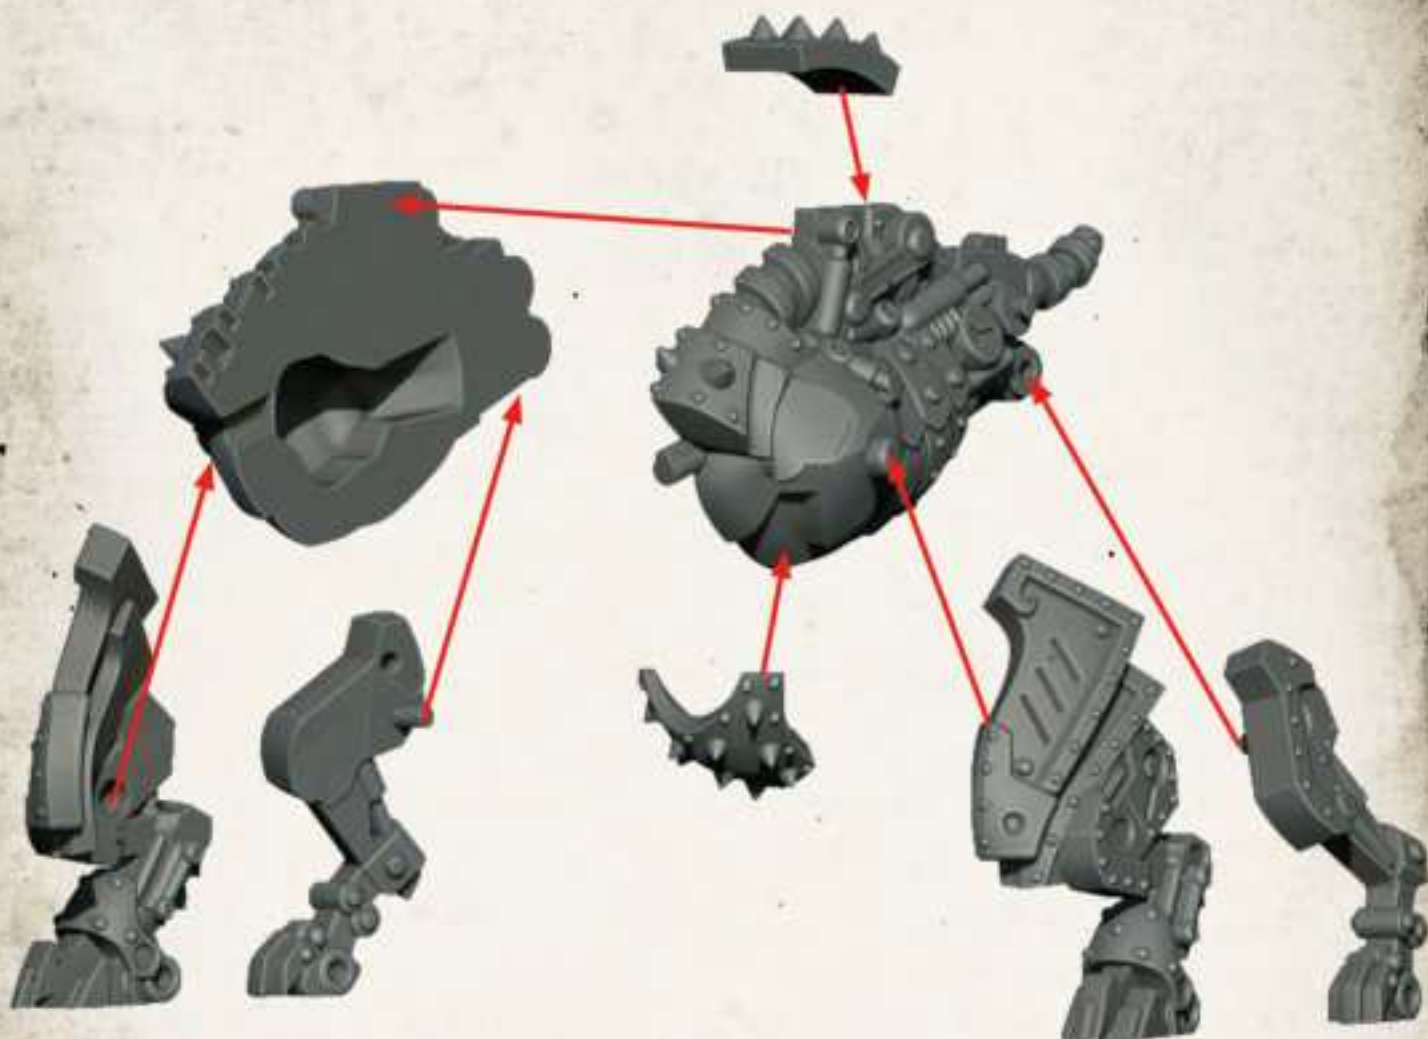

K9 GUN DOGS - ASSEMBLY INSTRUCTIONS