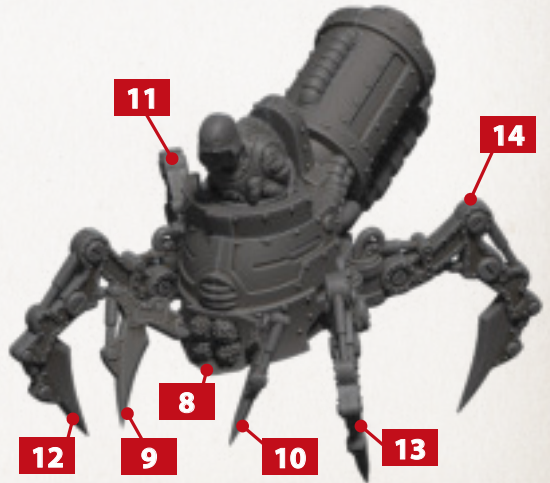

# MONO-CAV / STRIDER-CAV

PARTS CAN BE FOUND ON THE ENLIGHTENED CAV SPRUES

MULTIPLE HEAD OPTIONS AVAILABLE

4 5 6

## MONO-CAV