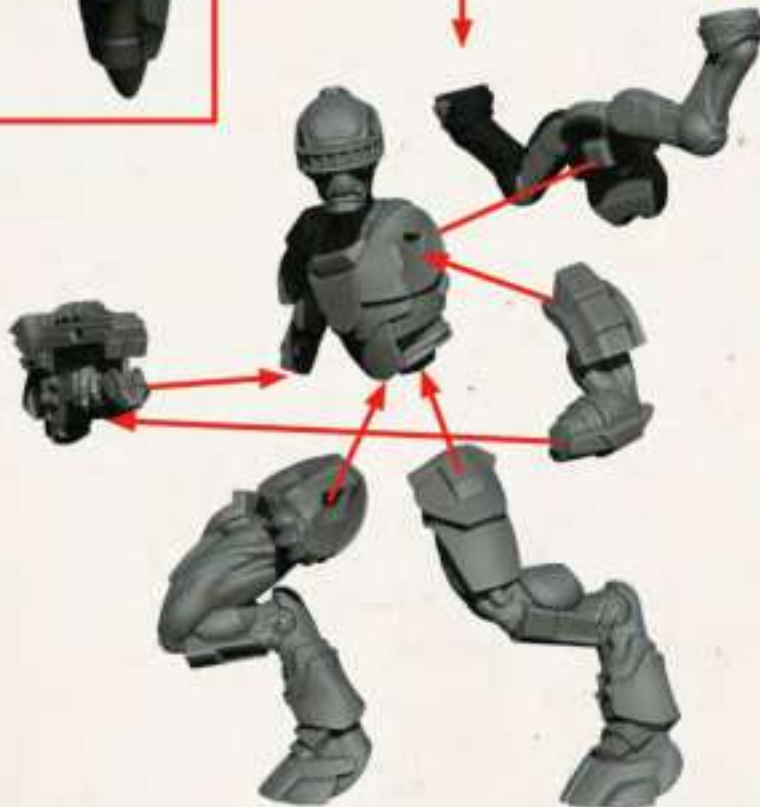

DARKLIGHT TARGET DESIGNATOR

BACKPACK OPTIONS

(R)

(L)

GREY ELITES