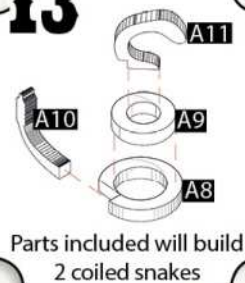

Parts included will build 3 lampposts.

9

10

11

12

13

Parts included will build 2 coiled snakes

14