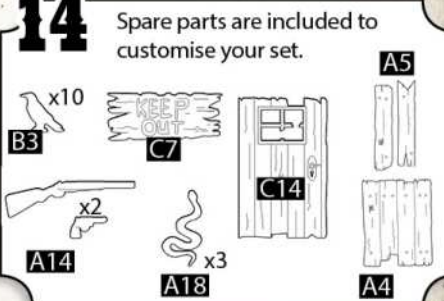

Parts included will build 3 lampposts.

9

10

11

12

13

Parts included will build 2 coiled snakes

14