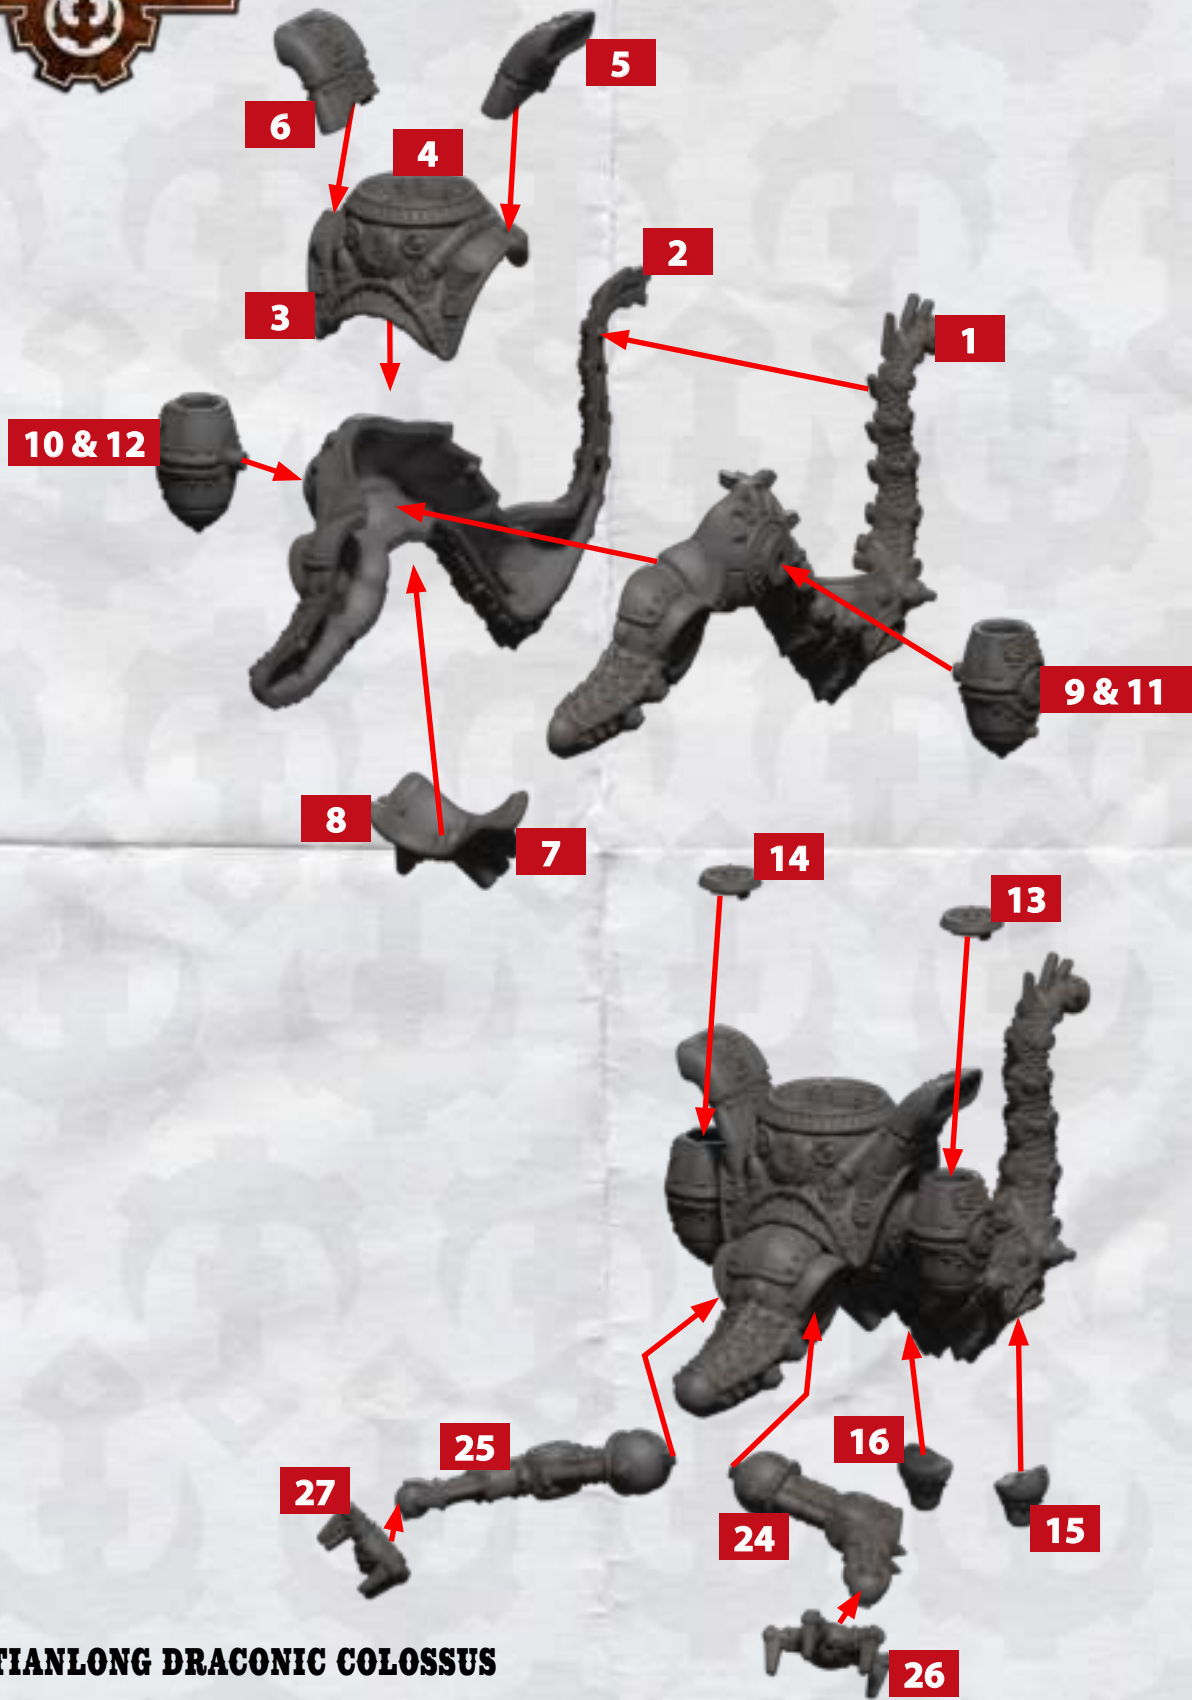

**TIANLONG BATTLEFLEET
- ASSEMBLY INSTRUCTIONS**

TIANLONG DRACONIC COLOSSUS

RINSE SPRUES IN WARM SOAPY WATER TO REMOVE ANY MOULD RELEASE BEFORE ASSEMBLY.

TIANLONG DRACONIC COLOSSUS

**RINSE SPRUES IN WARM SOAPY WATER TO REMOVE ANY
MOULD RELEASE BEFORE ASSEMBLY.**

TIANLONG BATTLEFLEET - ASSEMBLY INSTRUCTIONS

GONG CASS DETROYER 1

TIANLONG BATTLEFLEET - ASSEMBLY INSTRUCTIONS

GONG CASS DETROYER 2