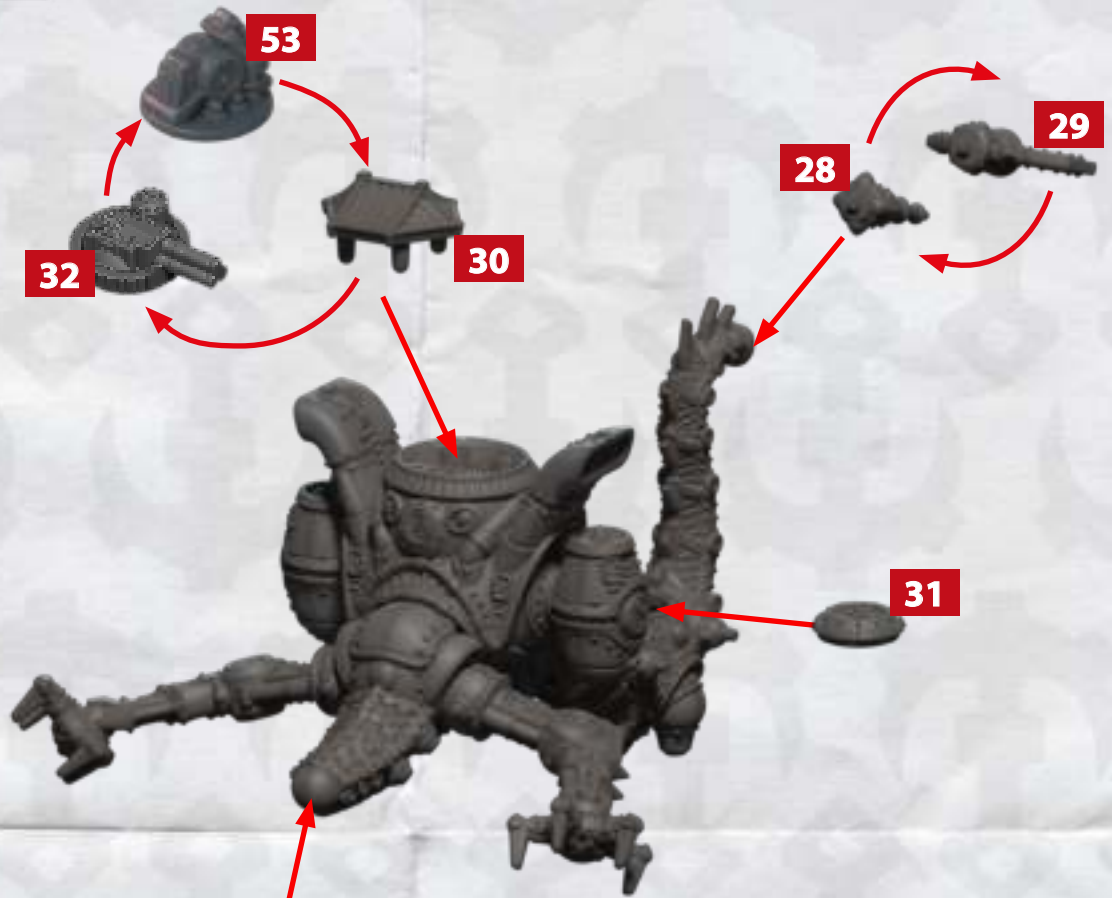

**TIANLONG BATTLEFLEET
- ASSEMBLY INSTRUCTIONS**

TIANLONG DRACONIC COLOSSUS

RINSE SPRUES IN WARM SOAPY WATER TO REMOVE ANY MOULD RELEASE BEFORE ASSEMBLY.

TIANLONG DRACONIC COLOSSUS

**RINSE SPRUES IN WARM SOAPY WATER TO REMOVE ANY
MOULD RELEASE BEFORE ASSEMBLY.**

TIANLONG BATTLEFLEET - ASSEMBLY INSTRUCTIONS

GONG CASS DETROYER 1

TIANLONG BATTLEFLEET - ASSEMBLY INSTRUCTIONS

GONG CASS DETROYER 2