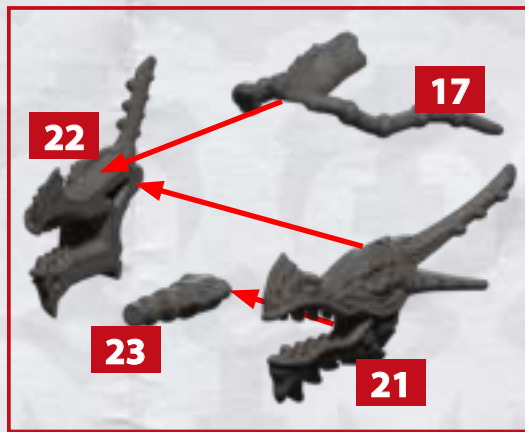

**TIANLONG BATTLEFLEET
- ASSEMBLY INSTRUCTIONS**

TIANLONG DRACONIC COLOSSUS

RINSE SPRUES IN WARM SOAPY WATER TO REMOVE ANY MOULD RELEASE BEFORE ASSEMBLY.

TIANLONG DRACONIC COLOSSUS

**RINSE SPRUES IN WARM SOAPY WATER TO REMOVE ANY
MOULD RELEASE BEFORE ASSEMBLY.**