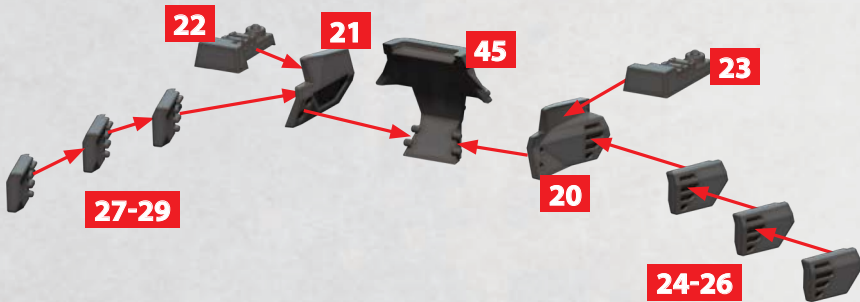

# HOTH CLASS HEAVY CORVETTE

PARTS CAN BE FOUND ON THE SCANDINAVIAN FRONTLINE SQUADRONS SPRUES

# HULL FOR GUNGNIR, JOTUUN OR ODIN CLASS SHIP

PARTS CAN BE FOUND ON THE SCANDINAVIAN FRONTLINE SQUADRONS SPRUES

# ODIN CLASS REAVER

PARTS CAN BE FOUND ON THE SCANDINAVIAN FRONTLINE SQUADRONS SPRUES

HEAVY  
ROCKET  
BATTERY

50/51/70

HEAVY  
ARC GUN  
BATTERY

48/49

\* ALL TURRETS ARE INTERCHANGEABLE