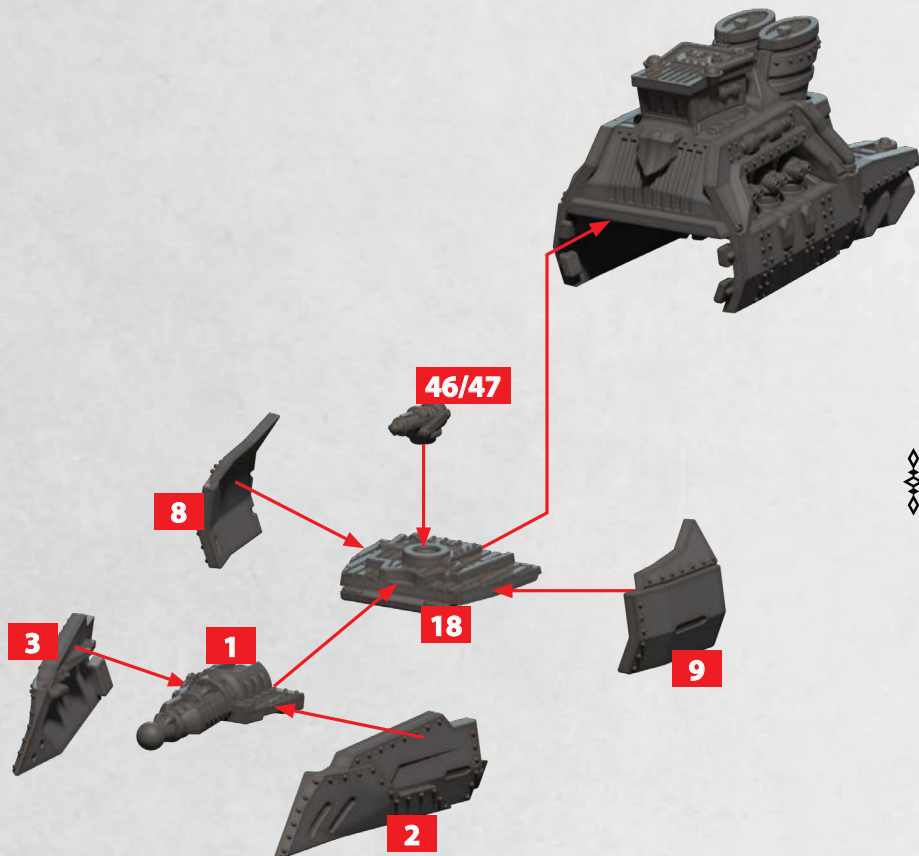

GUNGNIR CLASS RAIDER

PARTS CAN BE FOUND ON THE SCANDINAVIAN FRONTLINE SQUADRONS SPRUES

50/51/70

48/49

* ALL TURRETS ARE INTERCHANGEABLE