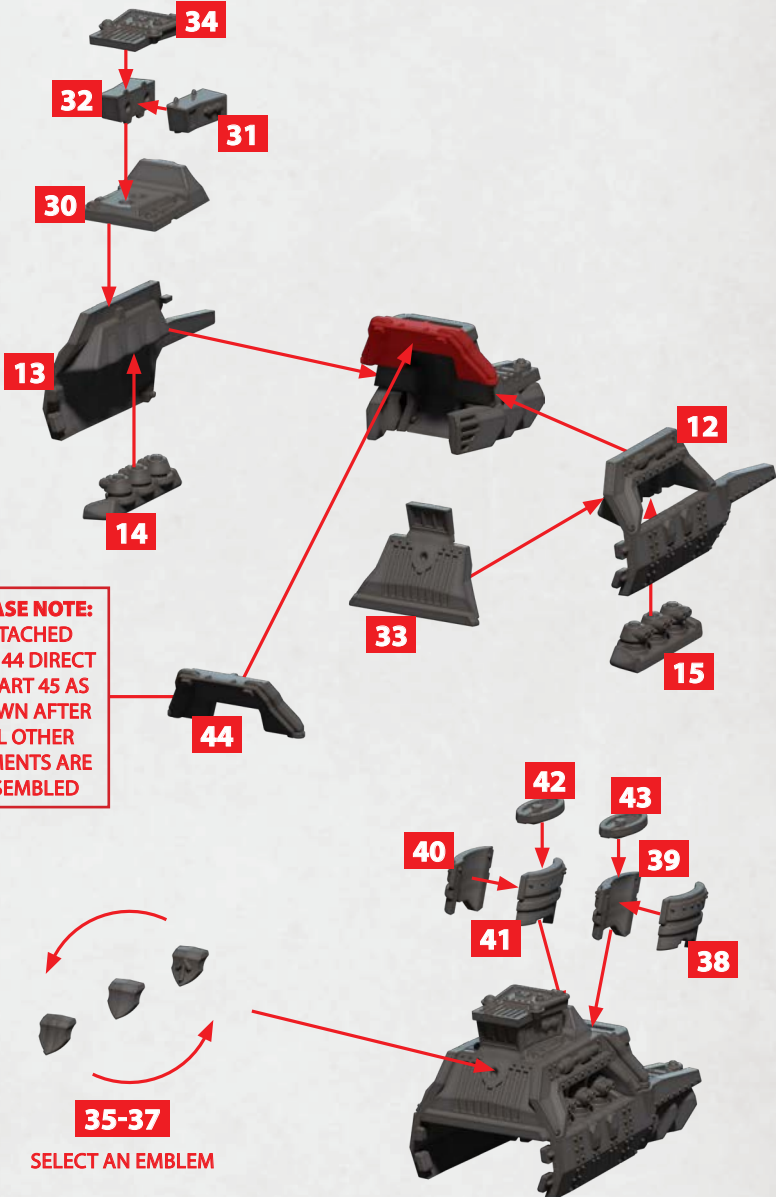

HULL FOR GUNGNIR, JOTUUN OR ODIN CLASS SHIP

PARTS CAN BE FOUND ON THE SCANDINAVIAN FRONTLINE SQUADRONS SPRUES