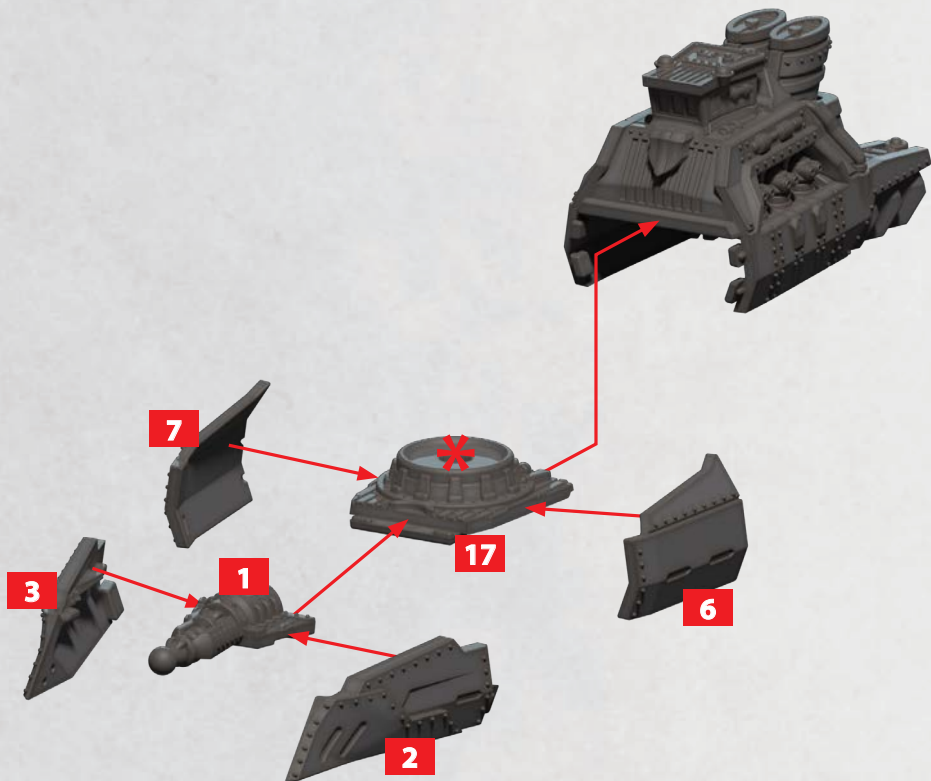

# GUNGNIR CLASS RAIDER

PARTS CAN BE FOUND ON THE SCANDINAVIAN FRONTLINE SQUADRONS SPRUES

HEAVY  
ROCKET  
BATTERY

50/51/70

HEAVY  
ARC GUN  
BATTERY

48/49

\* ALL TURRETS ARE INTERCHANGEABLE

# JOTUNN CLASS HEAVY RAIDER

PARTS CAN BE FOUND ON THE SCANDINAVIAN FRONTLINE SQUADRONS SPRUES

HEAVY ROCKET BATTERY

50/51/70

HEAVY ARC GUN BATTERY

48/49

\* ALL TURRETS ARE INTERCHANGEABLE

# ODIN CLASS REAVER

PARTS CAN BE FOUND ON THE SCANDINAVIAN FRONTLINE SQUADRONS SPRUES

HEAVY  
ROCKET  
BATTERY

50/51/70

HEAVY  
ARC GUN  
BATTERY

48/49

\* ALL TURRETS ARE INTERCHANGEABLE