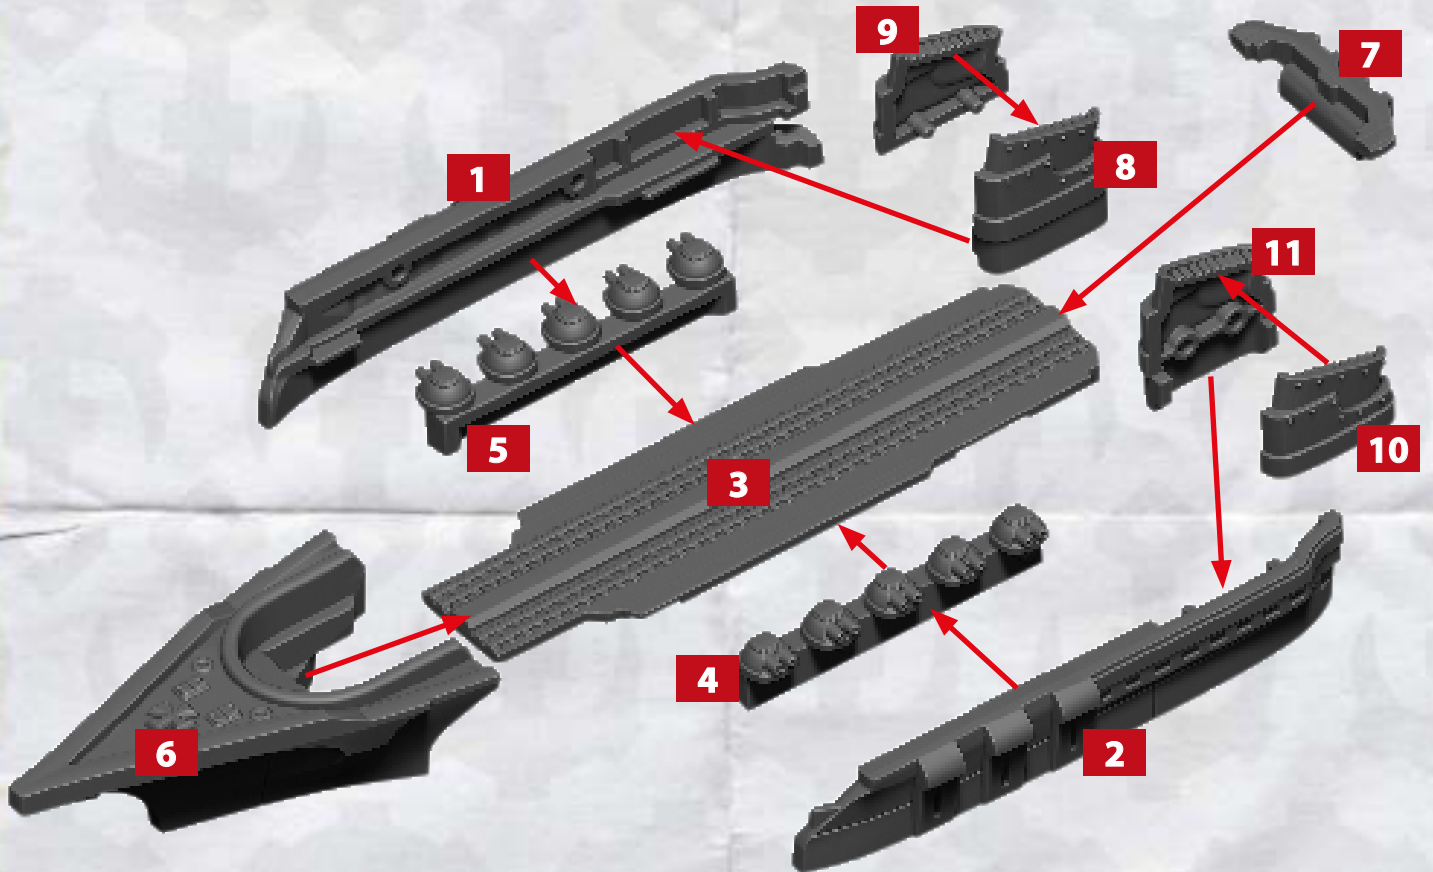

KONIG BATTLEFLEET - ASSEMBLY INSTRUCTIONS

PARTS 17/18/19/20/29 CAN BE FOUND ON THE IMPERIUM FRONTLINE SQUADRONS SPRUE.
PARTS 16/21/34/35/36/37 CAN BE FOUND ON THE IMPERIUM SUPPORT SQUADRONS SPRUE

KONIG CLASS BATTLESHIP

● PLACE GENERATORS HERE.
GENERATORS ARE FOUND ON THE IMPERIUM FRONTLINE SPRUE.

KONIG BATTLEFLEET - ASSEMBLY INSTRUCTIONS

THESE PARTS CAN BE FOUND ON THE IMPERIUM SUPPORT SQUADRONS SPRUE

FERDINAND CLASS CRUISER