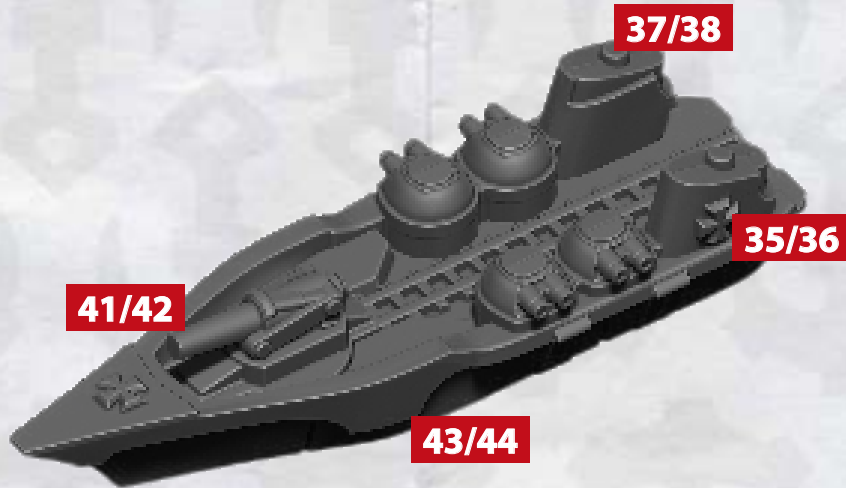

THESE PARTS CAN BE FOUND ON THE IMPERIUM SUPPORT SQUADRONS SPRUE

SIGIMER CLASS DESTROYER

KONIG BATTLEFLEET - ASSEMBLY INSTRUCTIONS

THESE PARTS CAN BE FOUND ON THE IMPERIUM FRONTLINE SQUADRONS SPRUE

ARMINIUS FRIGATE