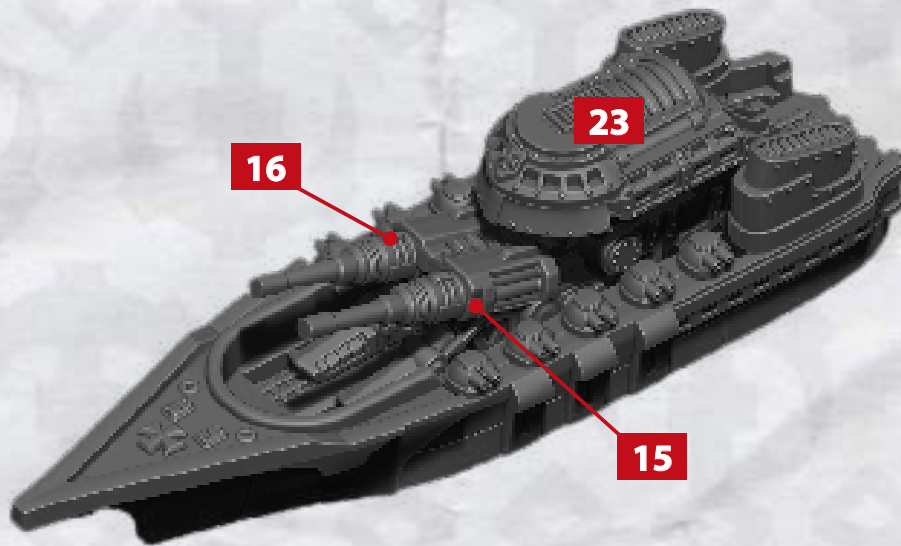

AUGUSTUS CLASS CRUISER

RINSE SPRUES IN WARM SOAPY WATER TO REMOVE ANY
MOULD RELEASE BEFORE ASSEMBLY.

WARCRADLE STUDIOS IS A TRADING NAME OF WAYLAND GAMES LIMITED. DYSTOPIAN WARS IS A TRADEMARK OF WAYLAND GAMES LIMITED.
ILLUSTRATIONS AND DESIGNS ARE COPYRIGHT © 2021 WAYLAND GAMES LIMITED.