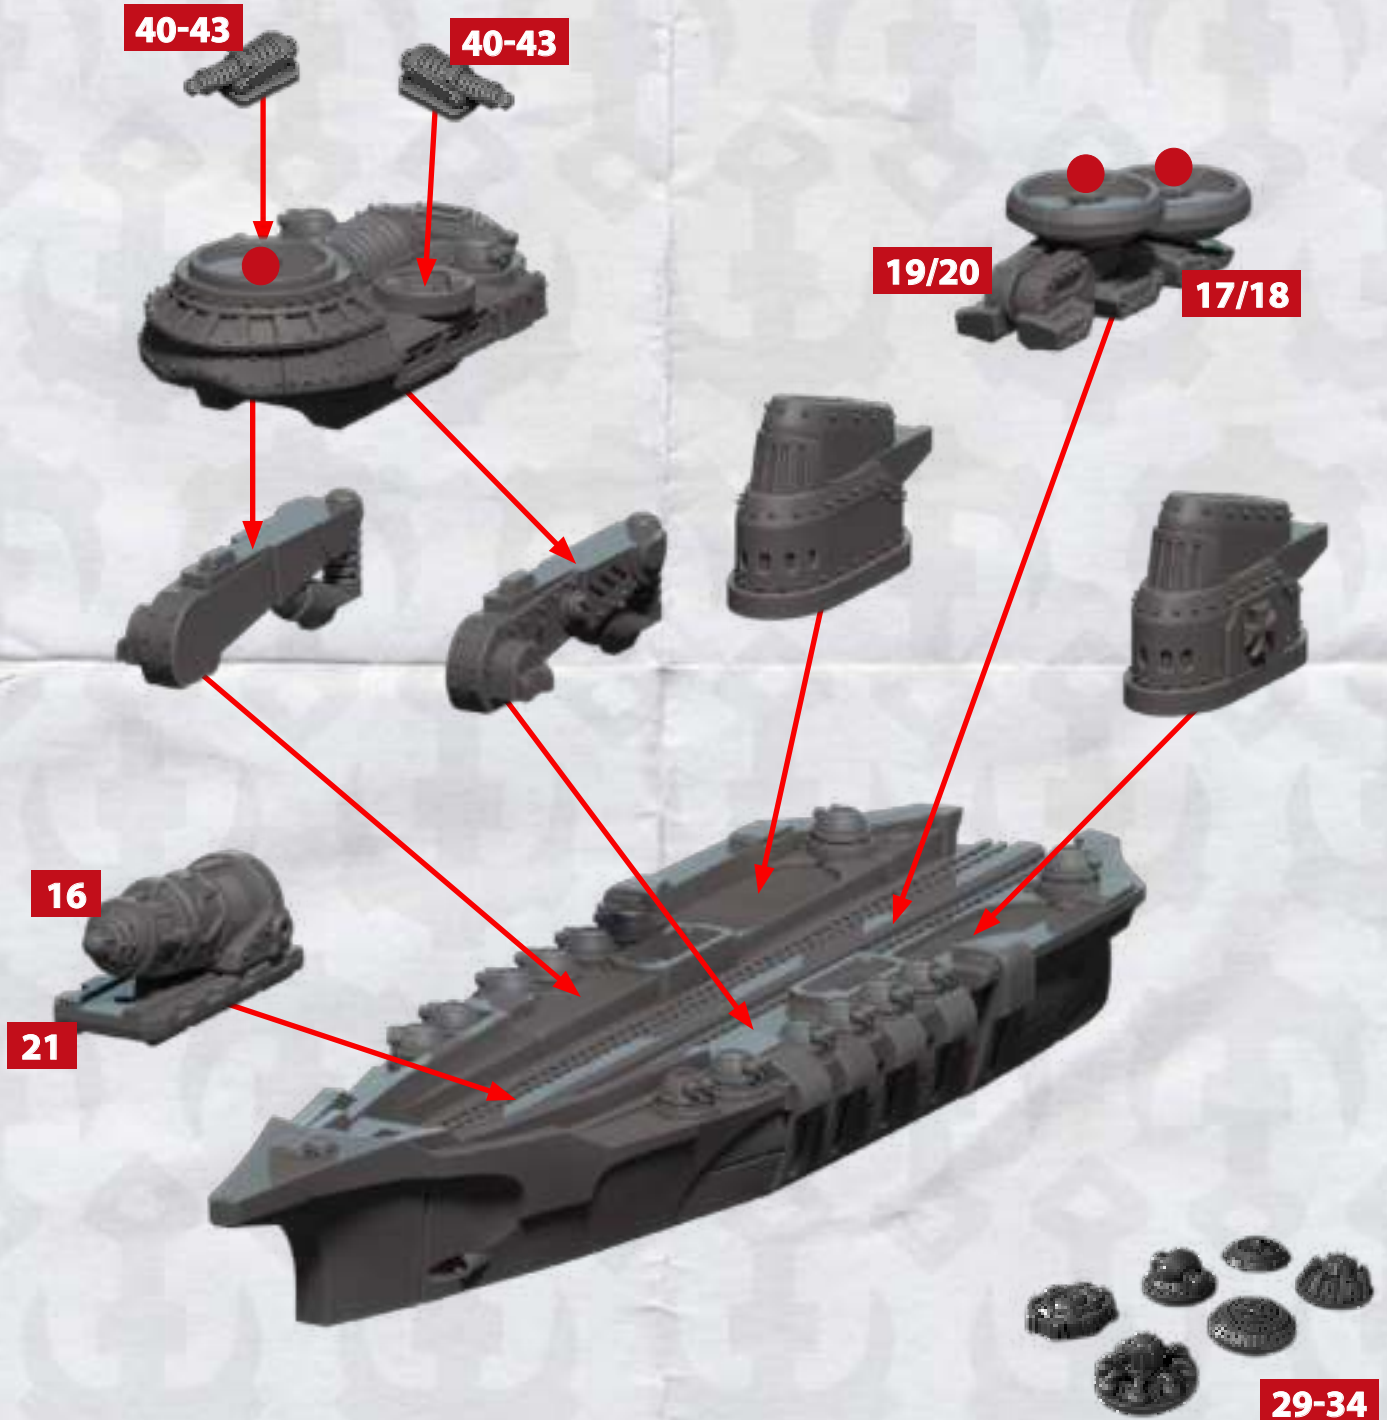

KONIG BATTLEFLEET - ASSEMBLY INSTRUCTIONS

PARTS 17/18/19/20/29 CAN BE FOUND ON THE IMPERIUM FRONTLINE SQUADRONS SPRUE.
PARTS 16/21/34/35/36/37 CAN BE FOUND ON THE IMPERIUM SUPPORT SQUADRONS SPRUE

KONIG CLASS BATTLESHIP

● PLACE GENERATORS HERE.
GENERATORS ARE FOUND ON THE IMPERIUM FRONTLINE SPRUE.

KONIG BATTLEFLEET - ASSEMBLY INSTRUCTIONS

THESE PARTS CAN BE FOUND ON THE IMPERIUM SUPPORT SQUADRONS SPRUE

FERDINAND CLASS CRUISER

KONIG BATTLEFLEET - ASSEMBLY INSTRUCTIONS

THESE PARTS CAN BE FOUND ON THE IMPERIUM FRONTLINE SQUADRONS SPRUE

AUGUSTUS CLASS CRUISER

RINSE SPRUES IN WARM SOAPY WATER TO REMOVE ANY MOULD RELEASE BEFORE ASSEMBLY.