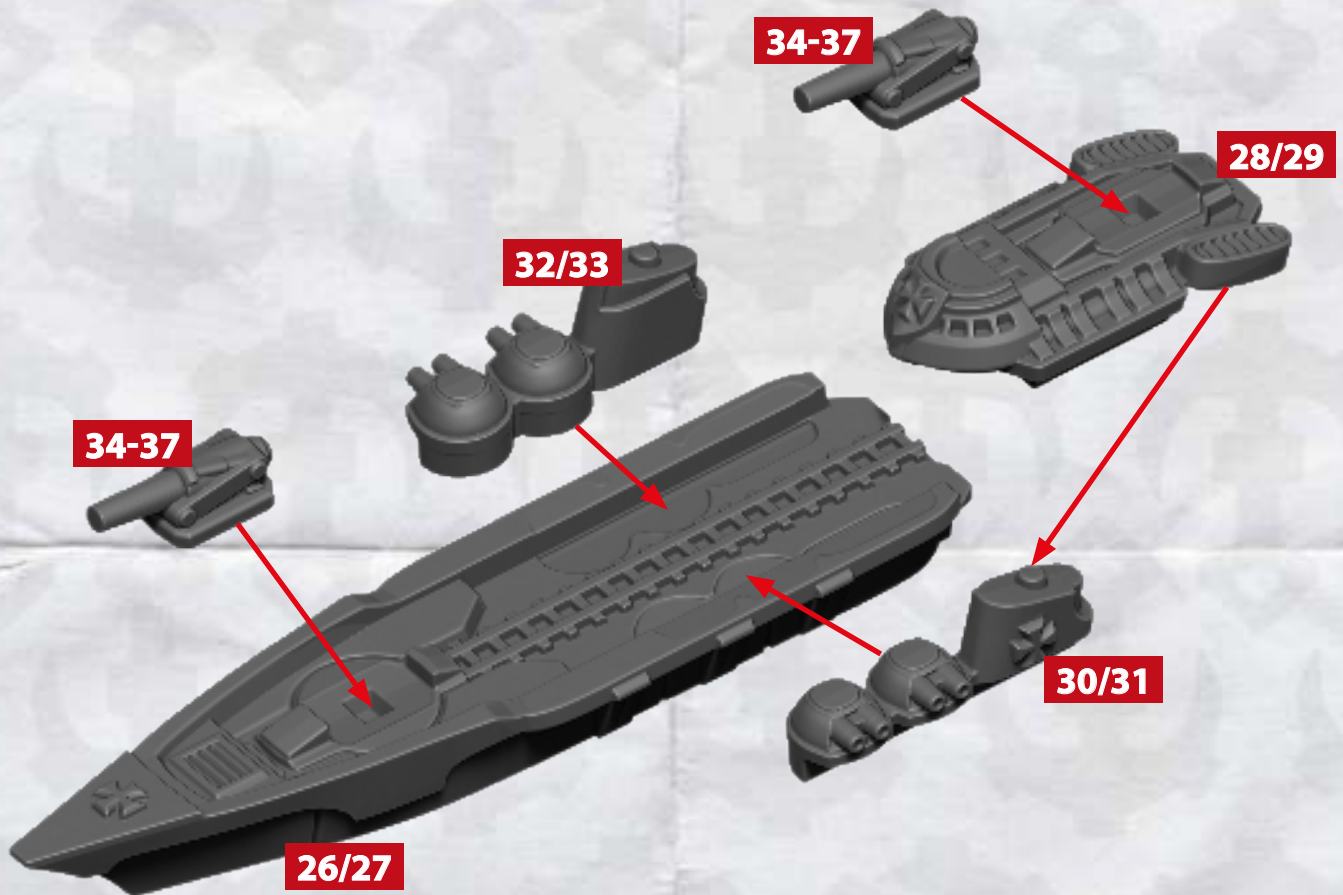

SIGIMER CLASS DESTROYER