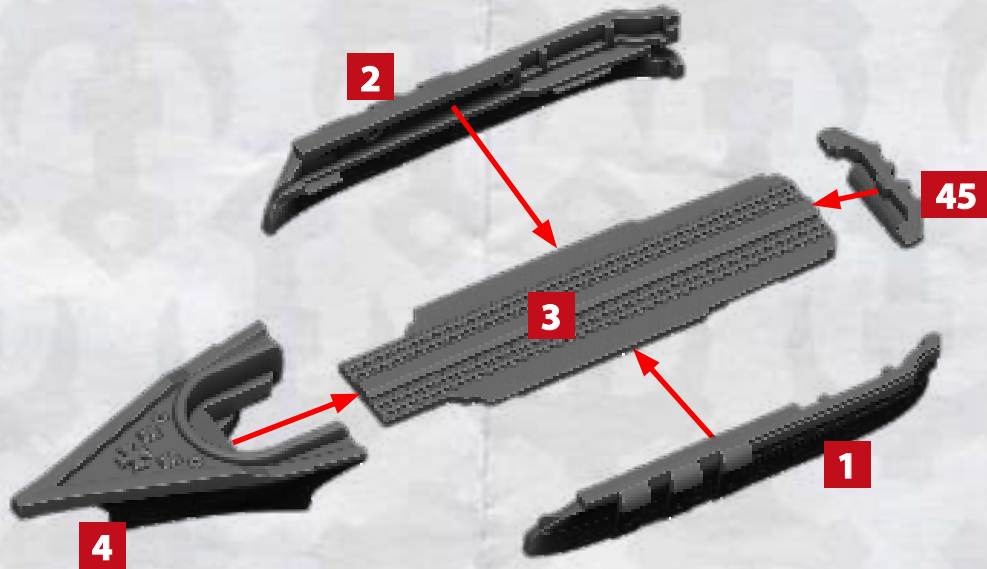

AUGUSTUS CLASS CRUISER

RINSE SPRUES IN WARM SOAPY WATER TO REMOVE ANY MOULD RELEASE BEFORE ASSEMBLY.