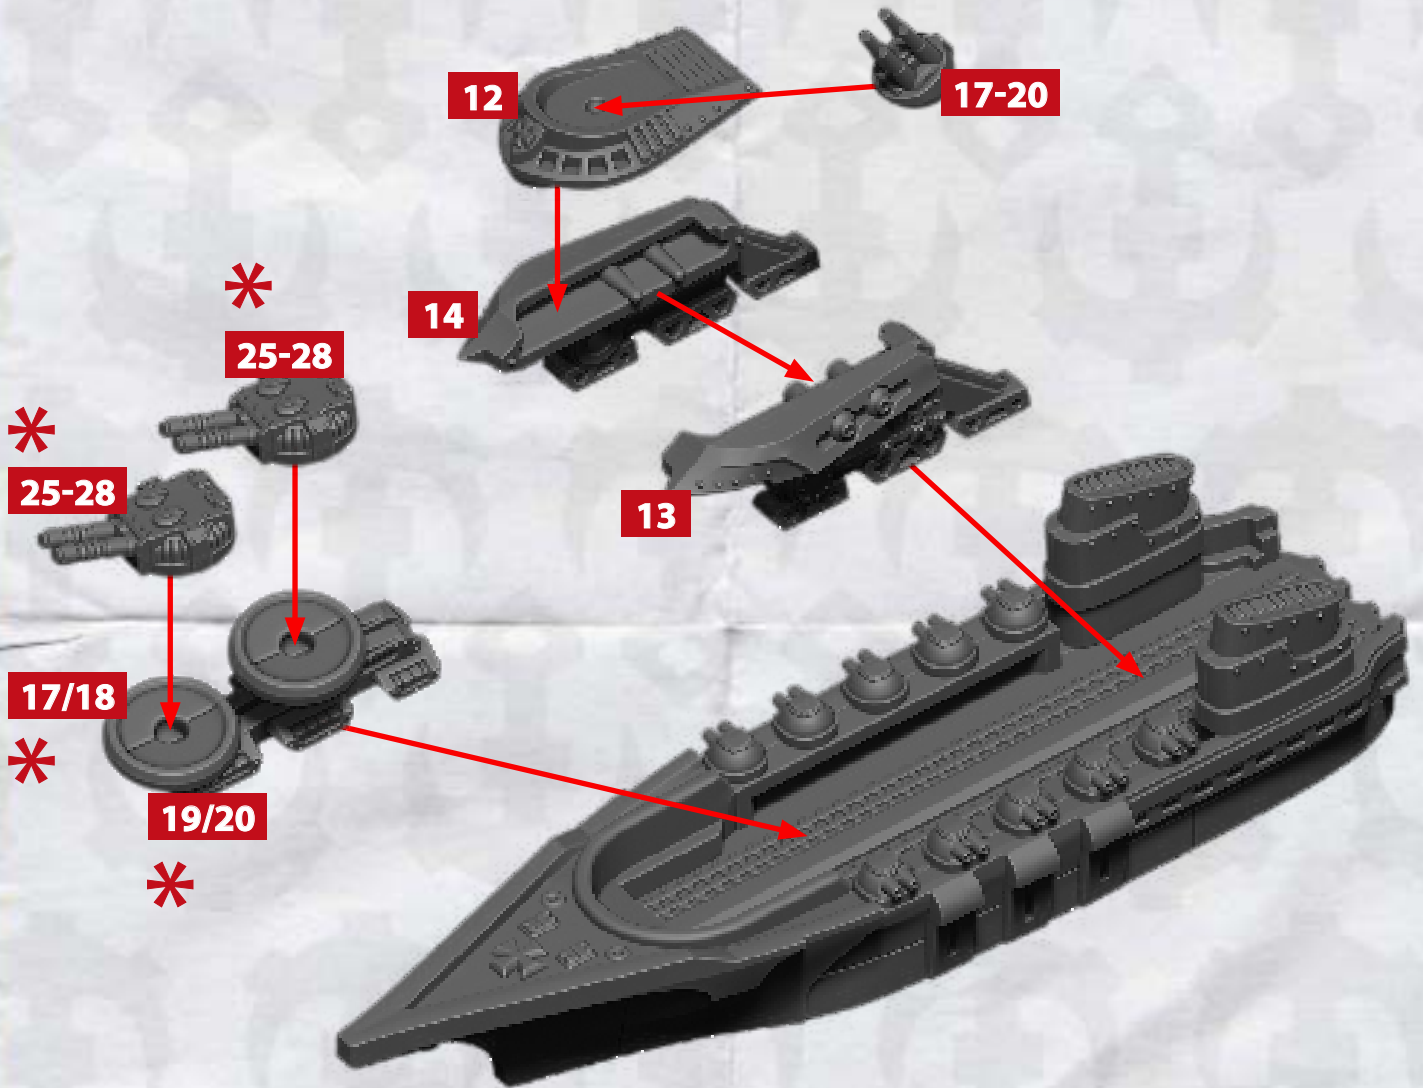

KONIG BATTLEFLEET - ASSEMBLY INSTRUCTIONS

PARTS 17/18/19/20/29 CAN BE FOUND ON THE IMPERIUM FRONTLINE SQUADRONS SPRUE.
PARTS 16/21/34/35/36/37 CAN BE FOUND ON THE IMPERIUM SUPPORT SQUADRONS SPRUE

KONIG CLASS BATTLESHIP

● PLACE GENERATORS HERE.
GENERATORS ARE FOUND ON THE IMPERIUM FRONTLINE SPRUE.

KONIG BATTLEFLEET - ASSEMBLY INSTRUCTIONS

THESE PARTS CAN BE FOUND ON THE IMPERIUM SUPPORT SQUADRONS SPRUE

FERDINAND CLASS CRUISER

KONIG BATTLEFLEET - ASSEMBLY INSTRUCTIONS

PARTS MARKED WITH * CAN BE FOUND ON THE IMPERIUM FRONTLINE SQUADRONS SPRUE
ALL OTHER PARTS CAN BE FOUND ON THE IMPERIUM SUPPORT SQUADRONS SPRUE

FERDINAND CLASS CRUISER