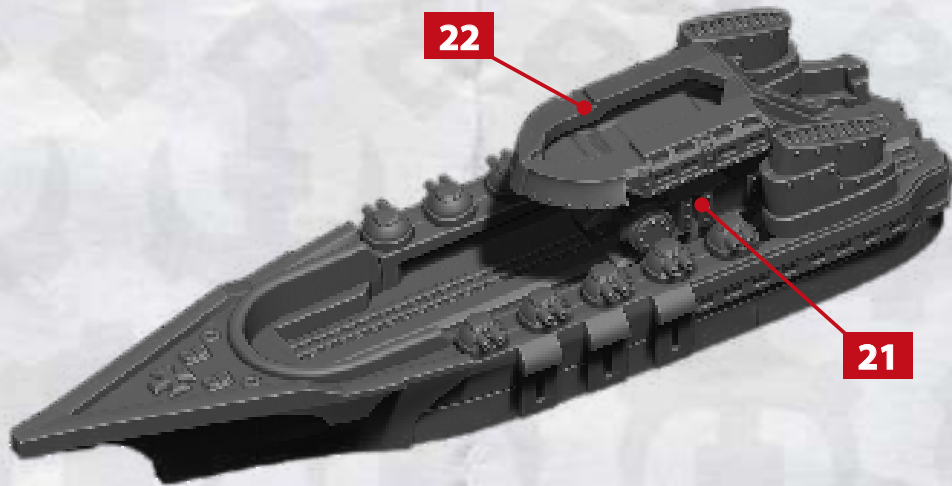

KONIG BATTLEFLEET - ASSEMBLY INSTRUCTIONS

THESE PARTS CAN BE FOUND ON THE IMPERIUM FRONTLINE SQUADRONS SPRUE

AUGUSTUS CLASS CRUISER

RINSE SPRUES IN WARM SOAPY WATER TO REMOVE ANY MOULD RELEASE BEFORE ASSEMBLY.