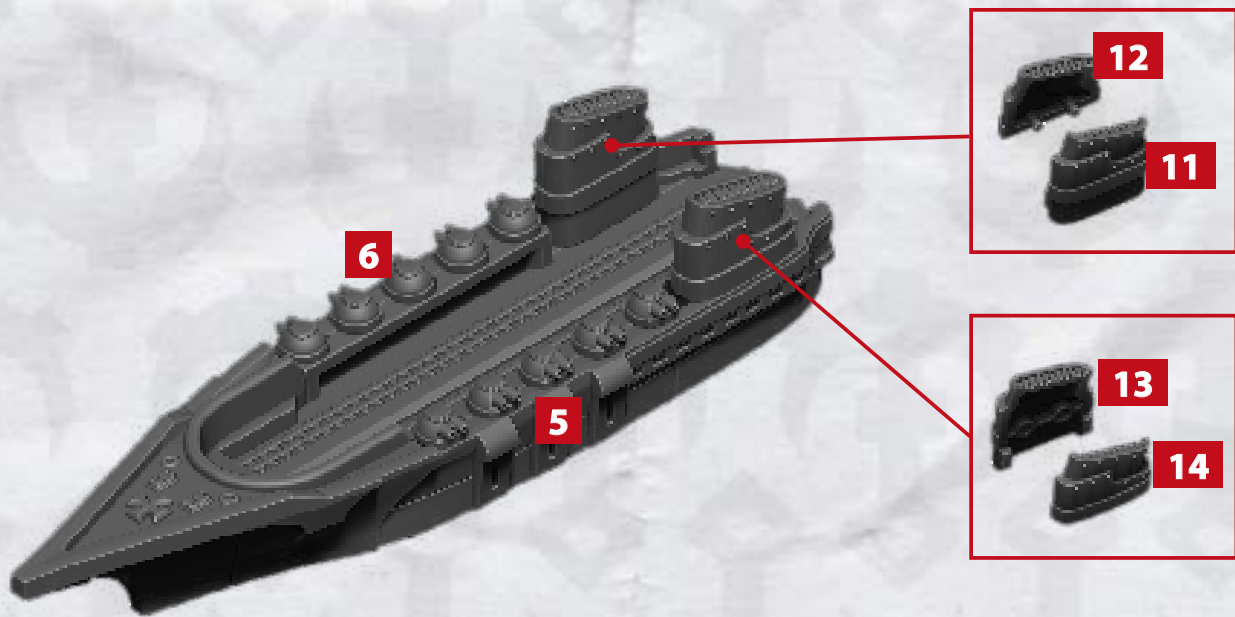

● PLACE GENERATORS HERE.
GENERATORS ARE FOUND ON THE IMPERIUM FRONTLINE SPRUE.

KONIG BATTLEFLEET - ASSEMBLY INSTRUCTIONS

THESE PARTS CAN BE FOUND ON THE IMPERIUM SUPPORT SQUADRONS SPRUE

FERDINAND CLASS CRUISER

KONIG BATTLEFLEET - ASSEMBLY INSTRUCTIONS

PARTS MARKED WITH * CAN BE FOUND ON THE IMPERIUM FRONTLINE SQUADRONS SPRUE
ALL OTHER PARTS CAN BE FOUND ON THE IMPERIUM SUPPORT SQUADRONS SPRUE

FERDINAND CLASS CRUISER

KONIG BATTLEFLEET - ASSEMBLY INSTRUCTIONS

THESE PARTS CAN BE FOUND ON THE IMPERIUM FRONTLINE SQUADRONS SPRUE

AUGUSTUS CLASS CRUISER

RINSE SPRUES IN WARM SOAPY WATER TO REMOVE ANY MOULD RELEASE BEFORE ASSEMBLY.