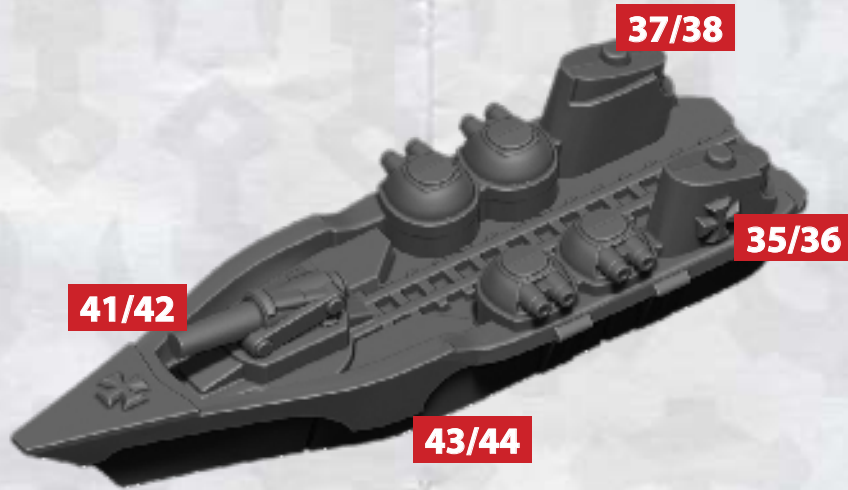

IMPERIUM FRONTLINE SQUADRONS - ASSEMBLY INSTRUCTIONS

HEAVY
ROCKET
BATTERY

7-10

HEAVY
ARC GUN
BATTERY

25-28

BLUCHER CLASS CRUISER

* ALL TURRETS ARE INTERCHANGEABLE

IMPERIUM FRONTLINE SQUADRONS - ASSEMBLY INSTRUCTIONS

(EACH SPRUE IN THIS SET INCLUDES ONE TRAIN)

SCHAUMBURG CLASS CRUISER

WARCRADLE
STUDIOS

RINSE SPRUES IN WARM SOAPY WATER TO REMOVE ANY
MOULD RELEASE BEFORE ASSEMBLY.

WARCRADLE STUDIOS IS A TRADING NAME OF WAYLAND GAMES LIMITED. DYSTOPIAN WARS IS A TRADEMARK OF WAYLAND GAMES LIMITED.
ILLUSTRATIONS AND DESIGNS ARE COPYRIGHT © 2021 WAYLAND GAMES LIMITED.

IMPERIUM FRONTLINE SQUADRONS - ASSEMBLY INSTRUCTIONS

ARMINIUS FRIGATE