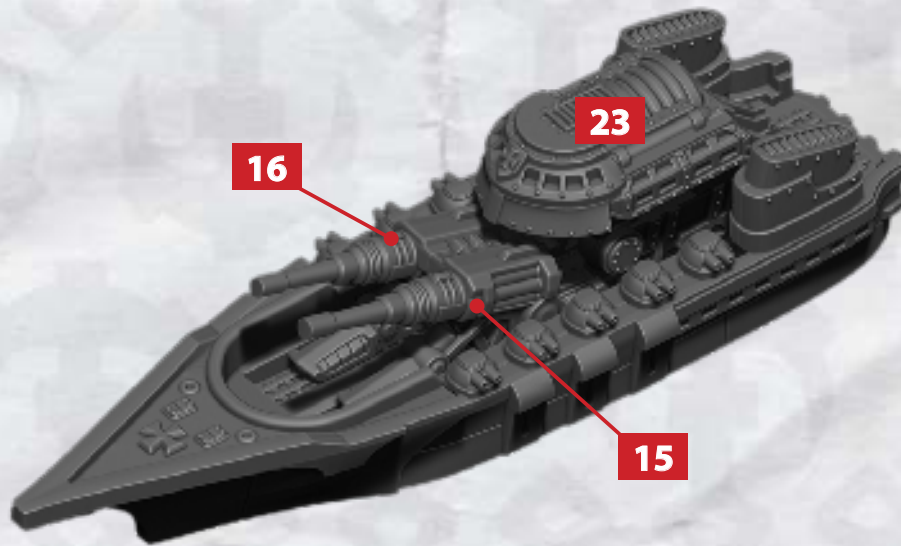

IMPERIUM FRONTLINE SQUADRONS - ASSEMBLY INSTRUCTIONS

**USE THESE PARTS TO BUILD
AUGUSTUS, BLUCHER & SCHAUMBURG CLASS CRUISERS**

IMPERIUM FRONTLINE SQUADRONS - ASSEMBLY INSTRUCTIONS

AUGUSTUS CLASS CRUISER

IMPERIUM FRONTLINE SQUADRONS - ASSEMBLY INSTRUCTIONS

HEAVY
ROCKET
BATTERY

7-10

HEAVY
ARC GUN
BATTERY

25-28

BLUCHER CLASS CRUISER

* ALL TURRETS ARE INTERCHANGEABLE

IMPERIUM FRONTLINE SQUADRONS - ASSEMBLY INSTRUCTIONS