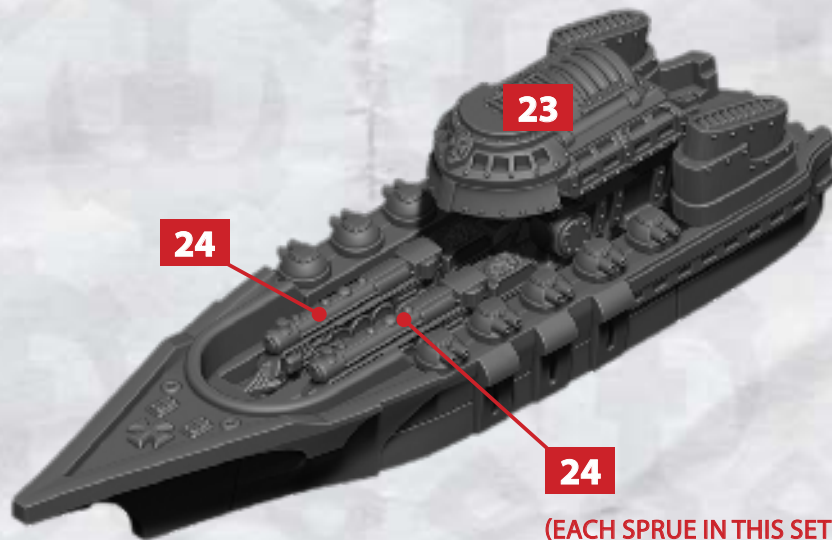

IMPERIUM FRONTLINE SQUADRONS - ASSEMBLY INSTRUCTIONS

**USE THESE PARTS TO BUILD
AUGUSTUS, BLUCHER & SCHAUMBURG CLASS CRUISERS**

IMPERIUM FRONTLINE SQUADRONS - ASSEMBLY INSTRUCTIONS

AUGUSTUS CLASS CRUISER

IMPERIUM FRONTLINE SQUADRONS - ASSEMBLY INSTRUCTIONS

HEAVY
ROCKET
BATTERY

7-10

HEAVY
ARC GUN
BATTERY

25-28

BLUCHER CLASS CRUISER

* ALL TURRETS ARE INTERCHANGEABLE

IMPERIUM FRONTLINE SQUADRONS - ASSEMBLY INSTRUCTIONS