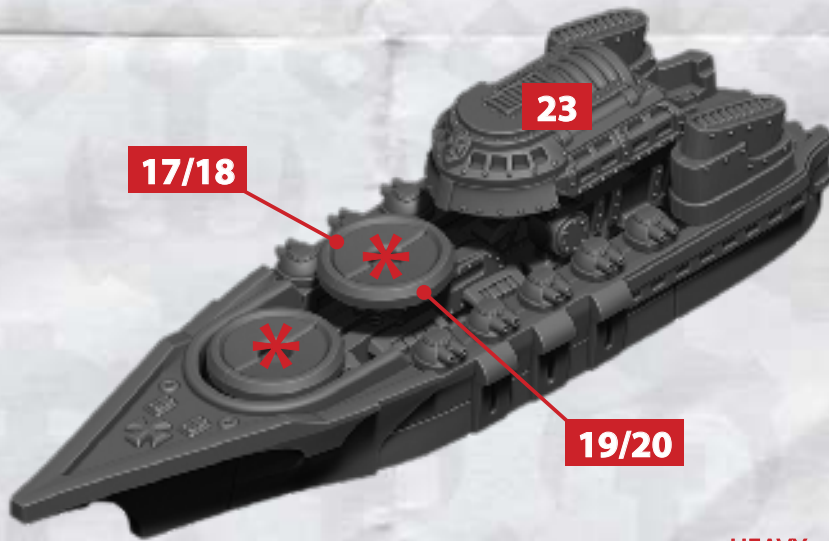

IMPERIUM FRONTLINE SQUADRONS - ASSEMBLY INSTRUCTIONS

**USE THESE PARTS TO BUILD
AUGUSTUS, BLUCHER & SCHAUMBURG CLASS CRUISERS**

IMPERIUM FRONTLINE SQUADRONS - ASSEMBLY INSTRUCTIONS

AUGUSTUS CLASS CRUISER

IMPERIUM FRONTLINE SQUADRONS - ASSEMBLY INSTRUCTIONS

HEAVY
ROCKET
BATTERY

7-10

HEAVY
ARC GUN
BATTERY

25-28

BLUCHER CLASS CRUISER

* ALL TURRETS ARE INTERCHANGEABLE

IMPERIUM FRONTLINE SQUADRONS - ASSEMBLY INSTRUCTIONS