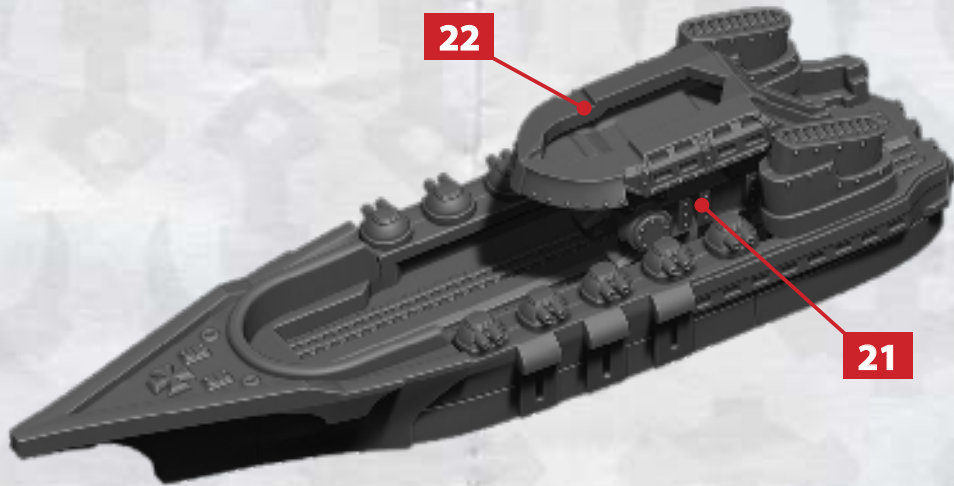

IMPERIUM FRONTLINE SQUADRONS - ASSEMBLY INSTRUCTIONS

**USE THESE PARTS TO BUILD
AUGUSTUS, BLUCHER & SCHAUMBURG CLASS CRUISERS**

IMPERIUM FRONTLINE SQUADRONS - ASSEMBLY INSTRUCTIONS

AUGUSTUS CLASS CRUISER

IMPERIUM FRONTLINE SQUADRONS - ASSEMBLY INSTRUCTIONS

HEAVY
ROCKET
BATTERY

7-10

HEAVY
ARC GUN
BATTERY

25-28

BLUCHER CLASS CRUISER

* ALL TURRETS ARE INTERCHANGEABLE

IMPERIUM FRONTLINE SQUADRONS - ASSEMBLY INSTRUCTIONS