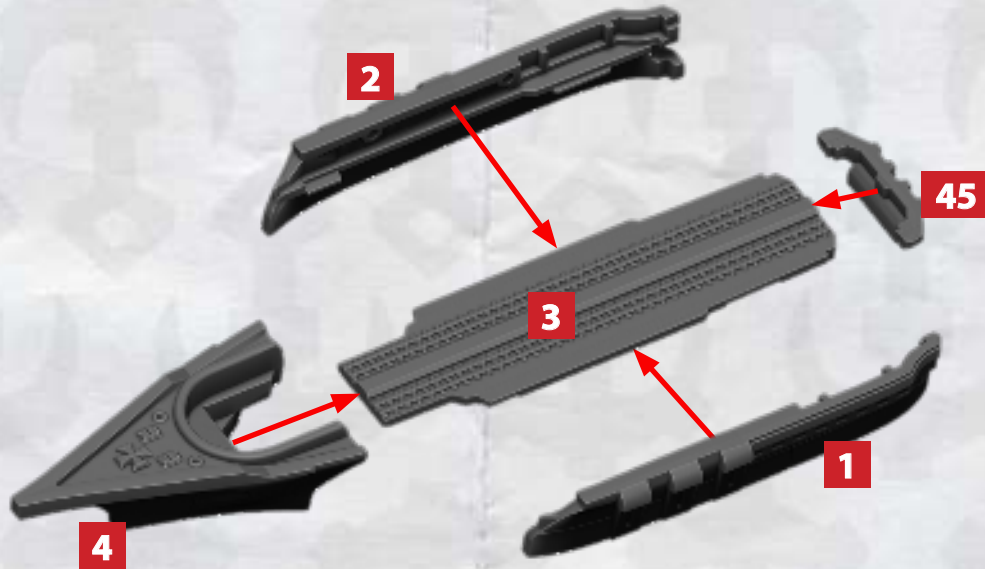

IMPERIUM FRONTLINE SQUADRONS - ASSEMBLY INSTRUCTIONS

**USE THESE PARTS TO BUILD
AUGUSTUS, BLUCHER & SCHAUMBURG CLASS CRUISERS**

IMPERIUM FRONTLINE SQUADRONS - ASSEMBLY INSTRUCTIONS

AUGUSTUS CLASS CRUISER

IMPERIUM FRONTLINE SQUADRONS - ASSEMBLY INSTRUCTIONS

HEAVY
ROCKET
BATTERY

7-10

HEAVY
ARC GUN
BATTERY

25-28

BLUCHER CLASS CRUISER

* ALL TURRETS ARE INTERCHANGEABLE

IMPERIUM FRONTLINE SQUADRONS - ASSEMBLY INSTRUCTIONS