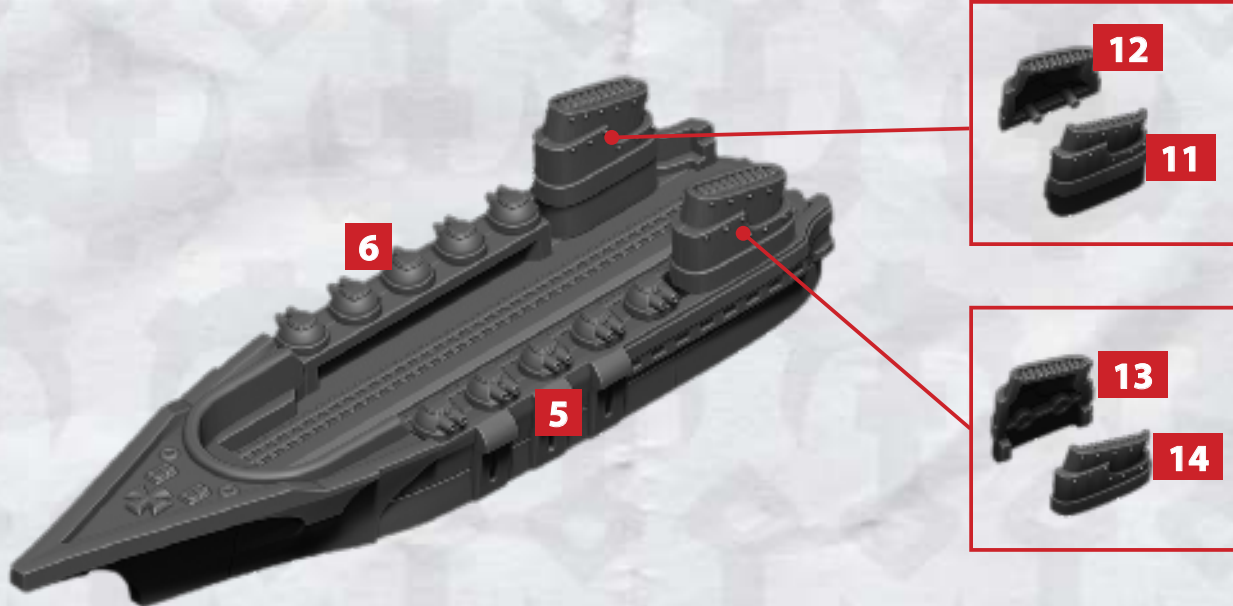

IMPERIUM FRONTLINE SQUADRONS - ASSEMBLY INSTRUCTIONS

**USE THESE PARTS TO BUILD
AUGUSTUS, BLUCHER & SCHAUMBURG CLASS CRUISERS**

IMPERIUM FRONTLINE SQUADRONS - ASSEMBLY INSTRUCTIONS

AUGUSTUS CLASS CRUISER

IMPERIUM FRONTLINE SQUADRONS - ASSEMBLY INSTRUCTIONS

HEAVY
ROCKET
BATTERY

7-10

HEAVY
ARC GUN
BATTERY

25-28

BLUCHER CLASS CRUISER

* ALL TURRETS ARE INTERCHANGEABLE

IMPERIUM FRONTLINE SQUADRONS - ASSEMBLY INSTRUCTIONS