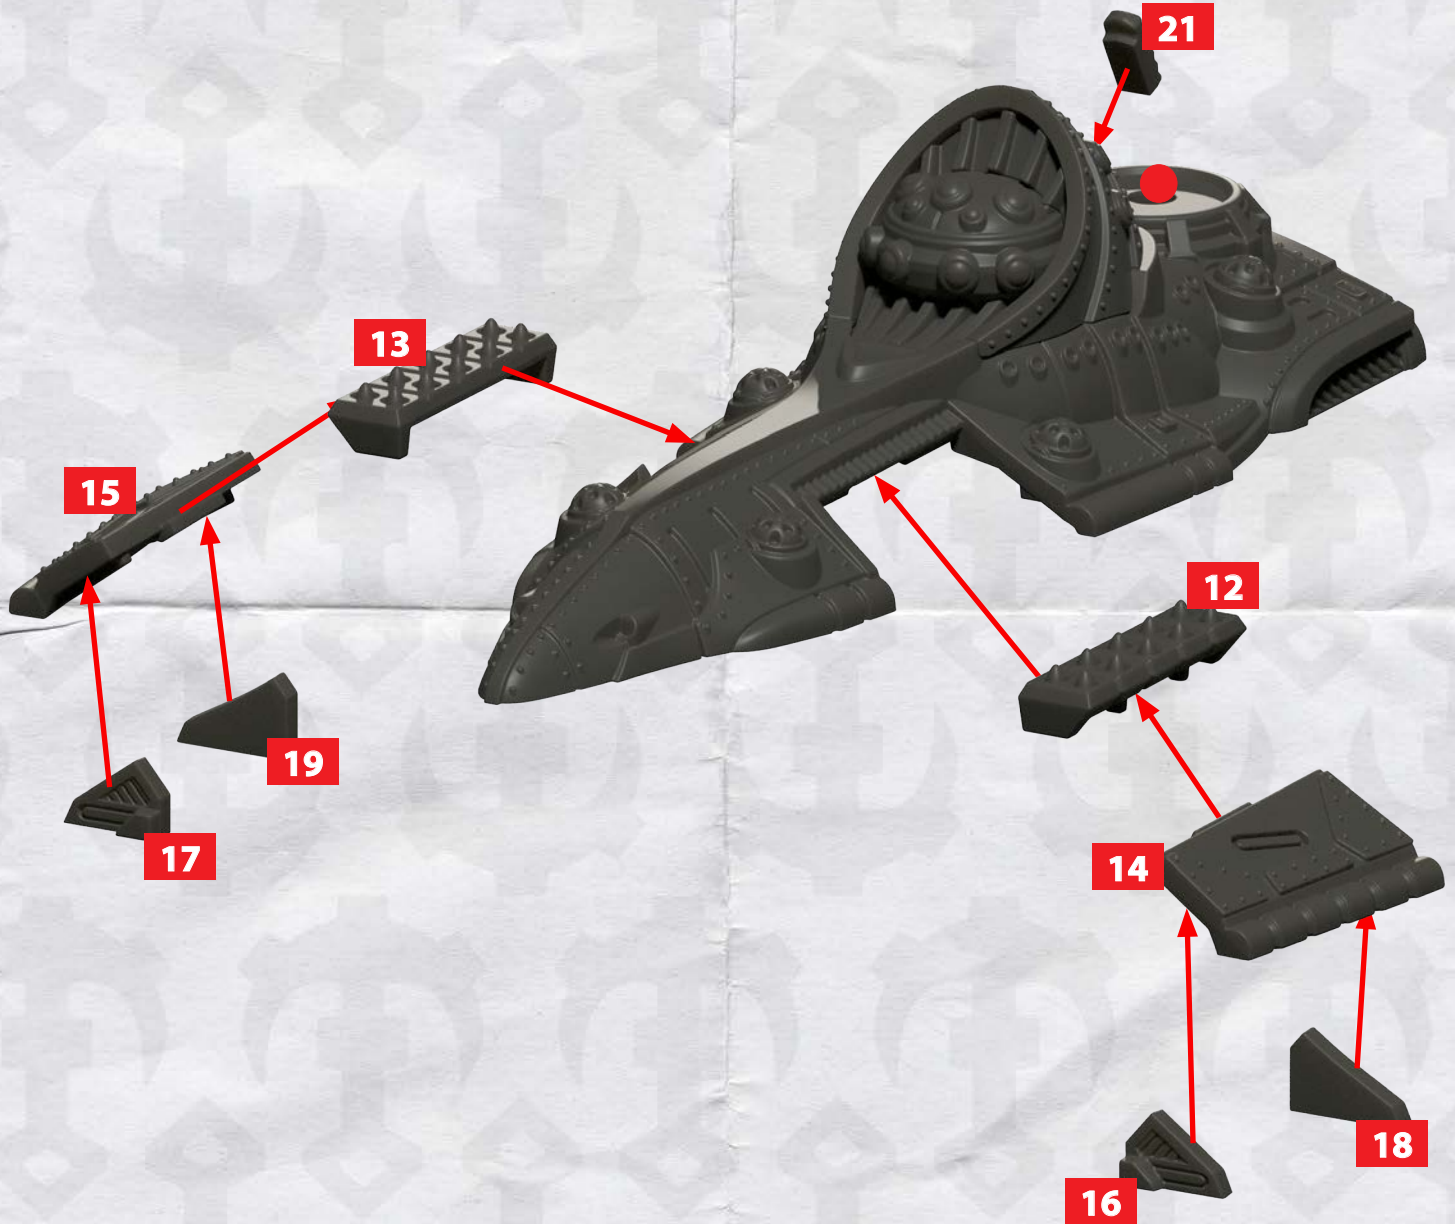

● PLACE GENERATORS HERE.
GENERATORS ARE FOUND ON THE ENLIGHTENED SUPPORT SPRUES, PARTS 45-51.

QUINTILIAN CLASS CRUISER

RINSE SPRUES IN WARM SOAPY WATER TO REMOVE ANY
MOULD RELEASE BEFORE ASSEMBLY.

WARCRADLE STUDIOS IS A TRADING NAME OF WAYLAND GAMES LIMITED. DYSTOPIAN WARS IS A TRADEMARK OF WAYLAND GAMES LIMITED.
ILLUSTRATIONS AND DESIGNS ARE COPYRIGHT © 2021 WAYLAND GAMES LIMITED.