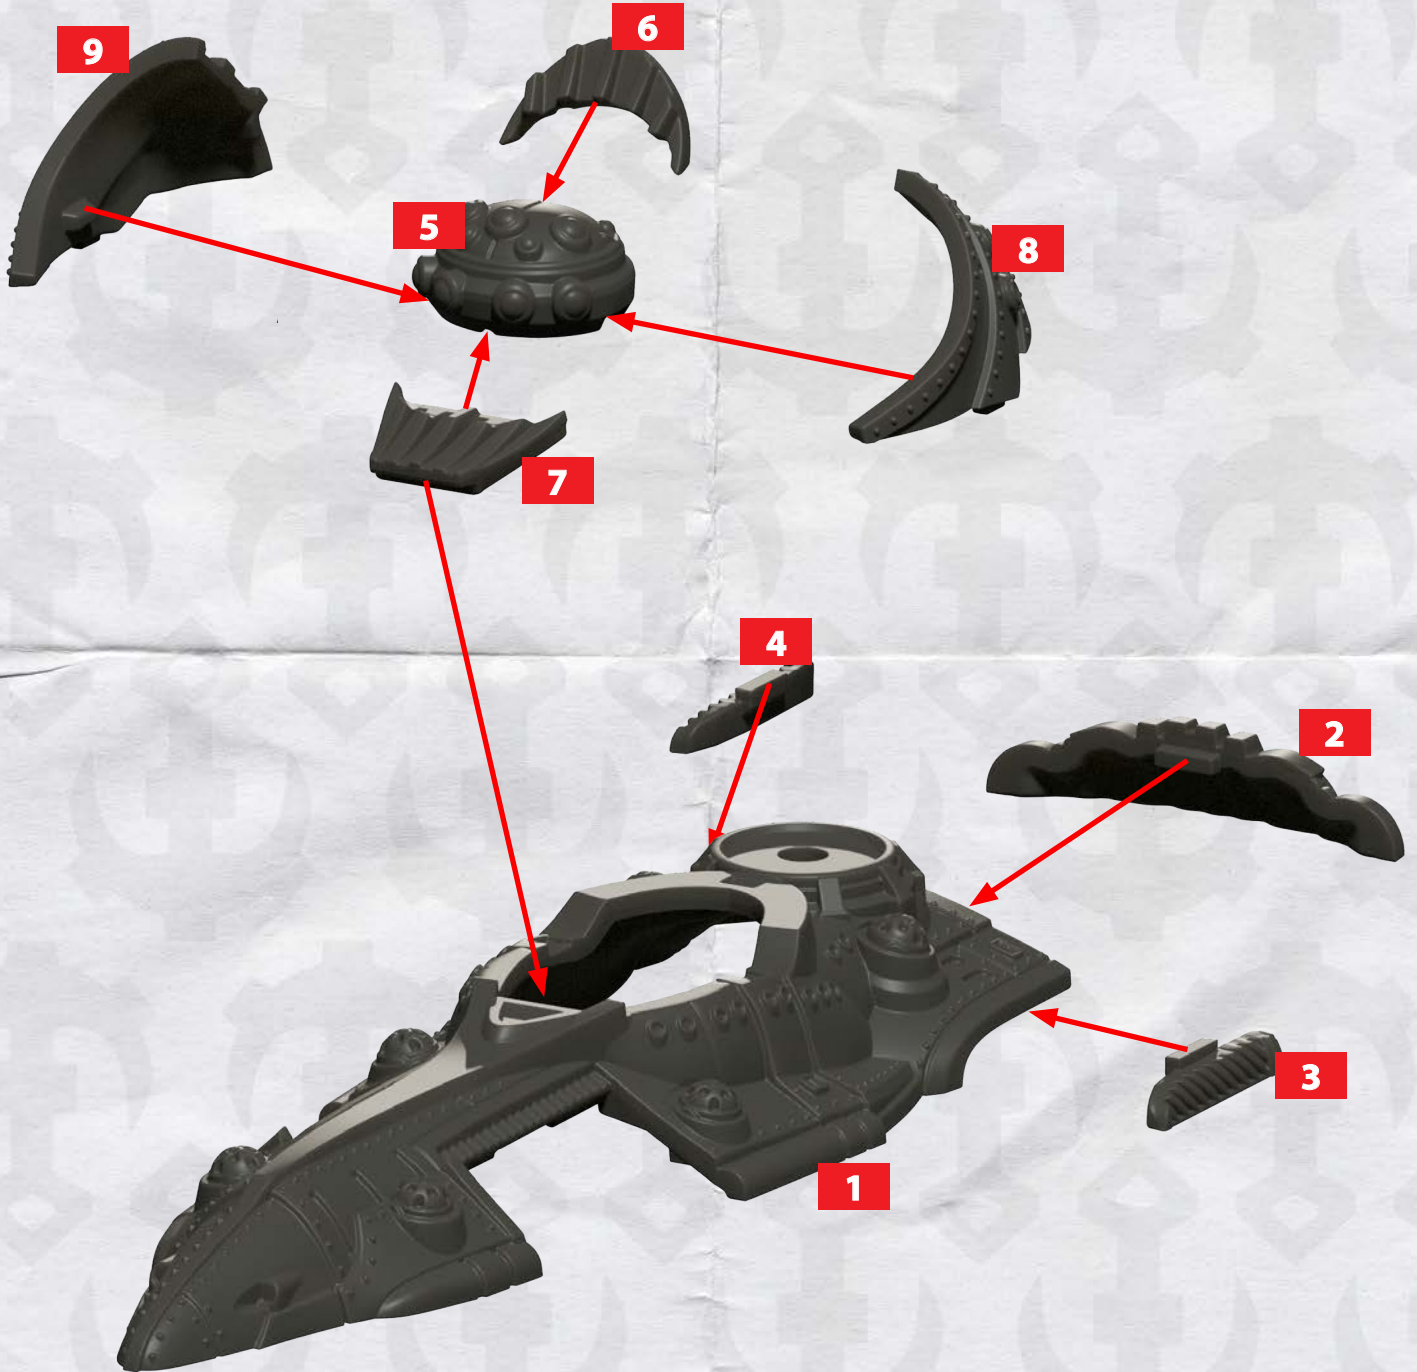

39-40

* ALL TURRETS ARE INTERCHANGEABLE

RINSE SPRUES IN WARM SOAPY WATER TO REMOVE ANY
MOULD RELEASE BEFORE ASSEMBLY.

ENLIGHTENED SUPPORT SQUADRONS - ASSEMBLY INSTRUCTIONS

PRAXILLA / DIOGENES SUBMARINE

ENLIGHTENED SUPPORT SQUADRONS - ASSEMBLY INSTRUCTIONS