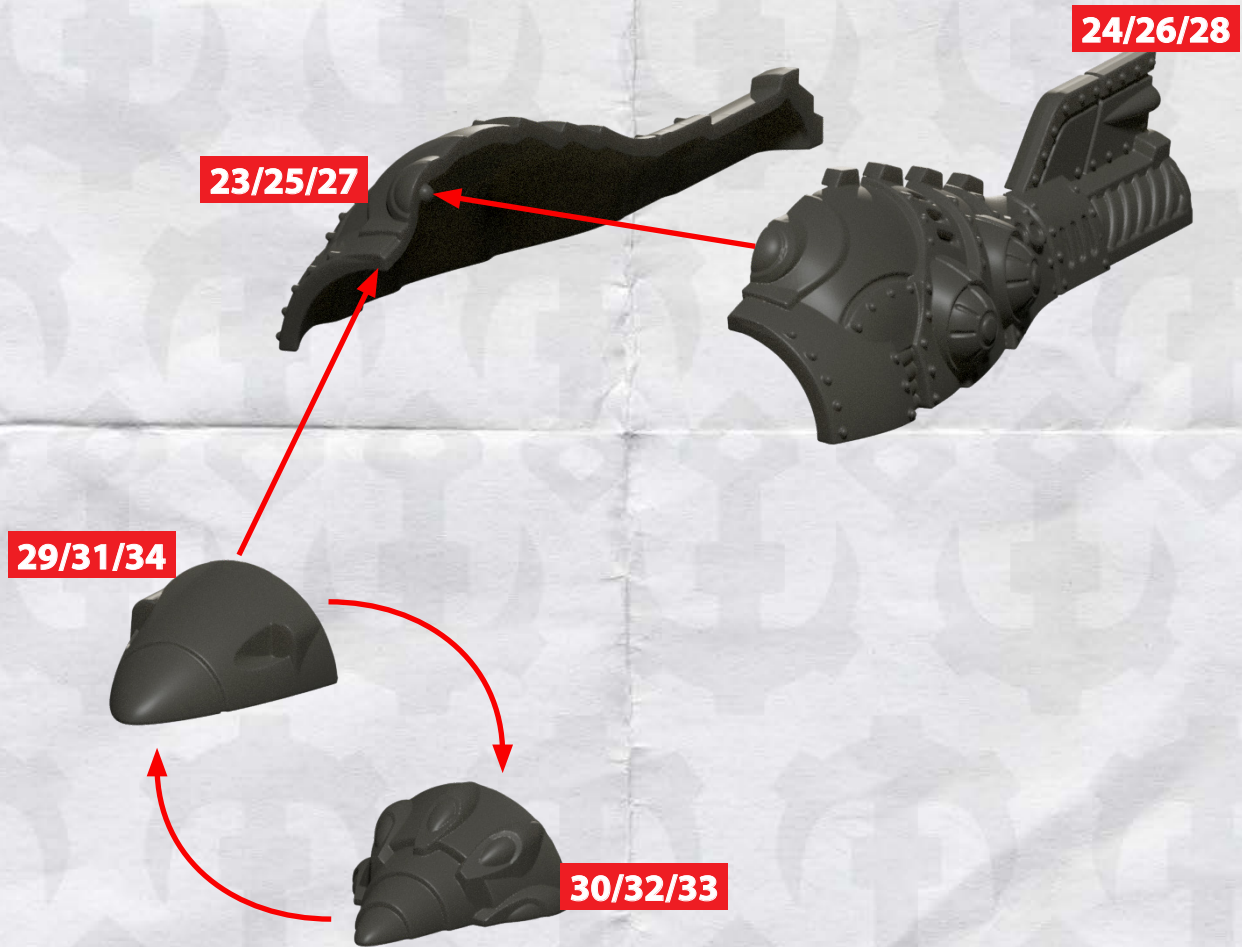

ENLIGHTENED SUPPORT SQUADRONS - ASSEMBLY INSTRUCTIONS

HYPATIA CLASS GENERATOR SHIP

● PLACE GENERATORS HERE.
GENERATORS ARE FOUND ON THE ENLIGHTENED SUPPORT SPRUES, PARTS 45-51.

PARTICLE
BEAMER

41-44

MOLECULAR
AGITATOR

39-40

* ALL TURRETS ARE INTERCHANGEABLE

RINSE SPRUES IN WARM SOAPY WATER TO REMOVE ANY
MOULD RELEASE BEFORE ASSEMBLY.

ENLIGHTENED SUPPORT SQUADRONS - ASSEMBLY INSTRUCTIONS

PRAXILLA / DIOGENES SUBMARINE

ENLIGHTENED SUPPORT SQUADRONS - ASSEMBLY INSTRUCTIONS