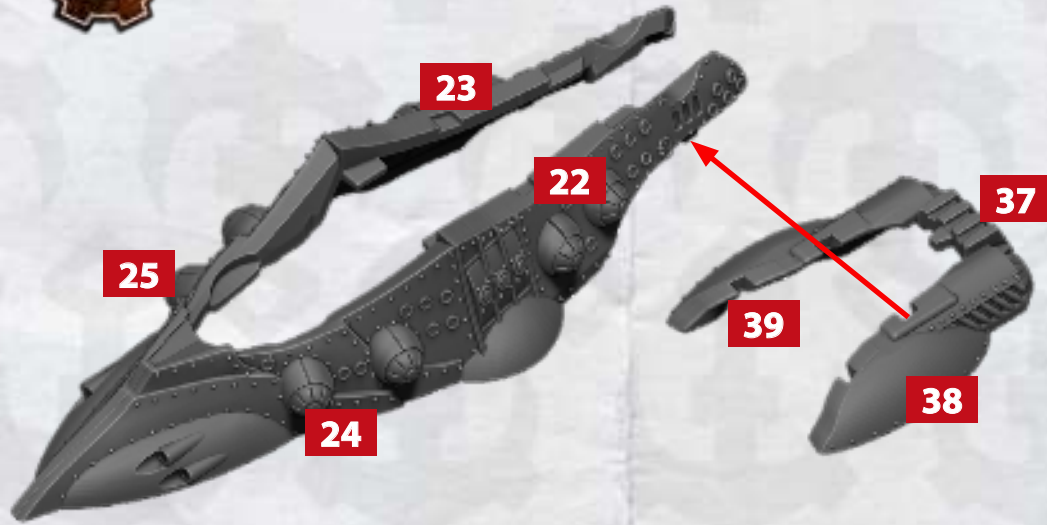

# HUNT FOR THE PROMETHEUS - ASSEMBLY INSTRUCTIONS

**ANTARCTICA CLASS CRUISER**

**ULYSSES CLASS CRUISER**

**PARTICLE  
BEAMER**

**PULSE  
EMITTER**

\* ALL TURRETS ARE INTERCHANGEABLE

## LOVELACE CLASS CRUISER

PARTICLE  
BEAMER

10-16

PULSE  
EMITTER

17-19

\* ALL TURRETS ARE INTERCHANGEABLE