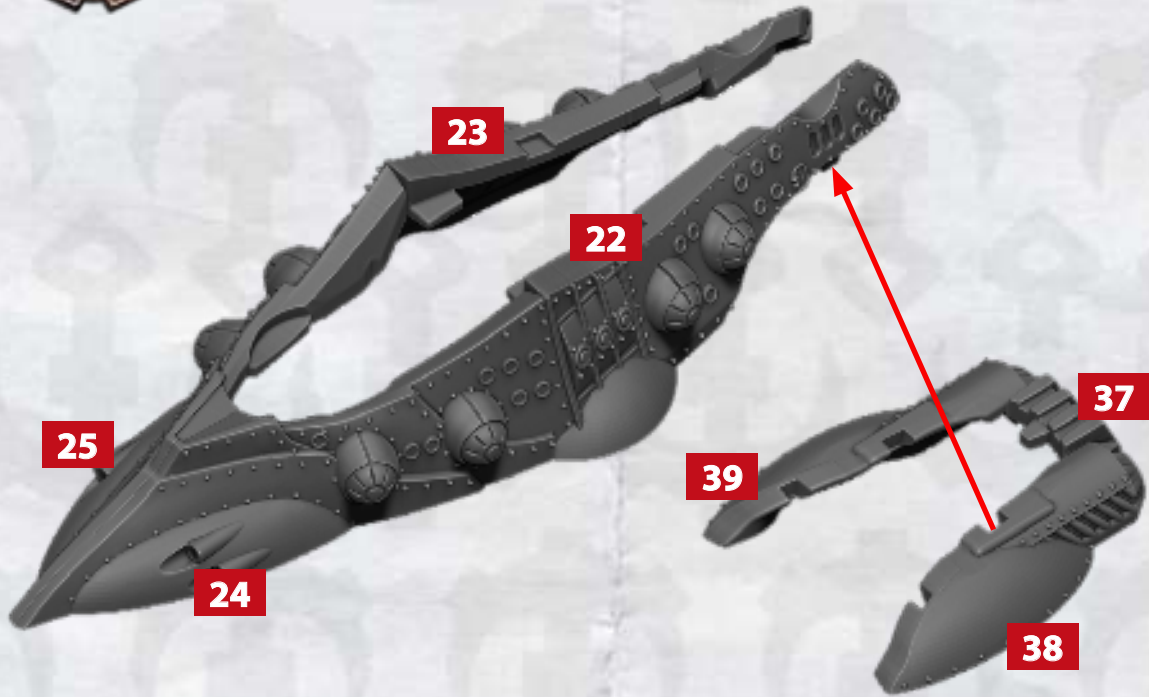

USE THESE PARTS TO BUILD ANTARCTICA, LOVELACE & ULYSSES CLASS CRUISERS