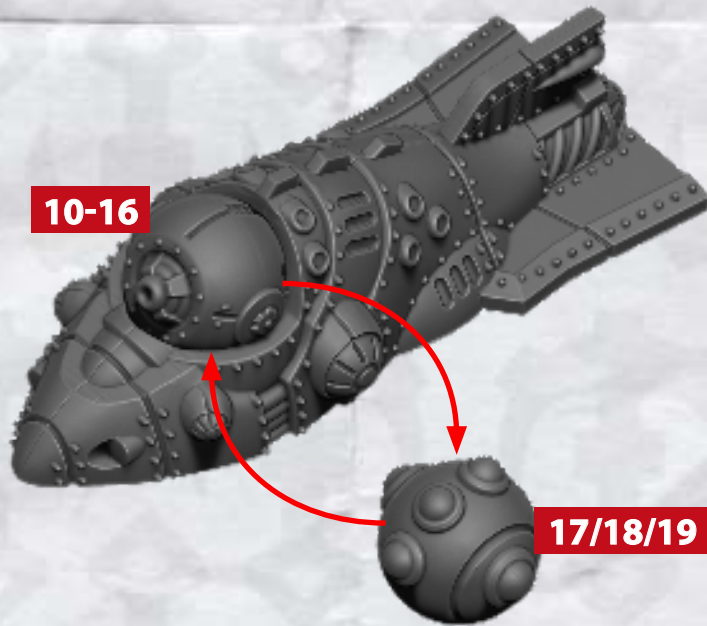

# HUNT FOR THE PROMETHEUS - ASSEMBLY INSTRUCTIONS

**PARTICLE  
BEAMER**

**10-16**

**PULSE  
EMITTER**

**17-19**

## DESCARTES CLASS CONTROL SHIP

\* ALL TURRETS ARE INTERCHANGEABLE

# HUNT FOR THE PROMETHEUS - ASSEMBLY INSTRUCTIONS

TURRET FOR GERMAIN  
CLASS ZEBEK

10-16

17/18/19

TURRET FOR  
MERIAN CLASS FRIGATE

PARTICLE  
BEAMER

10-16

PULSE  
EMITTER