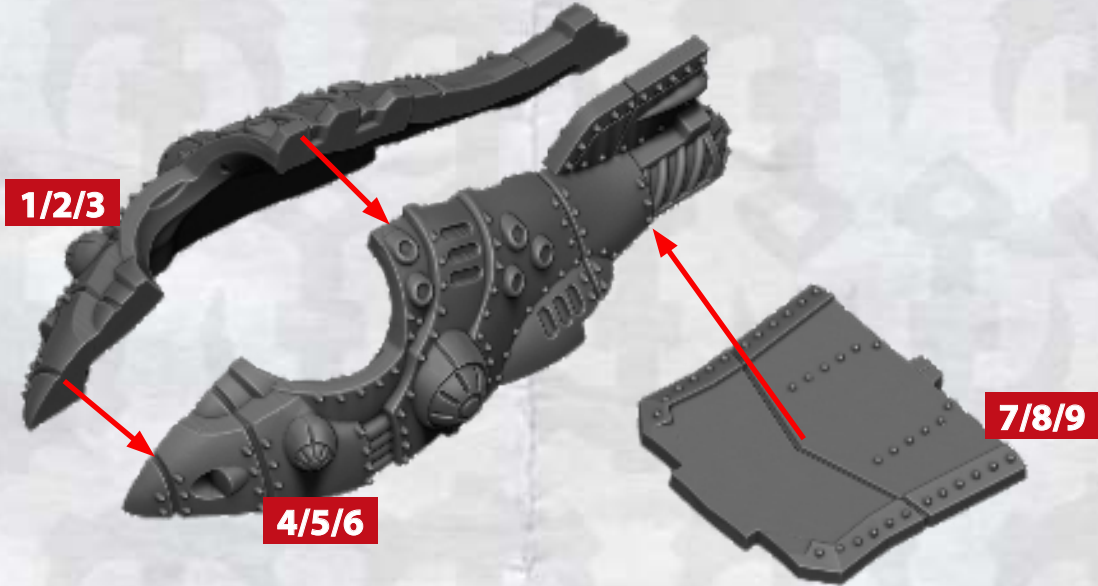

HUNT FOR THE PROMETHEUS - ASSEMBLY INSTRUCTIONS

TURRET FOR GERMAIN
CLASS ZEBEK

10-16

17/18/19

TURRET FOR
MERIAN CLASS FRIGATE

PARTICLE
BEAMER

10-16

PULSE
EMITTER

17-19

GERMAIN ZEBEK / MERIAN FRIGATE

* ALL TURRETS ARE INTERCHANGEABLE