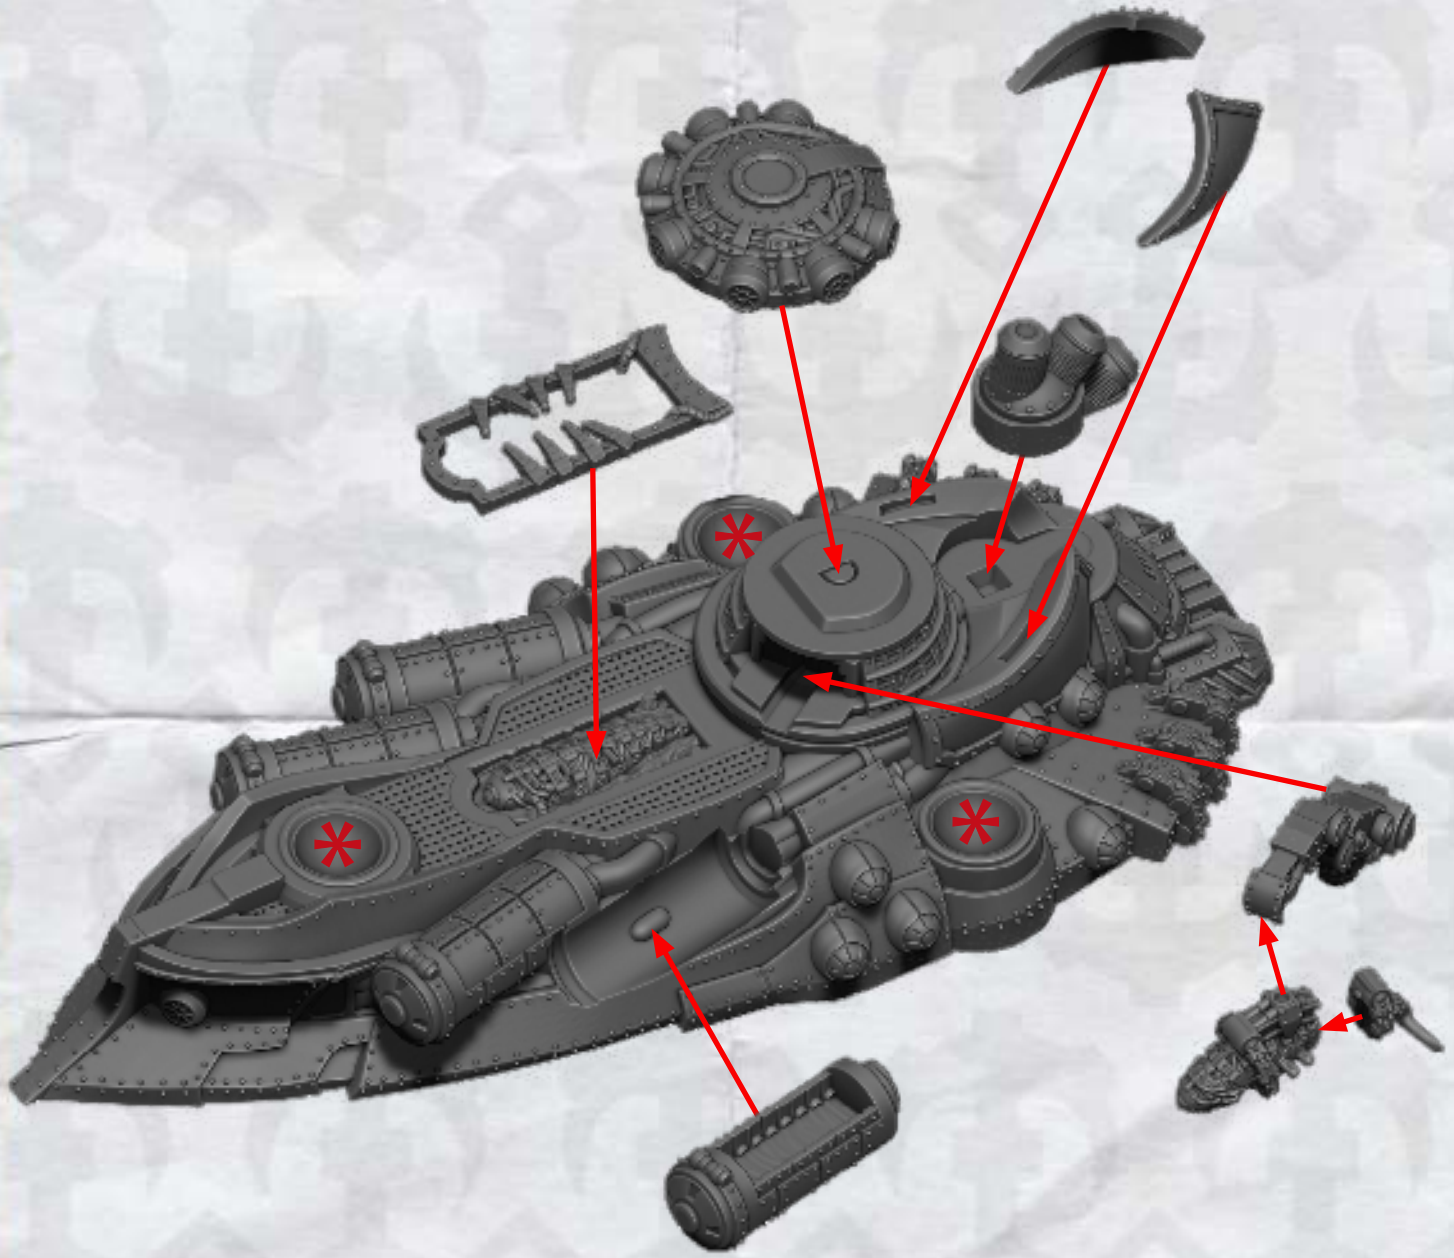

PULSE  
EMITTER

17-19

\* ALL TURRETS ARE INTERCHANGEABLE

# HUNT FOR THE PROMETHEUS - ASSEMBLY INSTRUCTIONS

**PARTICLE  
BEAMER**

**10-16**

**PULSE  
EMITTER**

**17-19**

## DESCARTES CLASS CONTROL SHIP

\* ALL TURRETS ARE INTERCHANGEABLE