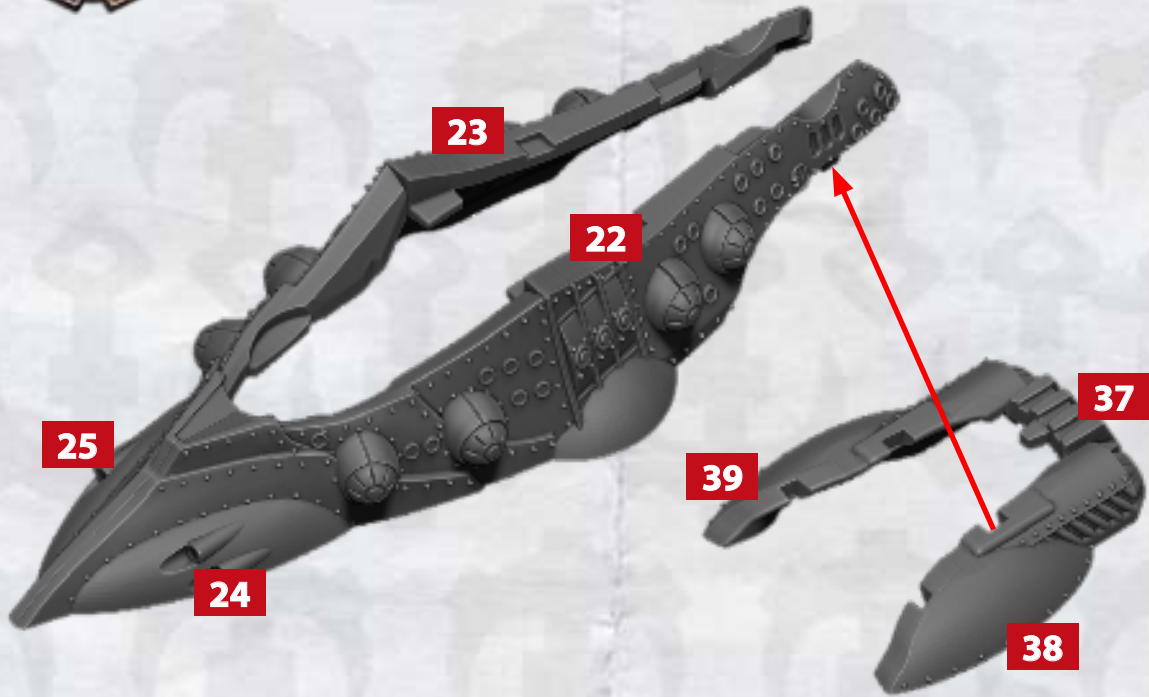

## LOVELACE CLASS CRUISER

PARTICLE  
BEAMER

10-16

PULSE  
EMITTER

17-19

\* ALL TURRETS ARE INTERCHANGEABLE

# HUNT FOR THE PROMETHEUS - ASSEMBLY INSTRUCTIONS

**USE THESE PARTS TO BUILD COPERNICUS, CHATELET & STILETTO CLASS CRUISERS**