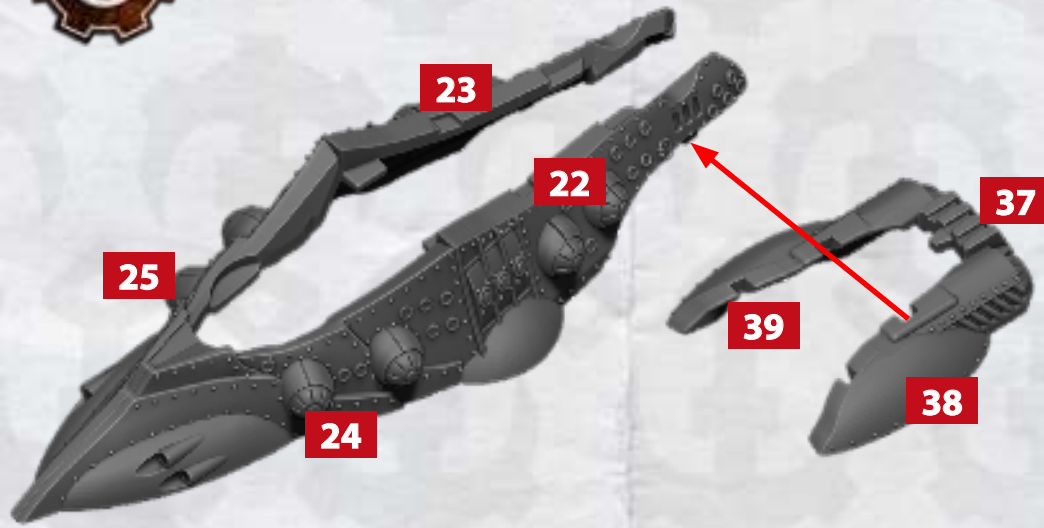

## LOVELACE CLASS CRUISER

PARTICLE  
BEAMER

10-16

PULSE  
EMITTER

17-19

\* ALL TURRETS ARE INTERCHANGEABLE

# HUNT FOR THE PROMETHEUS - ASSEMBLY INSTRUCTIONS

**USE THESE PARTS TO BUILD COPERNICUS, CHATELET & STILETTO CLASS CRUISERS**

# HUNT FOR THE PROMETHEUS - ASSEMBLY INSTRUCTIONS

**COPERNICUS CLASS CRUISER**

**CHATELET CLASS CRUISER**

**PARTICLE  
BEAMER**

**10-16**

**PULSE  
EMITTER**

**17-19**

**\* ALL TURRETS ARE INTERCHANGEABLE**

**STILETTO CLASS CRUISER**

**PARTICLE  
BEAMER**

**10-16**

**PULSE  
EMITTER**

**17-19**

**\* ALL TURRETS ARE INTERCHANGEABLE**