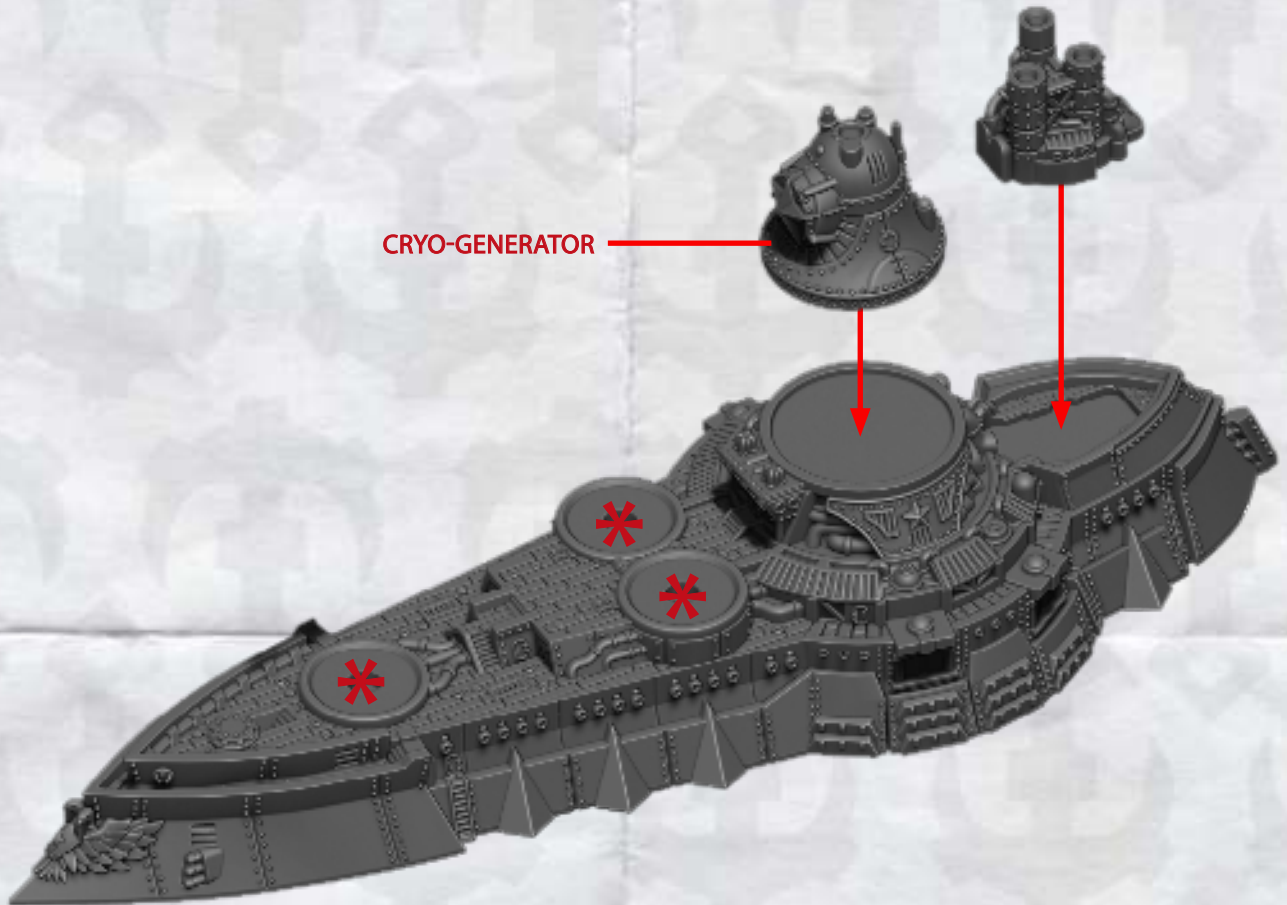

# HUNT FOR THE PROMETHEUS - ASSEMBLY INSTRUCTIONS

**COPERNICUS CLASS CRUISER**

**CHATELET CLASS CRUISER**

**PARTICLE  
BEAMER**

**10-16**

**PULSE  
EMITTER**

**17-19**

**\* ALL TURRETS ARE INTERCHANGEABLE**

**STILETTO CLASS CRUISER**

**PARTICLE  
BEAMER**

**10-16**

**PULSE  
EMITTER**

**17-19**

**\* ALL TURRETS ARE INTERCHANGEABLE**

# HUNT FOR THE PROMETHEUS - ASSEMBLY INSTRUCTIONS

CRYO-GENERATOR