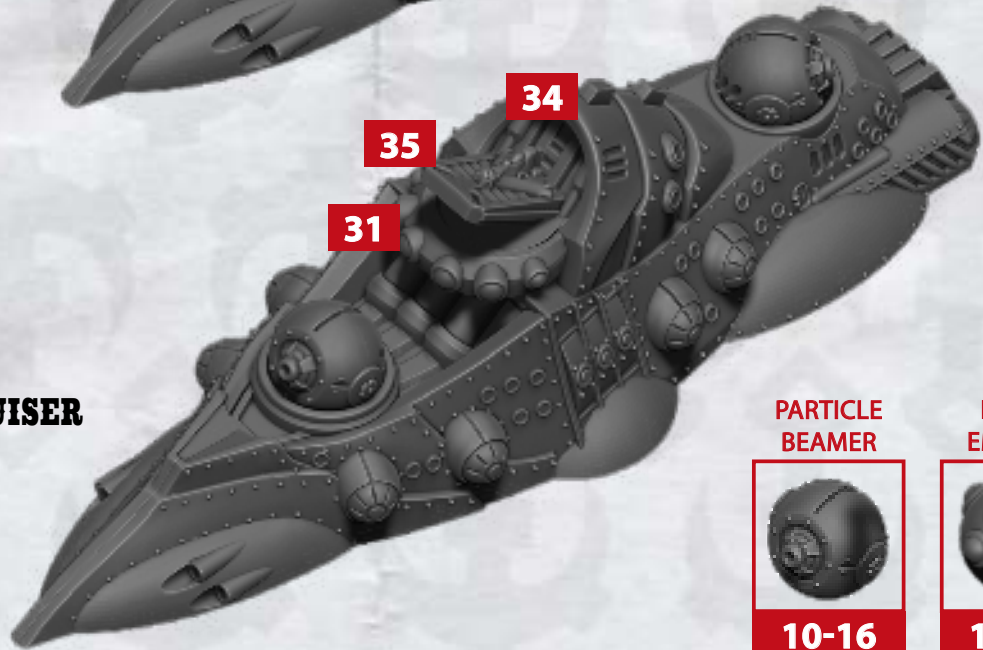

17-19

**GERMAIN ZEBEK / MERIAN FRIGATE**

\* ALL TURRETS ARE INTERCHANGEABLE

# HUNT FOR THE PROMETHEUS - ASSEMBLY INSTRUCTIONS

**USE THESE PARTS TO BUILD ANTARCTICA, LOVELACE & ULYSSES CLASS CRUISERS**

# HUNT FOR THE PROMETHEUS - ASSEMBLY INSTRUCTIONS

**ANTARCTICA CLASS CRUISER**

**ULYSSES CLASS CRUISER**

**PARTICLE  
BEAMER**

**PULSE  
EMITTER**

\* ALL TURRETS ARE INTERCHANGEABLE