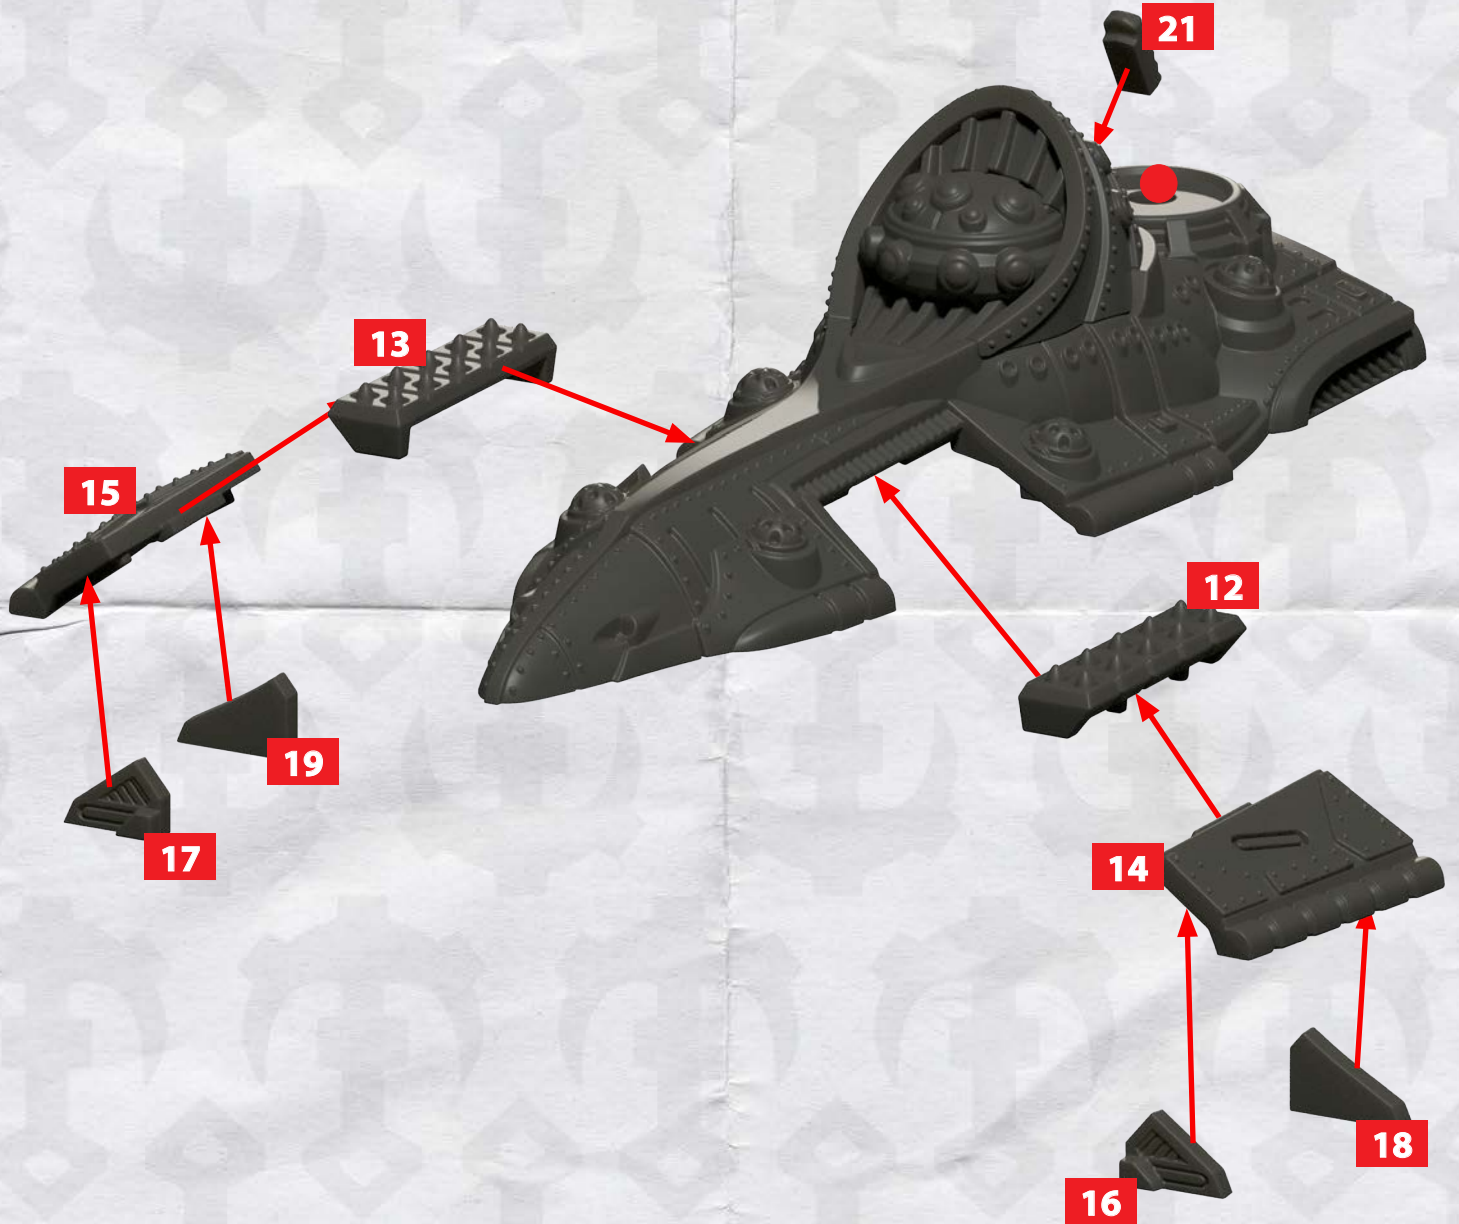

● PLACE GENERATORS HERE.
GENERATORS ARE FOUND ON THE ENLIGHTENED SUPPORT SPRUES, PARTS 45-51.

QUINTILIAN CLASS CRUISER

RINSE SPRUES IN WARM SOAPY WATER TO REMOVE ANY
MOULD RELEASE BEFORE ASSEMBLY.

WARCRADLE STUDIOS IS A TRADING NAME OF WAYLAND GAMES LIMITED. DYSTOPIAN WARS IS A TRADEMARK OF WAYLAND GAMES LIMITED.
ILLUSTRATIONS AND DESIGNS ARE COPYRIGHT © 2021 WAYLAND GAMES LIMITED.