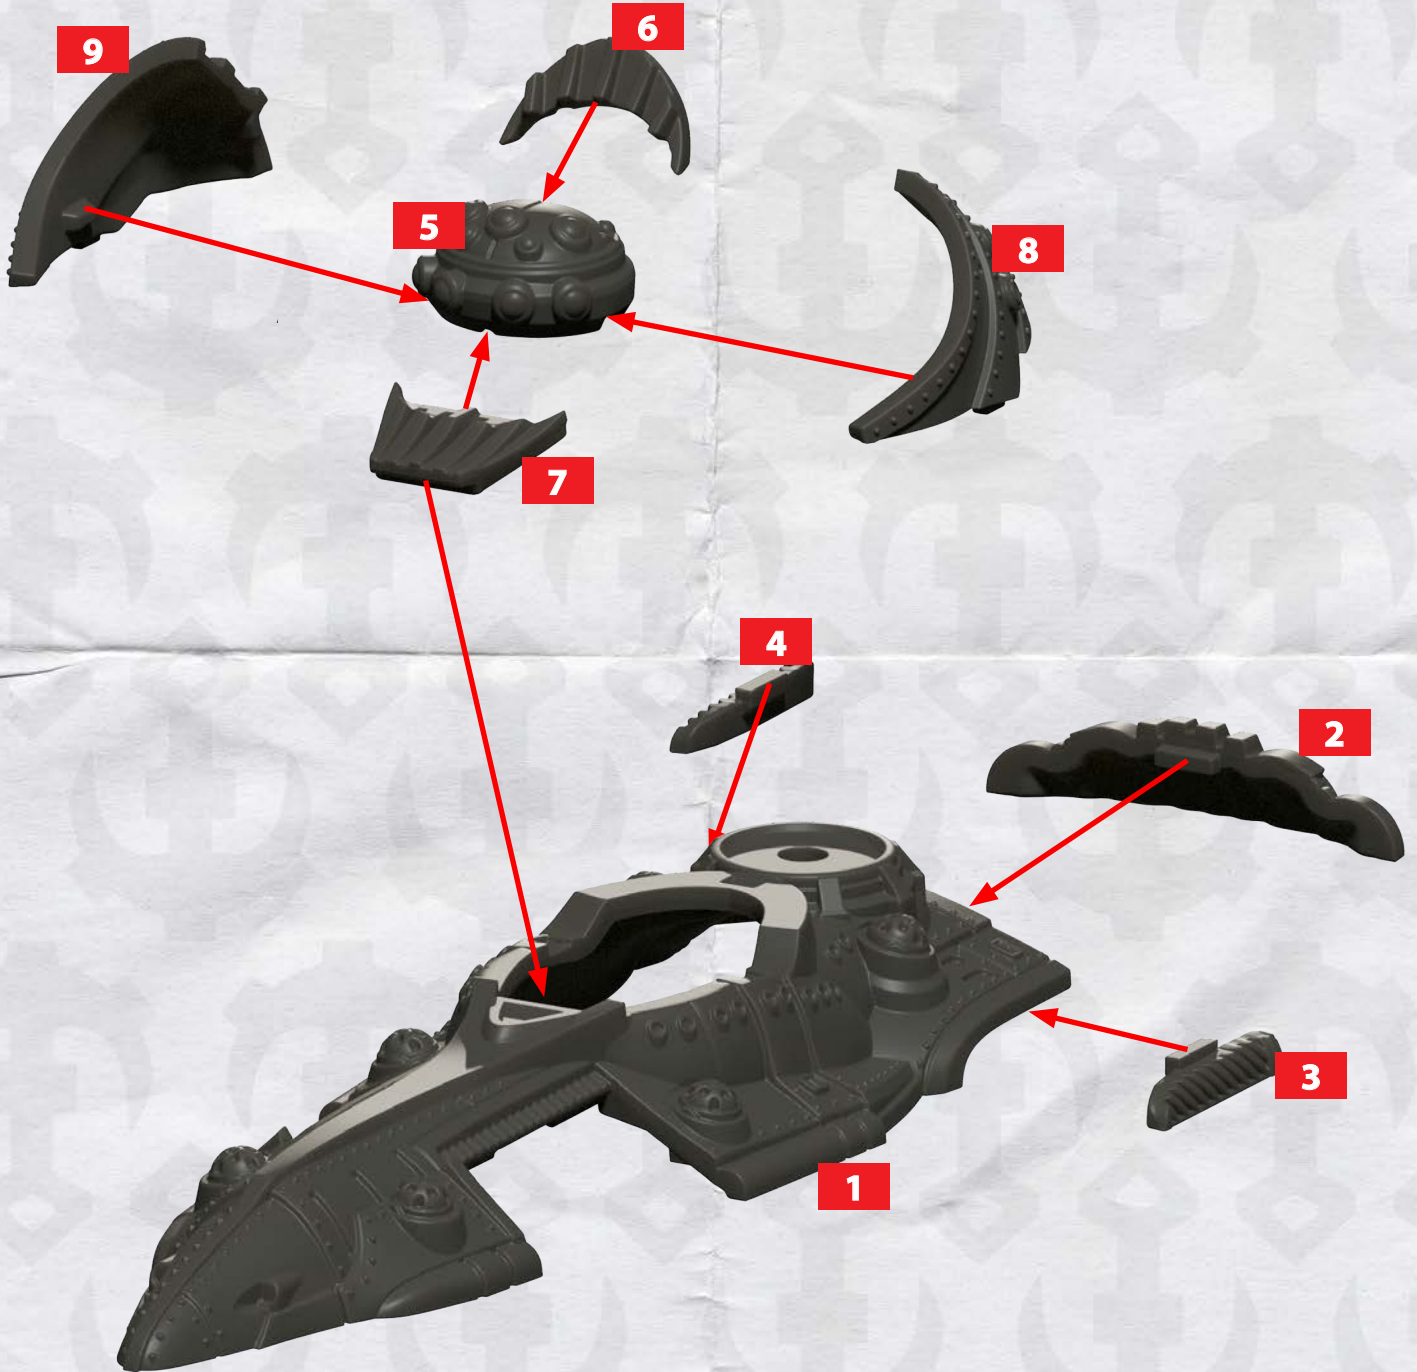

ENLIGHTENED SUPPORT SQUADRONS - ASSEMBLY INSTRUCTIONS

PRAXILLA / DIOGENES SUBMARINE

ENLIGHTENED SUPPORT SQUADRONS - ASSEMBLY INSTRUCTIONS

**USE THESE PARTS TO BUILD
QUINTILIAN, PLINIUS, QUINTILIAN & TACITUS CLASS CRUISERS**