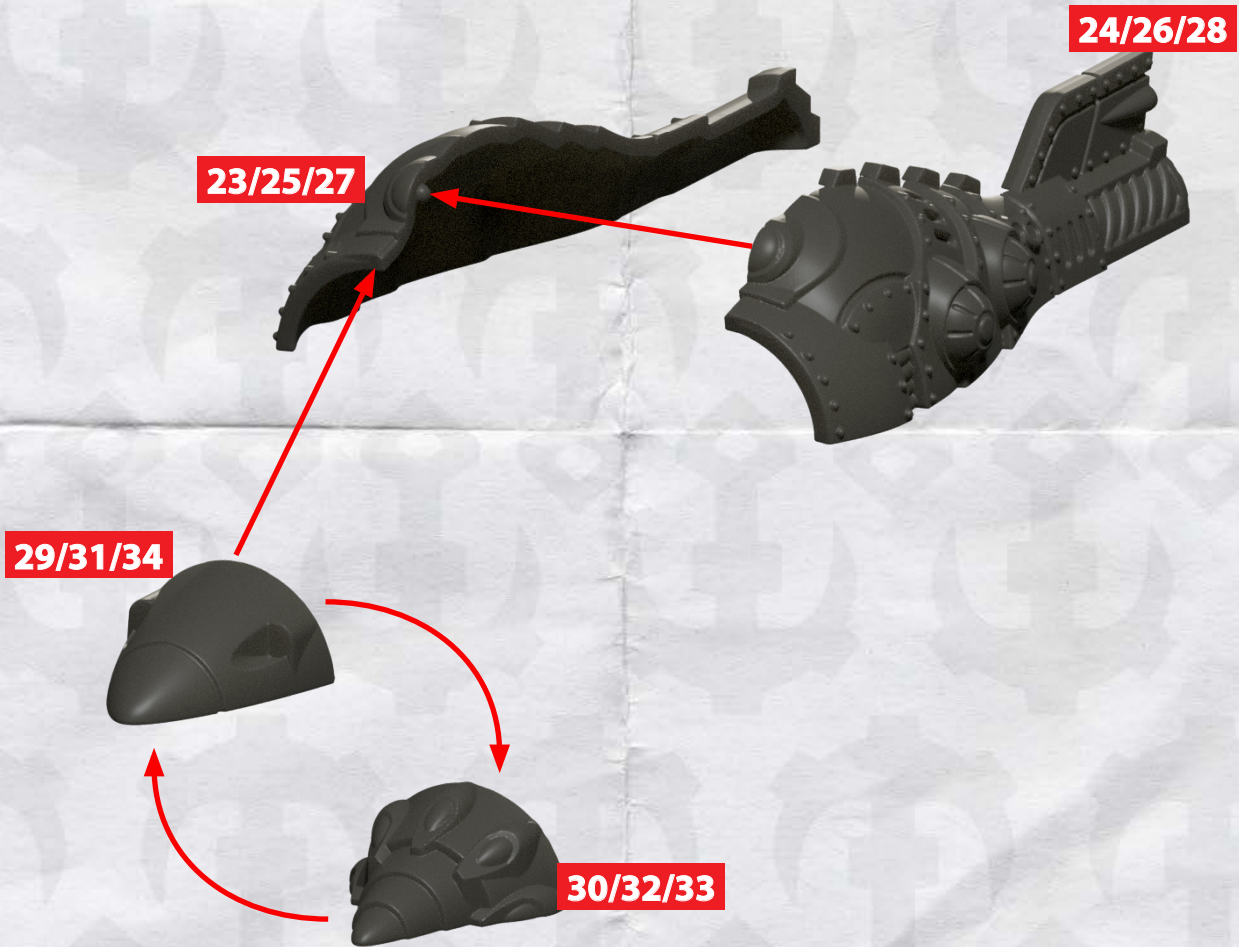

ENLIGHTENED SUPPORT SQUADRONS - ASSEMBLY INSTRUCTIONS

PRAXILLA / DIOGENES SUBMARINE

ENLIGHTENED SUPPORT SQUADRONS - ASSEMBLY INSTRUCTIONS

**USE THESE PARTS TO BUILD
QUINTILIAN, PLINIUS, QUINTILIAN & TACITUS CLASS CRUISERS**

**RINSE SPRUES IN WARM SOAPY WATER TO REMOVE ANY
MOULD RELEASE BEFORE ASSEMBLY.**

ENLIGHTENED SUPPORT SQUADRONS - ASSEMBLY INSTRUCTIONS

PLINIUS CLASS CRUISER

RINSE SPRUES IN WARM SOAPY WATER TO REMOVE ANY
MOULD RELEASE BEFORE ASSEMBLY.

ENLIGHTENED SUPPORT SQUADRONS - ASSEMBLY INSTRUCTIONS

● PLACE GENERATORS HERE.
GENERATORS ARE FOUND ON THE ENLIGHTENED SUPPORT SPRUES, PARTS 45-51.

QUINTILIAN CLASS CRUISER

RINSE SPRUES IN WARM SOAPY WATER TO REMOVE ANY
MOULD RELEASE BEFORE ASSEMBLY.

TACITUS CLASS CRUISER

PARTICLE BEAMER

41-44

MOLECULAR AGITATOR

39-40

* ALL TURRETS ARE INTERCHANGEABLE

● PLACE GENERATORS HERE. GENERATORS ARE FOUND ON THE ENLIGHTENED SUPPORT SPRUES, PARTS 45-51.