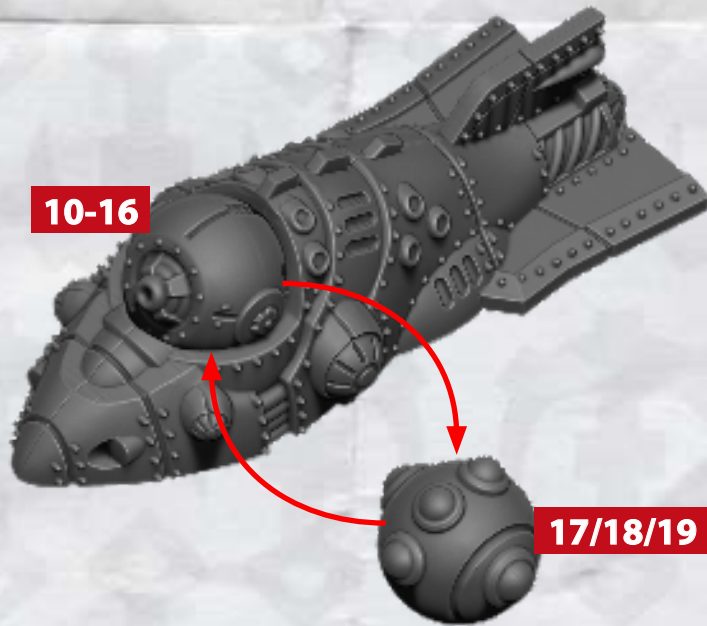

ENLIGHTENED FRONTLINE SQUADRONS - ASSEMBLY INSTRUCTIONS

TURRET FOR GERMAIN CLASS ZEBEK

TURRET FOR MERIAN CLASS FRIGATE

PARTICLE BEAMER

PULSE EMITTER

GERMAIN ZEBEK / MERIAN FRIGATE

* ALL TURRETS ARE INTERCHANGEABLE

ENLIGHTENED FRONTLINE SQUADRONS - ASSEMBLY INSTRUCTIONS

USE THESE PARTS TO BUILD ANTARCTICA, LOVELACE & ULYSSES CLASS CRUISERS

ENLIGHTENED FRONTLINE SQUADRONS - ASSEMBLY INSTRUCTIONS

29

30

ANTARCTICA CLASS CRUISER