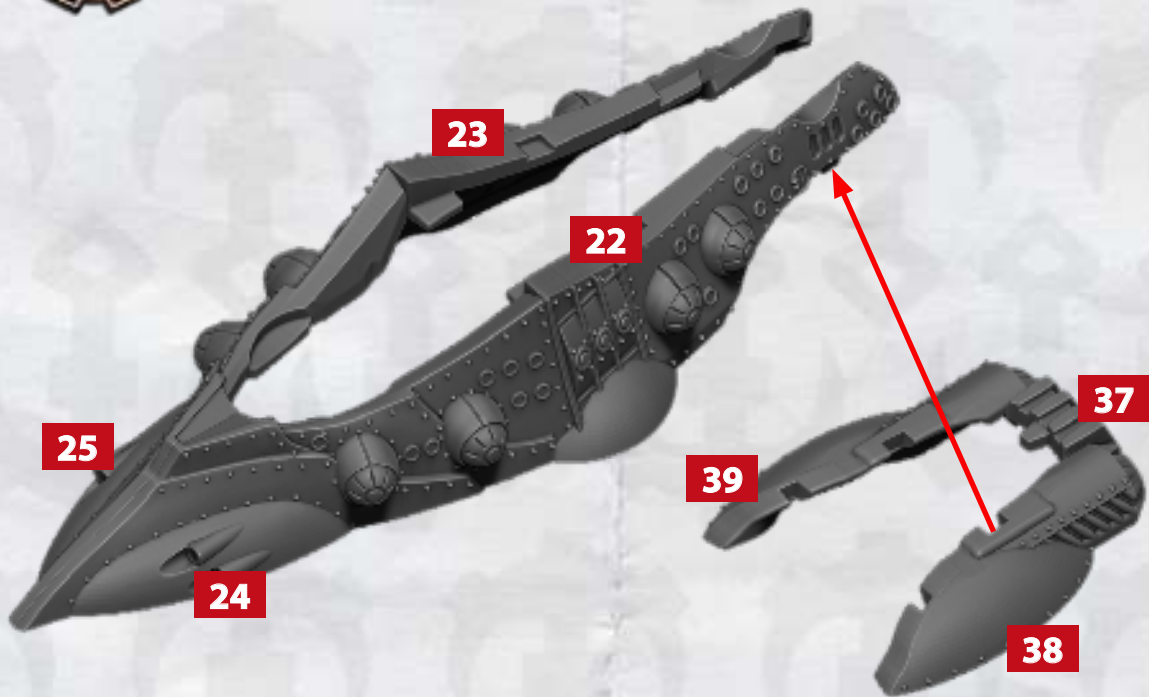

10-16

PULSE EMITTER

17-19

* ALL TURRETS ARE INTERCHANGEABLE

ENLIGHTENED FRONTLINE SQUADRONS - ASSEMBLY INSTRUCTIONS

LOVELACE CLASS CRUISER

PARTICLE BEAMER

10-16

PULSE EMITTER

17-19

*** ALL TURRETS ARE INTERCHANGEABLE**

ENLIGHTENED FRONTLINE SQUADRONS - ASSEMBLY INSTRUCTIONS

USE THESE PARTS TO BUILD COPERNICUS, CHATELET & STILETTO CLASS CRUISERS

ENLIGHTENED FRONTLINE SQUADRONS - ASSEMBLY INSTRUCTIONS

COPERNICUS CLASS CRUISER

CHATELET CLASS CRUISER

**PARTICLE
BEAMER**

10-16

**PULSE
EMITTER**

17-19

*** ALL TURRETS ARE INTERCHANGEABLE**

ENLIGHTENED FRONTLINE SQUADRONS - ASSEMBLY INSTRUCTIONS