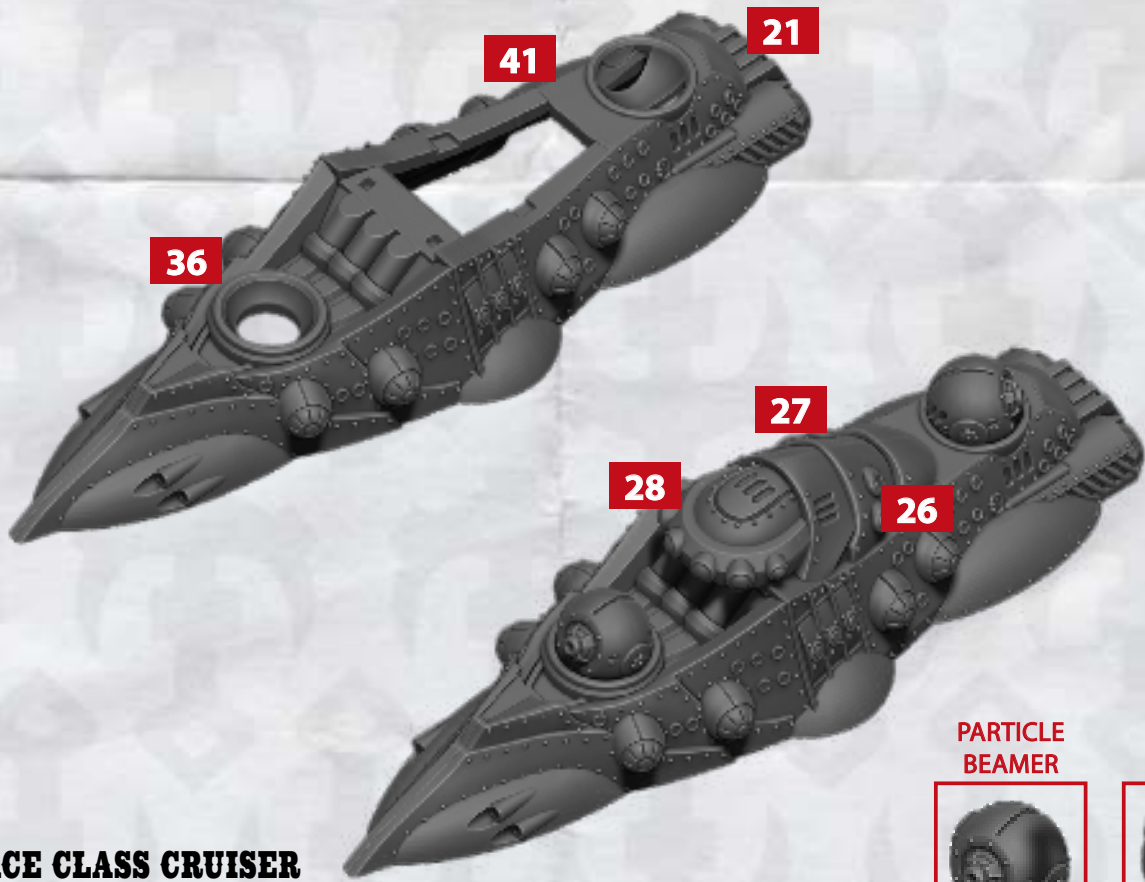

ENLIGHTENED FRONTLINE SQUADRONS - ASSEMBLY INSTRUCTIONS

TURRET FOR GERMAIN CLASS ZEBEK

TURRET FOR MERIAN CLASS FRIGATE

PARTICLE BEAMER

PULSE EMITTER

GERMAIN ZEBEK / MERIAN FRIGATE

* ALL TURRETS ARE INTERCHANGEABLE

32

33

31

ULYSSES CLASS CRUISER

35

34

31

PARTICLE BEAMER

10-16

PULSE EMITTER

17-19

* ALL TURRETS ARE INTERCHANGEABLE

ENLIGHTENED FRONTLINE SQUADRONS - ASSEMBLY INSTRUCTIONS

LOVELACE CLASS CRUISER

PARTICLE BEAMER

10-16

PULSE EMITTER

17-19

*** ALL TURRETS ARE INTERCHANGEABLE**

ENLIGHTENED FRONTLINE SQUADRONS - ASSEMBLY INSTRUCTIONS

USE THESE PARTS TO BUILD COPERNICUS, CHATELET & STILETTO CLASS CRUISERS

ENLIGHTENED FRONTLINE SQUADRONS - ASSEMBLY INSTRUCTIONS