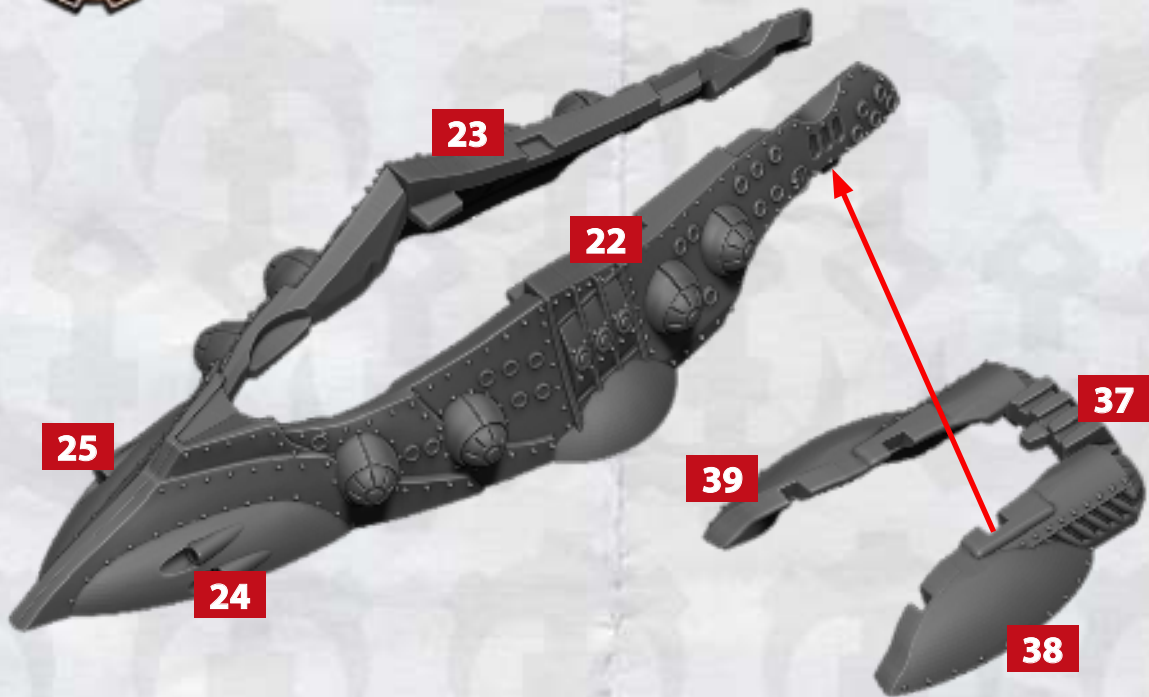

ENLIGHTENED FRONTLINE SQUADRONS - ASSEMBLY INSTRUCTIONS

TURRET FOR GERMAIN CLASS ZEBEK

TURRET FOR MERIAN CLASS FRIGATE

PARTICLE BEAMER

PULSE EMITTER

GERMAIN ZEBEK / MERIAN FRIGATE

* ALL TURRETS ARE INTERCHANGEABLE

ENLIGHTENED FRONTLINE SQUADRONS - ASSEMBLY INSTRUCTIONS

USE THESE PARTS TO BUILD ANTARCTICA, LOVELACE & ULYSSES CLASS CRUISERS

ENLIGHTENED FRONTLINE SQUADRONS - ASSEMBLY INSTRUCTIONS

29

30

ANTARCTICA CLASS CRUISER

10-16

PULSE EMITTER

17-19

* ALL TURRETS ARE INTERCHANGEABLE

ENLIGHTENED FRONTLINE SQUADRONS - ASSEMBLY INSTRUCTIONS

LOVELACE CLASS CRUISER

PARTICLE BEAMER

10-16