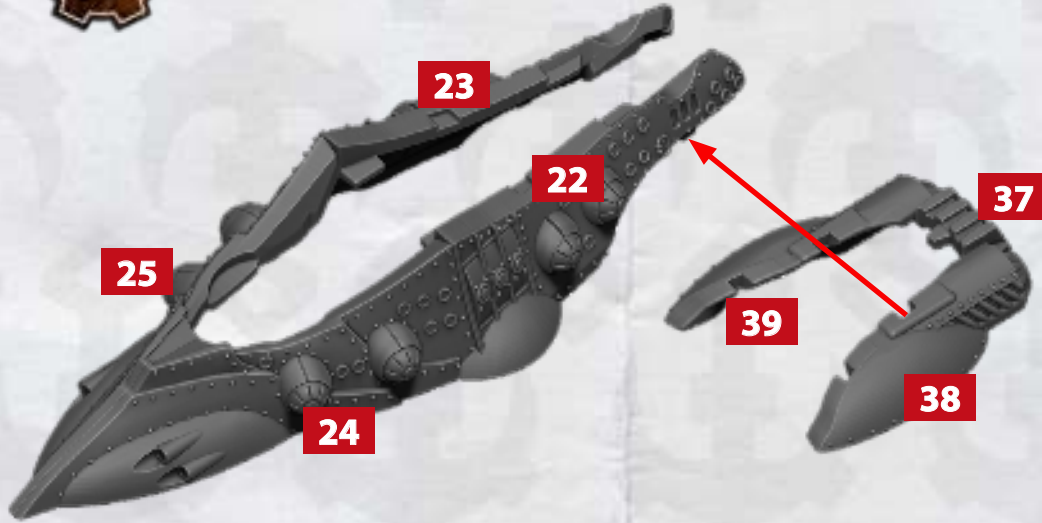

32

33

31

ULYSSES CLASS CRUISER

35

34

31

PARTICLE BEAMER

10-16

PULSE EMITTER

17-19

* ALL TURRETS ARE INTERCHANGEABLE

ENLIGHTENED FRONTLINE SQUADRONS - ASSEMBLY INSTRUCTIONS

LOVELACE CLASS CRUISER

PARTICLE BEAMER

10-16

PULSE EMITTER

17-19

*** ALL TURRETS ARE INTERCHANGEABLE**

ENLIGHTENED FRONTLINE SQUADRONS - ASSEMBLY INSTRUCTIONS

USE THESE PARTS TO BUILD COPERNICUS, CHATELET & STILETTO CLASS CRUISERS

ENLIGHTENED FRONTLINE SQUADRONS - ASSEMBLY INSTRUCTIONS