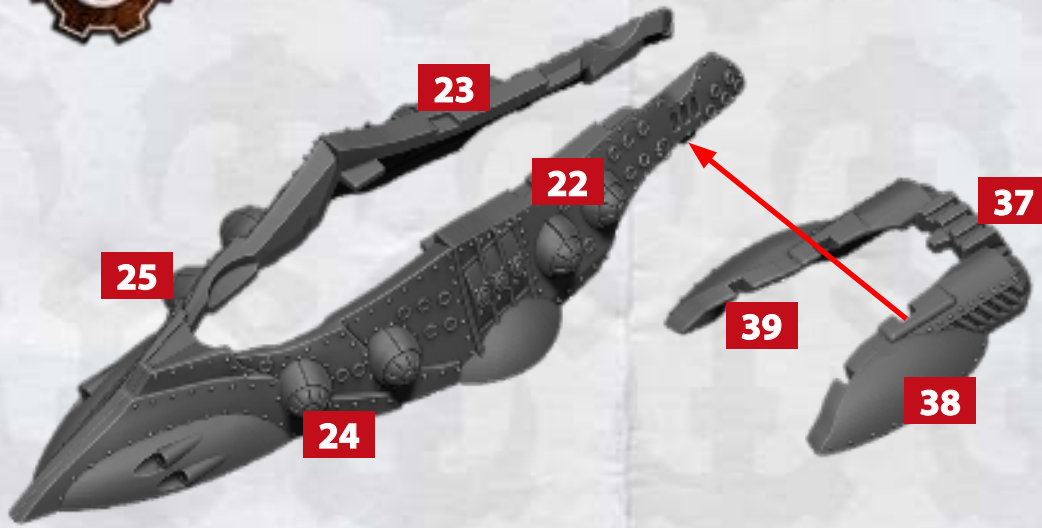

10-16

PULSE EMITTER

17-19

* ALL TURRETS ARE INTERCHANGEABLE

ENLIGHTENED FRONTLINE SQUADRONS - ASSEMBLY INSTRUCTIONS

LOVELACE CLASS CRUISER

PARTICLE BEAMER

10-16

PULSE EMITTER

17-19

*** ALL TURRETS ARE INTERCHANGEABLE**

ENLIGHTENED FRONTLINE SQUADRONS - ASSEMBLY INSTRUCTIONS

USE THESE PARTS TO BUILD COPERNICUS, CHATELET & STILETTO CLASS CRUISERS

ENLIGHTENED FRONTLINE SQUADRONS - ASSEMBLY INSTRUCTIONS

COPERNICUS CLASS CRUISER

CHATELET CLASS CRUISER

**PARTICLE
BEAMER**

10-16

**PULSE
EMITTER**

17-19

*** ALL TURRETS ARE INTERCHANGEABLE**

ENLIGHTENED FRONTLINE SQUADRONS - ASSEMBLY INSTRUCTIONS

STILETTO CLASS CRUISER

PARTICLE BEAMER

10-16

PULSE EMITTER

17-19

* ALL TURRETS ARE INTERCHANGEABLE