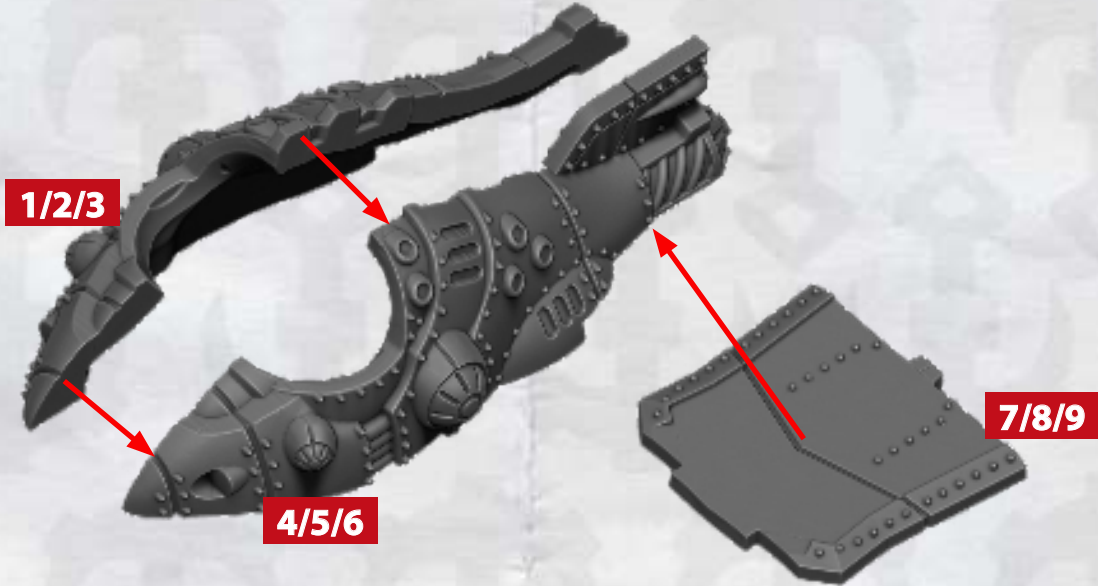

ENLIGHTENED FRONTLINE SQUADRONS - ASSEMBLY INSTRUCTIONS

TURRET FOR GERMAIN CLASS ZEBEK

TURRET FOR MERIAN CLASS FRIGATE

PARTICLE BEAMER

PULSE EMITTER

GERMAIN ZEBEK / MERIAN FRIGATE

* ALL TURRETS ARE INTERCHANGEABLE

ENLIGHTENED FRONTLINE SQUADRONS - ASSEMBLY INSTRUCTIONS

USE THESE PARTS TO BUILD ANTARCTICA, LOVELACE & ULYSSES CLASS CRUISERS

ENLIGHTENED FRONTLINE SQUADRONS - ASSEMBLY INSTRUCTIONS

29

30

ANTARCTICA CLASS CRUISER