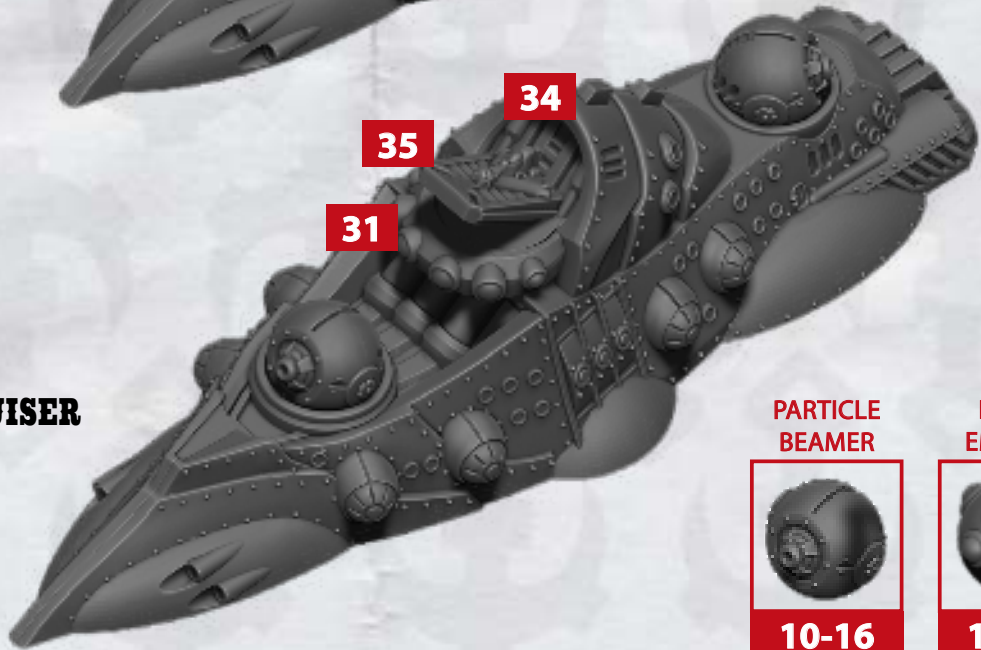

ENLIGHTENED FRONTLINE SQUADRONS - ASSEMBLY INSTRUCTIONS

TURRET FOR GERMAIN CLASS ZEBEK

TURRET FOR MERIAN CLASS FRIGATE

PARTICLE BEAMER

PULSE EMITTER

GERMAIN ZEBEK / MERIAN FRIGATE

* ALL TURRETS ARE INTERCHANGEABLE

ENLIGHTENED FRONTLINE SQUADRONS - ASSEMBLY INSTRUCTIONS

USE THESE PARTS TO BUILD ANTARCTICA, LOVELACE & ULYSSES CLASS CRUISERS

ENLIGHTENED FRONTLINE SQUADRONS - ASSEMBLY INSTRUCTIONS

29

30

ANTARCTICA CLASS CRUISER

32

33

31

ULYSSES CLASS CRUISER

35

34

31

PARTICLE BEAMER

10-16

PULSE EMITTER

17-19

* ALL TURRETS ARE INTERCHANGEABLE

ENLIGHTENED FRONTLINE SQUADRONS - ASSEMBLY INSTRUCTIONS

LOVELACE CLASS CRUISER

PARTICLE BEAMER

10-16