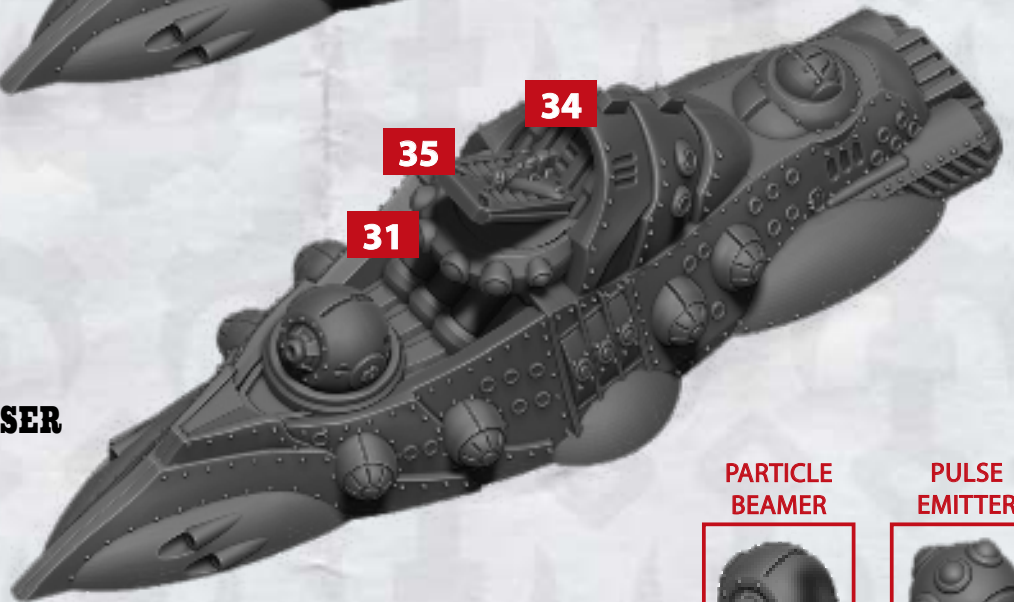

ENLIGHTENED FRONTLINE SQUADRONS - ASSEMBLY INSTRUCTIONS

TURRET FOR GERMAIN CLASS ZEBEK

TURRET FOR MERIAN CLASS FRIGATE

PARTICLE BEAMER

PULSE EMITTER

GERMAIN ZEBEK / MERIAN FRIGATE

* ALL TURRETS ARE INTERCHANGEABLE

10-16

PULSE EMITTER

17-19

* ALL TURRETS ARE INTERCHANGEABLE

ENLIGHTENED FRONTLINE SQUADRONS - ASSEMBLY INSTRUCTIONS

LOVELACE CLASS CRUISER

PARTICLE BEAMER

10-16

PULSE EMITTER

17-19

*** ALL TURRETS ARE INTERCHANGEABLE**

ENLIGHTENED FRONTLINE SQUADRONS - ASSEMBLY INSTRUCTIONS

USE THESE PARTS TO BUILD COPERNICUS, CHATELET & STILETTO CLASS CRUISERS

ENLIGHTENED FRONTLINE SQUADRONS - ASSEMBLY INSTRUCTIONS

COPERNICUS CLASS CRUISER

CHATELET CLASS CRUISER

**PARTICLE
BEAMER**

10-16

**PULSE
EMITTER**

17-19

*** ALL TURRETS ARE INTERCHANGEABLE**

ENLIGHTENED FRONTLINE SQUADRONS - ASSEMBLY INSTRUCTIONS