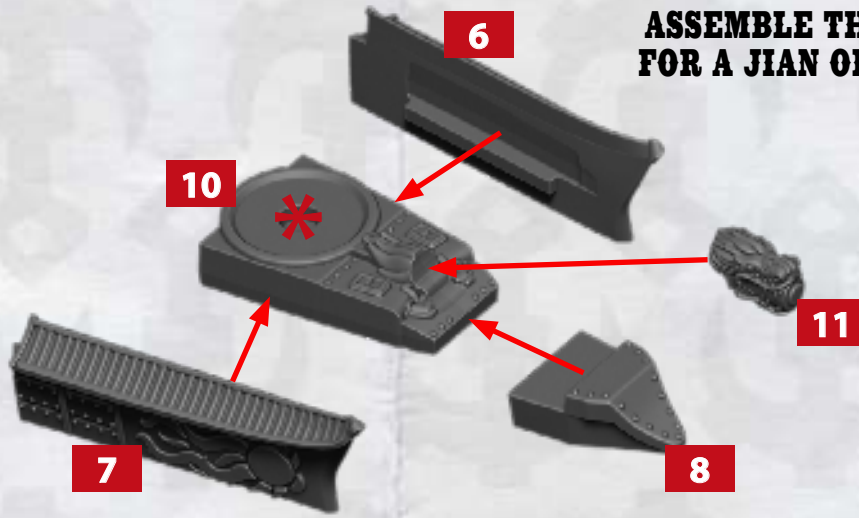

**ASSEMBLE BOTH OF THESE COMPONENTS
FOR JIAN, WUSONG, MERU OR DAO SHIPS**

**RINSE SPRUES IN WARM SOAPY WATER TO REMOVE ANY
MOULD RELEASE BEFORE ASSEMBLY.**

EMPIRE FRONTLINE SQUADRONS - ASSEMBLY INSTRUCTIONS

ASSEMBLE THIS COMPONENT FOR A JIAN OR WUSONG SHIP

ASSEMBLE THIS COMPONENT FOR A MERU OR DAO SHIP

HEAVY ROCKET BATTERY

HEAVY GUN BATTERY

42-44

45-47

* ALL TURRETS ARE INTERCHANGEABLE

RINSE SPRUES IN WARM SOAPY WATER TO REMOVE ANY MOULD RELEASE BEFORE ASSEMBLY.