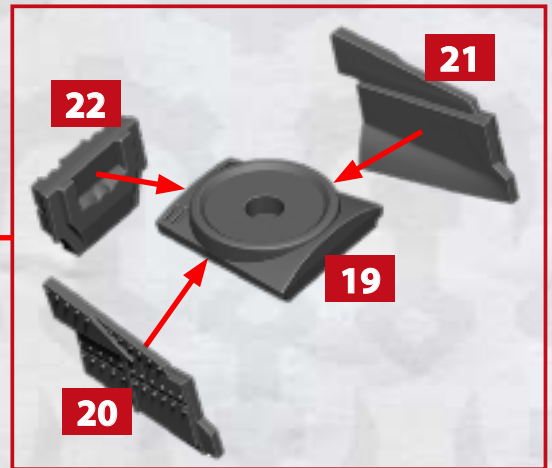

MERU HEAVY CRUISER