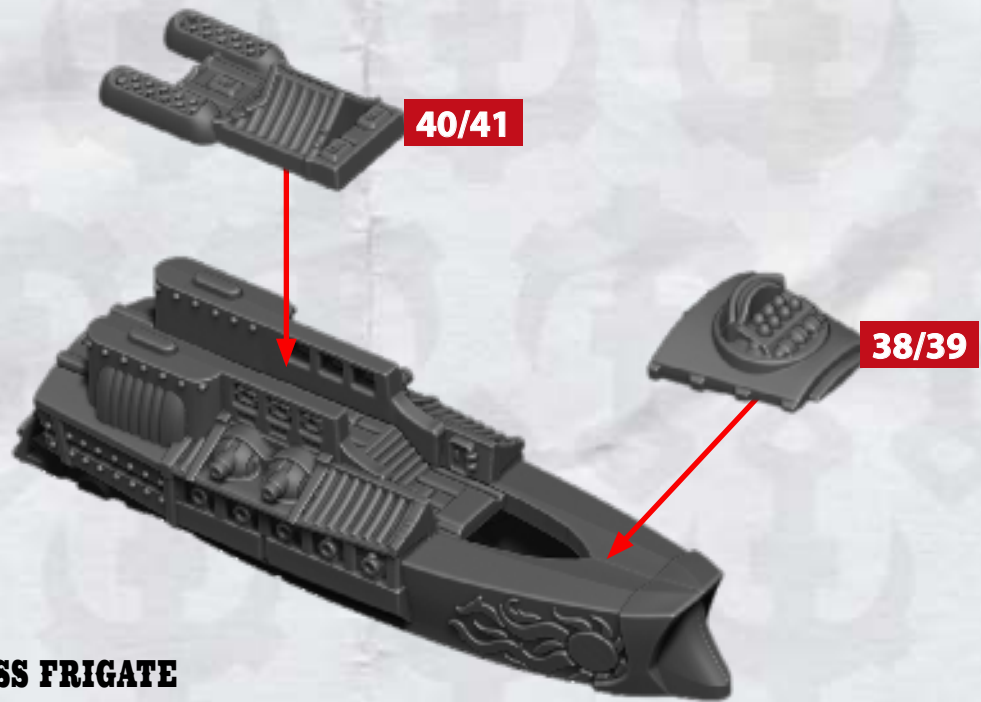

EMPIRE FRONTLINE SQUADRONS - ASSEMBLY INSTRUCTIONS

36/37

32/34

33/35

40/41

38/39

SHANGHAI CLASS FRIGATE

EMPIRE FRONTLINE SQUADRONS - ASSEMBLY INSTRUCTIONS

ASSEMBLE THIS COMPONENT FOR A JIAN OR WUSONG SHIP

ASSEMBLE THIS COMPONENT FOR A MERU OR DAO SHIP

HEAVY ROCKET BATTERY

HEAVY GUN BATTERY

42-44

45-47

* ALL TURRETS ARE INTERCHANGEABLE

RINSE SPRUES IN WARM SOAPY WATER TO REMOVE ANY MOULD RELEASE BEFORE ASSEMBLY.