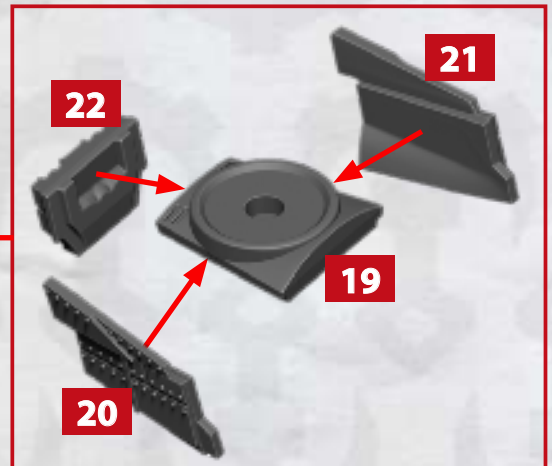

JIAN CRUISER