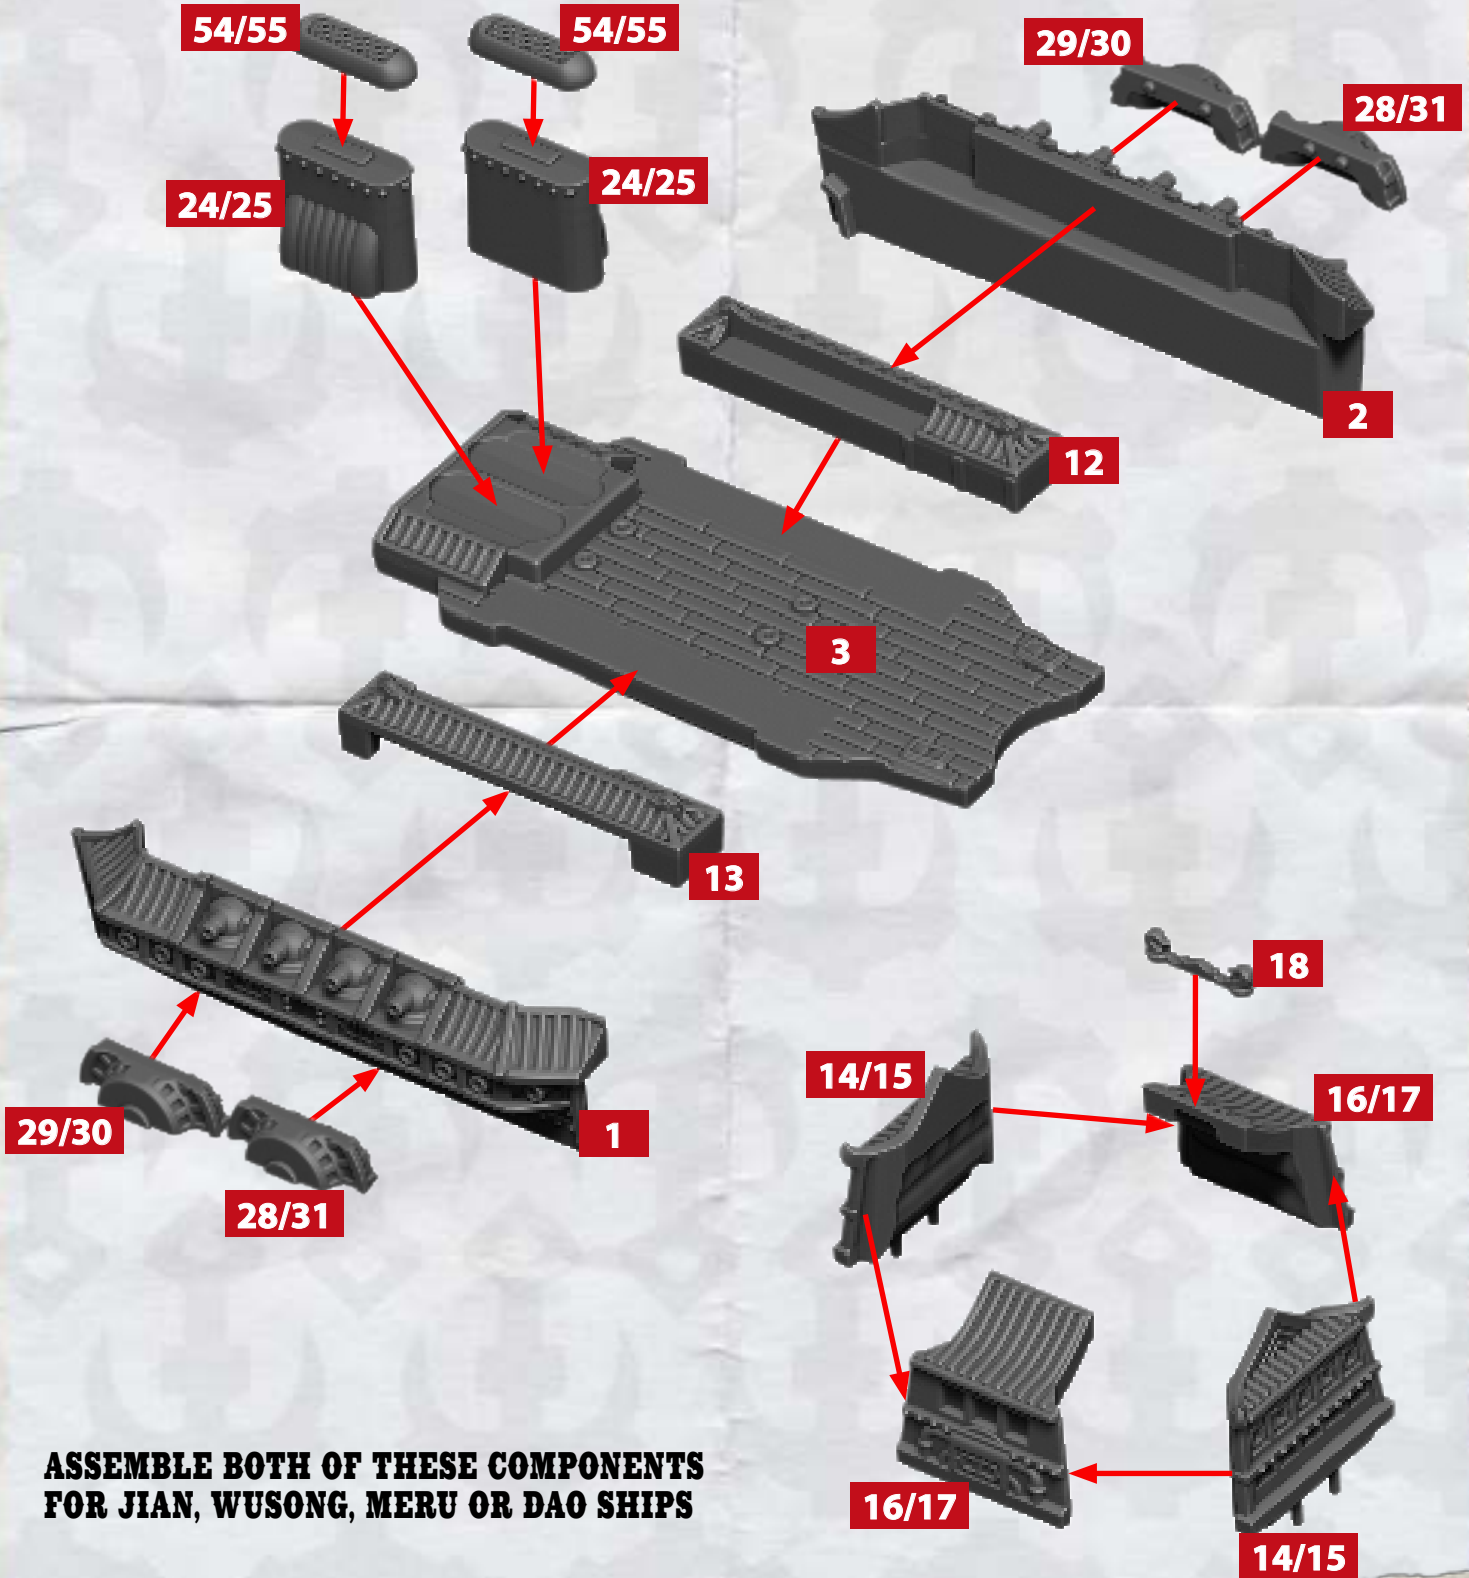

EMPIRE FRONTLINE SQUADRONS - ASSEMBLY INSTRUCTIONS

36/37

32/34

33/35

40/41

38/39

SHANGHAI CLASS FRIGATE

EMPIRE FRONTLINE SQUADRONS - ASSEMBLY INSTRUCTIONS

**ASSEMBLE BOTH OF THESE COMPONENTS
FOR JIAN, WUSONG, MERU OR DAO SHIPS**

**RINSE SPRUES IN WARM SOAPY WATER TO REMOVE ANY
MOULD RELEASE BEFORE ASSEMBLY.**

EMPIRE FRONTLINE SQUADRONS - ASSEMBLY INSTRUCTIONS

JIAN CRUISER

23

WUSONG MONITOR

HEAVY ROCKET BATTERY

42-44

HEAVY GUN BATTERY

45-47

* ALL TURRETS ARE INTERCHANGEABLE

45-47

* ALL TURRETS ARE INTERCHANGEABLE

RINSE SPRUES IN WARM SOAPY WATER TO REMOVE ANY MOULD RELEASE BEFORE ASSEMBLY.