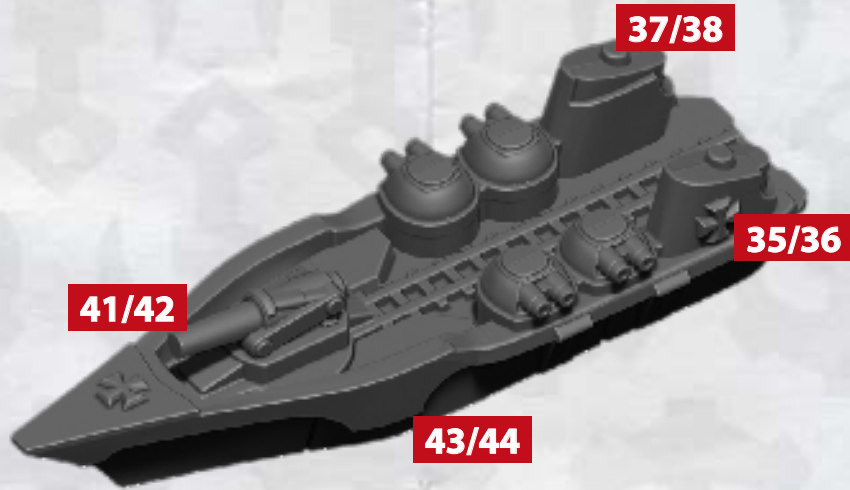

ARMINIUS FRIGATE