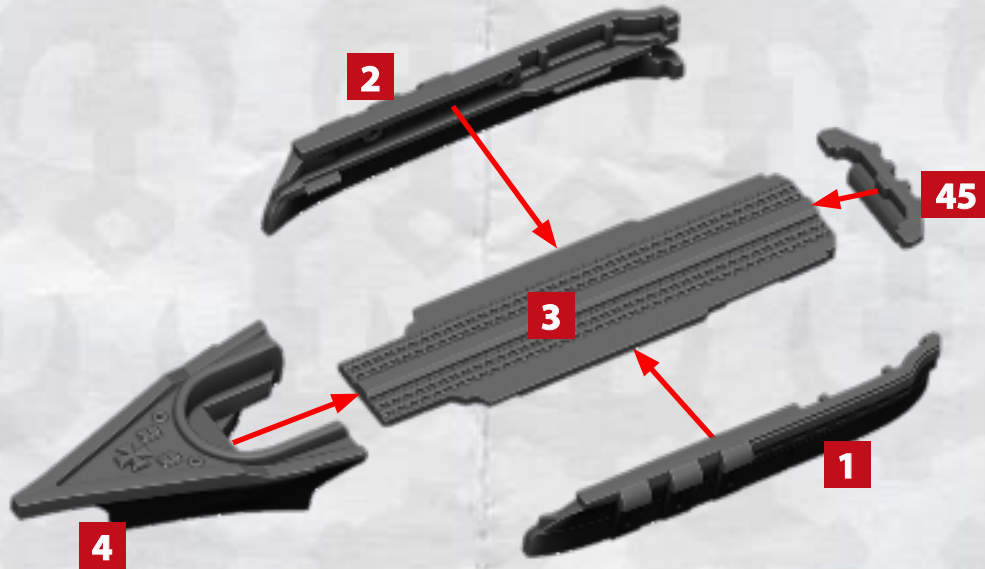

ELECTOR BATTLEFLEET - ASSEMBLY INSTRUCTIONS

**USE THESE PARTS TO BUILD AN ELECTOR, HEIDELBERG, KAISER,
SMS BRANDENBURG, SMS HOLTZENDORF OR SMS TIRPITZ BATTLESHIP**

ELECTOR BATTLEFLEET - ASSEMBLY INSTRUCTIONS

BATTLESHIP OPTIONS

- B & D - ELECTOR**
- A & C - HEIDELBERG**
- A & D - KAISER**
- B & E - SMS BRANDENBURG**
- B & C - SMS HOLTZENDORF**
- A & E - SMS TIRPITZ**

HEAVY
ROCKET
BATTERY

7-10

HEAVY
ARC GUN
BATTERY

25-28

EACH SPRUE IN THIS SET INCLUDES ONE TRAIN (PART 24)
& ONE GUSTAV BOMBARD (PARTS 15 & 16)

* ALL TURRETS ARE INTERCHANGEABLE

ELECTOR BATTLEFLEET - ASSEMBLY INSTRUCTIONS

**USE THESE PARTS TO BUILD
AUGUSTUS, BLUCHER & SCHAUMBURG CLASS CRUISERS**

ELECTOR BATTLEFLEET - ASSEMBLY INSTRUCTIONS

HEAVY
ROCKET
BATTERY

7-10

HEAVY
ARC GUN
BATTERY

25-28

BLUCHER CLASS CRUISER

* ALL TURRETS ARE INTERCHANGEABLE

ELECTOR BATTLEFLEET - ASSEMBLY INSTRUCTIONS