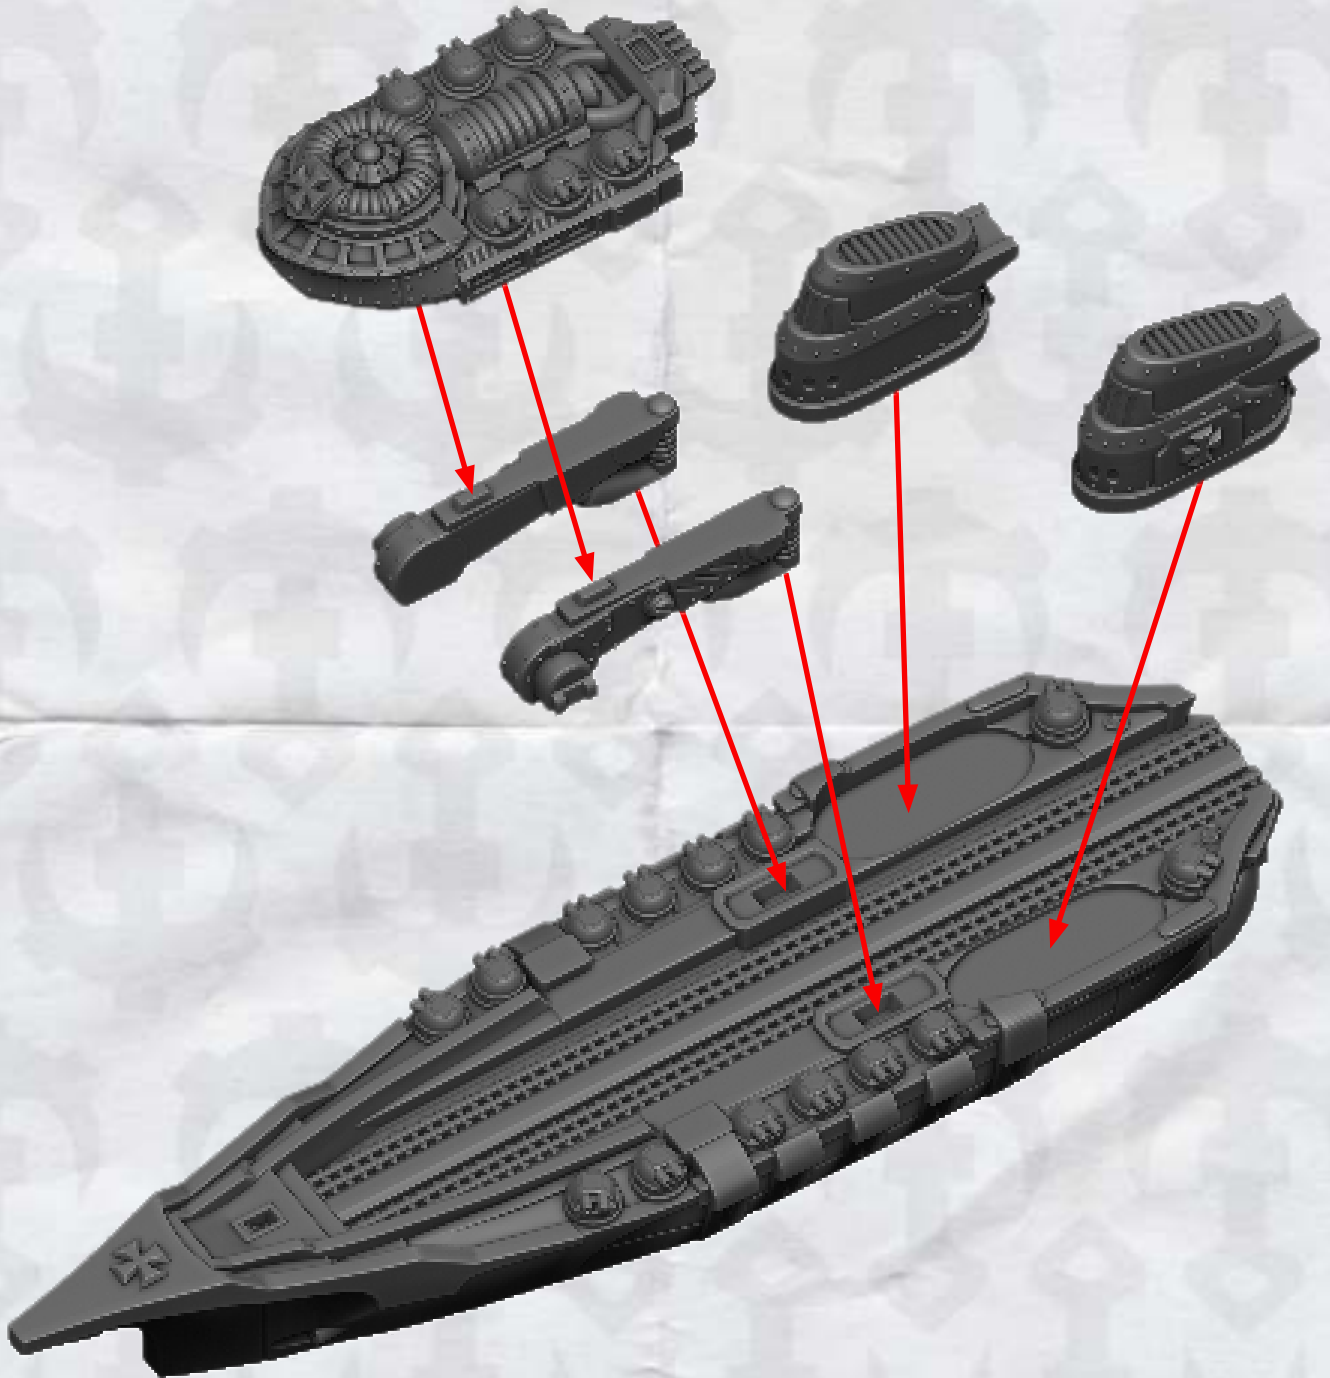

ELECTOR BATTLEFLEET - ASSEMBLY INSTRUCTIONS

**USE THESE PARTS TO BUILD AN ELECTOR, HEIDELBERG, KAISER,
SMS BRANDENBURG, SMS HOLTZENDORF OR SMS TIRPITZ BATTLESHIP**

ELECTOR BATTLEFLEET - ASSEMBLY INSTRUCTIONS

BATTLESHIP OPTIONS

- B & D - ELECTOR**
- A & C - HEIDELBERG**
- A & D - KAISER**
- B & E - SMS BRANDENBURG**
- B & C - SMS HOLTZENDORF**
- A & E - SMS TIRPITZ**

HEAVY
ROCKET
BATTERY

7-10

HEAVY
ARC GUN
BATTERY

25-28

EACH SPRUE IN THIS SET INCLUDES ONE TRAIN (PART 24)
& ONE GUSTAV BOMBARD (PARTS 15 & 16)

* ALL TURRETS ARE INTERCHANGEABLE

ELECTOR BATTLEFLEET - ASSEMBLY INSTRUCTIONS

**USE THESE PARTS TO BUILD
AUGUSTUS, BLUCHER & SCHAUMBURG CLASS CRUISERS**

ELECTOR BATTLEFLEET - ASSEMBLY INSTRUCTIONS

HEAVY
ROCKET
BATTERY

7-10

HEAVY
ARC GUN
BATTERY

25-28

BLUCHER CLASS CRUISER

* ALL TURRETS ARE INTERCHANGEABLE

ELECTOR BATTLEFLEET - ASSEMBLY INSTRUCTIONS