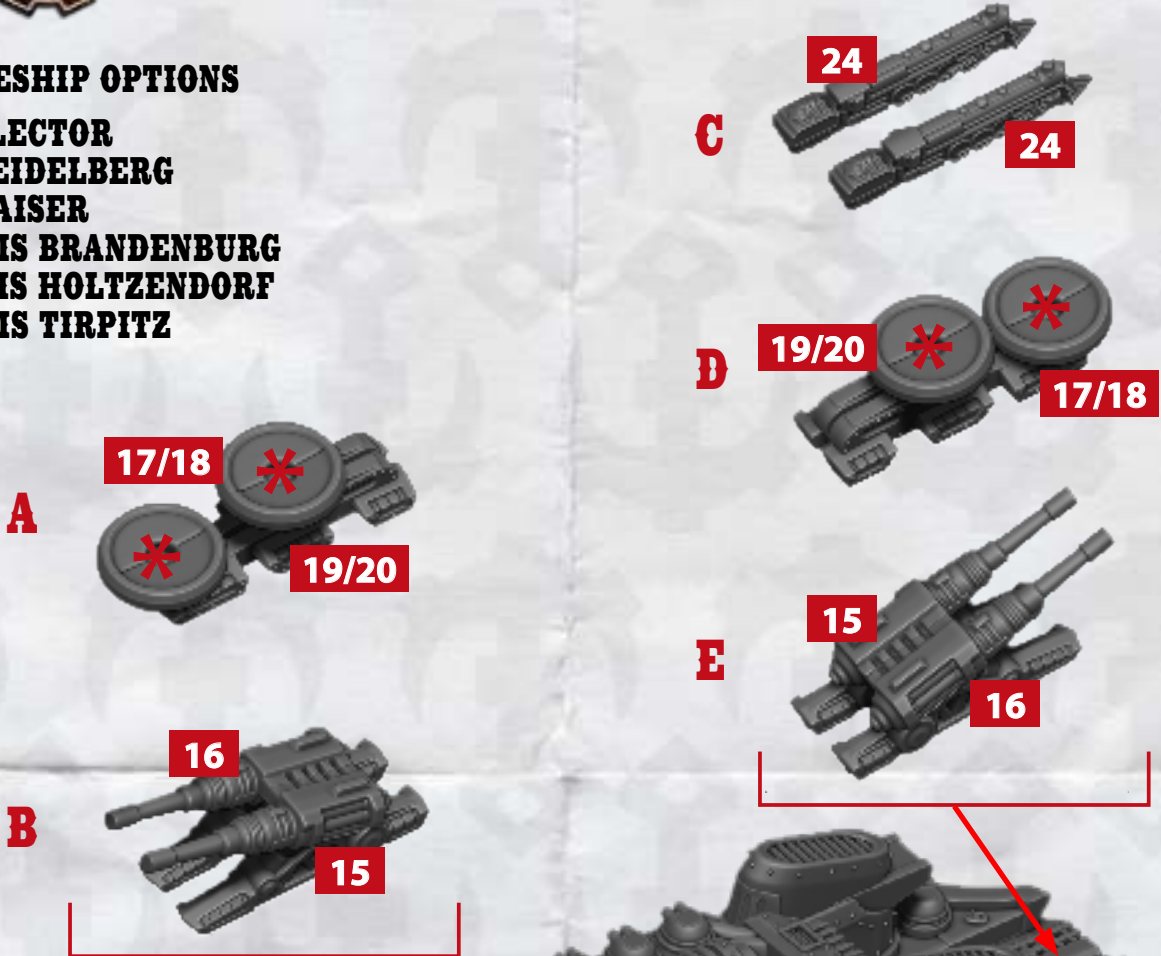

ELECTOR BATTLEFLEET - ASSEMBLY INSTRUCTIONS

**USE THESE PARTS TO BUILD AN ELECTOR, HEIDELBERG, KAISER,
SMS BRANDENBURG, SMS HOLTZENDORF OR SMS TIRPITZ BATTLESHIP**

ELECTOR BATTLEFLEET - ASSEMBLY INSTRUCTIONS

BATTLESHIP OPTIONS

- B & D - ELECTOR**
- A & C - HEIDELBERG**
- A & D - KAISER**
- B & E - SMS BRANDENBURG**
- B & C - SMS HOLTZENDORF**
- A & E - SMS TIRPITZ**

HEAVY
ROCKET
BATTERY

7-10

HEAVY
ARC GUN
BATTERY

25-28

EACH SPRUE IN THIS SET INCLUDES ONE TRAIN (PART 24)
& ONE GUSTAV BOMBARD (PARTS 15 & 16)

* ALL TURRETS ARE INTERCHANGEABLE

ELECTOR BATTLEFLEET - ASSEMBLY INSTRUCTIONS

**USE THESE PARTS TO BUILD
AUGUSTUS, BLUCHER & SCHAUMBURG CLASS CRUISERS**

ELECTOR BATTLEFLEET - ASSEMBLY INSTRUCTIONS

HEAVY
ROCKET
BATTERY

7-10

HEAVY
ARC GUN
BATTERY

25-28

BLUCHER CLASS CRUISER

* ALL TURRETS ARE INTERCHANGEABLE

ELECTOR BATTLEFLEET - ASSEMBLY INSTRUCTIONS