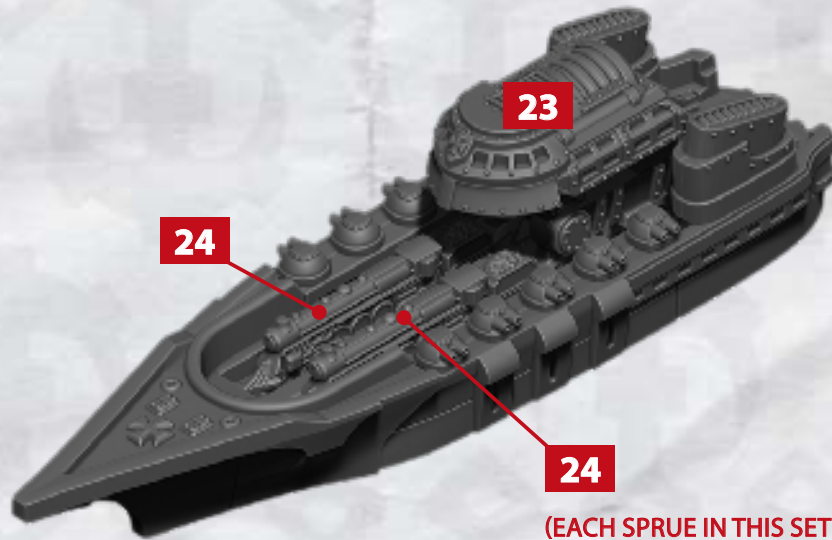

25-28

EACH SPRUE IN THIS SET INCLUDES ONE TRAIN (PART 24)
& ONE GUSTAV BOMBARD (PARTS 15 & 16)

* ALL TURRETS ARE INTERCHANGEABLE

ELECTOR BATTLEFLEET - ASSEMBLY INSTRUCTIONS

**USE THESE PARTS TO BUILD
AUGUSTUS, BLUCHER & SCHAUMBURG CLASS CRUISERS**

ELECTOR BATTLEFLEET - ASSEMBLY INSTRUCTIONS

HEAVY
ROCKET
BATTERY

7-10

HEAVY
ARC GUN
BATTERY

25-28

BLUCHER CLASS CRUISER

* ALL TURRETS ARE INTERCHANGEABLE

ELECTOR BATTLEFLEET - ASSEMBLY INSTRUCTIONS