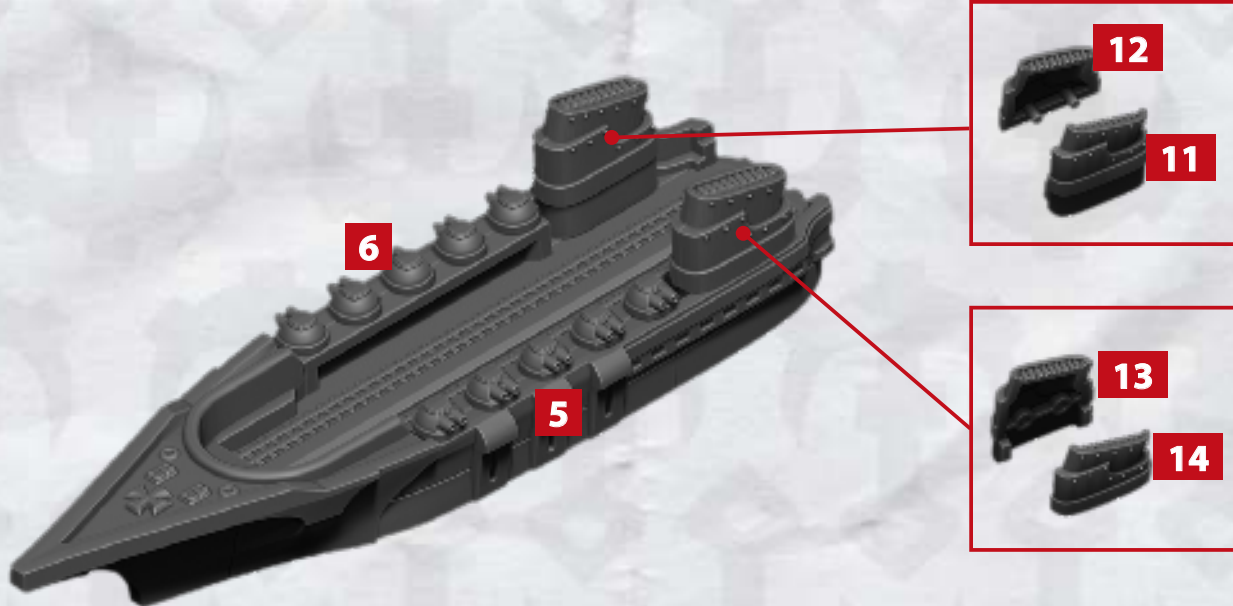

ELECTOR BATTLEFLEET - ASSEMBLY INSTRUCTIONS

**USE THESE PARTS TO BUILD AN ELECTOR, HEIDELBERG, KAISER,
SMS BRANDENBURG, SMS HOLTZENDORF OR SMS TIRPITZ BATTLESHIP**

ELECTOR BATTLEFLEET - ASSEMBLY INSTRUCTIONS

BATTLESHIP OPTIONS

- B & D - ELECTOR**
- A & C - HEIDELBERG**
- A & D - KAISER**
- B & E - SMS BRANDENBURG**
- B & C - SMS HOLTZENDORF**
- A & E - SMS TIRPITZ**

HEAVY
ROCKET
BATTERY

7-10

HEAVY
ARC GUN
BATTERY

25-28

EACH SPRUE IN THIS SET INCLUDES ONE TRAIN (PART 24)
& ONE GUSTAV BOMBARD (PARTS 15 & 16)

* ALL TURRETS ARE INTERCHANGEABLE

ELECTOR BATTLEFLEET - ASSEMBLY INSTRUCTIONS

**USE THESE PARTS TO BUILD
AUGUSTUS, BLUCHER & SCHAUMBURG CLASS CRUISERS**

ELECTOR BATTLEFLEET - ASSEMBLY INSTRUCTIONS

HEAVY
ROCKET
BATTERY

7-10

HEAVY
ARC GUN
BATTERY

25-28

BLUCHER CLASS CRUISER

* ALL TURRETS ARE INTERCHANGEABLE

ELECTOR BATTLEFLEET - ASSEMBLY INSTRUCTIONS