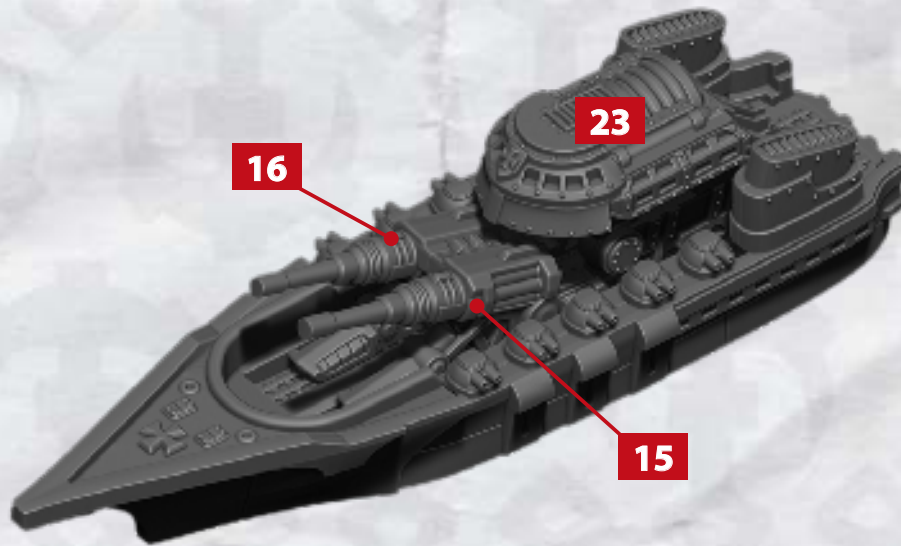

AUGUSTUS CLASS CRUISER

WARCRADLE
STUDIOS

RINSE SPRUES IN WARM SOAPY WATER TO REMOVE ANY
MOULD RELEASE BEFORE ASSEMBLY.

WARCRADLE STUDIOS IS A TRADING NAME OF WAYLAND GAMES LIMITED. DYSTOPIAN WARS IS A TRADEMARK OF WAYLAND GAMES LIMITED.
ILLUSTRATIONS AND DESIGNS ARE COPYRIGHT © 2021 WAYLAND GAMES LIMITED.