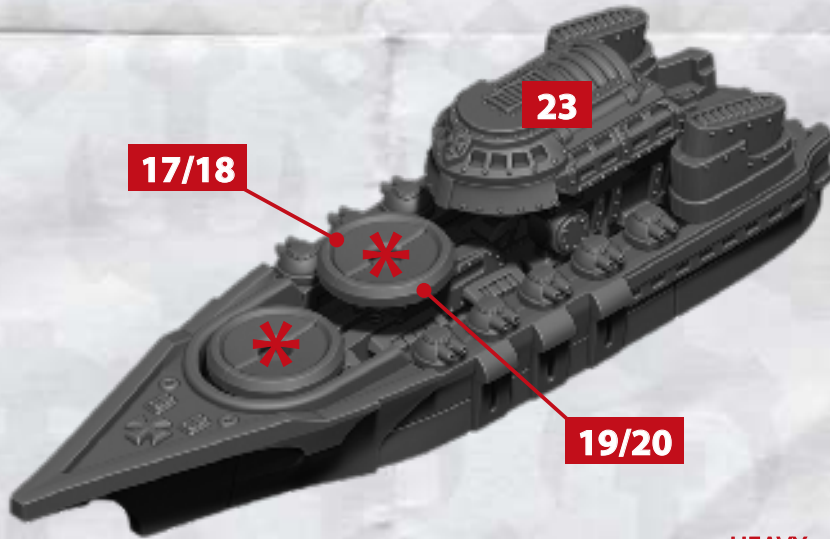

25-28

EACH SPRUE IN THIS SET INCLUDES ONE TRAIN (PART 24)
& ONE GUSTAV BOMBARD (PARTS 15 & 16)

* ALL TURRETS ARE INTERCHANGEABLE

ELECTOR BATTLEFLEET - ASSEMBLY INSTRUCTIONS

**USE THESE PARTS TO BUILD
AUGUSTUS, BLUCHER & SCHAUMBURG CLASS CRUISERS**

ELECTOR BATTLEFLEET - ASSEMBLY INSTRUCTIONS

HEAVY
ROCKET
BATTERY

7-10

HEAVY
ARC GUN
BATTERY

25-28

BLUCHER CLASS CRUISER

* ALL TURRETS ARE INTERCHANGEABLE

ELECTOR BATTLEFLEET - ASSEMBLY INSTRUCTIONS