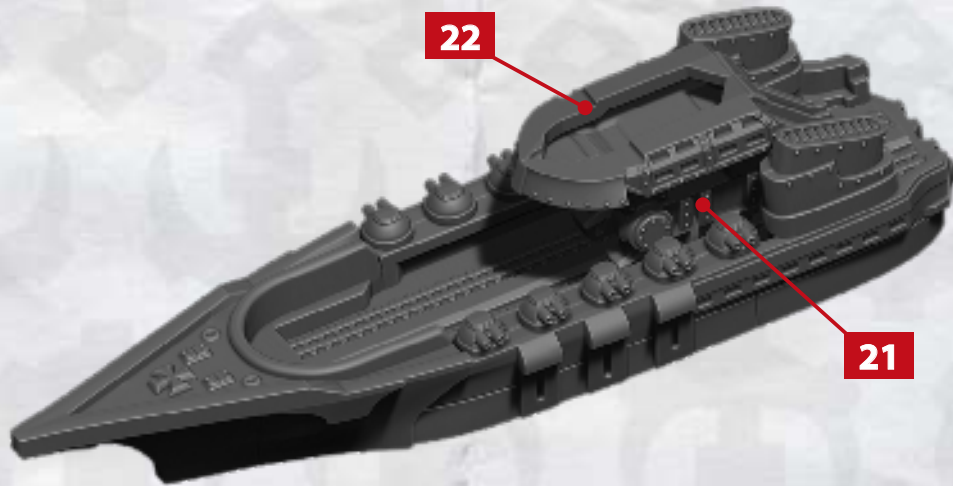

AUGUSTUS CLASS CRUISER

WARCRADLE
STUDIOS

RINSE SPRUES IN WARM SOAPY WATER TO REMOVE ANY
MOULD RELEASE BEFORE ASSEMBLY.

WARCRADLE STUDIOS IS A TRADING NAME OF WAYLAND GAMES LIMITED. DYSTOPIAN WARS IS A TRADEMARK OF WAYLAND GAMES LIMITED.
ILLUSTRATIONS AND DESIGNS ARE COPYRIGHT © 2021 WAYLAND GAMES LIMITED.