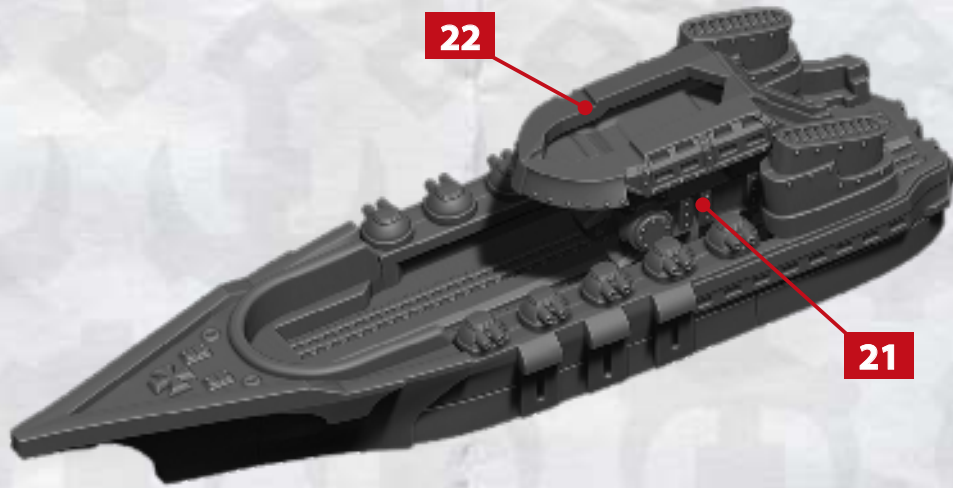

25-28

EACH SPRUE IN THIS SET INCLUDES ONE TRAIN (PART 24)
& ONE GUSTAV BOMBARD (PARTS 15 & 16)

* ALL TURRETS ARE INTERCHANGEABLE

ELECTOR BATTLEFLEET - ASSEMBLY INSTRUCTIONS

**USE THESE PARTS TO BUILD
AUGUSTUS, BLUCHER & SCHAUMBURG CLASS CRUISERS**

ELECTOR BATTLEFLEET - ASSEMBLY INSTRUCTIONS

HEAVY
ROCKET
BATTERY

7-10

HEAVY
ARC GUN
BATTERY

25-28

BLUCHER CLASS CRUISER

* ALL TURRETS ARE INTERCHANGEABLE

ELECTOR BATTLEFLEET - ASSEMBLY INSTRUCTIONS