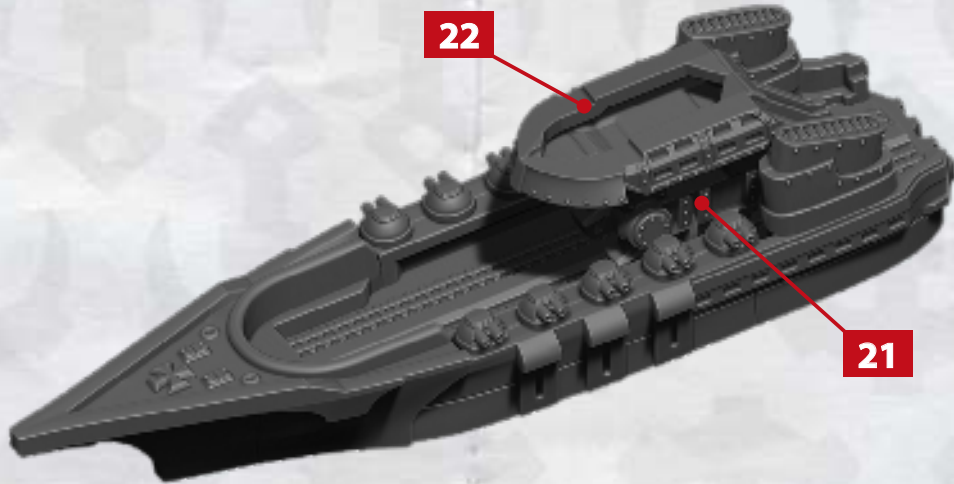

25-28

EACH SPRUE IN THIS SET INCLUDES ONE TRAIN (PART 24)
& ONE GUSTAV BOMBARD (PARTS 15 & 16)

* ALL TURRETS ARE INTERCHANGEABLE

ELECTOR BATTLEFLEET - ASSEMBLY INSTRUCTIONS

**USE THESE PARTS TO BUILD
AUGUSTUS, BLUCHER & SCHAUMBURG CLASS CRUISERS**

ELECTOR BATTLEFLEET - ASSEMBLY INSTRUCTIONS

HEAVY
ROCKET
BATTERY

7-10

HEAVY
ARC GUN
BATTERY

25-28

BLUCHER CLASS CRUISER

* ALL TURRETS ARE INTERCHANGEABLE

ELECTOR BATTLEFLEET - ASSEMBLY INSTRUCTIONS