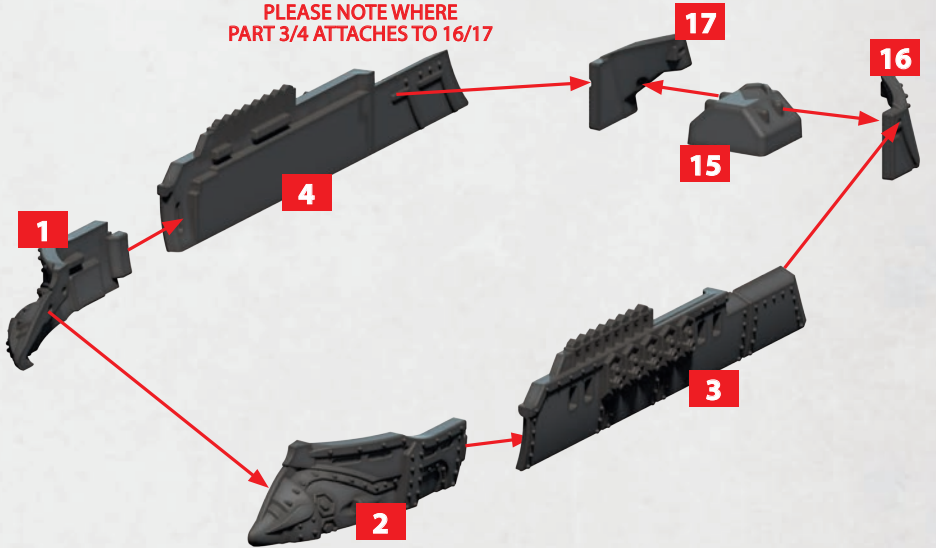

BRIDGE - ALL SUPPORT CRUISERS

PARTS CAN BE FOUND ON THE SULTANATE SUPPORT SQUADRONS SPRUES

HULL - ALL SUPPORT CRUISERS

PARTS CAN BE FOUND ON THE SULTANATE SUPPORT SQUADRONS SPRUES

PLEASE NOTE WHERE
PART 3/4 ATTACHES TO 16/17

CONSTANTINOPOLE CLASS CARRIER

PARTS CAN BE FOUND ON THE SULTANATE SUPPORT SQUADRONS SPRUES

MIHRIMAH CLASS FLECHETTE CRUISER

PARTS CAN BE FOUND ON THE SULTANATE SUPPORT SQUADRONS SPRUES

AYDIN CLASS SUPPLY CRUISER