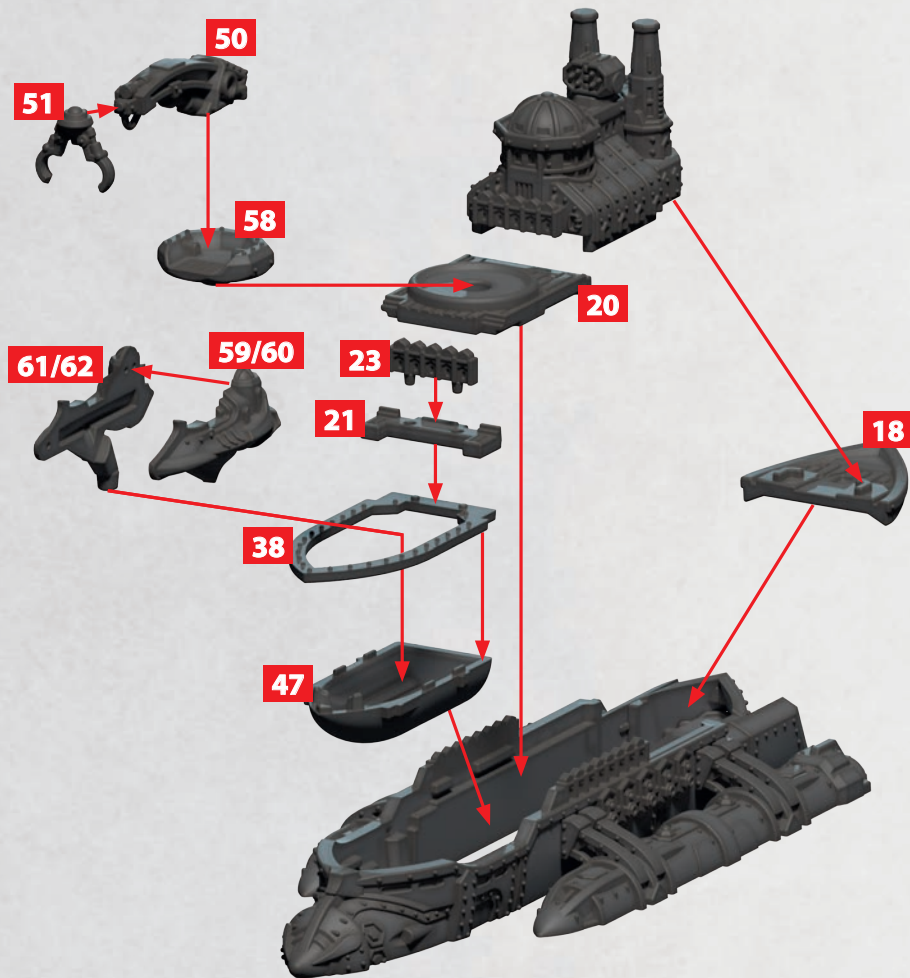

BRIDGE - ALL SUPPORT CRUISERS

PARTS CAN BE FOUND ON THE SULTANATE SUPPORT SQUADRONS SPRUES

HULL - ALL SUPPORT CRUISERS

PARTS CAN BE FOUND ON THE SULTANATE SUPPORT SQUADRONS SPRUES

PLEASE NOTE WHERE
PART 3/4 ATTACHES TO 16/17

CONSTANTINOPOLE CLASS CARRIER

PARTS CAN BE FOUND ON THE SULTANATE SUPPORT SQUADRONS SPRUES

MIHRIMAH CLASS FLECHETTE CRUISER

PARTS CAN BE FOUND ON THE SULTANATE SUPPORT SQUADRONS SPRUES

AYDIN CLASS SUPPLY CRUISER

PARTS CAN BE FOUND ON THE SULTANATE SUPPORT SQUADRONS SPRUES

MOREA CLASS MINELAYING CRUISER

PARTS CAN BE FOUND ON THE SULTANATE SUPPORT SQUADRONS SPRUES

KONYA CLASS SKIFF CRUISER

PARTS CAN BE FOUND ON THE SULTANATE SUPPORT SQUADRONS SPRUES

ESCORT SKIFF

PARTS CAN BE FOUND ON THE SULTANATE SUPPORT SQUADRONS SPRUES

TEMIR CLASS FRIGATE

PARTS CAN BE FOUND ON THE SULTANATE FRONTLINE SQUADRONS SPRUES