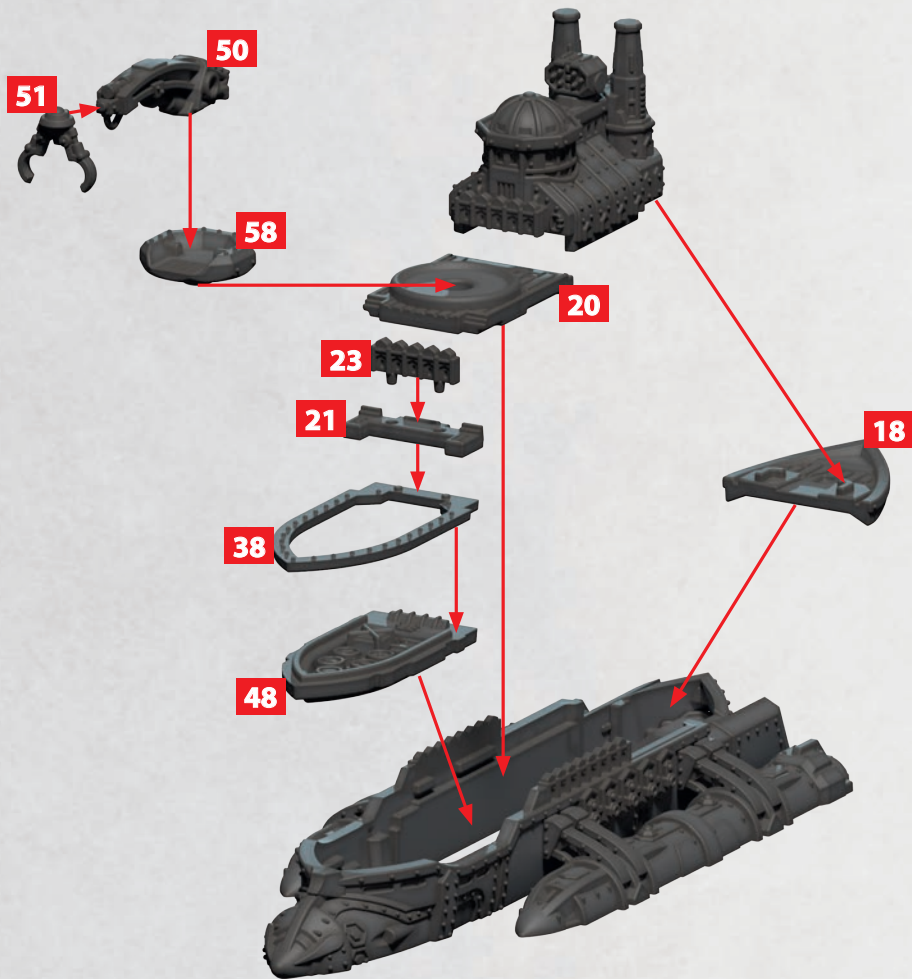

BRIDGE - ALL SUPPORT CRUISERS

PARTS CAN BE FOUND ON THE SULTANATE SUPPORT SQUADRONS SPRUES

HULL - ALL SUPPORT CRUISERS

PARTS CAN BE FOUND ON THE SULTANATE SUPPORT SQUADRONS SPRUES

PLEASE NOTE WHERE
PART 3/4 ATTACHES TO 16/17

CONSTANTINOPOLE CLASS CARRIER

PARTS CAN BE FOUND ON THE SULTANATE SUPPORT SQUADRONS SPRUES

MIHRIMAH CLASS FLECHETTE CRUISER

PARTS CAN BE FOUND ON THE SULTANATE SUPPORT SQUADRONS SPRUES

AYDIN CLASS SUPPLY CRUISER

PARTS CAN BE FOUND ON THE SULTANATE SUPPORT SQUADRONS SPRUES

MOREA CLASS MINELAYING CRUISER

PARTS CAN BE FOUND ON THE SULTANATE SUPPORT SQUADRONS SPRUES

KONYA CLASS SKIFF CRUISER

PARTS CAN BE FOUND ON THE SULTANATE SUPPORT SQUADRONS SPRUES

ESCORT SKIFF

PARTS CAN BE FOUND ON THE SULTANATE SUPPORT SQUADRONS SPRUES

TEMIR CLASS FRIGATE

PARTS CAN BE FOUND ON THE SULTANATE FRONTLINE SQUADRONS SPRUES