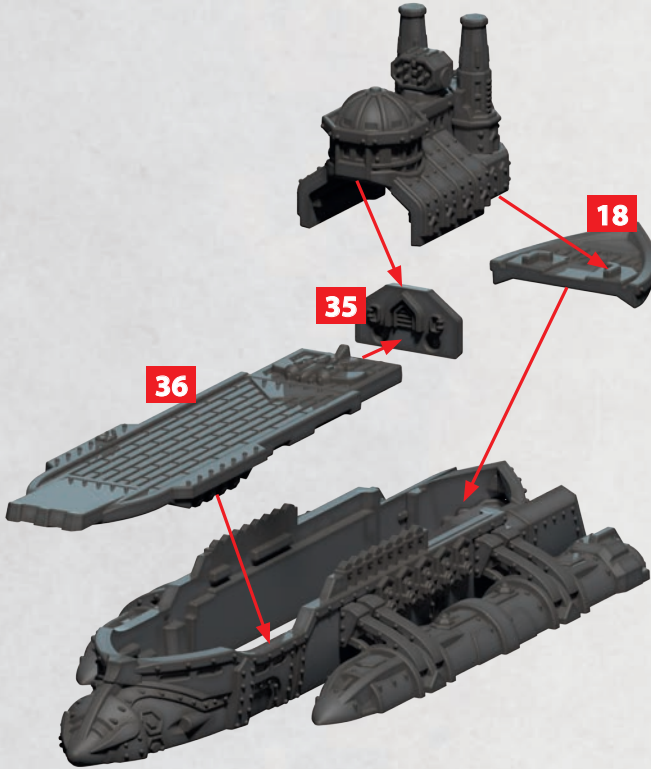

BRIDGE - ALL SUPPORT CRUISERS

PARTS CAN BE FOUND ON THE SULTANATE SUPPORT SQUADRONS SPRUES

HULL - ALL SUPPORT CRUISERS

PARTS CAN BE FOUND ON THE SULTANATE SUPPORT SQUADRONS SPRUES

PLEASE NOTE WHERE
PART 3/4 ATTACHES TO 16/17

CONSTANTINOPOLE CLASS CARRIER

PARTS CAN BE FOUND ON THE SULTANATE SUPPORT SQUADRONS SPRUES

MIHRIMAH CLASS FLECHETTE CRUISER

PARTS CAN BE FOUND ON THE SULTANATE SUPPORT SQUADRONS SPRUES

AYDIN CLASS SUPPLY CRUISER

PARTS CAN BE FOUND ON THE SULTANATE SUPPORT SQUADRONS SPRUES

MOREA CLASS MINELAYING CRUISER

PARTS CAN BE FOUND ON THE SULTANATE SUPPORT SQUADRONS SPRUES

KONYA CLASS SKIFF CRUISER

PARTS CAN BE FOUND ON THE SULTANATE SUPPORT SQUADRONS SPRUES

ESCORT SKIFF

PARTS CAN BE FOUND ON THE SULTANATE SUPPORT SQUADRONS SPRUES

TEMIR CLASS FRIGATE

PARTS CAN BE FOUND ON THE SULTANATE FRONTLINE SQUADRONS SPRUES