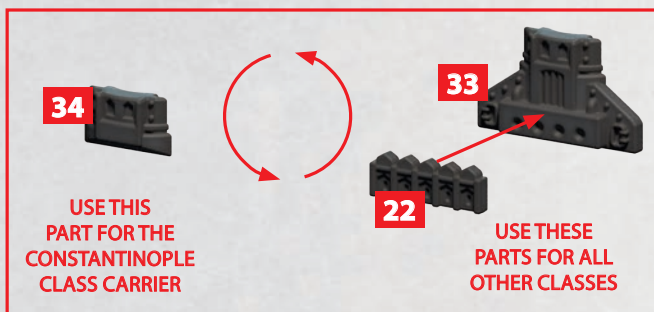

BRIDGE - ALL SUPPORT CRUISERS

PARTS CAN BE FOUND ON THE SULTANATE SUPPORT SQUADRONS SPRUES

HULL - ALL SUPPORT CRUISERS

PARTS CAN BE FOUND ON THE SULTANATE SUPPORT SQUADRONS SPRUES

PLEASE NOTE WHERE
PART 3/4 ATTACHES TO 16/17