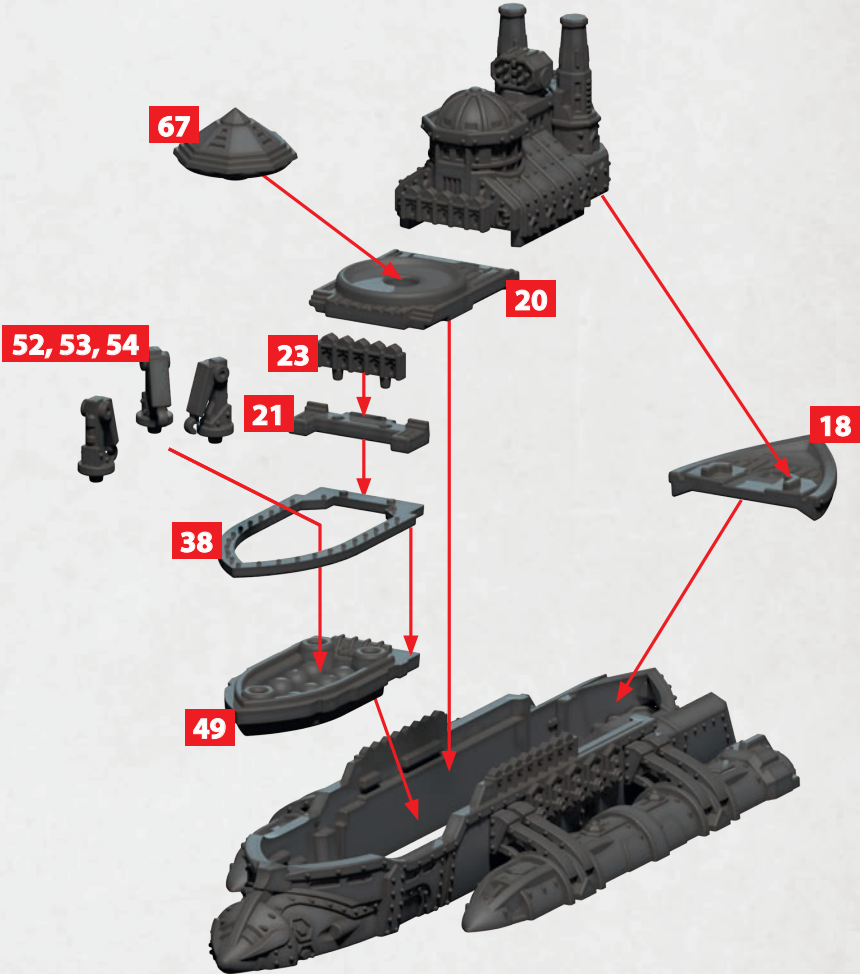

BRIDGE - ALL SUPPORT CRUISERS

PARTS CAN BE FOUND ON THE SULTANATE SUPPORT SQUADRONS SPRUES

HULL - ALL SUPPORT CRUISERS

PARTS CAN BE FOUND ON THE SULTANATE SUPPORT SQUADRONS SPRUES

PLEASE NOTE WHERE
PART 3/4 ATTACHES TO 16/17

CONSTANTINOPOLE CLASS CARRIER

PARTS CAN BE FOUND ON THE SULTANATE SUPPORT SQUADRONS SPRUES

MIHRIMAH CLASS FLECHETTE CRUISER

PARTS CAN BE FOUND ON THE SULTANATE SUPPORT SQUADRONS SPRUES

AYDIN CLASS SUPPLY CRUISER

PARTS CAN BE FOUND ON THE SULTANATE SUPPORT SQUADRONS SPRUES

MOREA CLASS MINELAYING CRUISER

PARTS CAN BE FOUND ON THE SULTANATE SUPPORT SQUADRONS SPRUES

KONYA CLASS SKIFF CRUISER

PARTS CAN BE FOUND ON THE SULTANATE SUPPORT SQUADRONS SPRUES

ESCORT SKIFF

PARTS CAN BE FOUND ON THE SULTANATE SUPPORT SQUADRONS SPRUES

TEMIR CLASS FRIGATE

PARTS CAN BE FOUND ON THE SULTANATE FRONTLINE SQUADRONS SPRUES