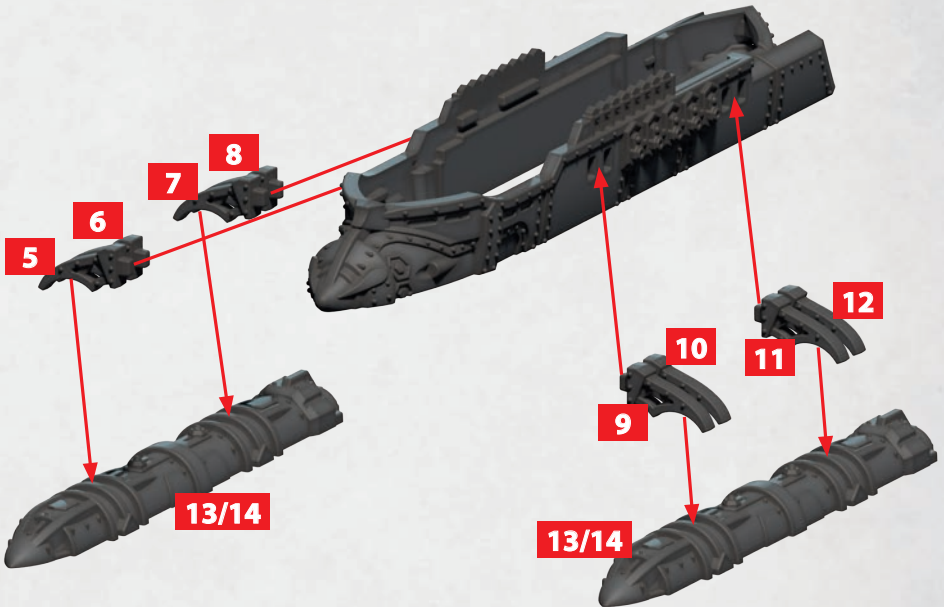

BRIDGE - ALL SUPPORT CRUISERS

PARTS CAN BE FOUND ON THE SULTANATE SUPPORT SQUADRONS SPRUES

HULL - ALL SUPPORT CRUISERS

PARTS CAN BE FOUND ON THE SULTANATE SUPPORT SQUADRONS SPRUES

PLEASE NOTE WHERE
PART 3/4 ATTACHES TO 16/17

CONSTANTINOPOLE CLASS CARRIER

PARTS CAN BE FOUND ON THE SULTANATE SUPPORT SQUADRONS SPRUES

MIHRIMAH CLASS FLECHETTE CRUISER

PARTS CAN BE FOUND ON THE SULTANATE SUPPORT SQUADRONS SPRUES

AYDIN CLASS SUPPLY CRUISER