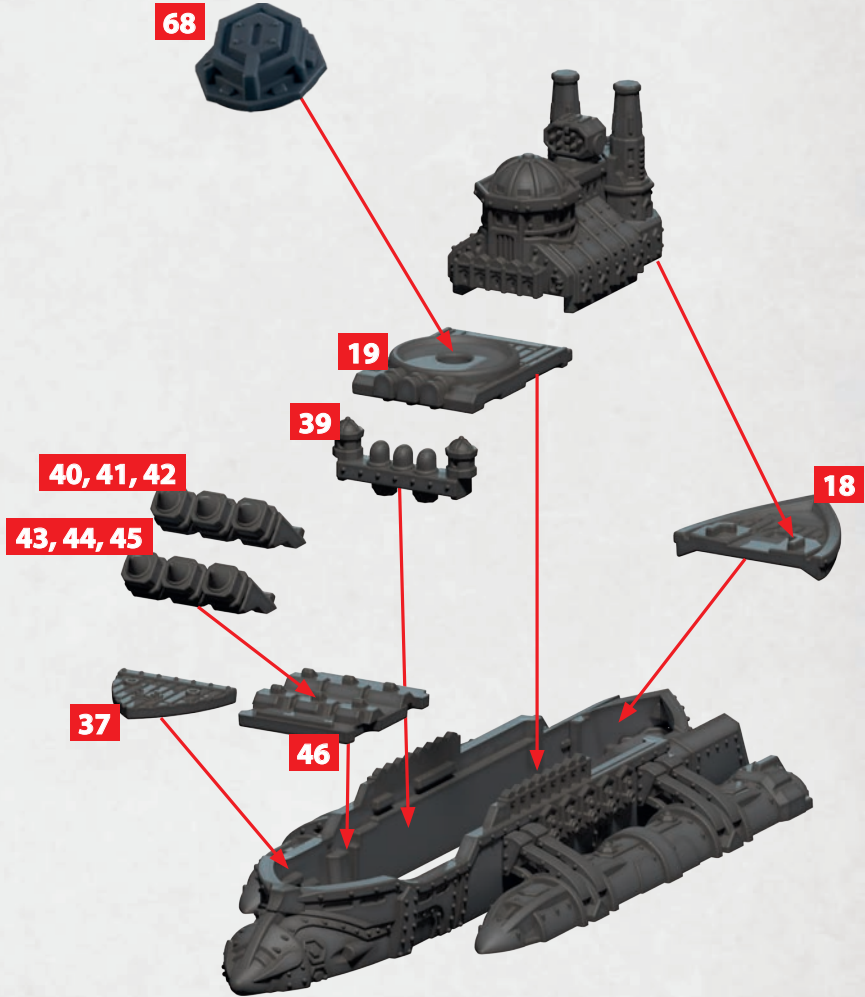

BRIDGE - ALL SUPPORT CRUISERS

PARTS CAN BE FOUND ON THE SULTANATE SUPPORT SQUADRONS SPRUES

HULL - ALL SUPPORT CRUISERS

PARTS CAN BE FOUND ON THE SULTANATE SUPPORT SQUADRONS SPRUES

PLEASE NOTE WHERE
PART 3/4 ATTACHES TO 16/17

CONSTANTINOPOLE CLASS CARRIER

PARTS CAN BE FOUND ON THE SULTANATE SUPPORT SQUADRONS SPRUES

MIHRIMAH CLASS FLECHETTE CRUISER

PARTS CAN BE FOUND ON THE SULTANATE SUPPORT SQUADRONS SPRUES

AYDIN CLASS SUPPLY CRUISER

PARTS CAN BE FOUND ON THE SULTANATE SUPPORT SQUADRONS SPRUES

MOREA CLASS MINELAYING CRUISER

PARTS CAN BE FOUND ON THE SULTANATE SUPPORT SQUADRONS SPRUES

KONYA CLASS SKIFF CRUISER

PARTS CAN BE FOUND ON THE SULTANATE SUPPORT SQUADRONS SPRUES

ESCORT SKIFF

PARTS CAN BE FOUND ON THE SULTANATE SUPPORT SQUADRONS SPRUES

TEMIR CLASS FRIGATE

PARTS CAN BE FOUND ON THE SULTANATE FRONTLINE SQUADRONS SPRUES