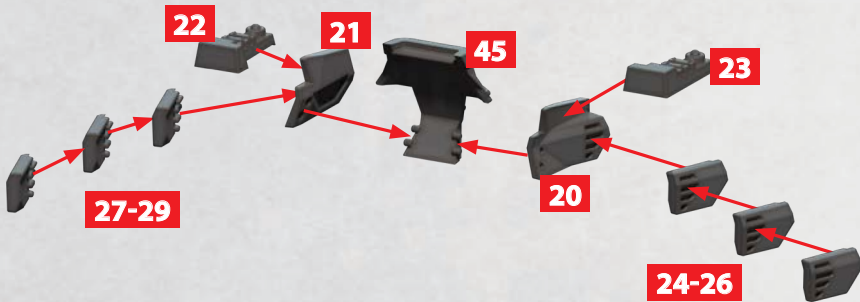

HULL FOR GUNGNIR, JOTUUN OR ODIN CLASS SHIP

PARTS CAN BE FOUND ON THE SCANDINAVIAN FRONTLINE SQUADRONS SPRUES