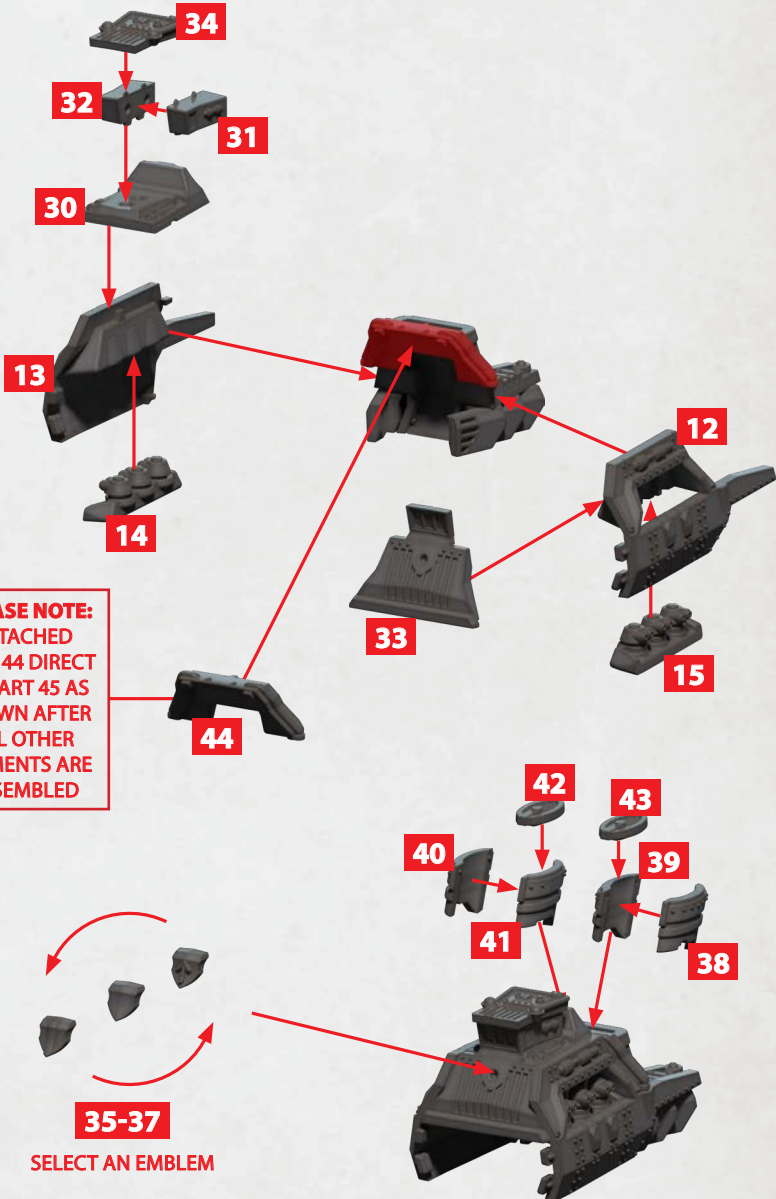

RAGNAROK CLASS HEAVY REAVER

NUMBERED PARTS CAN BE FOUND ON THE SCANDINAVIAN FRONTLINE SQUADRONS SPRUES

HEAVY
ROCKET
BATTERY

50/51/70

HEAVY
ARC GUN
BATTERY

48/49

* ALL TURRETS ARE INTERCHANGEABLE

HOTH CLASS HEAVY CORVETTE

PARTS CAN BE FOUND ON THE SCANDINAVIAN FRONTLINE SQUADRONS SPRUES

GUNGNIR CLASS RAIDER

PARTS CAN BE FOUND ON THE SCANDINAVIAN FRONTLINE SQUADRONS SPRUES

HEAVY
ROCKET
BATTERY

50/51/70

HEAVY
ARC GUN
BATTERY

48/49

* ALL TURRETS ARE INTERCHANGEABLE

JOTUNN CLASS HEAVY RAIDER

PARTS CAN BE FOUND ON THE SCANDINAVIAN FRONTLINE SQUADRONS SPRUES

HEAVY
ROCKET
BATTERY

50/51/70

HEAVY
ARC GUN
BATTERY

48/49

* ALL TURRETS ARE INTERCHANGEABLE

ODIN CLASS REAVER

PARTS CAN BE FOUND ON THE SCANDINAVIAN FRONTLINE SQUADRONS SPRUES

HEAVY
ROCKET
BATTERY

50/51/70

HEAVY
ARC GUN
BATTERY

48/49

* ALL TURRETS ARE INTERCHANGEABLE