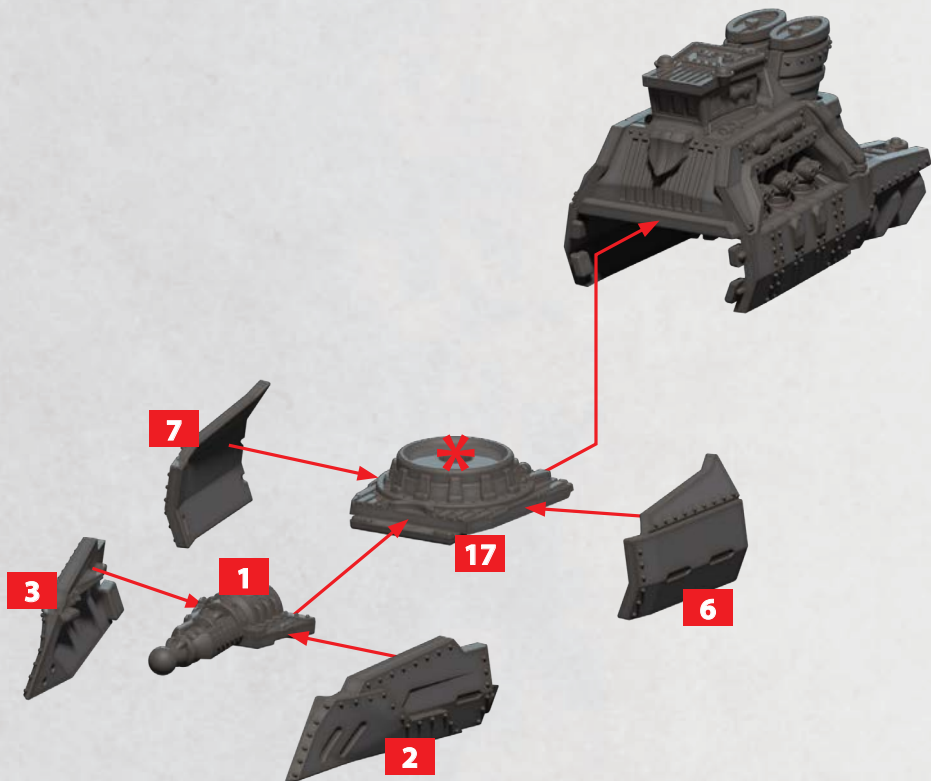

RAGNAROK CLASS HEAVY REAVER

NUMBERED PARTS CAN BE FOUND ON THE SCANDINAVIAN FRONTLINE SQUADRONS SPRUES

HEAVY
ROCKET
BATTERY

50/51/70

HEAVY
ARC GUN
BATTERY

48/49

* ALL TURRETS ARE INTERCHANGEABLE

HOTH CLASS HEAVY CORVETTE

PARTS CAN BE FOUND ON THE SCANDINAVIAN FRONTLINE SQUADRONS SPRUES

GUNGNIR CLASS RAIDER

PARTS CAN BE FOUND ON THE SCANDINAVIAN FRONTLINE SQUADRONS SPRUES

HEAVY
ROCKET
BATTERY

50/51/70

HEAVY
ARC GUN
BATTERY

48/49

* ALL TURRETS ARE INTERCHANGEABLE

JOTUNN CLASS HEAVY RAIDER

PARTS CAN BE FOUND ON THE SCANDINAVIAN FRONTLINE SQUADRONS SPRUES

HEAVY
ROCKET
BATTERY

50/51/70

HEAVY
ARC GUN
BATTERY

48/49

* ALL TURRETS ARE INTERCHANGEABLE

ODIN CLASS REAVER

PARTS CAN BE FOUND ON THE SCANDINAVIAN FRONTLINE SQUADRONS SPRUES

HEAVY
ROCKET
BATTERY

50/51/70

HEAVY
ARC GUN
BATTERY

48/49

* ALL TURRETS ARE INTERCHANGEABLE