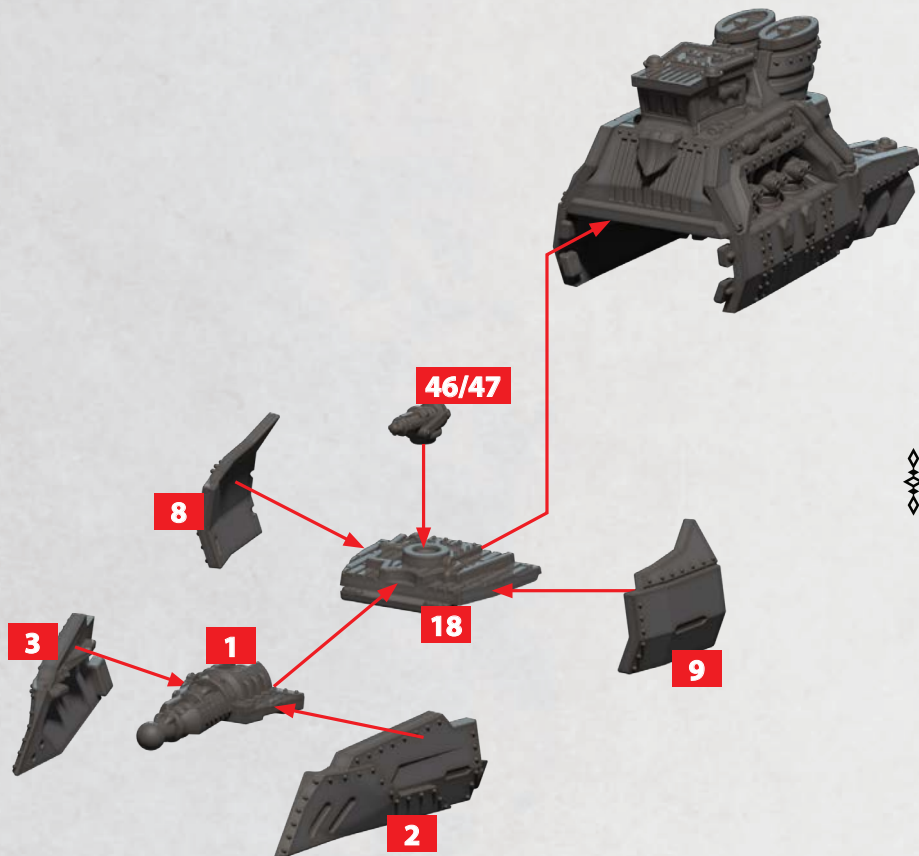

RAGNAROK CLASS HEAVY REAVER

NUMBERED PARTS CAN BE FOUND ON THE SCANDINAVIAN FRONTLINE SQUADRONS SPRUES

HEAVY
ROCKET
BATTERY

50/51/70

HEAVY
ARC GUN
BATTERY

48/49

* ALL TURRETS ARE INTERCHANGEABLE

HOTH CLASS HEAVY CORVETTE

PARTS CAN BE FOUND ON THE SCANDINAVIAN FRONTLINE SQUADRONS SPRUES

GUNGNIR CLASS RAIDER

PARTS CAN BE FOUND ON THE SCANDINAVIAN FRONTLINE SQUADRONS SPRUES

HEAVY
ROCKET
BATTERY

50/51/70

HEAVY
ARC GUN
BATTERY

48/49

* ALL TURRETS ARE INTERCHANGEABLE

JOTUNN CLASS HEAVY RAIDER

PARTS CAN BE FOUND ON THE SCANDINAVIAN FRONTLINE SQUADRONS SPRUES

HEAVY
ROCKET
BATTERY

50/51/70

HEAVY
ARC GUN
BATTERY

48/49

* ALL TURRETS ARE INTERCHANGEABLE

ODIN CLASS REAVER

PARTS CAN BE FOUND ON THE SCANDINAVIAN FRONTLINE SQUADRONS SPRUES

HEAVY
ROCKET
BATTERY

50/51/70

HEAVY
ARC GUN
BATTERY

48/49

* ALL TURRETS ARE INTERCHANGEABLE