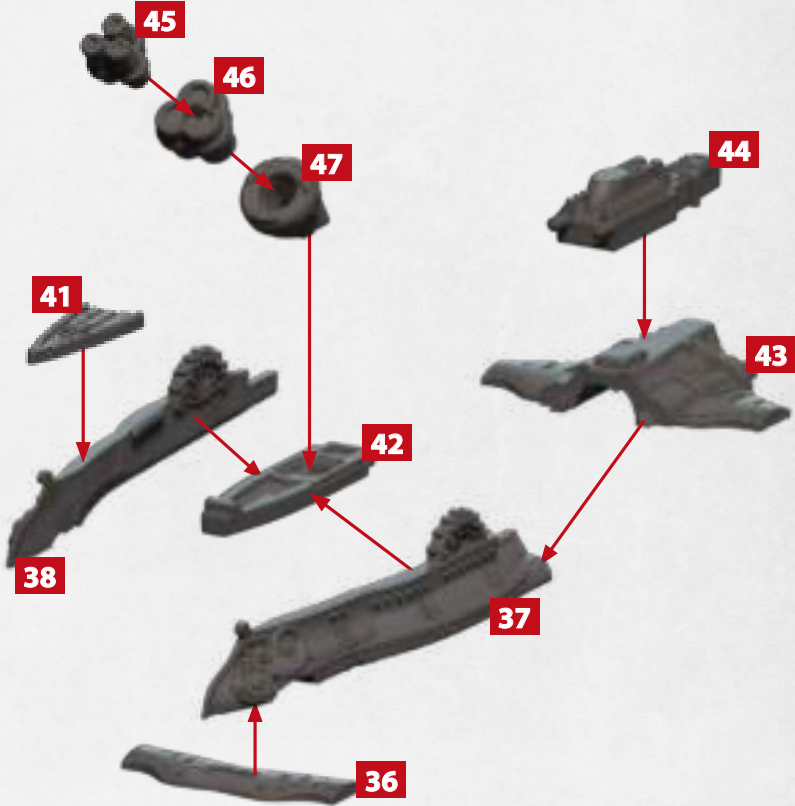

PARTS CAN BE FOUND ON THE ALLIANCE LEVANT SQUADRONS SPRUES

*1
HEAVY
ROCKETS

33/34

*2
LANCETTE

48-52

ADDITIONAL TURRET OPTIONS

FURIEUX LEVANT GRAND CORVETTE

PARTS CAN BE FOUND ON THE ALLIANCE LEVANT SQUADRONS SPRUES

*1
HEAT
LANCE

*2
LANCETTE

ADDITIONAL TURRET OPTIONS

35/55

48-52

VOLIERE LEVANT SUPPORT CARRIER

PARTS CAN BE FOUND ON THE ALLIANCE LEVANT SQUADRONS SPRUES

EPAULARD ARTILLERY SUBMARINE

PARTS CAN BE FOUND ON THE ALLIANCE LEVANT SQUADRONS SPRUES

SIRENE ATTACK SUBMARINE

PARTS CAN BE FOUND ON THE ALLIANCE LEVANT SQUADRONS SPRUES