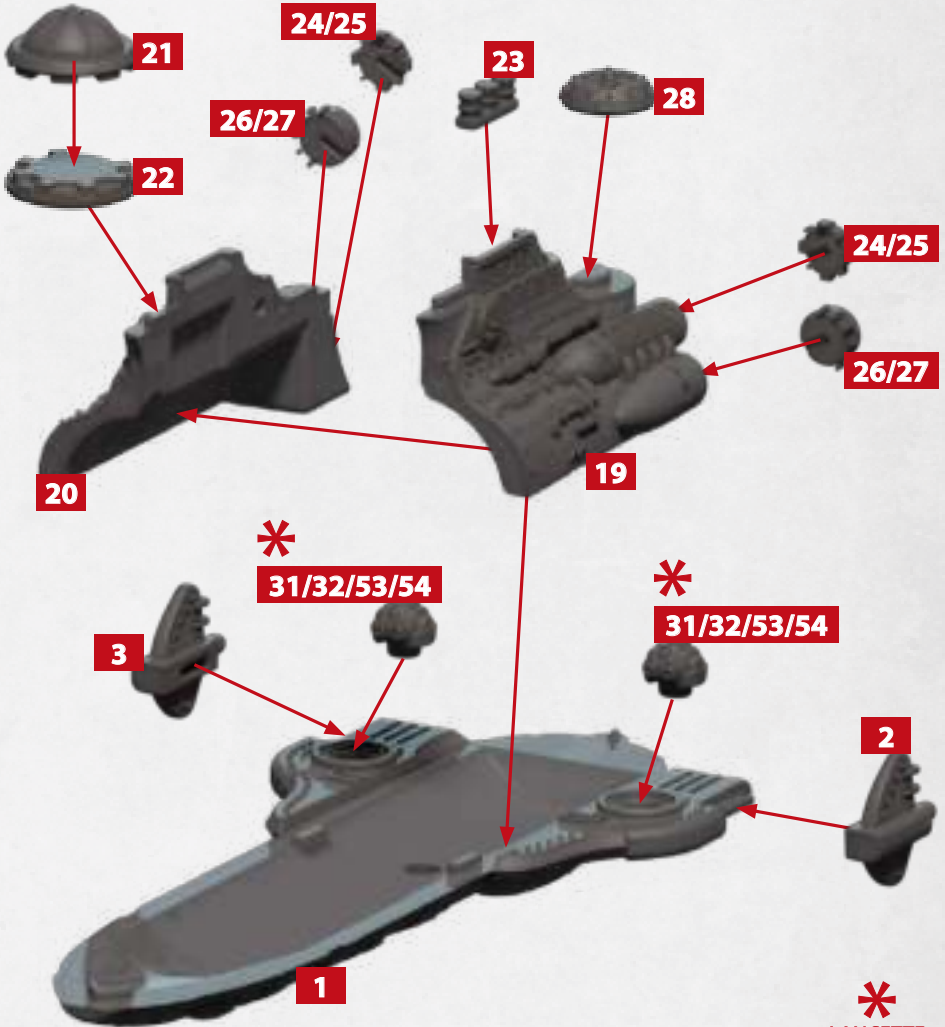

MAGENTA LEVANT BATTLECRUISER

NUMBERED PARTS CAN BE FOUND ON THE ALLIANCE LEVANT SQUADRONS SPRUES

21 SOLAR GENERATOR:
CHECK THE ALLIANCE ORBAT TO USE THIS COMPONENT.

* 1

35/55

* 2

31/32/53/54

* 1

* 2

48-52

* 2

48-52

* 1

HEAVY
ROCKETS

33/34

* 2

GUN
BATTERY

31/32/53/54

ADDITIONAL TURRET OPTIONS

HULL FOR CHASSEUR, FURIEUX & VOLIERE CLASS SHIPS

PARTS CAN BE FOUND ON THE ALLIANCE LEVANT SQUADRONS SPRUES

*** LANCETTE**

ADDITIONAL TURRET OPTIONS

CHASSEUR LEVANT STRIKE CRUISER

PARTS CAN BE FOUND ON THE ALLIANCE LEVANT SQUADRONS SPRUES

*1
HEAVY
ROCKETS

33/34

*2
LANCETTE

48-52

ADDITIONAL TURRET OPTIONS

FURIEUX LEVANT GRAND CORVETTE

PARTS CAN BE FOUND ON THE ALLIANCE LEVANT SQUADRONS SPRUES