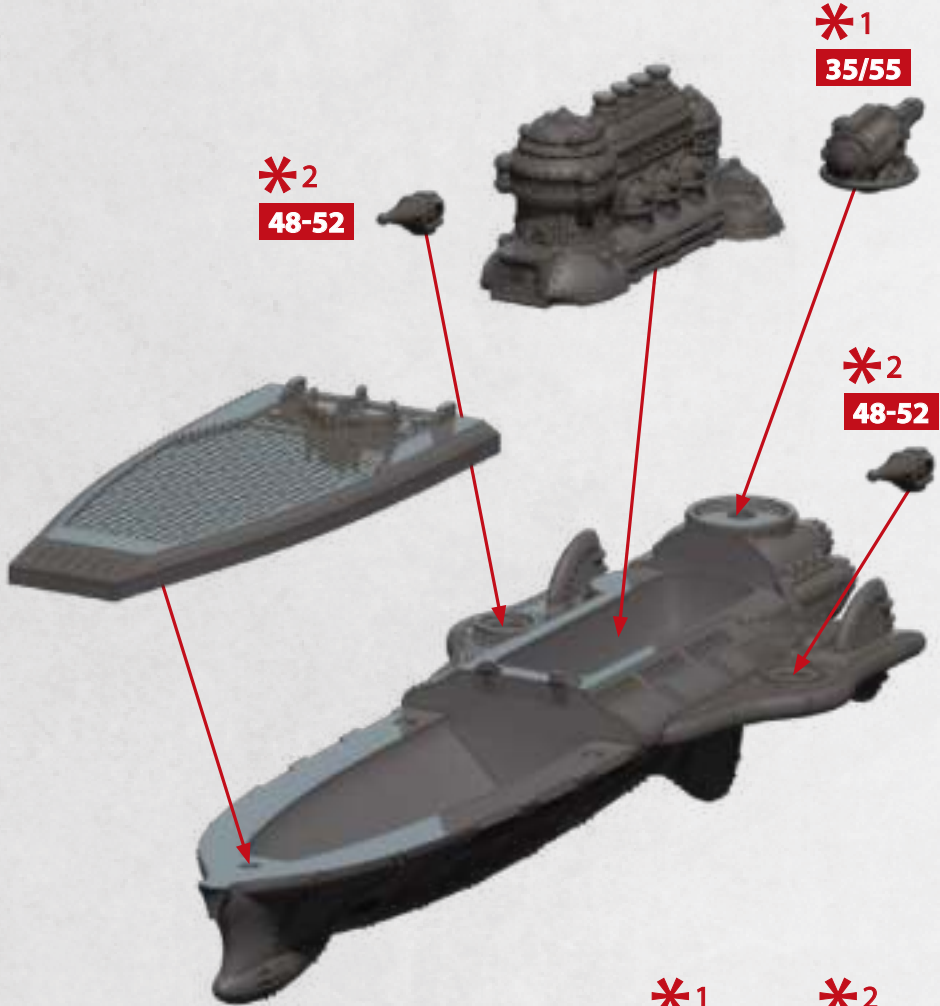

MAGENTA LEVANT BATTLECRUISER

NUMBERED PARTS CAN BE FOUND ON THE ALLIANCE LEVANT SQUADRONS SPRUES

21 SOLAR GENERATOR:
CHECK THE ALLIANCE ORBAT TO USE THIS COMPONENT.

* 1

35/55

* 2

31/32/53/54

* 1

LANCETTE

33/34

48-52

ADDITIONAL TURRET OPTIONS

SAINT-MICHEL LEVANT ASSAULT CARRIER

NUMBERED PARTS CAN BE FOUND ON THE ALLIANCE LEVANT SQUADRONS SPRUES

* 1

35/55

* 2

48-52

* 2

48-52

* 1

HEAVY
ROCKETS

33/34

* 2