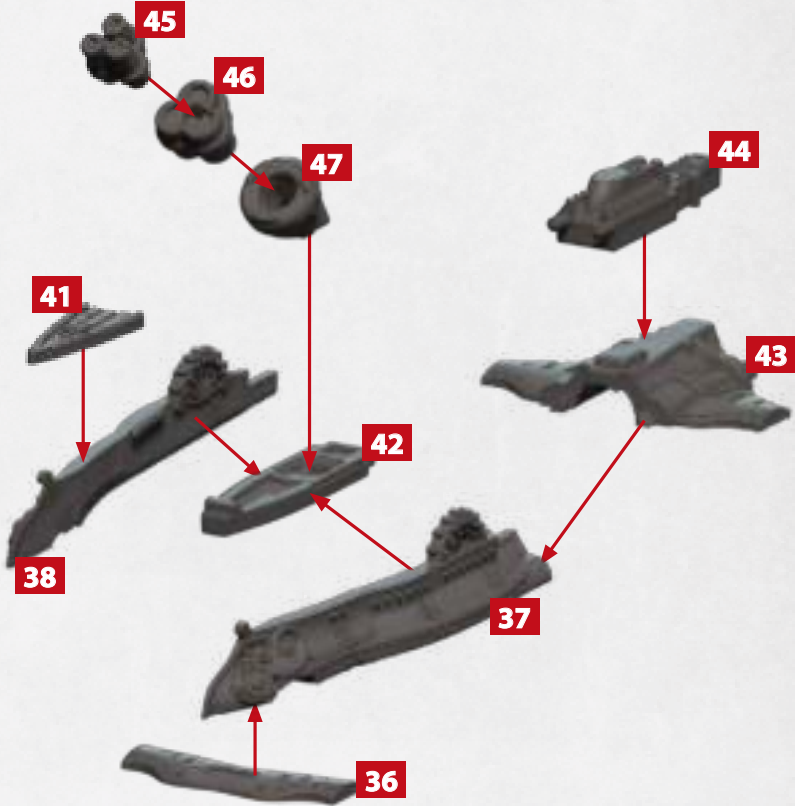

HULL FOR CHASSEUR, FURIEUX & VOLIERE CLASS SHIPS

PARTS CAN BE FOUND ON THE ALLIANCE LEVANT SQUADRONS SPRUES

LANCETTE

48-52

ADDITIONAL TURRET OPTIONS

CHASSEUR LEVANT STRIKE CRUISER

PARTS CAN BE FOUND ON THE ALLIANCE LEVANT SQUADRONS SPRUES

*1
HEAVY
ROCKETS

33/34

*2
LANCETTE

48-52

ADDITIONAL TURRET OPTIONS

FURIEUX LEVANT GRAND CORVETTE

PARTS CAN BE FOUND ON THE ALLIANCE LEVANT SQUADRONS SPRUES

*1
HEAT
LANCE

*2
LANCETTE

35/55

48-52

ADDITIONAL TURRET OPTIONS

VOLIERE LEVANT SUPPORT CARRIER

PARTS CAN BE FOUND ON THE ALLIANCE LEVANT SQUADRONS SPRUES

EPAULARD ARTILLERY SUBMARINE

PARTS CAN BE FOUND ON THE ALLIANCE LEVANT SQUADRONS SPRUES

SIRENE ATTACK SUBMARINE

PARTS CAN BE FOUND ON THE ALLIANCE LEVANT SQUADRONS SPRUES