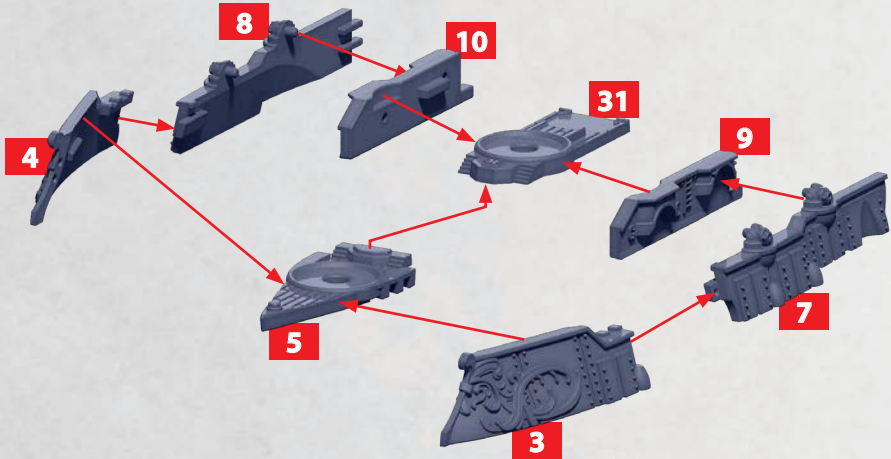

ORIFLAMME CLASS GRAND BATTLECRUISER

PLASTIC PARTS CAN BE FOUND ON THE ALLIANCE FRONTLINE SQUADRONS SPRUES

HEAVY
MAGNETIC
BOMBARD

32-33

HEAT LANCE

28-30

HEAVY GUN
TURRET

25-27

* ALL TURRETS ARE INTERCHANGEABLE

CHARLEMAGNE CLASS HEAVY CRUISER

PARTS CAN BE FOUND ON THE ALLIANCE FRONTLINE SQUADRONS SPRUES

CHARLEMAGNE CLASS HEAVY CRUISER

PARTS CAN BE FOUND ON THE ALLIANCE FRONTLINE SQUADRONS SPRUES

HEAVY
MAGNETIC
BOMBARD

32-33

HEAT LANCE

28-30

HEAVY GUN
TURRET

25-27

* ALL TURRETS ARE INTERCHANGEABLE

LOIRE CLASS LIGHT CRUISER