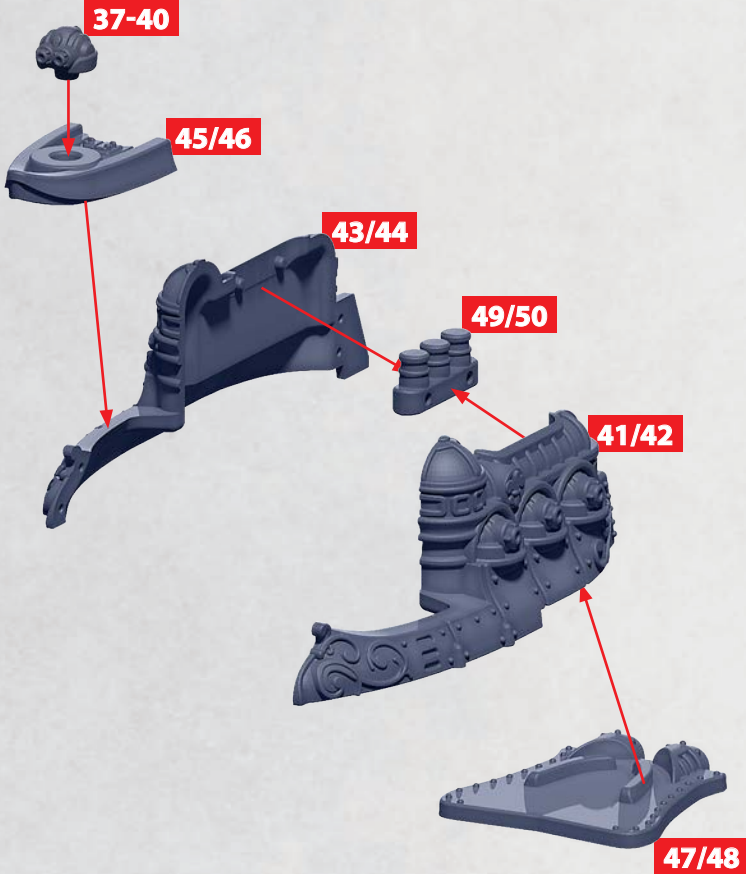

25-27

* ALL TURRETS ARE INTERCHANGEABLE

CHEVALIER CLASS CRUISER

PARTS CAN BE FOUND ON THE ALLIANCE FRONTLINE SQUADRONS SPRUES

CHEVALIER CLASS CRUISER

PARTS CAN BE FOUND ON THE ALLIANCE FRONTLINE SQUADRONS SPRUES

HEAVY
MAGNETIC
BOMBARD

32-33

HEAT LANCE

28-30

HEAVY GUN
TURRET

25-27

* ALL TURRETS ARE INTERCHANGEABLE

PICARDY CLASS MONITOR

PARTS CAN BE FOUND ON THE ALLIANCE FRONTLINE SQUADRONS SPRUES

PICARDY CLASS MONITOR

PARTS CAN BE FOUND ON THE ALLIANCE FRONTLINE SQUADRONS SPRUES

HEAVY
MAGNETIC
BOMBARD

32-33

HEAT LANCE

28-30

HEAVY GUN
TURRET

25-27

* ALL TURRETS ARE INTERCHANGEABLE

ECUYERE CLASS FRIGATE

PARTS CAN BE FOUND ON THE ALLIANCE FRONTLINE SQUADRONS SPRUES

HULL FOR CHASSEUR, FURIEUX & VOLIERE CLASS SHIPS

PARTS CAN BE FOUND ON THE ALLIANCE LEVANT SQUADRONS SPRUES