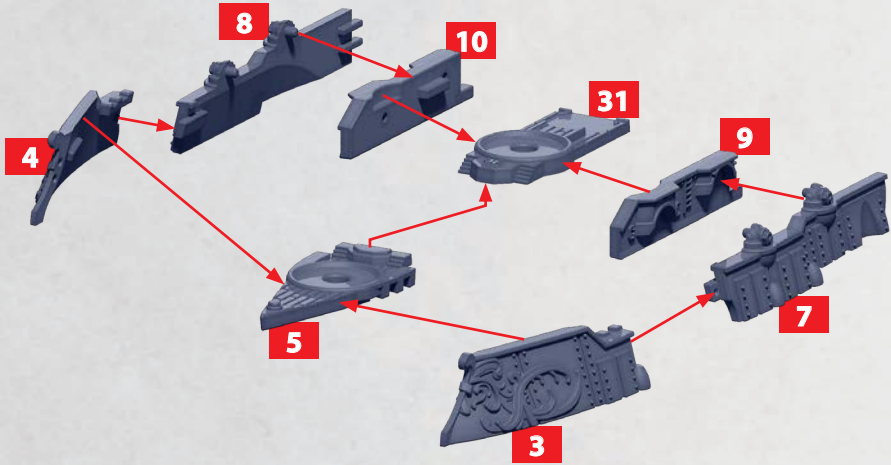

HEAVY
MAGNETIC
BOMBARD

32-33

HEAT LANCE

28-30

HEAVY GUN
TURRET

25-27

* ALL TURRETS ARE INTERCHANGEABLE

LOIRE CLASS LIGHT CRUISER

PARTS CAN BE FOUND ON THE ALLIANCE FRONTLINE SQUADRONS SPRUES

LOIRE CLASS LIGHT CRUISER

PARTS CAN BE FOUND ON THE ALLIANCE FRONTLINE SQUADRONS SPRUES

HEAVY
MAGNETIC
BOMBARD

32-33

HEAT LANCE

28-30

HEAVY GUN
TURRET

25-27

* ALL TURRETS ARE INTERCHANGEABLE

CHEVALIER CLASS CRUISER

PARTS CAN BE FOUND ON THE ALLIANCE FRONTLINE SQUADRONS SPRUES

CHEVALIER CLASS CRUISER

PARTS CAN BE FOUND ON THE ALLIANCE FRONTLINE SQUADRONS SPRUES