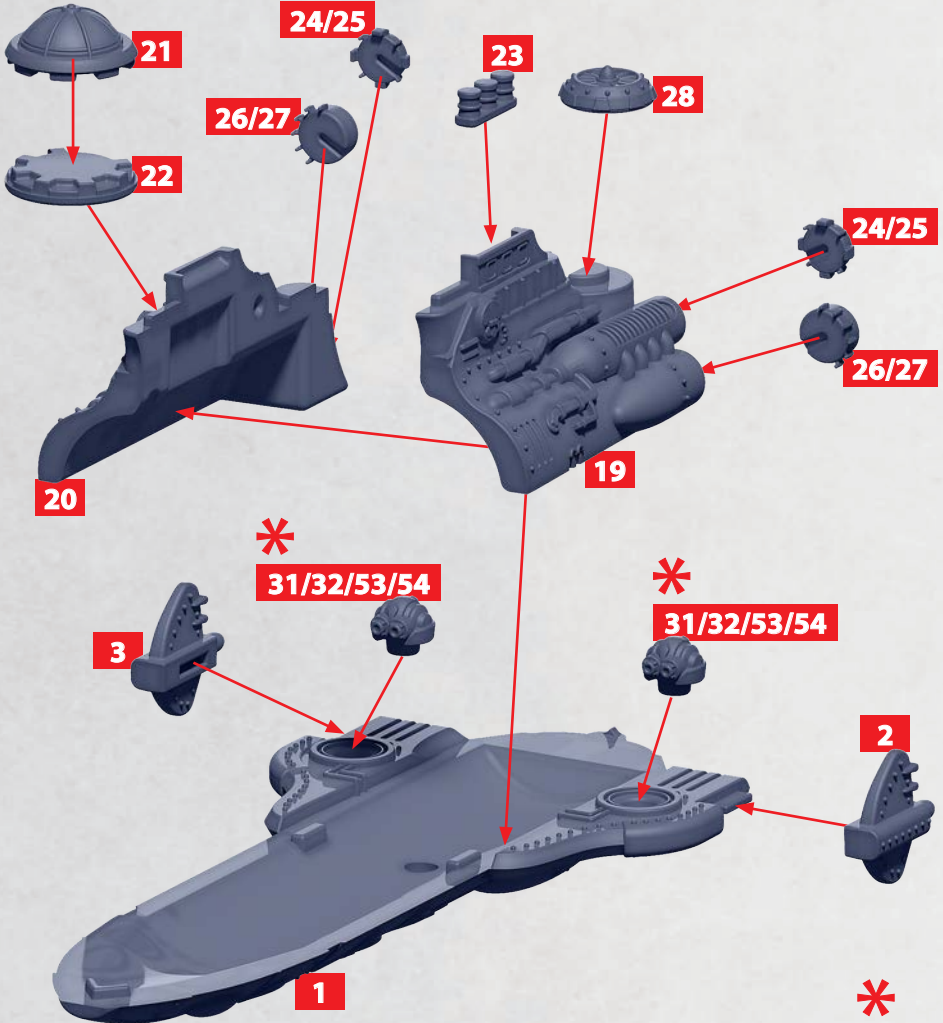

25-27

* ALL TURRETS ARE INTERCHANGEABLE

CHEVALIER CLASS CRUISER

PARTS CAN BE FOUND ON THE ALLIANCE FRONTLINE SQUADRONS SPRUES

CHEVALIER CLASS CRUISER

PARTS CAN BE FOUND ON THE ALLIANCE FRONTLINE SQUADRONS SPRUES

PARTS CAN BE FOUND ON THE ALLIANCE FRONTLINE SQUADRONS SPRUES

PICARDY CLASS MONITOR

PARTS CAN BE FOUND ON THE ALLIANCE FRONTLINE SQUADRONS SPRUES

HEAVY
MAGNETIC
BOMBARD

32-33

HEAT LANCE

28-30

HEAVY GUN
TURRET

25-27

* ALL TURRETS ARE INTERCHANGEABLE

ECUYERE CLASS FRIGATE

PARTS CAN BE FOUND ON THE ALLIANCE FRONTLINE SQUADRONS SPRUES

HULL FOR CHASSEUR, FURIEUX & VOLIERE CLASS SHIPS

PARTS CAN BE FOUND ON THE ALLIANCE LEVANT SQUADRONS SPRUES

LANCETTE

48-52

ADDITIONAL TURRET OPTIONS

CHASSEUR LEVANT STRIKE CRUISER

PARTS CAN BE FOUND ON THE ALLIANCE LEVANT SQUADRONS SPRUES

*1
HEAVY
ROCKETS

33/34

*2
LANCETTE