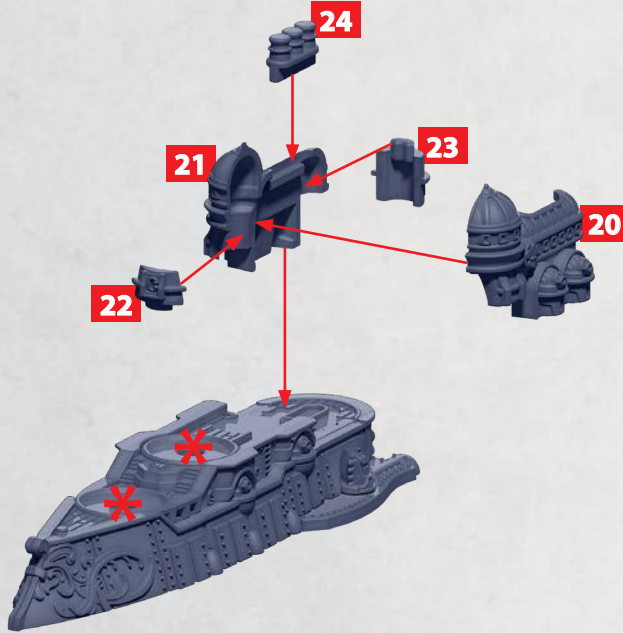

PARTS CAN BE FOUND ON THE ALLIANCE FRONTLINE SQUADRONS SPRUES

LOIRE CLASS LIGHT CRUISER

PARTS CAN BE FOUND ON THE ALLIANCE FRONTLINE SQUADRONS SPRUES

HEAVY
MAGNETIC
BOMBARD

32-33

HEAT LANCE

28-30

HEAVY GUN
TURRET

25-27

* ALL TURRETS ARE INTERCHANGEABLE

CHEVALIER CLASS CRUISER

PARTS CAN BE FOUND ON THE ALLIANCE FRONTLINE SQUADRONS SPRUES

CHEVALIER CLASS CRUISER

PARTS CAN BE FOUND ON THE ALLIANCE FRONTLINE SQUADRONS SPRUES

HEAVY
MAGNETIC
BOMBARD

32-33

HEAT LANCE

28-30

HEAVY GUN
TURRET

25-27

* ALL TURRETS ARE INTERCHANGEABLE

PICARDY CLASS MONITOR