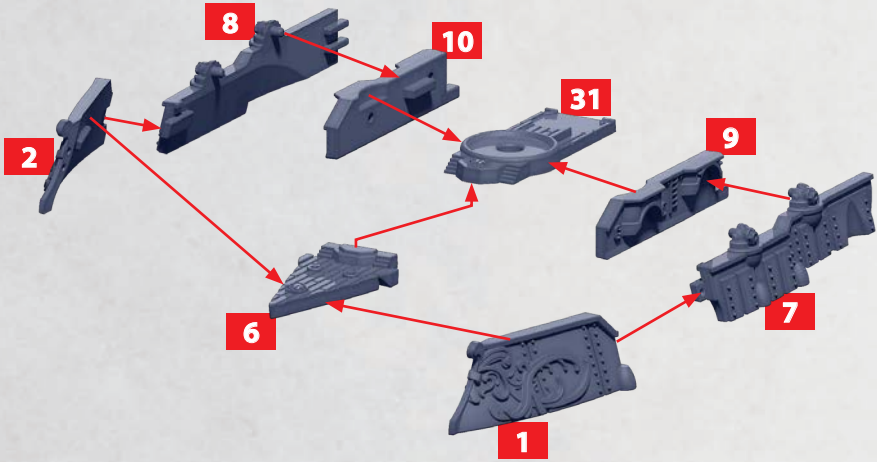

25-27

* ALL TURRETS ARE INTERCHANGEABLE

CHEVALIER CLASS CRUISER

PARTS CAN BE FOUND ON THE ALLIANCE FRONTLINE SQUADRONS SPRUES

CHEVALIER CLASS CRUISER

PARTS CAN BE FOUND ON THE ALLIANCE FRONTLINE SQUADRONS SPRUES

HEAVY
MAGNETIC
BOMBARD

32-33

HEAT LANCE

28-30

HEAVY GUN
TURRET

25-27

* ALL TURRETS ARE INTERCHANGEABLE

PICARDY CLASS MONITOR

PARTS CAN BE FOUND ON THE ALLIANCE FRONTLINE SQUADRONS SPRUES

PICARDY CLASS MONITOR

PARTS CAN BE FOUND ON THE ALLIANCE FRONTLINE SQUADRONS SPRUES

HEAVY
MAGNETIC
BOMBARD

32-33

HEAT LANCE

28-30

HEAVY GUN
TURRET

25-27

* ALL TURRETS ARE INTERCHANGEABLE

ECUYERE CLASS FRIGATE

PARTS CAN BE FOUND ON THE ALLIANCE FRONTLINE SQUADRONS SPRUES

HULL FOR CHASSEUR, FURIEUX & VOLIERE CLASS SHIPS

PARTS CAN BE FOUND ON THE ALLIANCE LEVANT SQUADRONS SPRUES