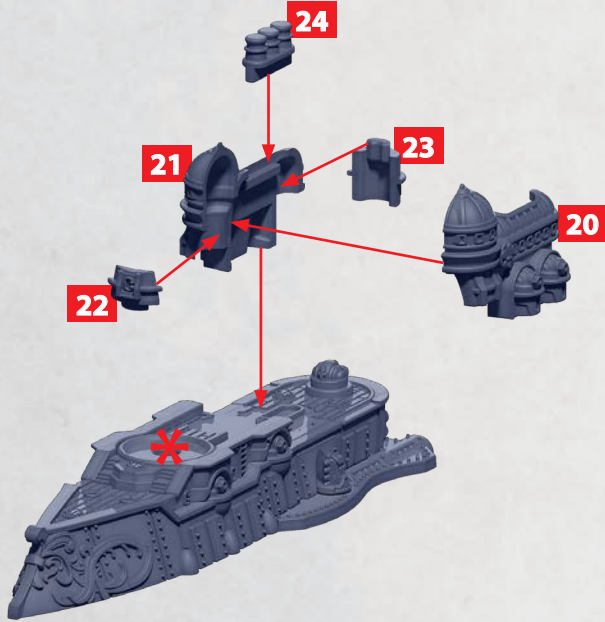

* ALL TURRETS ARE INTERCHANGEABLE

CHARLEMAGNE CLASS HEAVY CRUISER

PARTS CAN BE FOUND ON THE ALLIANCE FRONTLINE SQUADRONS SPRUES

CHARLEMAGNE CLASS HEAVY CRUISER

PARTS CAN BE FOUND ON THE ALLIANCE FRONTLINE SQUADRONS SPRUES

HEAVY
MAGNETIC
BOMBARD

32-33

HEAT LANCE

28-30

HEAVY GUN
TURRET

25-27

* ALL TURRETS ARE INTERCHANGEABLE

LOIRE CLASS LIGHT CRUISER

PARTS CAN BE FOUND ON THE ALLIANCE FRONTLINE SQUADRONS SPRUES

LOIRE CLASS LIGHT CRUISER

PARTS CAN BE FOUND ON THE ALLIANCE FRONTLINE SQUADRONS SPRUES

HEAVY
MAGNETIC
BOMBARD

32-33

HEAT LANCE

28-30

HEAVY GUN
TURRET

25-27

* ALL TURRETS ARE INTERCHANGEABLE

CHEVALIER CLASS CRUISER

PARTS CAN BE FOUND ON THE ALLIANCE FRONTLINE SQUADRONS SPRUES

CHEVALIER CLASS CRUISER

PARTS CAN BE FOUND ON THE ALLIANCE FRONTLINE SQUADRONS SPRUES