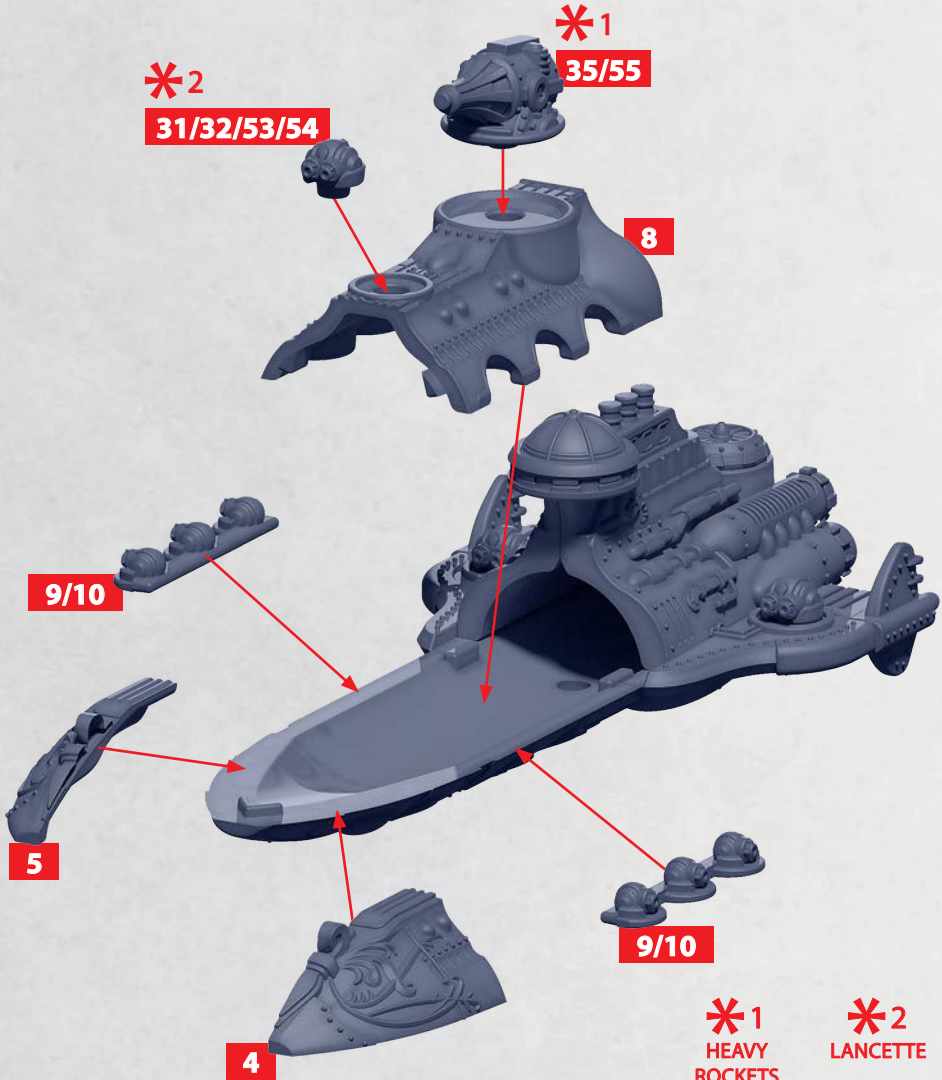

PARTS CAN BE FOUND ON THE ALLIANCE FRONTLINE SQUADRONS SPRUES

PICARDY CLASS MONITOR

PARTS CAN BE FOUND ON THE ALLIANCE FRONTLINE SQUADRONS SPRUES

HEAVY
MAGNETIC
BOMBARD

32-33

HEAT LANCE

28-30

HEAVY GUN
TURRET

25-27

* ALL TURRETS ARE INTERCHANGEABLE

ECUYERE CLASS FRIGATE

PARTS CAN BE FOUND ON THE ALLIANCE FRONTLINE SQUADRONS SPRUES

HULL FOR CHASSEUR, FURIEUX & VOLIERE CLASS SHIPS

PARTS CAN BE FOUND ON THE ALLIANCE LEVANT SQUADRONS SPRUES

LANCETTE

48-52

ADDITIONAL TURRET OPTIONS

CHASSEUR LEVANT STRIKE CRUISER

PARTS CAN BE FOUND ON THE ALLIANCE LEVANT SQUADRONS SPRUES

*1
HEAVY
ROCKETS

33/34

*2
LANCETTE

48-52

ADDITIONAL TURRET OPTIONS

FURIEUX LEVANT GRAND CORVETTE

PARTS CAN BE FOUND ON THE ALLIANCE LEVANT SQUADRONS SPRUES

*1
HEAT
LANCE

*2
LANCETTE

35/55

48-52