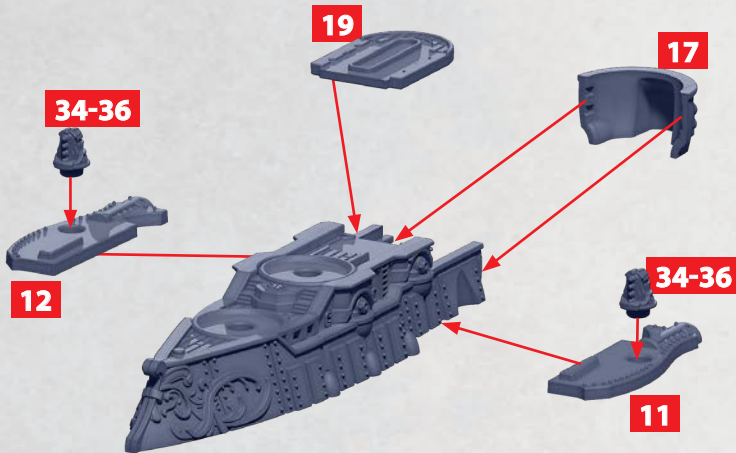

HEAVY
MAGNETIC
BOMBARD

32-33

HEAT LANCE

28-30

HEAVY GUN
TURRET

25-27

* ALL TURRETS ARE INTERCHANGEABLE

LOIRE CLASS LIGHT CRUISER

PARTS CAN BE FOUND ON THE ALLIANCE FRONTLINE SQUADRONS SPRUES

LOIRE CLASS LIGHT CRUISER

PARTS CAN BE FOUND ON THE ALLIANCE FRONTLINE SQUADRONS SPRUES

HEAVY
MAGNETIC
BOMBARD

32-33

HEAT LANCE

28-30

HEAVY GUN
TURRET

25-27

* ALL TURRETS ARE INTERCHANGEABLE

CHEVALIER CLASS CRUISER

PARTS CAN BE FOUND ON THE ALLIANCE FRONTLINE SQUADRONS SPRUES

CHEVALIER CLASS CRUISER

PARTS CAN BE FOUND ON THE ALLIANCE FRONTLINE SQUADRONS SPRUES