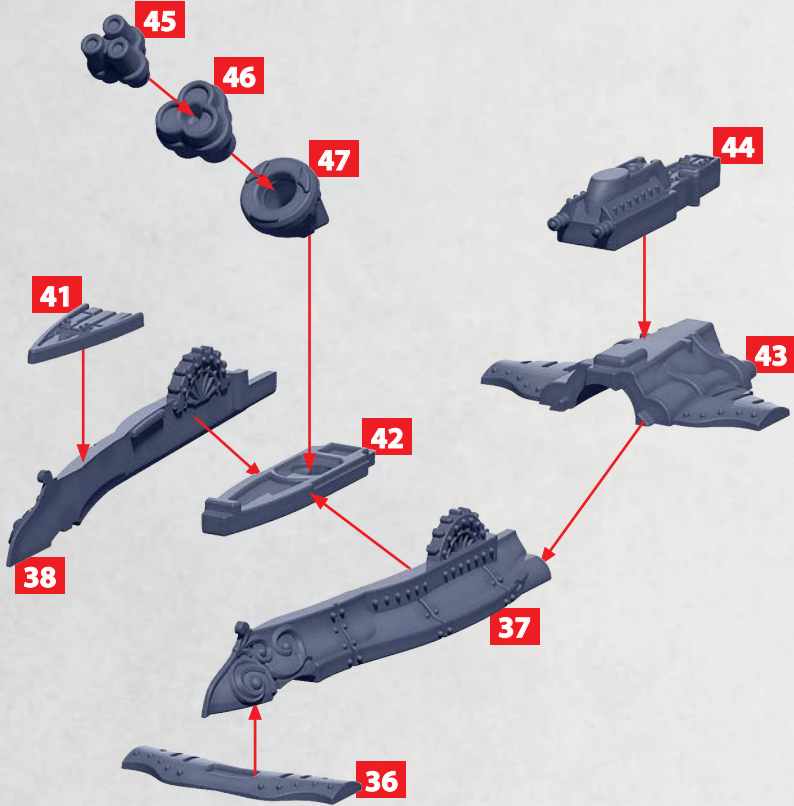

25-27

* ALL TURRETS ARE INTERCHANGEABLE

ECUYERE CLASS FRIGATE

PARTS CAN BE FOUND ON THE ALLIANCE FRONTLINE SQUADRONS SPRUES

HULL FOR CHASSEUR, FURIEUX & VOLIERE CLASS SHIPS

PARTS CAN BE FOUND ON THE ALLIANCE LEVANT SQUADRONS SPRUES

48-52

ADDITIONAL TURRET OPTIONS

FURIEUX LEVANT GRAND CORVETTE

PARTS CAN BE FOUND ON THE ALLIANCE LEVANT SQUADRONS SPRUES

*1
HEAT
LANCE

*2
LANCETTE

35/55

48-52

ADDITIONAL TURRET OPTIONS

VOLIERE LEVANT SUPPORT CARRIER

PARTS CAN BE FOUND ON THE ALLIANCE LEVANT SQUADRONS SPRUES

EPAULARD ARTILLERY SUBMARINE

PARTS CAN BE FOUND ON THE ALLIANCE LEVANT SQUADRONS SPRUES

SIRENE ATTACK SUBMARINE

PARTS CAN BE FOUND ON THE ALLIANCE LEVANT SQUADRONS SPRUES