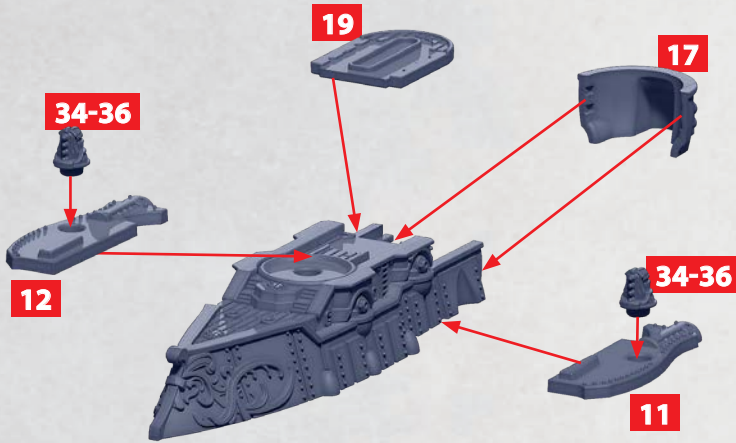

PICARDY CLASS MONITOR

PARTS CAN BE FOUND ON THE ALLIANCE FRONTLINE SQUADRONS SPRUES