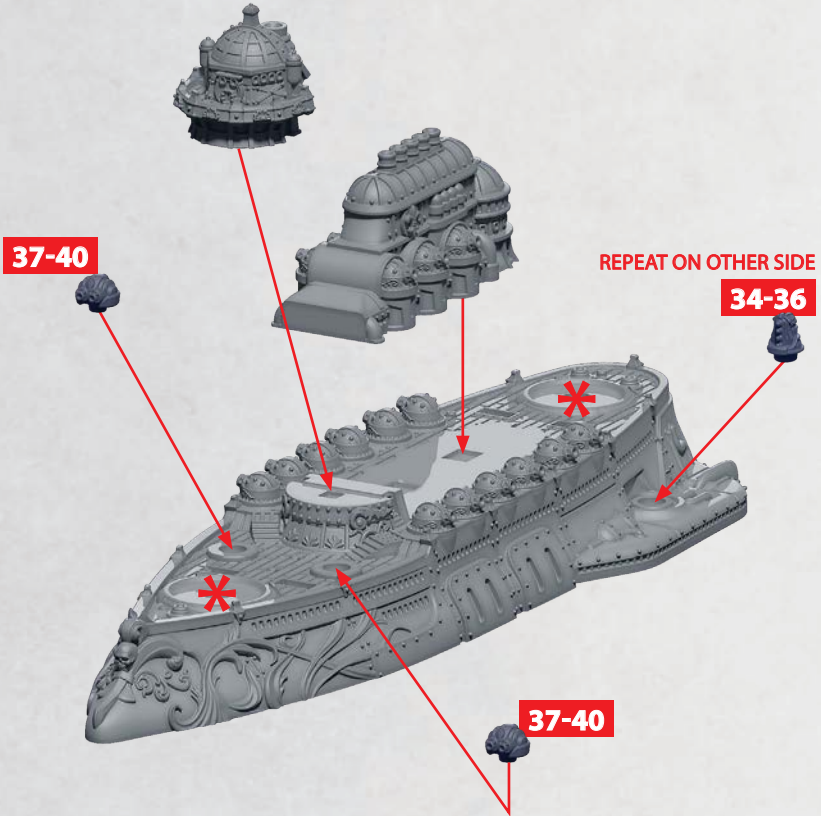

ORIFLAMME CLASS GRAND BATTLECRUISER

PLASTIC PARTS CAN BE FOUND ON THE ALLIANCE FRONTLINE SQUADRONS SPRUES

HEAVY
MAGNETIC
BOMBARD

32-33

HEAT LANCE

28-30

HEAVY GUN
TURRET

25-27

* ALL TURRETS ARE INTERCHANGEABLE

CHARLEMAGNE CLASS HEAVY CRUISER

PARTS CAN BE FOUND ON THE ALLIANCE FRONTLINE SQUADRONS SPRUES

CHARLEMAGNE CLASS HEAVY CRUISER

PARTS CAN BE FOUND ON THE ALLIANCE FRONTLINE SQUADRONS SPRUES

HEAVY
MAGNETIC
BOMBARD

32-33

HEAT LANCE

28-30

HEAVY GUN
TURRET

25-27

* ALL TURRETS ARE INTERCHANGEABLE

LOIRE CLASS LIGHT CRUISER