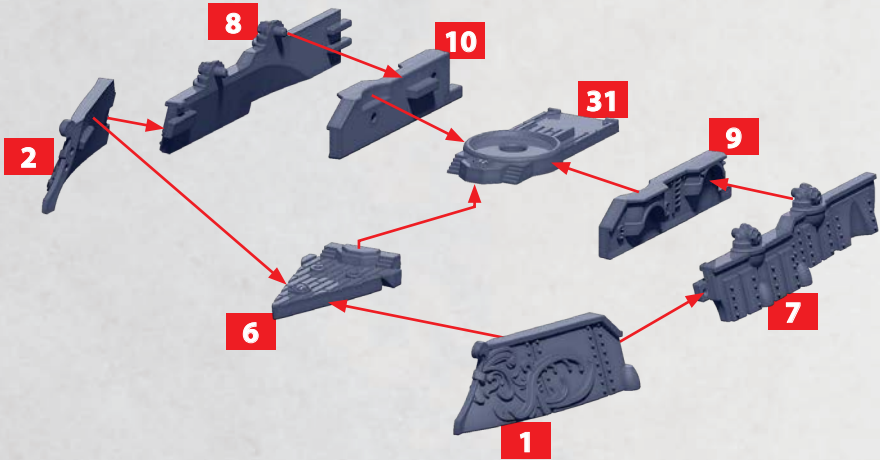

* ALL TURRETS ARE INTERCHANGEABLE

CHARLEMAGNE CLASS HEAVY CRUISER

PARTS CAN BE FOUND ON THE ALLIANCE FRONTLINE SQUADRONS SPRUES

CHARLEMAGNE CLASS HEAVY CRUISER

PARTS CAN BE FOUND ON THE ALLIANCE FRONTLINE SQUADRONS SPRUES

HEAVY
MAGNETIC
BOMBARD

32-33

HEAT LANCE

28-30

HEAVY GUN
TURRET

25-27

* ALL TURRETS ARE INTERCHANGEABLE

LOIRE CLASS LIGHT CRUISER

PARTS CAN BE FOUND ON THE ALLIANCE FRONTLINE SQUADRONS SPRUES

LOIRE CLASS LIGHT CRUISER

PARTS CAN BE FOUND ON THE ALLIANCE FRONTLINE SQUADRONS SPRUES

HEAVY
MAGNETIC
BOMBARD

32-33

HEAT LANCE

28-30

HEAVY GUN
TURRET

25-27

* ALL TURRETS ARE INTERCHANGEABLE

CHEVALIER CLASS CRUISER

PARTS CAN BE FOUND ON THE ALLIANCE FRONTLINE SQUADRONS SPRUES

CHEVALIER CLASS CRUISER

PARTS CAN BE FOUND ON THE ALLIANCE FRONTLINE SQUADRONS SPRUES