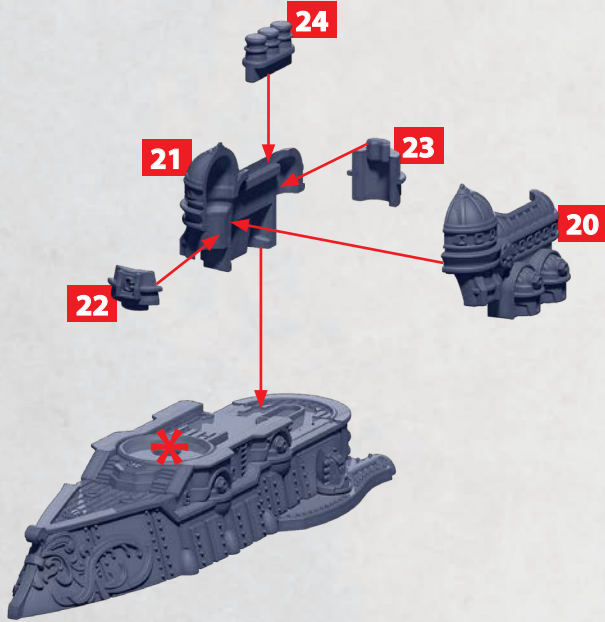

25-27

* ALL TURRETS ARE INTERCHANGEABLE

CHEVALIER CLASS CRUISER

PARTS CAN BE FOUND ON THE ALLIANCE FRONTLINE SQUADRONS SPRUES

CHEVALIER CLASS CRUISER

PARTS CAN BE FOUND ON THE ALLIANCE FRONTLINE SQUADRONS SPRUES

HEAVY
MAGNETIC
BOMBARD

32-33

HEAT LANCE

28-30

HEAVY GUN
TURRET

25-27

* ALL TURRETS ARE INTERCHANGEABLE

PICARDY CLASS MONITOR

PARTS CAN BE FOUND ON THE ALLIANCE FRONTLINE SQUADRONS SPRUES

PICARDY CLASS MONITOR

PARTS CAN BE FOUND ON THE ALLIANCE FRONTLINE SQUADRONS SPRUES

HEAVY
MAGNETIC
BOMBARD

32-33

HEAT LANCE

28-30

HEAVY GUN
TURRET

25-27

* ALL TURRETS ARE INTERCHANGEABLE

ECUYERE CLASS FRIGATE

PARTS CAN BE FOUND ON THE ALLIANCE FRONTLINE SQUADRONS SPRUES

HULL FOR CHASSEUR, FURIEUX & VOLIERE CLASS SHIPS

PARTS CAN BE FOUND ON THE ALLIANCE LEVANT SQUADRONS SPRUES