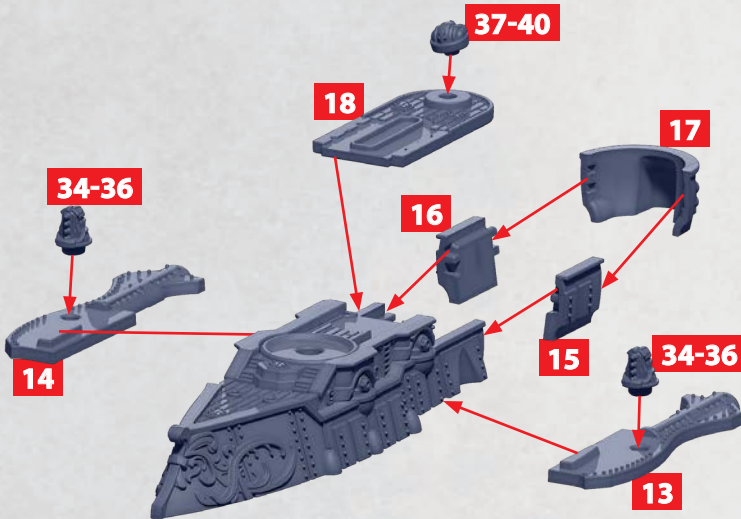

HEAVY
MAGNETIC
BOMBARD

32-33

HEAT LANCE

28-30

HEAVY GUN
TURRET

25-27

* ALL TURRETS ARE INTERCHANGEABLE

LOIRE CLASS LIGHT CRUISER

PARTS CAN BE FOUND ON THE ALLIANCE FRONTLINE SQUADRONS SPRUES

LOIRE CLASS LIGHT CRUISER

PARTS CAN BE FOUND ON THE ALLIANCE FRONTLINE SQUADRONS SPRUES

HEAVY
MAGNETIC
BOMBARD

32-33

HEAT LANCE

28-30

HEAVY GUN
TURRET