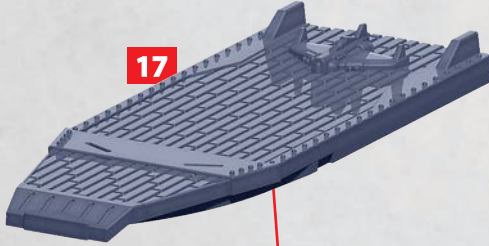

VOLIERE LEVANT SUPPORT CARRIER

PARTS CAN BE FOUND ON THE ALLIANCE LEVANT SQUADRONS SPRUES