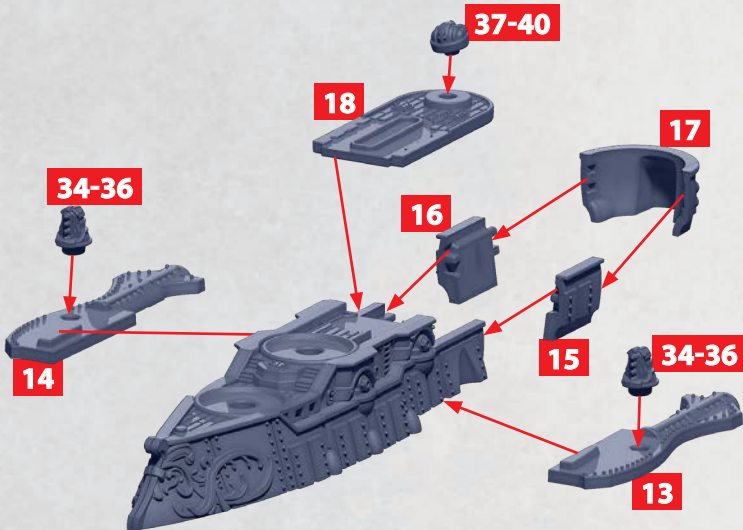

ORIFLAMME CLASS GRAND BATTLECRUISER

PLASTIC PARTS CAN BE FOUND ON THE ALLIANCE FRONTLINE SQUADRONS SPRUES

HEAVY
MAGNETIC
BOMBARD

32-33

HEAT LANCE

28-30

HEAVY GUN
TURRET

25-27

* ALL TURRETS ARE INTERCHANGEABLE

CHARLEMAGNE CLASS HEAVY CRUISER

PARTS CAN BE FOUND ON THE ALLIANCE FRONTLINE SQUADRONS SPRUES

CHARLEMAGNE CLASS HEAVY CRUISER

PARTS CAN BE FOUND ON THE ALLIANCE FRONTLINE SQUADRONS SPRUES

HEAVY
MAGNETIC
BOMBARD

32-33

HEAT LANCE

28-30

HEAVY GUN
TURRET

25-27

* ALL TURRETS ARE INTERCHANGEABLE

LOIRE CLASS LIGHT CRUISER