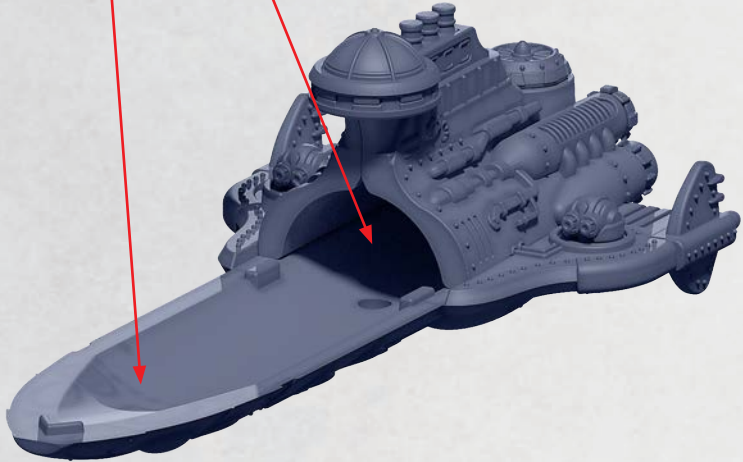

VOLIERE LEVANT SUPPORT CARRIER

PARTS CAN BE FOUND ON THE ALLIANCE LEVANT SQUADRONS SPRUES