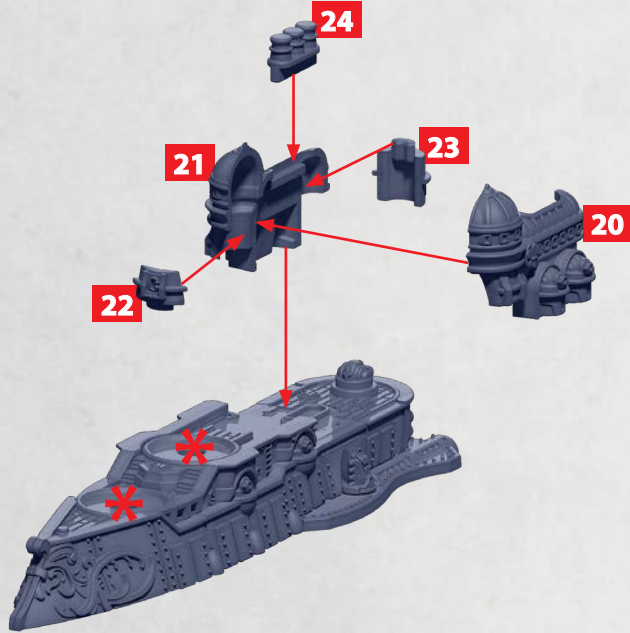

ORIFLAMME CLASS GRAND BATTLECRUISER

PLASTIC PARTS CAN BE FOUND ON THE ALLIANCE FRONTLINE SQUADRONS SPRUES

HEAVY
MAGNETIC
BOMBARD

32-33

HEAT LANCE

28-30

HEAVY GUN
TURRET

25-27

* ALL TURRETS ARE INTERCHANGEABLE

CHARLEMAGNE CLASS HEAVY CRUISER

PARTS CAN BE FOUND ON THE ALLIANCE FRONTLINE SQUADRONS SPRUES

CHARLEMAGNE CLASS HEAVY CRUISER

PARTS CAN BE FOUND ON THE ALLIANCE FRONTLINE SQUADRONS SPRUES

HEAVY
MAGNETIC
BOMBARD

32-33

HEAT LANCE

28-30

HEAVY GUN
TURRET

25-27

* ALL TURRETS ARE INTERCHANGEABLE

LOIRE CLASS LIGHT CRUISER

PARTS CAN BE FOUND ON THE ALLIANCE FRONTLINE SQUADRONS SPRUES

LOIRE CLASS LIGHT CRUISER

PARTS CAN BE FOUND ON THE ALLIANCE FRONTLINE SQUADRONS SPRUES

HEAVY
MAGNETIC
BOMBARD

32-33

HEAT LANCE

28-30

HEAVY GUN
TURRET