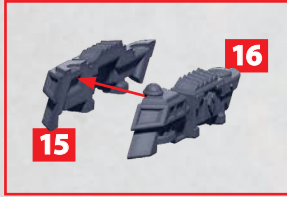

RANGER RECON AIRSHIP

PARTS CAN BE FOUND ON THE UNION AERIAL SQUADRONS SPRUES