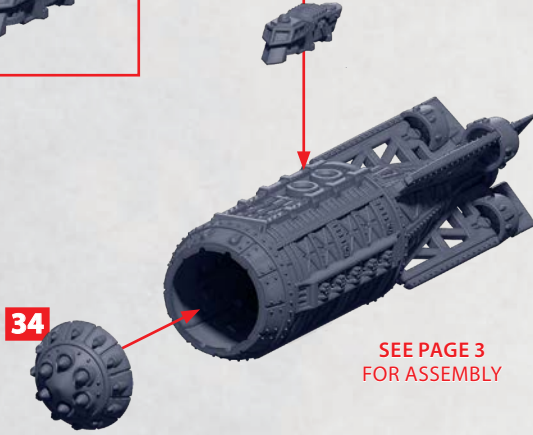

TICONDEROGA ASSAULT AIRSHIP

PARTS CAN BE FOUND ON THE UNION AERIAL SQUADRONS SPRUES

SEE PAGE 3
FOR ASSEMBLY