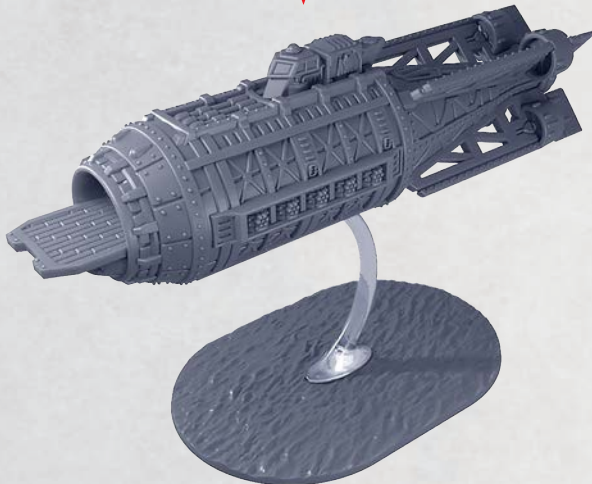

PARTS CAN BE FOUND AS RESIN AND ON THE UNION AERIAL SQUADRONS SPRUES

SEE PAGE 4
FOR ASSEMBLY

SEE PAGE 3
FOR ASSEMBLY

SEE PAGE 4
FOR ASSEMBLY

SEE PAGE 3
FOR ASSEMBLY

R = RESIN

DESTINY SKY FORTRESS

PARTS CAN BE FOUND ON THE UNION AERIAL SQUADRONS SPRUES

R = RESIN

TICONDEROGA ASSAULT AIRSHIP

PARTS CAN BE FOUND ON THE UNION AERIAL SQUADRONS SPRUES

SEE PAGE 3
FOR ASSEMBLY

CONSTELLATION ATTACK AIRSHIP

PARTS CAN BE FOUND ON THE UNION AERIAL SQUADRONS SPRUES

REPUBLIC CLOUDRAKER AIRSHIP

PARTS CAN BE FOUND ON THE UNION AERIAL SQUADRONS SPRUES

RANGER RECON AIRSHIP

PARTS CAN BE FOUND ON THE UNION AERIAL SQUADRONS SPRUES

BOGATA CARRYALL

PARTS CAN BE FOUND ON THE UNION AERIAL SQUADRONS SPRUES