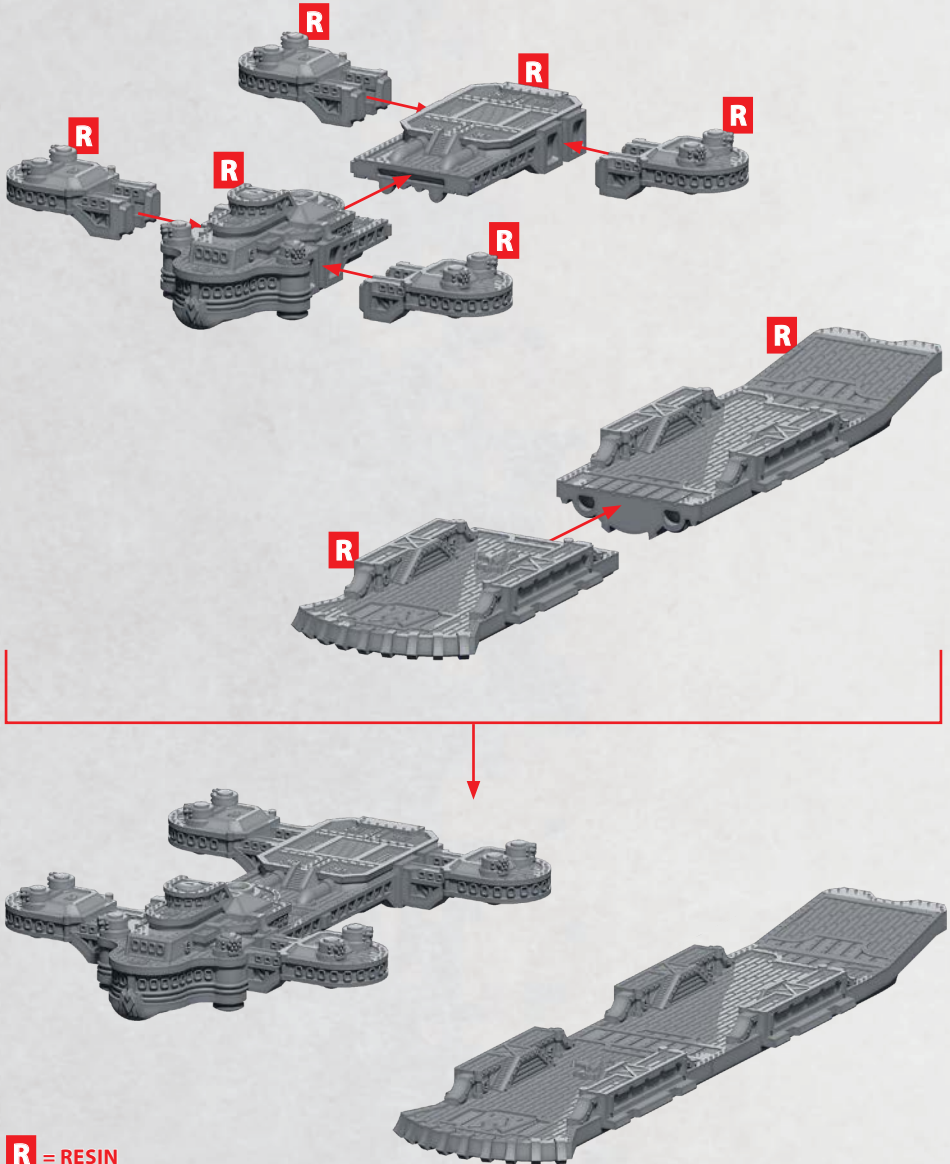

X2 REQUIRED FOR
DESTINY

HULL TO TAIL ASSEMBLY FOR DESTINY, TICONDEROGA, CONSTELLATION, REPUBLIC AND RANGER

PARTS CAN BE FOUND ON THE **UNION AERIAL SQUADRONS** SPRUES

SEE PAGES 1 AND 2
FOR ASSEMBLY

X2 REQUIRED FOR
DESTINY

!! IMPORTANT !!
ENSURE YOU HAVE THE RIGHT
UNDERSIDE PANEL FOR YOUR
CHOSEN BUILD – PART 14, 37
OR 43 (SEE PAGE 1 FOR DETAILS)

DESTINY FRONT TO REAR HULL

PARTS CAN BE FOUND ON THE **UNION AERIAL SQUADRONS** SPRUES

SEE ABOVE
FOR ASSEMBLY

!! IMPORTANT !!
ENSURE YOU HAVE THE RIGHT
UNDERSIDE PANELS FOR YOUR
CHOSEN BUILD – PART 14 OR
43 (SEE PAGE 1 FOR DETAILS)

DESTINY SKY FORTRESS

PARTS CAN BE FOUND AS RESIN PARTS

DESTINY SKY FORTRESS