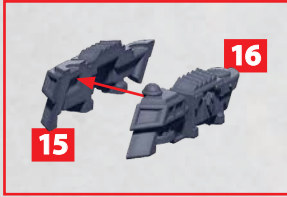

TICONDEROGA ASSAULT AIRSHIP

PARTS CAN BE FOUND ON THE UNION AERIAL SQUADRONS SPRUES

SEE PAGE 3
FOR ASSEMBLY