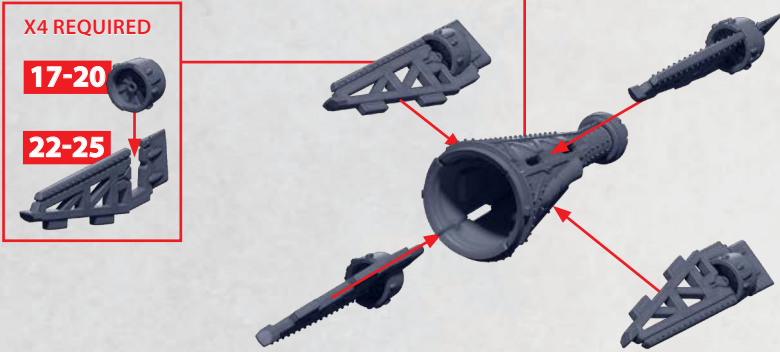

HULL ASSEMBLY FOR DESTINY, TICONDEROGA, CONSTELLATION, REPUBLIC AND RANGER

PARTS CAN BE FOUND ON THE **UNION AERIAL SQUADRONS** SPRUES

TICONDEROGA

CONSTELLATION

DESTINY
REPUBLIC
RANGER

X4 REQUIRED FOR
DESTINY

!! IMPORTANT !!

ENSURE YOU HAVE THE RIGHT UNDERSIDE PANEL
FOR YOUR CHOSEN BUILD – PART 14, 37 OR 43
(SEE ABOVE FOR DETAILS)

TAIL ASSEMBLY FOR DESTINY, TICONDEROGA, CONSTELLATION, REPUBLIC AND RANGER

PARTS CAN BE FOUND ON THE UNION AERIAL SQUADRONS SPRUES