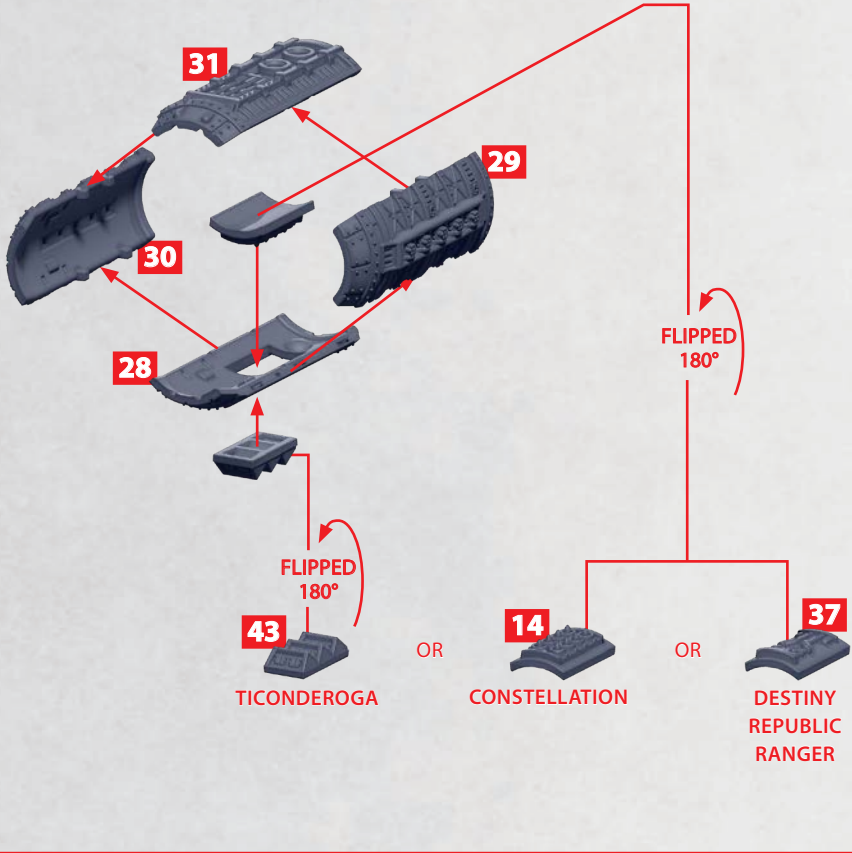

HULL ASSEMBLY FOR DESTINY, TICONDEROGA, CONSTELLATION, REPUBLIC AND RANGER

PARTS CAN BE FOUND ON THE **UNION AERIAL SQUADRONS** SPRUES

TICONDEROGA

CONSTELLATION

DESTINY
REPUBLIC
RANGER

X4 REQUIRED FOR
DESTINY

!! IMPORTANT !!

ENSURE YOU HAVE THE RIGHT UNDERSIDE PANEL
FOR YOUR CHOSEN BUILD – PART 14, 37 OR 43
(SEE ABOVE FOR DETAILS)

TAIL ASSEMBLY FOR DESTINY, TICONDEROGA, CONSTELLATION, REPUBLIC AND RANGER

PARTS CAN BE FOUND ON THE UNION AERIAL SQUADRONS SPRUES

X2 REQUIRED FOR
DESTINY

HULL TO TAIL ASSEMBLY FOR DESTINY, TICONDEROGA, CONSTELLATION, REPUBLIC AND RANGER

PARTS CAN BE FOUND ON THE **UNION AERIAL SQUADRONS** SPRUES

SEE PAGES 1 AND 2
FOR ASSEMBLY

X2 REQUIRED FOR
DESTINY

CONTAINERS

1-4

FUEL

6 OR 7

TORPEDOS

10 OR 11

* CARGO PARTS ARE INTERCHANGEABLE