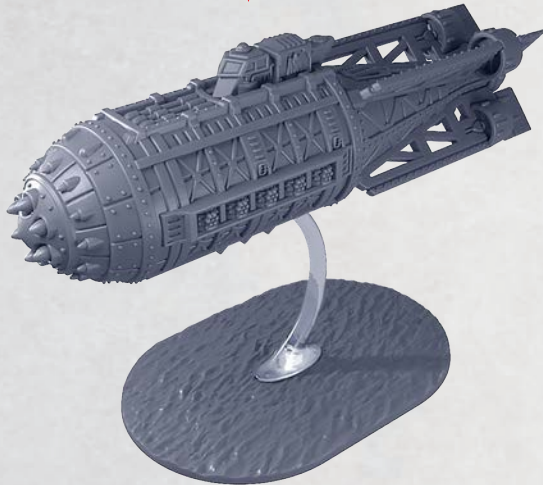

PARTS CAN BE FOUND AS RESIN AND ON THE UNION AERIAL SQUADRONS SPRUES

SEE PAGE 4
FOR ASSEMBLY

SEE PAGE 3
FOR ASSEMBLY

SEE PAGE 4
FOR ASSEMBLY

SEE PAGE 3
FOR ASSEMBLY

R = RESIN

DESTINY SKY FORTRESS

PARTS CAN BE FOUND ON THE UNION AERIAL SQUADRONS SPRUES

R = RESIN

TICONDEROGA ASSAULT AIRSHIP

PARTS CAN BE FOUND ON THE UNION AERIAL SQUADRONS SPRUES

SEE PAGE 3
FOR ASSEMBLY

CONSTELLATION ATTACK AIRSHIP

PARTS CAN BE FOUND ON THE UNION AERIAL SQUADRONS SPRUES

REPUBLIC CLOUDRAKER AIRSHIP