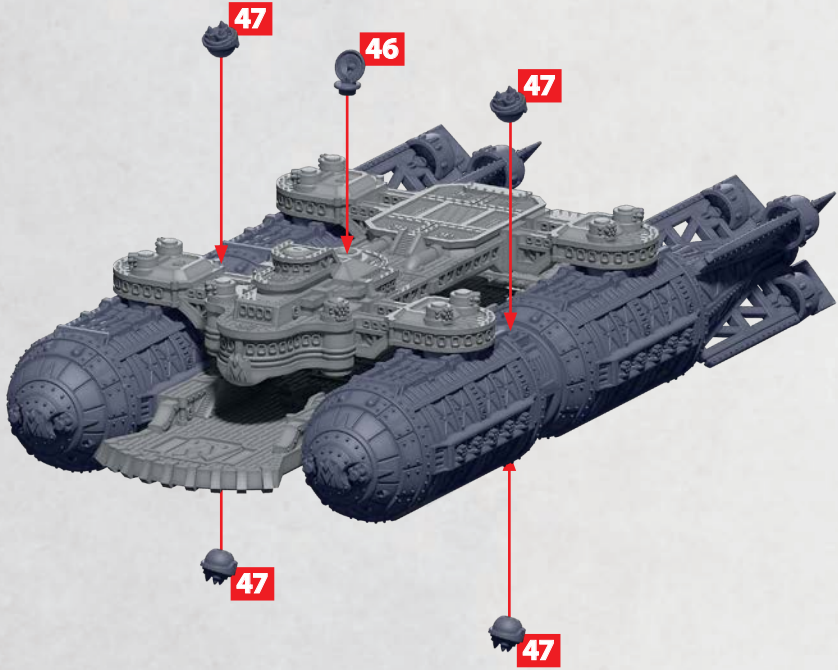

PARTS CAN BE FOUND AS RESIN AND ON THE UNION AERIAL SQUADRONS SPRUES

SEE PAGE 4
FOR ASSEMBLY

SEE PAGE 3
FOR ASSEMBLY

SEE PAGE 4
FOR ASSEMBLY

SEE PAGE 3
FOR ASSEMBLY

R = RESIN

DESTINY SKY FORTRESS

PARTS CAN BE FOUND ON THE UNION AERIAL SQUADRONS SPRUES