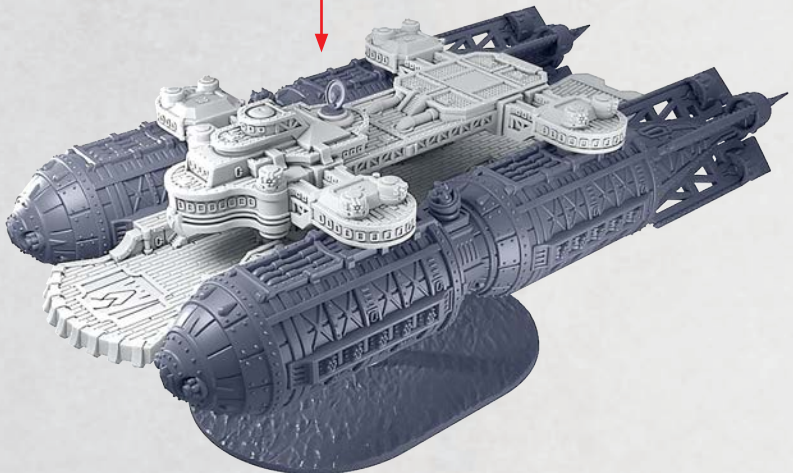

PARTS CAN BE FOUND AS RESIN AND ON THE UNION AERIAL SQUADRONS SPRUES

SEE PAGE 4
FOR ASSEMBLY

SEE PAGE 3
FOR ASSEMBLY

SEE PAGE 4
FOR ASSEMBLY

SEE PAGE 3
FOR ASSEMBLY

R = RESIN

DESTINY SKY FORTRESS

PARTS CAN BE FOUND ON THE UNION AERIAL SQUADRONS SPRUES