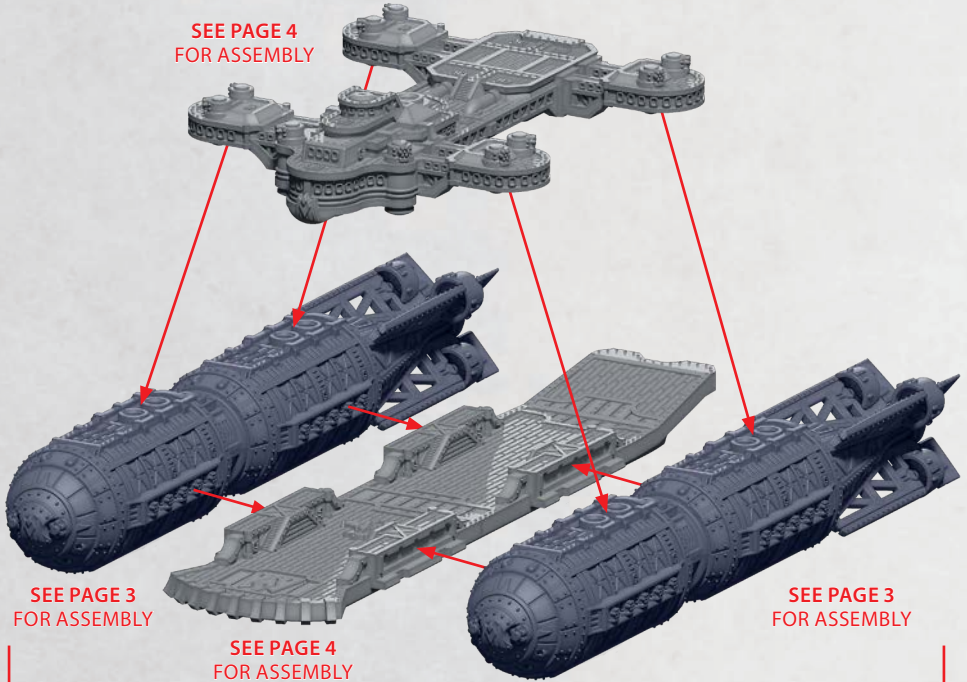

SEE ABOVE
FOR ASSEMBLY

!! IMPORTANT !!
ENSURE YOU HAVE THE RIGHT
UNDERSIDE PANELS FOR YOUR
CHOSEN BUILD – PART 14 OR
43 (SEE PAGE 1 FOR DETAILS)

DESTINY SKY FORTRESS

PARTS CAN BE FOUND AS RESIN PARTS

DESTINY SKY FORTRESS

PARTS CAN BE FOUND AS RESIN AND ON THE UNION AERIAL SQUADRONS SPRUES

SEE PAGE 4
FOR ASSEMBLY

SEE PAGE 3
FOR ASSEMBLY

SEE PAGE 4
FOR ASSEMBLY

SEE PAGE 3
FOR ASSEMBLY

R = RESIN

DESTINY SKY FORTRESS

PARTS CAN BE FOUND ON THE UNION AERIAL SQUADRONS SPRUES