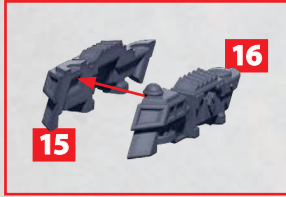

PARTS CAN BE FOUND AS RESIN AND ON THE UNION AERIAL SQUADRONS SPRUES

SEE PAGE 4
FOR ASSEMBLY

SEE PAGE 3
FOR ASSEMBLY

SEE PAGE 4
FOR ASSEMBLY

SEE PAGE 3
FOR ASSEMBLY

R = RESIN

DESTINY SKY FORTRESS

PARTS CAN BE FOUND ON THE UNION AERIAL SQUADRONS SPRUES

R = RESIN

TICONDEROGA ASSAULT AIRSHIP

PARTS CAN BE FOUND ON THE UNION AERIAL SQUADRONS SPRUES

SEE PAGE 3
FOR ASSEMBLY

CONSTELLATION ATTACK AIRSHIP

PARTS CAN BE FOUND ON THE UNION AERIAL SQUADRONS SPRUES

REPUBLIC CLOUDRAKER AIRSHIP