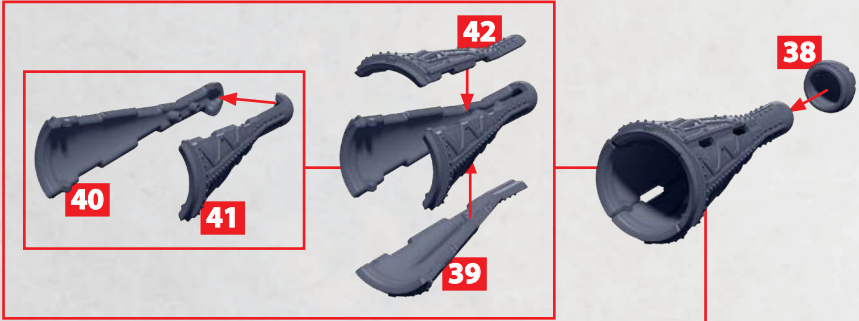

HULL ASSEMBLY FOR DESTINY, TICONDEROGA, CONSTELLATION, REPUBLIC AND RANGER

PARTS CAN BE FOUND ON THE **UNION AERIAL SQUADRONS** SPRUES

TICONDEROGA

CONSTELLATION

DESTINY
REPUBLIC
RANGER

X4 REQUIRED FOR
DESTINY

!! IMPORTANT !!

ENSURE YOU HAVE THE RIGHT UNDERSIDE PANEL
FOR YOUR CHOSEN BUILD – PART 14, 37 OR 43
(SEE ABOVE FOR DETAILS)

TAIL ASSEMBLY FOR DESTINY, TICONDEROGA, CONSTELLATION, REPUBLIC AND RANGER

PARTS CAN BE FOUND ON THE UNION AERIAL SQUADRONS SPRUES