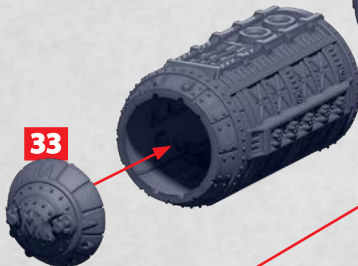

SEE ABOVE
FOR ASSEMBLY