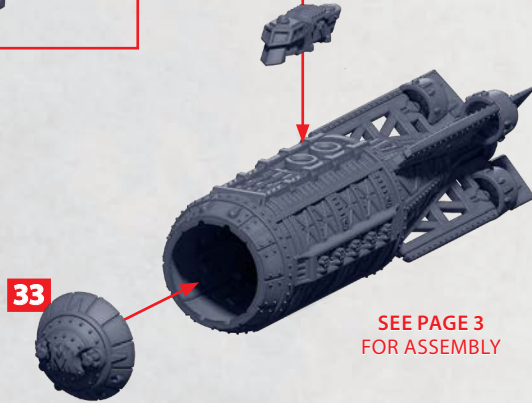

PARTS CAN BE FOUND AS RESIN AND ON THE UNION AERIAL SQUADRONS SPRUES

SEE PAGE 4
FOR ASSEMBLY

SEE PAGE 3
FOR ASSEMBLY

SEE PAGE 4
FOR ASSEMBLY

SEE PAGE 3
FOR ASSEMBLY

R = RESIN

DESTINY SKY FORTRESS

PARTS CAN BE FOUND ON THE UNION AERIAL SQUADRONS SPRUES

R = RESIN

TICONDEROGA ASSAULT AIRSHIP

PARTS CAN BE FOUND ON THE UNION AERIAL SQUADRONS SPRUES

SEE PAGE 3
FOR ASSEMBLY

CONSTELLATION ATTACK AIRSHIP

PARTS CAN BE FOUND ON THE UNION AERIAL SQUADRONS SPRUES

REPUBLIC CLOUDRAKER AIRSHIP

PARTS CAN BE FOUND ON THE UNION AERIAL SQUADRONS SPRUES

RANGER RECON AIRSHIP

PARTS CAN BE FOUND ON THE UNION AERIAL SQUADRONS SPRUES

BOGATA CARRYALL

PARTS CAN BE FOUND ON THE UNION AERIAL SQUADRONS SPRUES