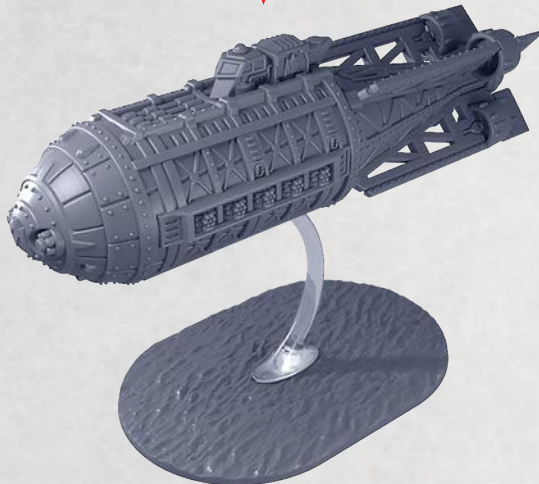

PARTS CAN BE FOUND AS RESIN AND ON THE UNION AERIAL SQUADRONS SPRUES

SEE PAGE 4
FOR ASSEMBLY

SEE PAGE 3
FOR ASSEMBLY

SEE PAGE 4
FOR ASSEMBLY

SEE PAGE 3
FOR ASSEMBLY

R = RESIN

DESTINY SKY FORTRESS

PARTS CAN BE FOUND ON THE UNION AERIAL SQUADRONS SPRUES

R = RESIN

TICONDEROGA ASSAULT AIRSHIP

PARTS CAN BE FOUND ON THE UNION AERIAL SQUADRONS SPRUES

SEE PAGE 3
FOR ASSEMBLY

CONSTELLATION ATTACK AIRSHIP

PARTS CAN BE FOUND ON THE UNION AERIAL SQUADRONS SPRUES

REPUBLIC CLOUDRAKER AIRSHIP

PARTS CAN BE FOUND ON THE UNION AERIAL SQUADRONS SPRUES

RANGER RECON AIRSHIP

PARTS CAN BE FOUND ON THE UNION AERIAL SQUADRONS SPRUES

BOGATA CARRYALL

PARTS CAN BE FOUND ON THE UNION AERIAL SQUADRONS SPRUES