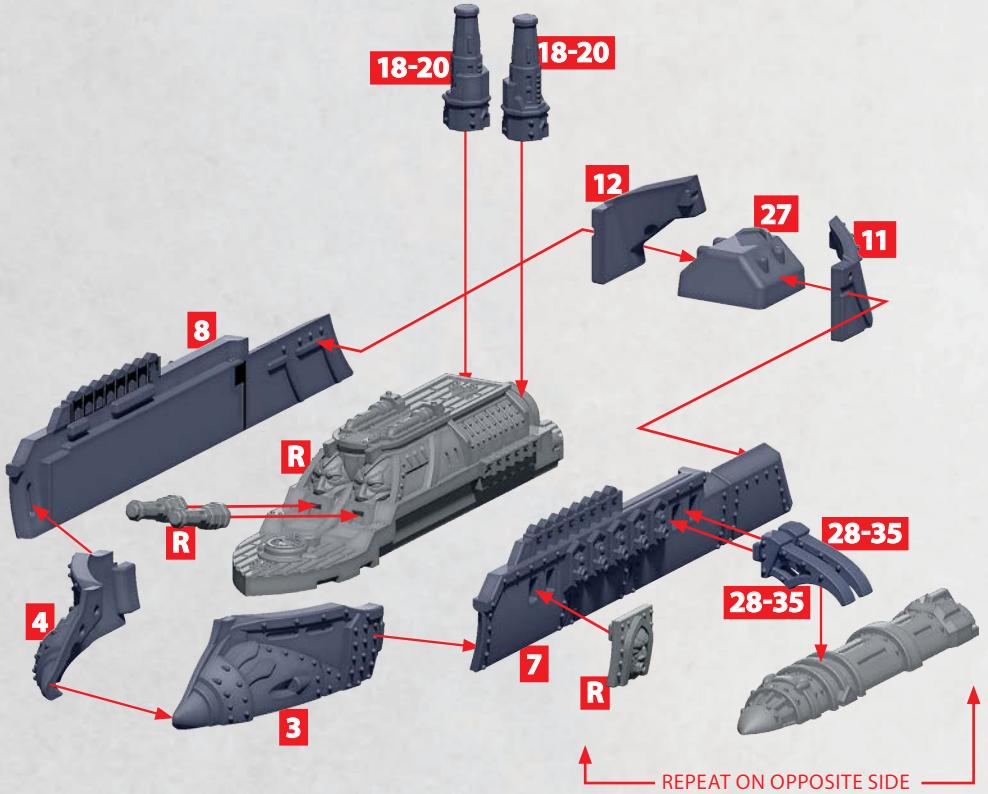

LESATH EXEMPLAR-CRUISER

PARTS CAN BE FOUND AS RESIN AND ON THE SULTANATE FRONTLINE SQUADRONS SPRUES

R = RESIN

CAROLUS

PARTS CAN BE FOUND AS RESIN AND ON THE SULTANATE FRONTLINE SQUADRONS SPRUES

R = RESIN