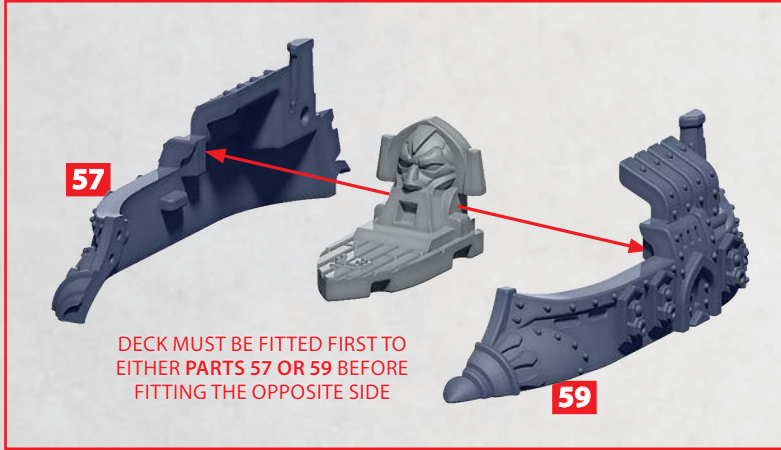

LESATH EXEMPLAR-CRUISER

PARTS CAN BE FOUND AS RESIN AND ON THE SULTANATE FRONTLINE SQUADRONS SPRUES

R = RESIN

CAROLUS

PARTS CAN BE FOUND AS RESIN AND ON THE SULTANATE FRONTLINE SQUADRONS SPRUES

R = RESIN