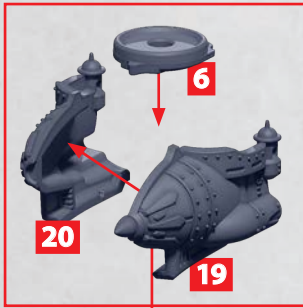

14

13

7-8

7-8

NASR SKYSHIP

PARTS CAN BE FOUND ON THE **CRIMSON LEAGUE SQUADRONS** SPRUES

*ALL TURRETS ARE INTERCHANGEABLE
**REQUIRES PART 53 OR 54

AWSBIRI SKYLANCER

PARTS CAN BE FOUND ON THE **CRIMSON LEAGUE SQUADRONS** SPRUES

GUN
BATTERY

45-50

AETHERIC
LANCE

69-74

*ALL TURRETS ARE INTERCHANGEABLE

MUHARIB SKYRUNNER

PARTS CAN BE FOUND ON THE **CRIMSON LEAGUE SQUADRONS** SPRUES

*ALL TURRETS ARE INTERCHANGEABLE

HIRKA SKYCUTTER

PARTS CAN BE FOUND ON THE **CRIMSON LEAGUE SQUADRONS** SPRUES

*ALL TURRETS ARE
INTERCHANGEABLE

GUN
BATTERY

45-50

AETHERIC
LANCE

69-74