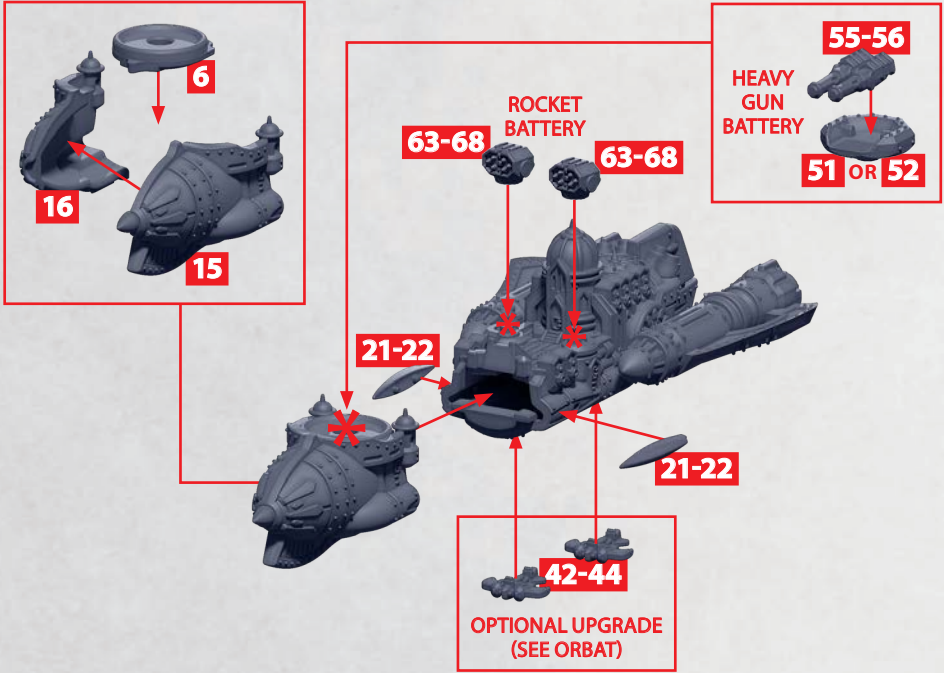

14

13

7-8

7-8

NASR SKYSHIP

PARTS CAN BE FOUND ON THE **CRIMSON LEAGUE SQUADRONS** SPRUES

*ALL TURRETS ARE INTERCHANGEABLE
**REQUIRES PART 53 OR 54

AWSBIRI SKYLANCER

PARTS CAN BE FOUND ON THE **CRIMSON LEAGUE SQUADRONS** SPRUES

GUN
BATTERY

45-50

AETHERIC
LANCE

69-74

*ALL TURRETS ARE INTERCHANGEABLE

MUHARIB SKYRUNNER

PARTS CAN BE FOUND ON THE **CRIMSON LEAGUE SQUADRONS** SPRUES