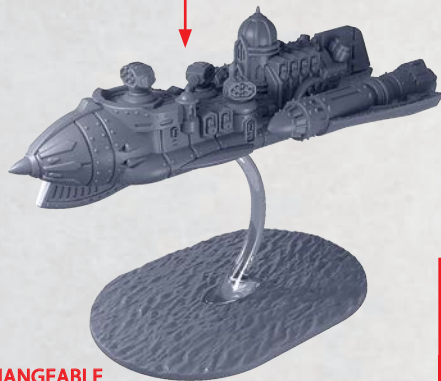

NASR, AWSBIRI AND MUHARIB HULL

PARTS CAN BE FOUND ON THE **CRIMSON LEAGUE SQUADRONS** SPRUES

BRIDGE
& DECK

!! IMPORTANT !!
BE SURE TO ATTACHED THE
BRIDGE & DECK ASSEMBLY
AND PART 9 TO EITHER PARTS
10 OR 11 BEFORE ATTACHING
THE OPPOSITE SIDE

14

13

7-8

7-8

NASR SKYSHIP

PARTS CAN BE FOUND ON THE **CRIMSON LEAGUE SQUADRONS** SPRUES

*ALL TURRETS ARE INTERCHANGEABLE
**REQUIRES PART 53 OR 54

AWSBIRI SKYLANCER

PARTS CAN BE FOUND ON THE **CRIMSON LEAGUE SQUADRONS** SPRUES

GUN
BATTERY

45-50

AETHERIC
LANCE

69-74

*ALL TURRETS ARE INTERCHANGEABLE

MUHARIB SKYRUNNER

PARTS CAN BE FOUND ON THE **CRIMSON LEAGUE SQUADRONS** SPRUES