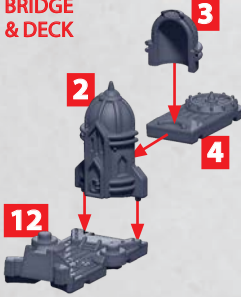

NASR, AWSBIRI AND MUHARIB HULL

PARTS CAN BE FOUND ON THE **CRIMSON LEAGUE SQUADRONS** SPRUES

BRIDGE
& DECK

!! IMPORTANT !!
BE SURE TO ATTACHED THE
BRIDGE & DECK ASSEMBLY
AND PART 9 TO EITHER PARTS
10 OR 11 BEFORE ATTACHING
THE OPPOSITE SIDE

14

13

7-8

7-8

NASR SKYSHIP

PARTS CAN BE FOUND ON THE **CRIMSON LEAGUE SQUADRONS** SPRUES

*ALL TURRETS ARE INTERCHANGEABLE
**REQUIRES PART 53 OR 54

AWSBIRI SKYLANCER

PARTS CAN BE FOUND ON THE **CRIMSON LEAGUE SQUADRONS** SPRUES

GUN
BATTERY

45-50

AETHERIC
LANCE

69-74

*ALL TURRETS ARE INTERCHANGEABLE

MUHARIB SKYRUNNER

PARTS CAN BE FOUND ON THE **CRIMSON LEAGUE SQUADRONS** SPRUES