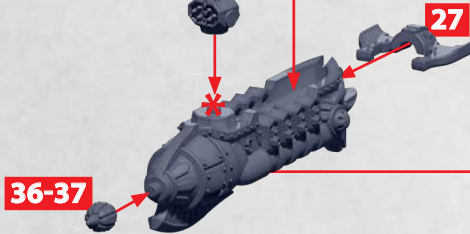

14

13

7-8

7-8

NASR SKYSHIP

PARTS CAN BE FOUND ON THE **CRIMSON LEAGUE SQUADRONS** SPRUES

*ALL TURRETS ARE INTERCHANGEABLE
**REQUIRES PART 53 OR 54

AWSBIRI SKYLANCER

PARTS CAN BE FOUND ON THE **CRIMSON LEAGUE SQUADRONS** SPRUES

GUN
BATTERY

45-50

AETHERIC
LANCE

69-74

*ALL TURRETS ARE INTERCHANGEABLE

MUHARIB SKYRUNNER

PARTS CAN BE FOUND ON THE **CRIMSON LEAGUE SQUADRONS** SPRUES

*ALL TURRETS ARE INTERCHANGEABLE

HIRKA SKYCUTTER

PARTS CAN BE FOUND ON THE **CRIMSON LEAGUE SQUADRONS** SPRUES

*ALL TURRETS ARE
INTERCHANGEABLE

GUN
BATTERY

45-50

AETHERIC
LANCE

69-74