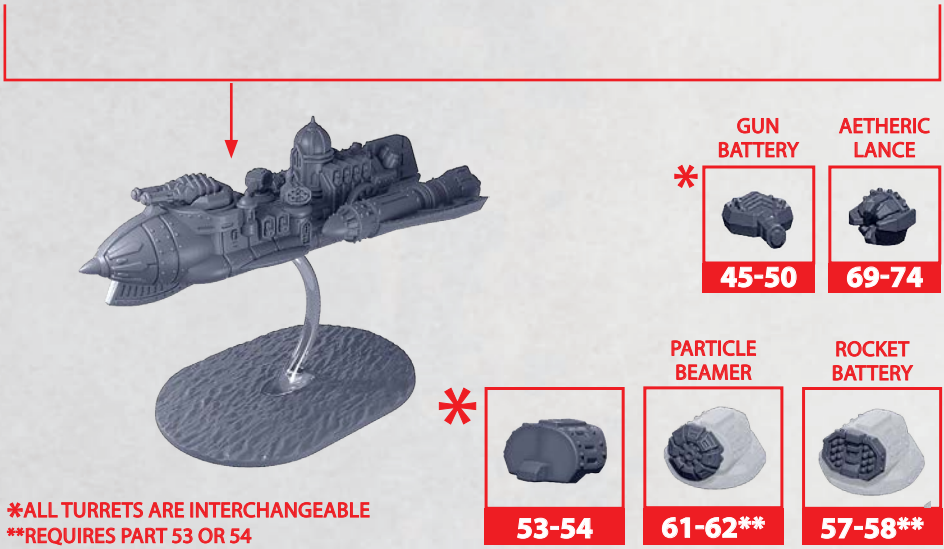

14

13

7-8

7-8

NASR SKYSHIP

PARTS CAN BE FOUND ON THE **CRIMSON LEAGUE SQUADRONS** SPRUES

*ALL TURRETS ARE INTERCHANGEABLE
**REQUIRES PART 53 OR 54

AWSBIRI SKYLANCER

PARTS CAN BE FOUND ON THE **CRIMSON LEAGUE SQUADRONS** SPRUES

GUN
BATTERY

45-50

AETHERIC
LANCE

69-74

*ALL TURRETS ARE INTERCHANGEABLE

MUHARIB SKYRUNNER

PARTS CAN BE FOUND ON THE **CRIMSON LEAGUE SQUADRONS** SPRUES