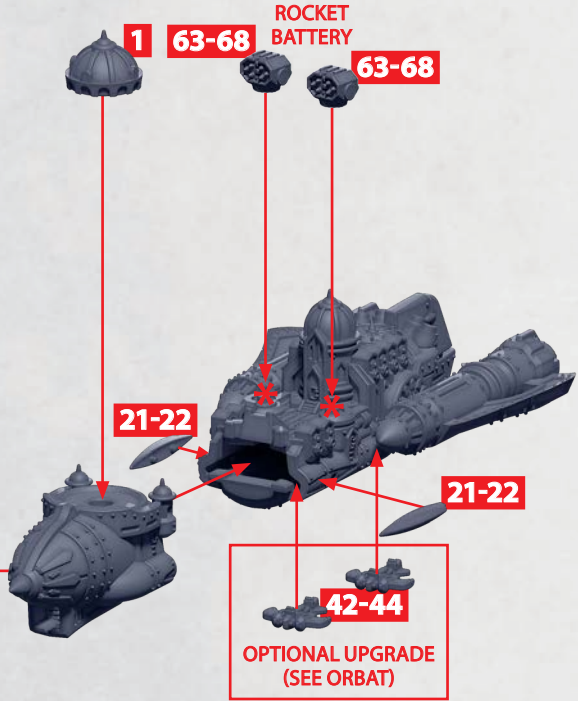

14

13

7-8

7-8

NASR SKYSHIP

PARTS CAN BE FOUND ON THE **CRIMSON LEAGUE SQUADRONS** SPRUES

*ALL TURRETS ARE INTERCHANGEABLE
**REQUIRES PART 53 OR 54

AWSBIRI SKYLANCER

PARTS CAN BE FOUND ON THE **CRIMSON LEAGUE SQUADRONS** SPRUES

GUN
BATTERY

45-50

AETHERIC
LANCE

69-74

*ALL TURRETS ARE INTERCHANGEABLE

MUHARIB SKYRUNNER

PARTS CAN BE FOUND ON THE **CRIMSON LEAGUE SQUADRONS** SPRUES

*ALL TURRETS ARE INTERCHANGEABLE

HIRKA SKYCUTTER

PARTS CAN BE FOUND ON THE **CRIMSON LEAGUE SQUADRONS** SPRUES

*ALL TURRETS ARE
INTERCHANGEABLE

GUN
BATTERY

45-50

AETHERIC
LANCE

69-74