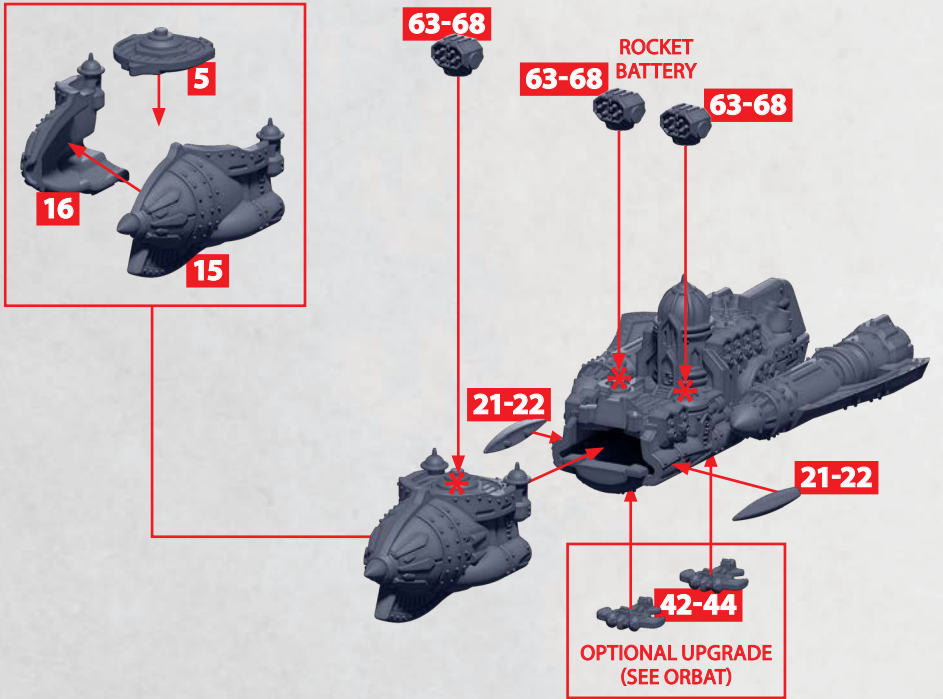

14

13

7-8

7-8

NASR SKYSHIP

PARTS CAN BE FOUND ON THE **CRIMSON LEAGUE SQUADRONS** SPRUES

*ALL TURRETS ARE INTERCHANGEABLE
**REQUIRES PART 53 OR 54

AWSBIRI SKYLANCER

PARTS CAN BE FOUND ON THE **CRIMSON LEAGUE SQUADRONS** SPRUES

GUN
BATTERY

45-50

AETHERIC
LANCE

69-74

*ALL TURRETS ARE INTERCHANGEABLE

MUHARIB SKYRUNNER

PARTS CAN BE FOUND ON THE **CRIMSON LEAGUE SQUADRONS** SPRUES