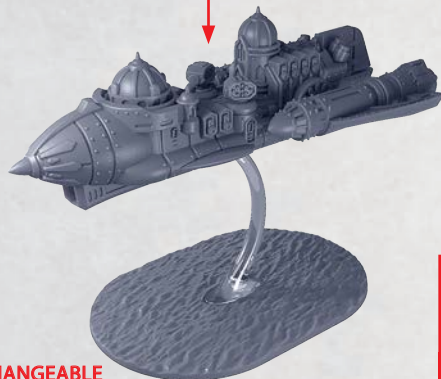

14

13

7-8

7-8

NASR SKYSHIP

PARTS CAN BE FOUND ON THE **CRIMSON LEAGUE SQUADRONS** SPRUES

*ALL TURRETS ARE INTERCHANGEABLE
**REQUIRES PART 53 OR 54

AWSBIRI SKYLANCER

PARTS CAN BE FOUND ON THE **CRIMSON LEAGUE SQUADRONS** SPRUES

GUN
BATTERY

45-50

AETHERIC
LANCE

69-74

*ALL TURRETS ARE INTERCHANGEABLE

MUHARIB SKYRUNNER

PARTS CAN BE FOUND ON THE **CRIMSON LEAGUE SQUADRONS** SPRUES

*ALL TURRETS ARE INTERCHANGEABLE

HIRKA SKYCUTTER

PARTS CAN BE FOUND ON THE **CRIMSON LEAGUE SQUADRONS** SPRUES

*ALL TURRETS ARE
INTERCHANGEABLE

GUN
BATTERY

45-50

AETHERIC
LANCE

69-74