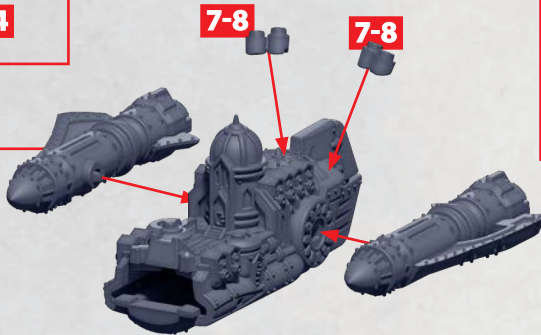

NASR, AWSBIRI AND MUHARIB HULL

PARTS CAN BE FOUND ON THE **CRIMSON LEAGUE SQUADRONS** SPRUES

BRIDGE
& DECK

!! IMPORTANT !!
BE SURE TO ATTACHED THE
BRIDGE & DECK ASSEMBLY
AND PART 9 TO EITHER PARTS
10 OR 11 BEFORE ATTACHING
THE OPPOSITE SIDE

14

13

7-8

7-8

NASR SKYSHIP

PARTS CAN BE FOUND ON THE **CRIMSON LEAGUE SQUADRONS** SPRUES

*ALL TURRETS ARE INTERCHANGEABLE
**REQUIRES PART 53 OR 54

AWSBIRI SKYLANCER

PARTS CAN BE FOUND ON THE **CRIMSON LEAGUE SQUADRONS** SPRUES

GUN
BATTERY

45-50

AETHERIC
LANCE

69-74

*ALL TURRETS ARE INTERCHANGEABLE

MUHARIB SKYRUNNER

PARTS CAN BE FOUND ON THE **CRIMSON LEAGUE SQUADRONS** SPRUES