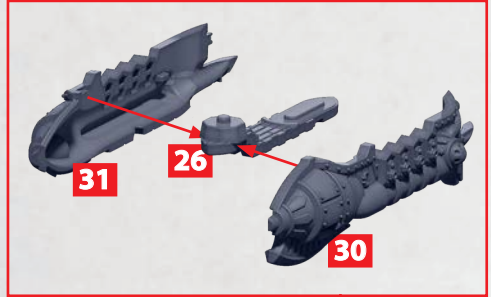

14

13

7-8

7-8

NASR SKYSHIP

PARTS CAN BE FOUND ON THE **CRIMSON LEAGUE SQUADRONS** SPRUES

*ALL TURRETS ARE INTERCHANGEABLE
**REQUIRES PART 53 OR 54

AWSBIRI SKYLANCER

PARTS CAN BE FOUND ON THE **CRIMSON LEAGUE SQUADRONS** SPRUES

GUN
BATTERY

45-50

AETHERIC
LANCE

69-74

*ALL TURRETS ARE INTERCHANGEABLE

MUHARIB SKYRUNNER

PARTS CAN BE FOUND ON THE **CRIMSON LEAGUE SQUADRONS** SPRUES

*ALL TURRETS ARE INTERCHANGEABLE

HIRKA SKYCUTTER

PARTS CAN BE FOUND ON THE **CRIMSON LEAGUE SQUADRONS** SPRUES

*ALL TURRETS ARE
INTERCHANGEABLE

GUN
BATTERY

45-50

AETHERIC
LANCE

69-74