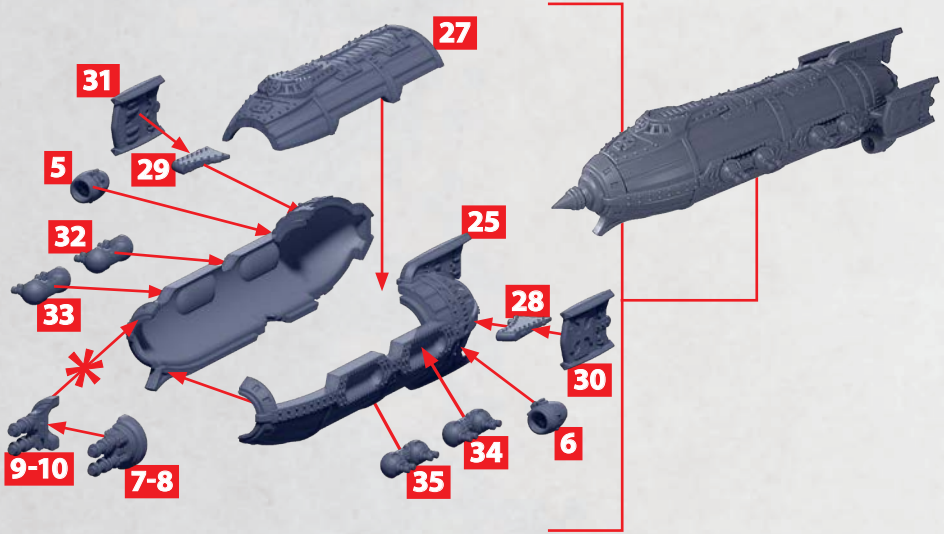

SKYFORTRESS

PARTS CAN BE FOUND ON THE **STARK IMPERIUM** PART SPRUES

SKYFORTRESS

PARTS CAN BE FOUND ON THE STARK IMPERIUM PART SPRUES

ALSO ATTACH
PARTS 4 TO 10
TO OPPOSITE SIDE

ZEPPELIN CLASS SKYFORTRESS

PARTS CAN BE FOUND ON THE STARK IMPERIUM PART SPRUES

STARK IMPERIUM SKYFORTRESS

PARTS CAN BE FOUND ON THE STARK IMPERIUM PART SPRUES

KRIEGSTURM ASSAULT AIRSHIP

PARTS CAN BE FOUND ON THE IMPERIUM AERIAL SQUADRONS SPRUES

NUREMBERG HEAVY AIRSHIP

PARTS CAN BE FOUND ON THE IMPERIUM AERIAL SQUADRONS SPRUES

* FIX WEAPON IN PLACE BEFORE ASSEMBLING THE HULL

MUNICH AERIAL DESTROYER

PARTS CAN BE FOUND ON THE IMPERIUM AERIAL SQUADRONS SPRUES

JAEGER AERIAL FAST DESTROYER

PARTS CAN BE FOUND ON THE IMPERIUM AERIAL SQUADRONS SPRUES