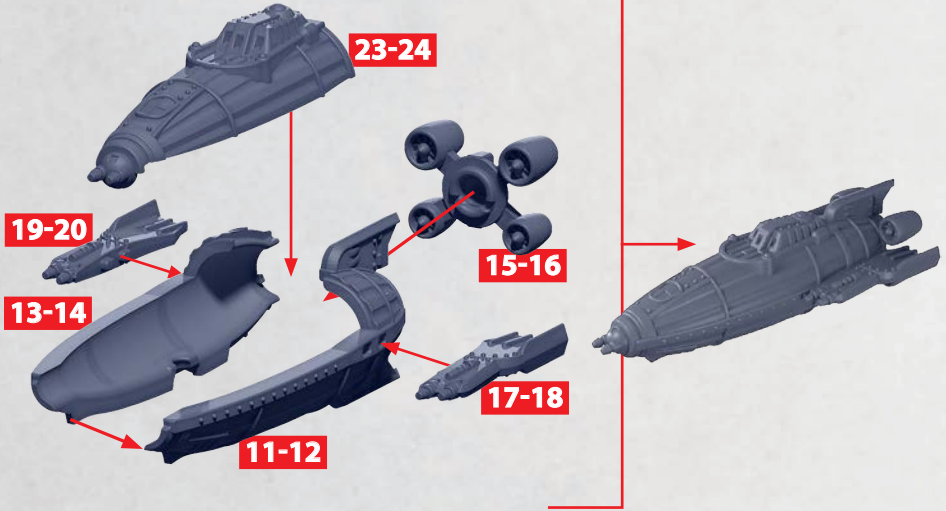

MUNICH AERIAL DESTROYER

PARTS CAN BE FOUND ON THE IMPERIUM AERIAL SQUADRONS SPRUES