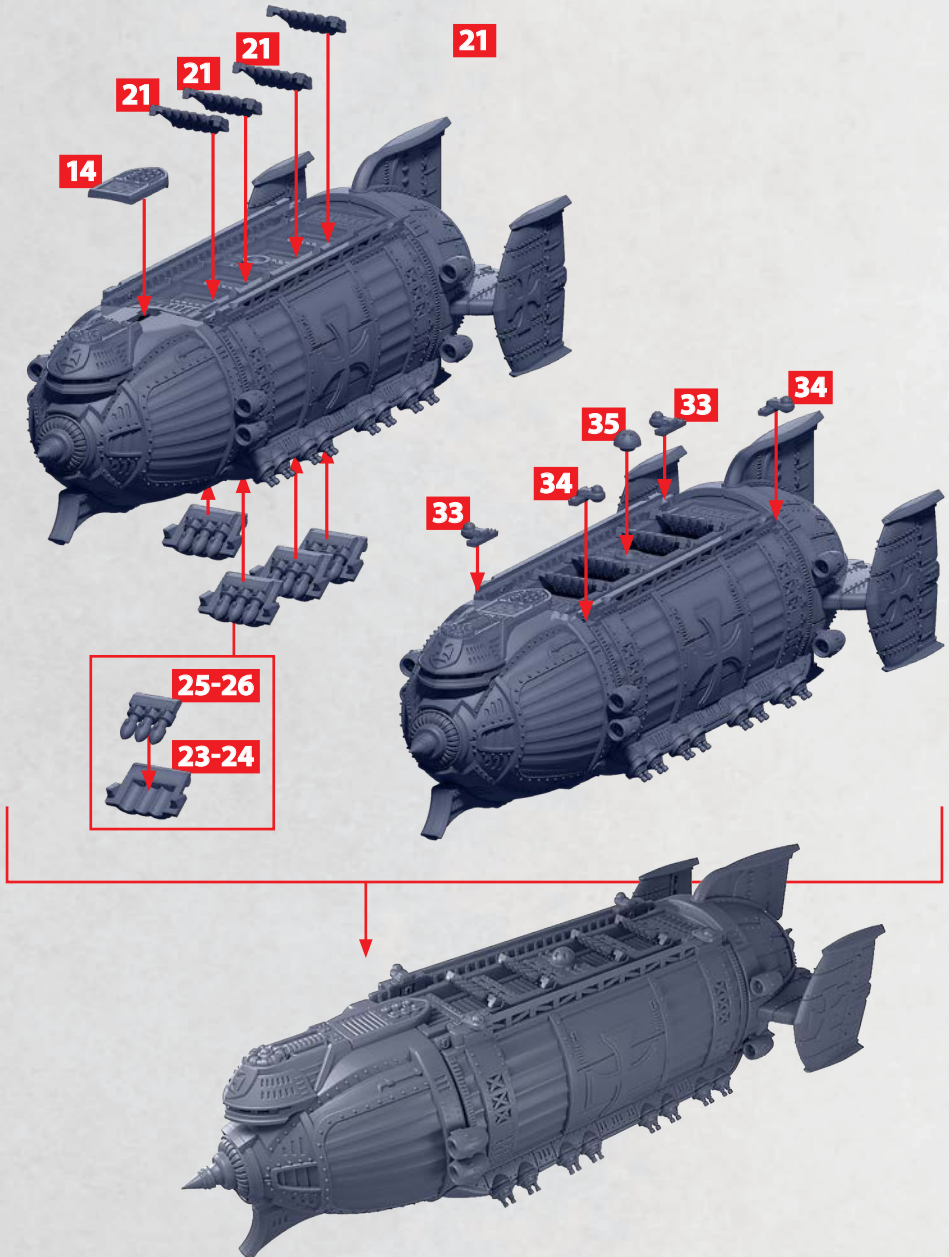

SKYFORTRESS

PARTS CAN BE FOUND ON THE **STARK IMPERIUM** PART SPRUES

SKYFORTRESS

PARTS CAN BE FOUND ON THE STARK IMPERIUM PART SPRUES

ALSO ATTACH
PARTS 4 TO 10
TO OPPOSITE SIDE

ZEPPELIN CLASS SKYFORTRESS

PARTS CAN BE FOUND ON THE STARK IMPERIUM PART SPRUES

STARK IMPERIUM SKYFORTRESS

PARTS CAN BE FOUND ON THE STARK IMPERIUM PART SPRUES

KRIEGSTURM ASSAULT AIRSHIP

PARTS CAN BE FOUND ON THE IMPERIUM AERIAL SQUADRONS SPRUES

NUREMBERG HEAVY AIRSHIP

PARTS CAN BE FOUND ON THE IMPERIUM AERIAL SQUADRONS SPRUES

* FIX WEAPON IN PLACE BEFORE ASSEMBLING THE HULL

MUNICH AERIAL DESTROYER

PARTS CAN BE FOUND ON THE IMPERIUM AERIAL SQUADRONS SPRUES

JAEGER AERIAL FAST DESTROYER

PARTS CAN BE FOUND ON THE IMPERIUM AERIAL SQUADRONS SPRUES