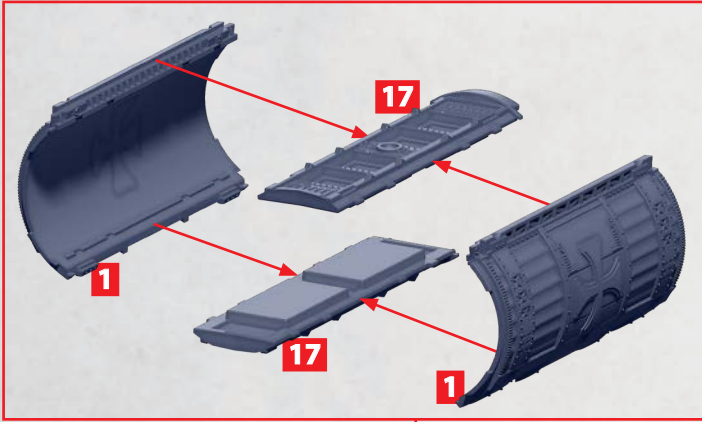

SKYFORTRESS

PARTS CAN BE FOUND ON THE **STARK IMPERIUM** PART SPRUES

SKYFORTRESS

PARTS CAN BE FOUND ON THE STARK IMPERIUM PART SPRUES

ALSO ATTACH
PARTS 4 TO 10
TO OPPOSITE SIDE

ZEPPELIN CLASS SKYFORTRESS

PARTS CAN BE FOUND ON THE STARK IMPERIUM PART SPRUES

STARK IMPERIUM SKYFORTRESS

PARTS CAN BE FOUND ON THE STARK IMPERIUM PART SPRUES

KRIEGSTURM ASSAULT AIRSHIP

PARTS CAN BE FOUND ON THE IMPERIUM AERIAL SQUADRONS SPRUES

NUREMBERG HEAVY AIRSHIP

PARTS CAN BE FOUND ON THE IMPERIUM AERIAL SQUADRONS SPRUES