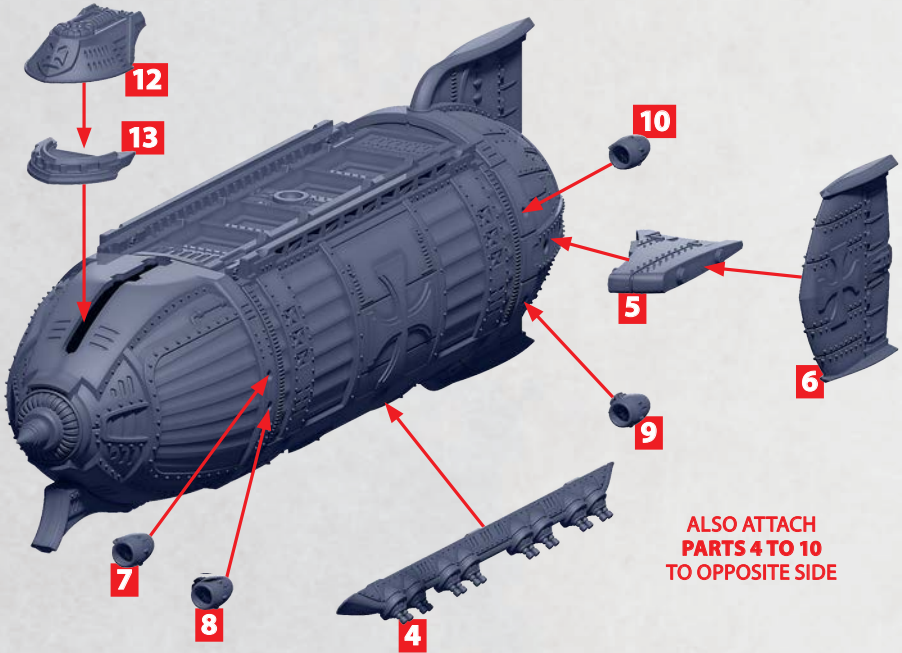

SKYFORTRESS

PARTS CAN BE FOUND ON THE **STARK IMPERIUM** PART SPRUES

SKYFORTRESS

PARTS CAN BE FOUND ON THE STARK IMPERIUM PART SPRUES

ALSO ATTACH
PARTS 4 TO 10
TO OPPOSITE SIDE

ZEPPELIN CLASS SKYFORTRESS

PARTS CAN BE FOUND ON THE STARK IMPERIUM PART SPRUES

STARK IMPERIUM SKYFORTRESS

PARTS CAN BE FOUND ON THE STARK IMPERIUM PART SPRUES

KRIEGSTURM ASSAULT AIRSHIP

PARTS CAN BE FOUND ON THE IMPERIUM AERIAL SQUADRONS SPRUES

NUREMBERG HEAVY AIRSHIP

PARTS CAN BE FOUND ON THE IMPERIUM AERIAL SQUADRONS SPRUES

* FIX WEAPON IN PLACE BEFORE ASSEMBLING THE HULL

MUNICH AERIAL DESTROYER

PARTS CAN BE FOUND ON THE IMPERIUM AERIAL SQUADRONS SPRUES

JAEGER AERIAL FAST DESTROYER

PARTS CAN BE FOUND ON THE IMPERIUM AERIAL SQUADRONS SPRUES