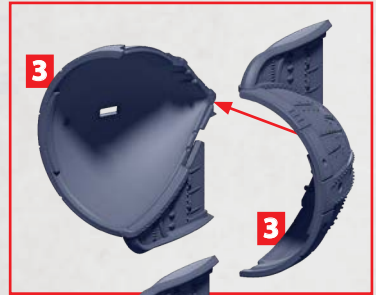

SKYFORTRESS

PARTS CAN BE FOUND ON THE **STARK IMPERIUM** PART SPRUES

SKYFORTRESS

PARTS CAN BE FOUND ON THE STARK IMPERIUM PART SPRUES

ALSO ATTACH
PARTS 4 TO 10
TO OPPOSITE SIDE

ZEPPELIN CLASS SKYFORTRESS

PARTS CAN BE FOUND ON THE STARK IMPERIUM PART SPRUES