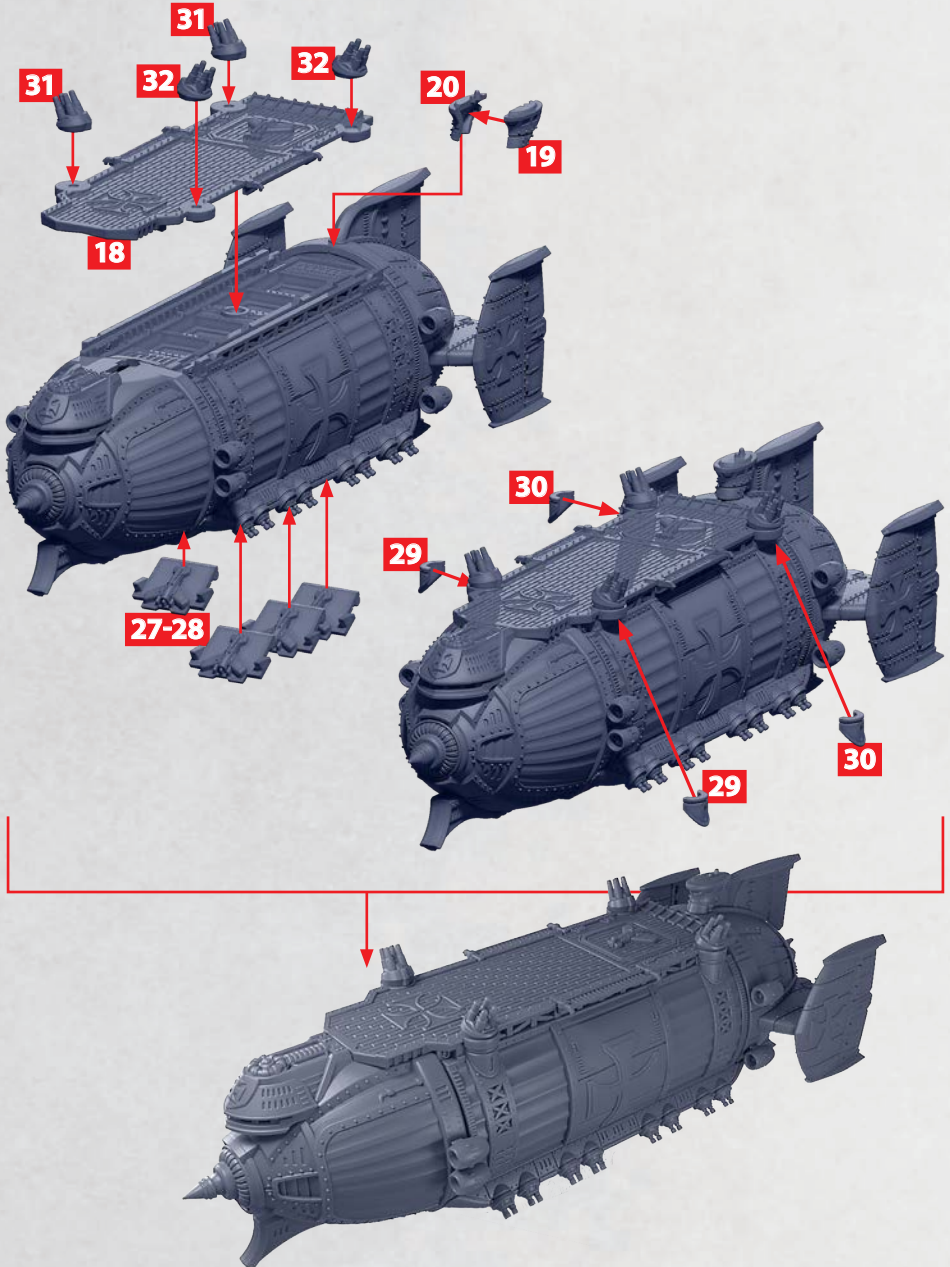

SKYFORTRESS

PARTS CAN BE FOUND ON THE **STARK IMPERIUM** PART SPRUES

SKYFORTRESS

PARTS CAN BE FOUND ON THE STARK IMPERIUM PART SPRUES

ALSO ATTACH
PARTS 4 TO 10
TO OPPOSITE SIDE

ZEPPELIN CLASS SKYFORTRESS

PARTS CAN BE FOUND ON THE STARK IMPERIUM PART SPRUES

STARK IMPERIUM SKYFORTRESS

PARTS CAN BE FOUND ON THE STARK IMPERIUM PART SPRUES

KRIEGSTURM ASSAULT AIRSHIP

PARTS CAN BE FOUND ON THE IMPERIUM AERIAL SQUADRONS SPRUES

NUREMBERG HEAVY AIRSHIP

PARTS CAN BE FOUND ON THE IMPERIUM AERIAL SQUADRONS SPRUES

* FIX WEAPON IN PLACE BEFORE ASSEMBLING THE HULL

MUNICH AERIAL DESTROYER

PARTS CAN BE FOUND ON THE IMPERIUM AERIAL SQUADRONS SPRUES

JAEGER AERIAL FAST DESTROYER

PARTS CAN BE FOUND ON THE IMPERIUM AERIAL SQUADRONS SPRUES