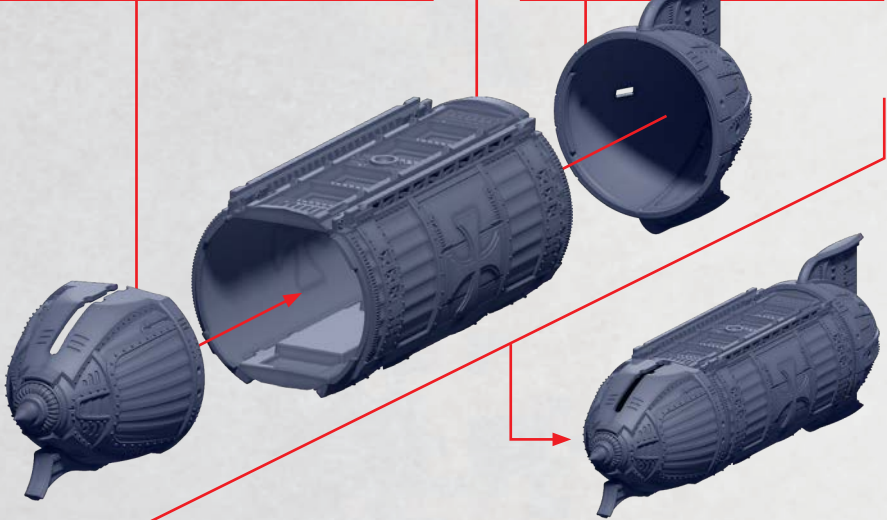

SKYFORTRESS

PARTS CAN BE FOUND ON THE **STARK IMPERIUM** PART SPRUES

SKYFORTRESS

PARTS CAN BE FOUND ON THE STARK IMPERIUM PART SPRUES

ALSO ATTACH
PARTS 4 TO 10
TO OPPOSITE SIDE

ZEPPELIN CLASS SKYFORTRESS

PARTS CAN BE FOUND ON THE STARK IMPERIUM PART SPRUES

STARK IMPERIUM SKYFORTRESS

PARTS CAN BE FOUND ON THE STARK IMPERIUM PART SPRUES

KRIEGSTURM ASSAULT AIRSHIP

PARTS CAN BE FOUND ON THE IMPERIUM AERIAL SQUADRONS SPRUES

NUREMBERG HEAVY AIRSHIP

PARTS CAN BE FOUND ON THE IMPERIUM AERIAL SQUADRONS SPRUES