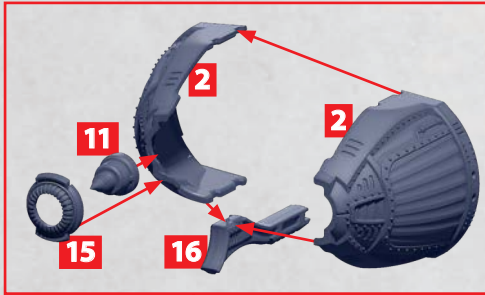

SKYFORTRESS

PARTS CAN BE FOUND ON THE **STARK IMPERIUM** PART SPRUES

SKYFORTRESS

PARTS CAN BE FOUND ON THE STARK IMPERIUM PART SPRUES

ALSO ATTACH
PARTS 4 TO 10
TO OPPOSITE SIDE

ZEPPELIN CLASS SKYFORTRESS

PARTS CAN BE FOUND ON THE STARK IMPERIUM PART SPRUES

STARK IMPERIUM SKYFORTRESS

PARTS CAN BE FOUND ON THE STARK IMPERIUM PART SPRUES

KRIEGSTURM ASSAULT AIRSHIP

PARTS CAN BE FOUND ON THE IMPERIUM AERIAL SQUADRONS SPRUES

NUREMBERG HEAVY AIRSHIP

PARTS CAN BE FOUND ON THE IMPERIUM AERIAL SQUADRONS SPRUES