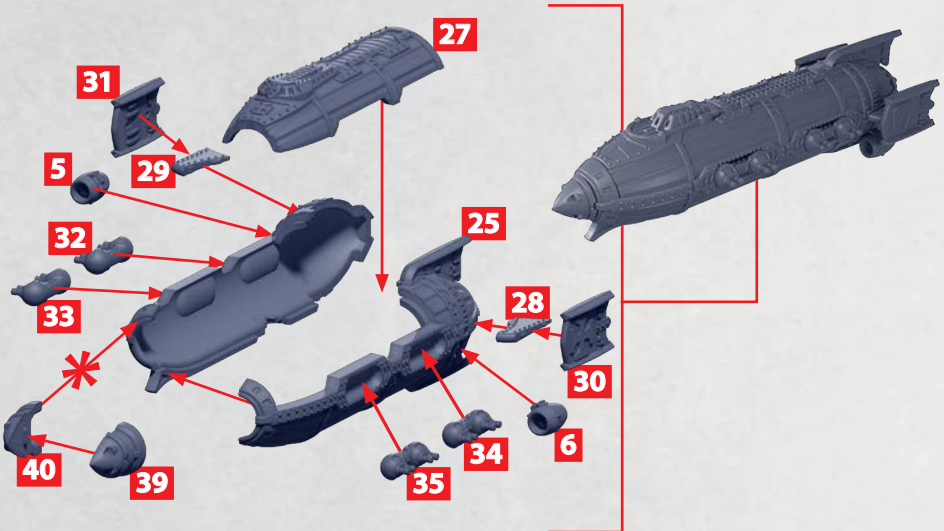

SKYFORTRESS

PARTS CAN BE FOUND ON THE **STARK IMPERIUM** PART SPRUES

SKYFORTRESS

PARTS CAN BE FOUND ON THE STARK IMPERIUM PART SPRUES

ALSO ATTACH
PARTS 4 TO 10
TO OPPOSITE SIDE

ZEPPELIN CLASS SKYFORTRESS

PARTS CAN BE FOUND ON THE STARK IMPERIUM PART SPRUES

STARK IMPERIUM SKYFORTRESS

PARTS CAN BE FOUND ON THE STARK IMPERIUM PART SPRUES

KRIEGSTURM ASSAULT AIRSHIP

PARTS CAN BE FOUND ON THE IMPERIUM AERIAL SQUADRONS SPRUES

NUREMBERG HEAVY AIRSHIP

PARTS CAN BE FOUND ON THE IMPERIUM AERIAL SQUADRONS SPRUES