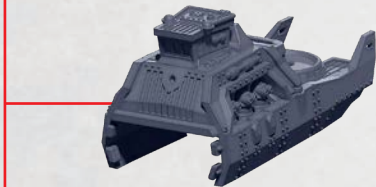

THOR

PARTS CAN BE FOUND ON THE SCANDINAVIAN SUPPORT SQUADRONS SPRUES

180°
ROTATED

THOR

PARTS CAN BE FOUND ON THE SCANDINAVIAN SUPPORT SQUADRONS SPRUES

LOKI

PARTS CAN BE FOUND ON THE SCANDINAVIAN SUPPORT SQUADRONS SPRUES

180°
ROTATED

LOKI

PARTS CAN BE FOUND ON THE SCANDINAVIAN SUPPORT SQUADRONS SPRUES

ANGRBODA

PARTS CAN BE FOUND ON THE SCANDINAVIAN SUPPORT SQUADRONS SPRUES

180°
ROTATED

ANGRBODA

PARTS CAN BE FOUND ON THE SCANDINAVIAN SUPPORT SQUADRONS SPRUES