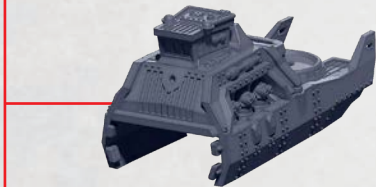

180°
ROTATED

LOKI

PARTS CAN BE FOUND ON THE SCANDINAVIAN SUPPORT SQUADRONS SPRUES

ANGRBODA

PARTS CAN BE FOUND ON THE SCANDINAVIAN SUPPORT SQUADRONS SPRUES

180°
ROTATED

ANGRBODA

PARTS CAN BE FOUND ON THE SCANDINAVIAN SUPPORT SQUADRONS SPRUES

HEIMDALL

PARTS CAN BE FOUND ON THE SCANDINAVIAN SUPPORT SQUADRONS SPRUES

180°
ROTATED

HEIMDALL

PARTS CAN BE FOUND ON THE SCANDINAVIAN SUPPORT SQUADRONS SPRUES

BALDR

PARTS CAN BE FOUND ON THE SCANDINAVIAN SUPPORT SQUADRONS SPRUES