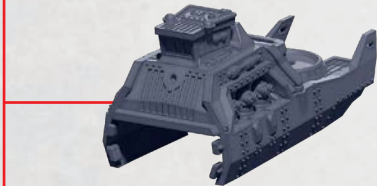

THOR

PARTS CAN BE FOUND ON THE SCANDINAVIAN SUPPORT SQUADRONS SPRUES

180°
ROTATED

THOR

PARTS CAN BE FOUND ON THE SCANDINAVIAN SUPPORT SQUADRONS SPRUES

LOKI

PARTS CAN BE FOUND ON THE SCANDINAVIAN SUPPORT SQUADRONS SPRUES

180°
ROTATED

LOKI

PARTS CAN BE FOUND ON THE SCANDINAVIAN SUPPORT SQUADRONS SPRUES

ANGRBODA

PARTS CAN BE FOUND ON THE SCANDINAVIAN SUPPORT SQUADRONS SPRUES

180°
ROTATED

ANGRBODA

PARTS CAN BE FOUND ON THE SCANDINAVIAN SUPPORT SQUADRONS SPRUES