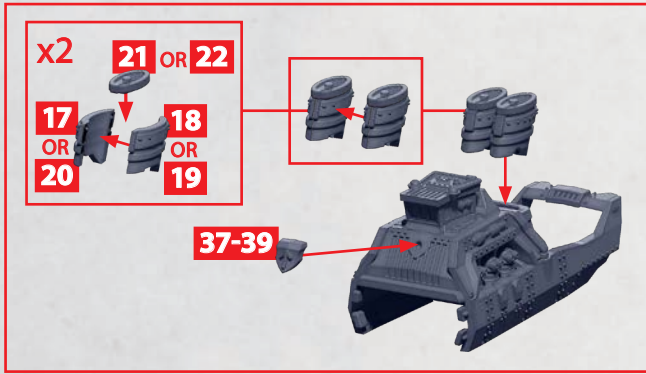

180°
ROTATED

LOKI

PARTS CAN BE FOUND ON THE SCANDINAVIAN SUPPORT SQUADRONS SPRUES

ANGRBODA

PARTS CAN BE FOUND ON THE SCANDINAVIAN SUPPORT SQUADRONS SPRUES

180°
ROTATED

ANGRBODA

PARTS CAN BE FOUND ON THE SCANDINAVIAN SUPPORT SQUADRONS SPRUES

HEIMDALL

PARTS CAN BE FOUND ON THE SCANDINAVIAN SUPPORT SQUADRONS SPRUES

180°
ROTATED

HEIMDALL

PARTS CAN BE FOUND ON THE SCANDINAVIAN SUPPORT SQUADRONS SPRUES

BALDR

PARTS CAN BE FOUND ON THE SCANDINAVIAN SUPPORT SQUADRONS SPRUES