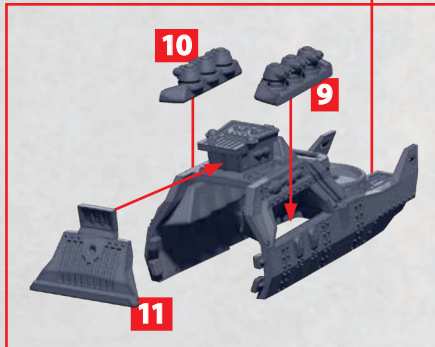

THOR

PARTS CAN BE FOUND ON THE SCANDINAVIAN SUPPORT SQUADRONS SPRUES

180°
ROTATED

THOR

PARTS CAN BE FOUND ON THE SCANDINAVIAN SUPPORT SQUADRONS SPRUES

LOKI

PARTS CAN BE FOUND ON THE SCANDINAVIAN SUPPORT SQUADRONS SPRUES

180°
ROTATED

LOKI

PARTS CAN BE FOUND ON THE SCANDINAVIAN SUPPORT SQUADRONS SPRUES

ANGRBODA

PARTS CAN BE FOUND ON THE SCANDINAVIAN SUPPORT SQUADRONS SPRUES

180°
ROTATED

ANGRBODA

PARTS CAN BE FOUND ON THE SCANDINAVIAN SUPPORT SQUADRONS SPRUES