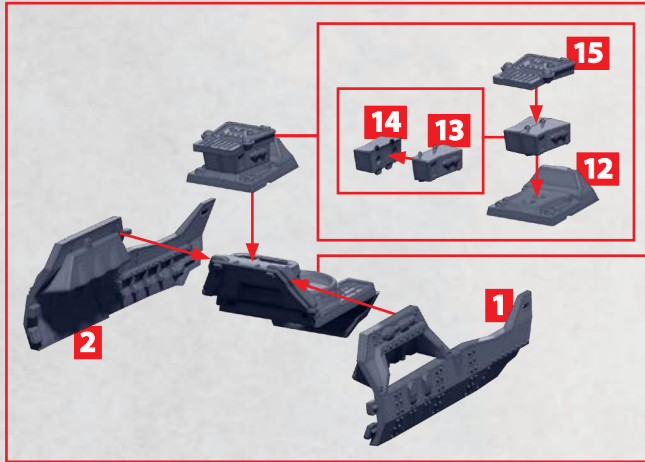

THOR

PARTS CAN BE FOUND ON THE SCANDINAVIAN SUPPORT SQUADRONS SPRUES

180°
ROTATED

THOR

PARTS CAN BE FOUND ON THE SCANDINAVIAN SUPPORT SQUADRONS SPRUES

LOKI

PARTS CAN BE FOUND ON THE SCANDINAVIAN SUPPORT SQUADRONS SPRUES

180°
ROTATED

LOKI

PARTS CAN BE FOUND ON THE SCANDINAVIAN SUPPORT SQUADRONS SPRUES

ANGRBODA

PARTS CAN BE FOUND ON THE SCANDINAVIAN SUPPORT SQUADRONS SPRUES

180°
ROTATED

ANGRBODA

PARTS CAN BE FOUND ON THE SCANDINAVIAN SUPPORT SQUADRONS SPRUES

HEIMDALL

PARTS CAN BE FOUND ON THE SCANDINAVIAN SUPPORT SQUADRONS SPRUES

180°
ROTATED

HEIMDALL

PARTS CAN BE FOUND ON THE SCANDINAVIAN SUPPORT SQUADRONS SPRUES

BALDR

PARTS CAN BE FOUND ON THE SCANDINAVIAN SUPPORT SQUADRONS SPRUES