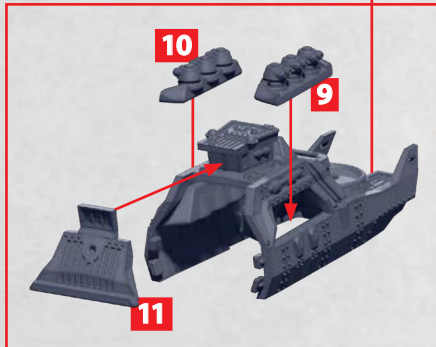

BALDR

PARTS CAN BE FOUND ON THE SCANDINAVIAN SUPPORT SQUADRONS SPRUES

180°
ROTATED