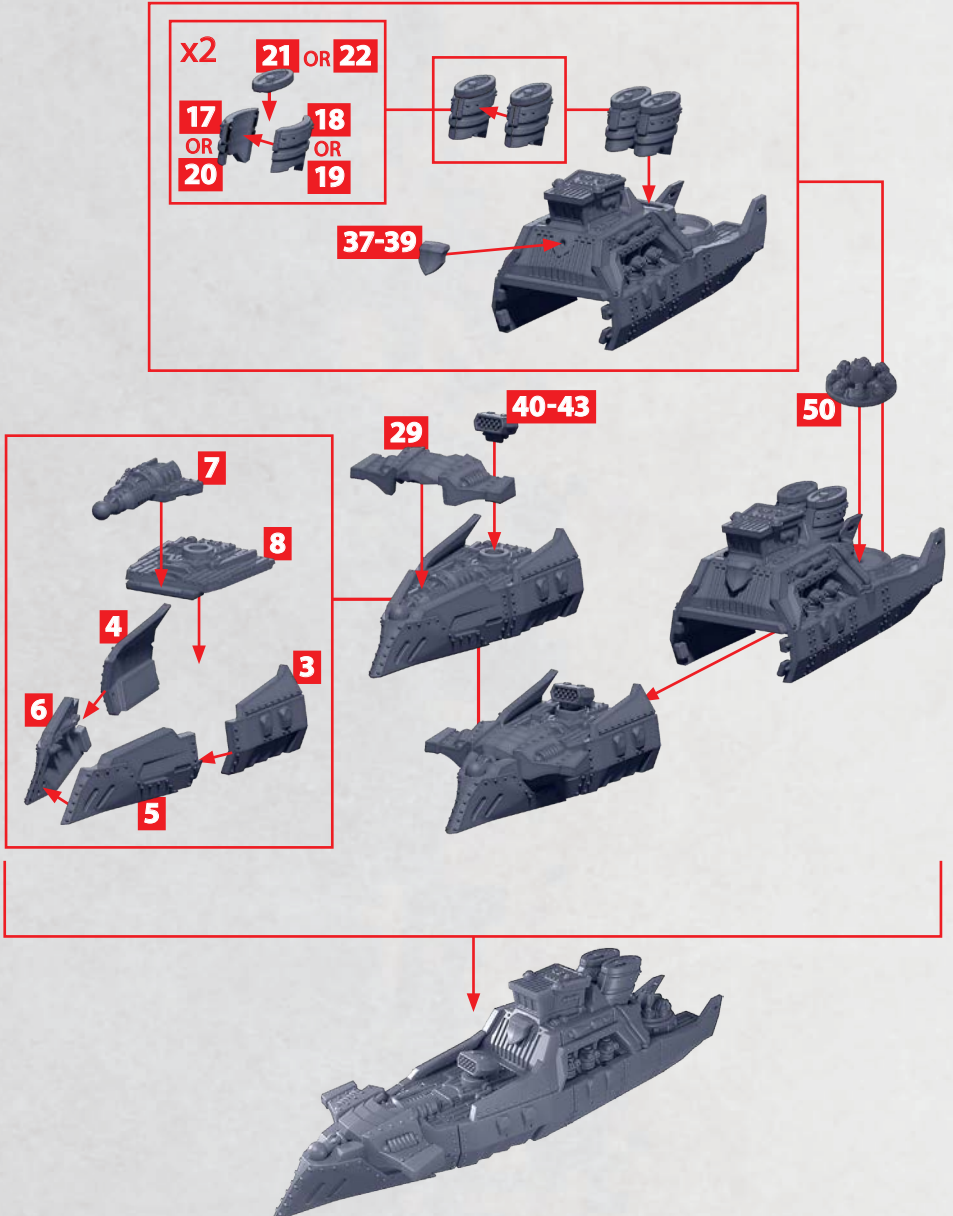

THOR

PARTS CAN BE FOUND ON THE SCANDINAVIAN SUPPORT SQUADRONS SPRUES

180°
ROTATED

THOR

PARTS CAN BE FOUND ON THE SCANDINAVIAN SUPPORT SQUADRONS SPRUES

LOKI

PARTS CAN BE FOUND ON THE SCANDINAVIAN SUPPORT SQUADRONS SPRUES

180°
ROTATED

LOKI

PARTS CAN BE FOUND ON THE SCANDINAVIAN SUPPORT SQUADRONS SPRUES

ANGRBODA

PARTS CAN BE FOUND ON THE SCANDINAVIAN SUPPORT SQUADRONS SPRUES

180°
ROTATED

ANGRBODA

PARTS CAN BE FOUND ON THE SCANDINAVIAN SUPPORT SQUADRONS SPRUES

HEIMDALL

PARTS CAN BE FOUND ON THE SCANDINAVIAN SUPPORT SQUADRONS SPRUES

180°
ROTATED

HEIMDALL

PARTS CAN BE FOUND ON THE SCANDINAVIAN SUPPORT SQUADRONS SPRUES

BALDR

PARTS CAN BE FOUND ON THE SCANDINAVIAN SUPPORT SQUADRONS SPRUES