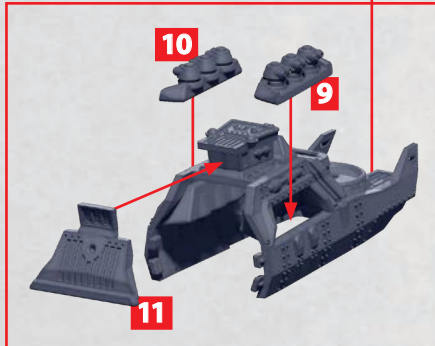

180°
ROTATED

LOKI

PARTS CAN BE FOUND ON THE SCANDINAVIAN SUPPORT SQUADRONS SPRUES

ANGRBODA

PARTS CAN BE FOUND ON THE SCANDINAVIAN SUPPORT SQUADRONS SPRUES

180°
ROTATED

ANGRBODA

PARTS CAN BE FOUND ON THE SCANDINAVIAN SUPPORT SQUADRONS SPRUES

HEIMDALL

PARTS CAN BE FOUND ON THE SCANDINAVIAN SUPPORT SQUADRONS SPRUES

180°
ROTATED

HEIMDALL

PARTS CAN BE FOUND ON THE SCANDINAVIAN SUPPORT SQUADRONS SPRUES

BALDR

PARTS CAN BE FOUND ON THE SCANDINAVIAN SUPPORT SQUADRONS SPRUES