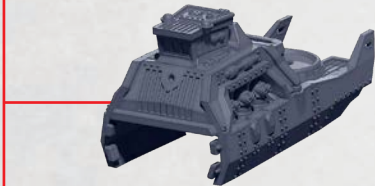

BALDR

PARTS CAN BE FOUND ON THE SCANDINAVIAN SUPPORT SQUADRONS SPRUES

180°
ROTATED