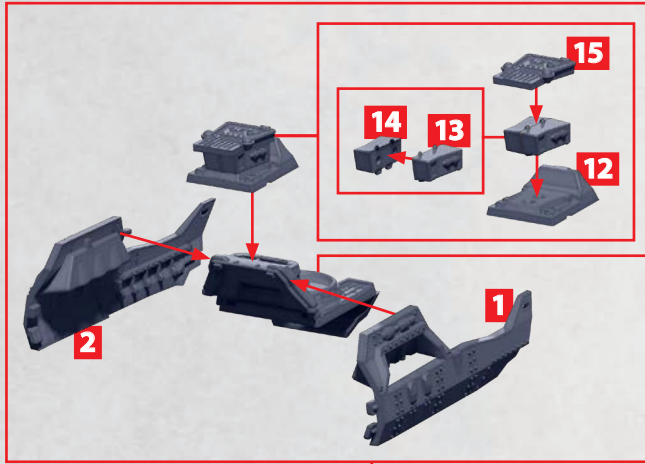

THOR

PARTS CAN BE FOUND ON THE SCANDINAVIAN SUPPORT SQUADRONS SPRUES

180°
ROTATED

THOR

PARTS CAN BE FOUND ON THE SCANDINAVIAN SUPPORT SQUADRONS SPRUES

LOKI

PARTS CAN BE FOUND ON THE SCANDINAVIAN SUPPORT SQUADRONS SPRUES

180°
ROTATED

LOKI

PARTS CAN BE FOUND ON THE SCANDINAVIAN SUPPORT SQUADRONS SPRUES

ANGRBODA

PARTS CAN BE FOUND ON THE SCANDINAVIAN SUPPORT SQUADRONS SPRUES

180°
ROTATED

ANGRBODA

PARTS CAN BE FOUND ON THE SCANDINAVIAN SUPPORT SQUADRONS SPRUES

HEIMDALL

PARTS CAN BE FOUND ON THE SCANDINAVIAN SUPPORT SQUADRONS SPRUES

180°
ROTATED

HEIMDALL

PARTS CAN BE FOUND ON THE SCANDINAVIAN SUPPORT SQUADRONS SPRUES

BALDR

PARTS CAN BE FOUND ON THE SCANDINAVIAN SUPPORT SQUADRONS SPRUES