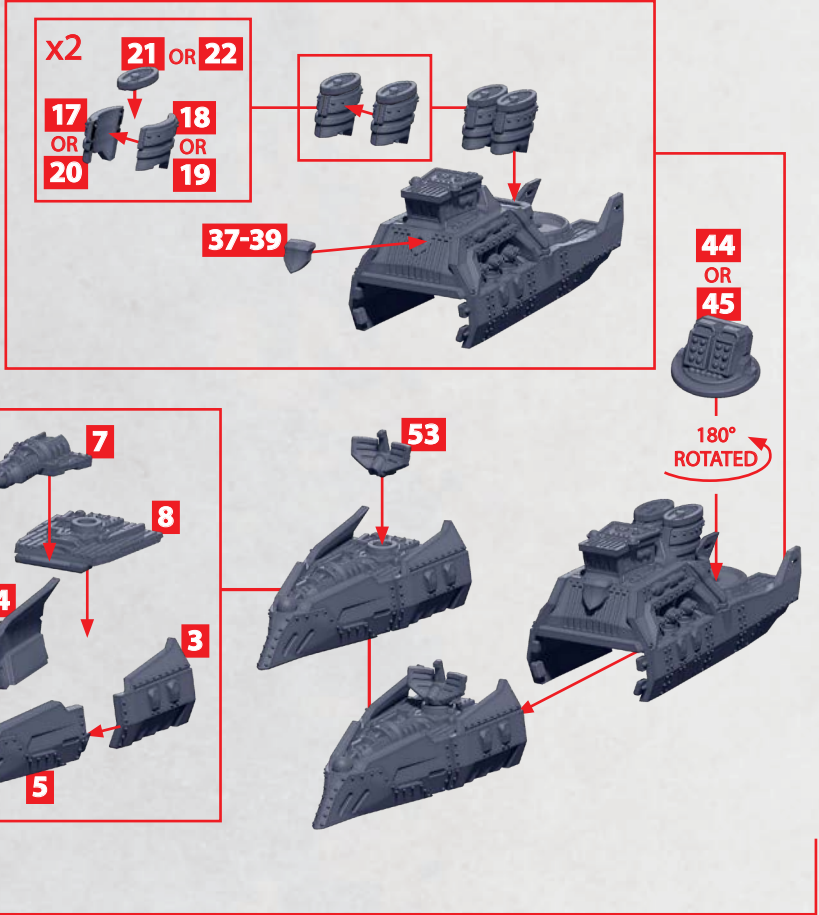

180°
ROTATED

LOKI

PARTS CAN BE FOUND ON THE SCANDINAVIAN SUPPORT SQUADRONS SPRUES

ANGRBODA

PARTS CAN BE FOUND ON THE SCANDINAVIAN SUPPORT SQUADRONS SPRUES

180°
ROTATED

ANGRBODA

PARTS CAN BE FOUND ON THE SCANDINAVIAN SUPPORT SQUADRONS SPRUES

HEIMDALL

PARTS CAN BE FOUND ON THE SCANDINAVIAN SUPPORT SQUADRONS SPRUES

180°
ROTATED

HEIMDALL

PARTS CAN BE FOUND ON THE SCANDINAVIAN SUPPORT SQUADRONS SPRUES

BALDR

PARTS CAN BE FOUND ON THE SCANDINAVIAN SUPPORT SQUADRONS SPRUES

180°
ROTATED

BALDR

PARTS CAN BE FOUND ON THE SCANDINAVIAN SUPPORT SQUADRONS SPRUES

GEFJON

PARTS CAN BE FOUND ON THE SCANDINAVIAN SUPPORT SQUADRONS SPRUES

180°
ROTATED

GEFJON

PARTS CAN BE FOUND ON THE SCANDINAVIAN SUPPORT SQUADRONS SPRUES