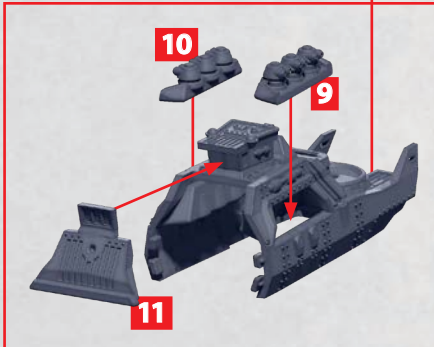

THOR

PARTS CAN BE FOUND ON THE SCANDINAVIAN SUPPORT SQUADRONS SPRUES

180°
ROTATED

THOR

PARTS CAN BE FOUND ON THE SCANDINAVIAN SUPPORT SQUADRONS SPRUES

LOKI

PARTS CAN BE FOUND ON THE SCANDINAVIAN SUPPORT SQUADRONS SPRUES

180°
ROTATED

LOKI

PARTS CAN BE FOUND ON THE SCANDINAVIAN SUPPORT SQUADRONS SPRUES

ANGRBODA

PARTS CAN BE FOUND ON THE SCANDINAVIAN SUPPORT SQUADRONS SPRUES

180°
ROTATED

ANGRBODA

PARTS CAN BE FOUND ON THE SCANDINAVIAN SUPPORT SQUADRONS SPRUES