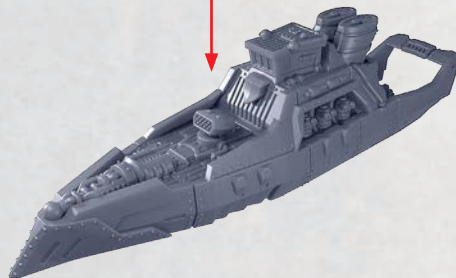

180°
ROTATED

LOKI

PARTS CAN BE FOUND ON THE SCANDINAVIAN SUPPORT SQUADRONS SPRUES

ANGRBODA

PARTS CAN BE FOUND ON THE SCANDINAVIAN SUPPORT SQUADRONS SPRUES

180°
ROTATED

ANGRBODA

PARTS CAN BE FOUND ON THE SCANDINAVIAN SUPPORT SQUADRONS SPRUES

HEIMDALL

PARTS CAN BE FOUND ON THE SCANDINAVIAN SUPPORT SQUADRONS SPRUES

180°
ROTATED

HEIMDALL

PARTS CAN BE FOUND ON THE SCANDINAVIAN SUPPORT SQUADRONS SPRUES

BALDR

PARTS CAN BE FOUND ON THE SCANDINAVIAN SUPPORT SQUADRONS SPRUES