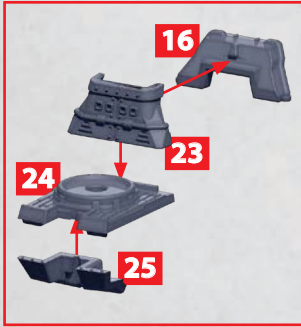

THOR

PARTS CAN BE FOUND ON THE SCANDINAVIAN SUPPORT SQUADRONS SPRUES

180°
ROTATED

THOR

PARTS CAN BE FOUND ON THE SCANDINAVIAN SUPPORT SQUADRONS SPRUES

LOKI

PARTS CAN BE FOUND ON THE SCANDINAVIAN SUPPORT SQUADRONS SPRUES

180°
ROTATED

LOKI

PARTS CAN BE FOUND ON THE SCANDINAVIAN SUPPORT SQUADRONS SPRUES

ANGRBODA

PARTS CAN BE FOUND ON THE SCANDINAVIAN SUPPORT SQUADRONS SPRUES

180°
ROTATED

ANGRBODA

PARTS CAN BE FOUND ON THE SCANDINAVIAN SUPPORT SQUADRONS SPRUES

HEIMDALL

PARTS CAN BE FOUND ON THE SCANDINAVIAN SUPPORT SQUADRONS SPRUES

180°
ROTATED

HEIMDALL

PARTS CAN BE FOUND ON THE SCANDINAVIAN SUPPORT SQUADRONS SPRUES

BALDR

PARTS CAN BE FOUND ON THE SCANDINAVIAN SUPPORT SQUADRONS SPRUES