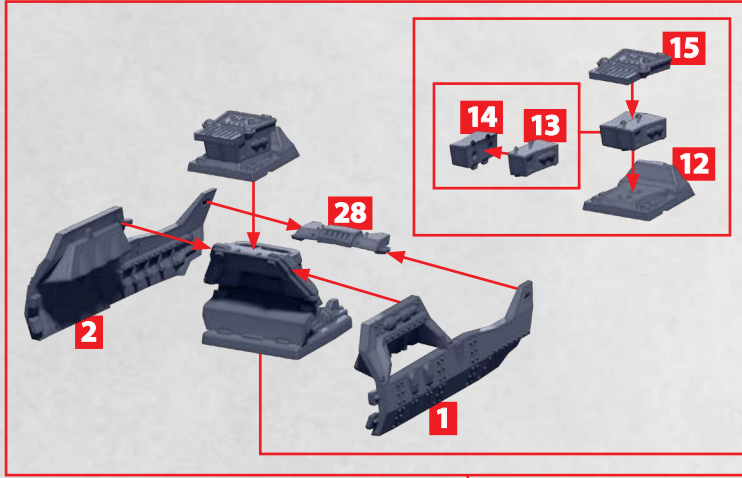

THOR

PARTS CAN BE FOUND ON THE SCANDINAVIAN SUPPORT SQUADRONS SPRUES

180°
ROTATED

THOR

PARTS CAN BE FOUND ON THE SCANDINAVIAN SUPPORT SQUADRONS SPRUES

LOKI

PARTS CAN BE FOUND ON THE SCANDINAVIAN SUPPORT SQUADRONS SPRUES

180°
ROTATED

LOKI

PARTS CAN BE FOUND ON THE SCANDINAVIAN SUPPORT SQUADRONS SPRUES

ANGRBODA

PARTS CAN BE FOUND ON THE SCANDINAVIAN SUPPORT SQUADRONS SPRUES

180°
ROTATED

ANGRBODA

PARTS CAN BE FOUND ON THE SCANDINAVIAN SUPPORT SQUADRONS SPRUES

HEIMDALL

PARTS CAN BE FOUND ON THE SCANDINAVIAN SUPPORT SQUADRONS SPRUES

180°
ROTATED

HEIMDALL

PARTS CAN BE FOUND ON THE SCANDINAVIAN SUPPORT SQUADRONS SPRUES

BALDR

PARTS CAN BE FOUND ON THE SCANDINAVIAN SUPPORT SQUADRONS SPRUES