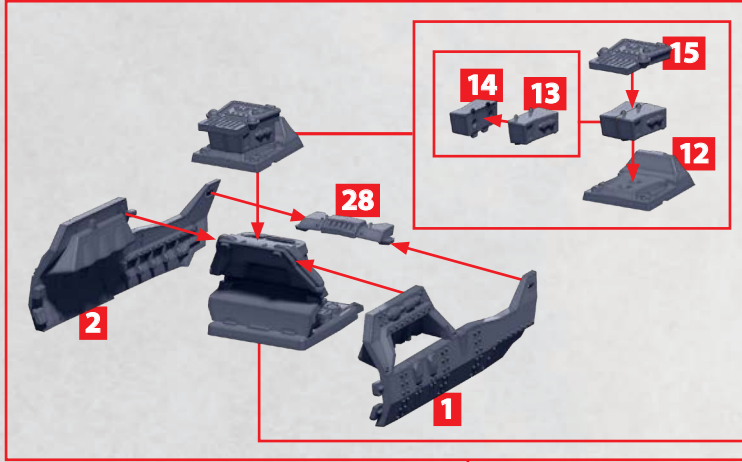

180°
ROTATED

LOKI

PARTS CAN BE FOUND ON THE SCANDINAVIAN SUPPORT SQUADRONS SPRUES

ANGRBODA

PARTS CAN BE FOUND ON THE SCANDINAVIAN SUPPORT SQUADRONS SPRUES

180°
ROTATED

ANGRBODA

PARTS CAN BE FOUND ON THE SCANDINAVIAN SUPPORT SQUADRONS SPRUES

HEIMDALL

PARTS CAN BE FOUND ON THE SCANDINAVIAN SUPPORT SQUADRONS SPRUES

180°
ROTATED

HEIMDALL

PARTS CAN BE FOUND ON THE SCANDINAVIAN SUPPORT SQUADRONS SPRUES

BALDR

PARTS CAN BE FOUND ON THE SCANDINAVIAN SUPPORT SQUADRONS SPRUES

180°
ROTATED

BALDR

PARTS CAN BE FOUND ON THE SCANDINAVIAN SUPPORT SQUADRONS SPRUES

GEFJON

PARTS CAN BE FOUND ON THE SCANDINAVIAN SUPPORT SQUADRONS SPRUES

180°
ROTATED

GEFJON

PARTS CAN BE FOUND ON THE SCANDINAVIAN SUPPORT SQUADRONS SPRUES