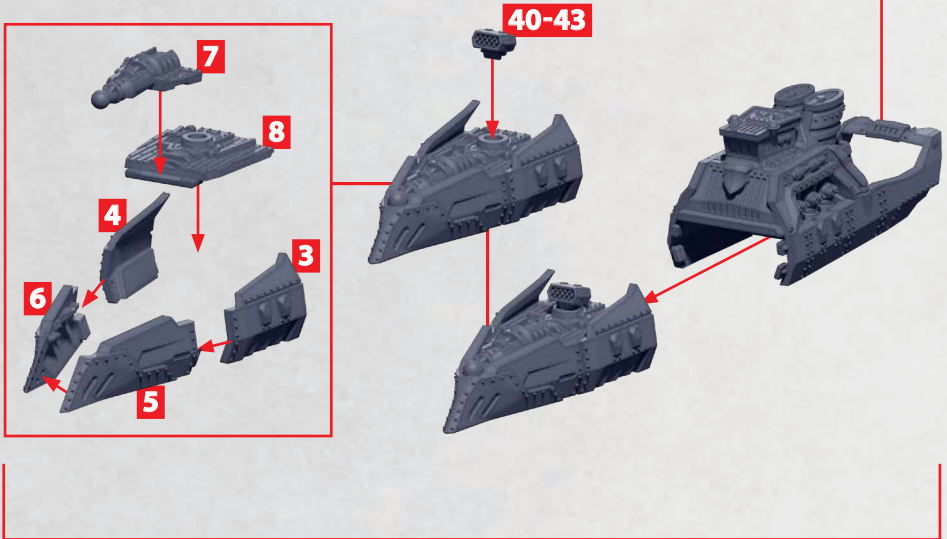

180°
ROTATED

LOKI

PARTS CAN BE FOUND ON THE SCANDINAVIAN SUPPORT SQUADRONS SPRUES

ANGRBODA

PARTS CAN BE FOUND ON THE SCANDINAVIAN SUPPORT SQUADRONS SPRUES

180°
ROTATED

ANGRBODA

PARTS CAN BE FOUND ON THE SCANDINAVIAN SUPPORT SQUADRONS SPRUES

HEIMDALL

PARTS CAN BE FOUND ON THE SCANDINAVIAN SUPPORT SQUADRONS SPRUES

180°
ROTATED

HEIMDALL

PARTS CAN BE FOUND ON THE SCANDINAVIAN SUPPORT SQUADRONS SPRUES

BALDR

PARTS CAN BE FOUND ON THE SCANDINAVIAN SUPPORT SQUADRONS SPRUES