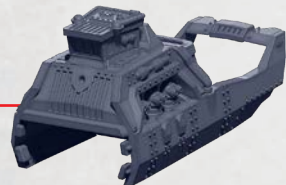

180°
ROTATED

LOKI

PARTS CAN BE FOUND ON THE SCANDINAVIAN SUPPORT SQUADRONS SPRUES

ANGRBODA

PARTS CAN BE FOUND ON THE SCANDINAVIAN SUPPORT SQUADRONS SPRUES

180°
ROTATED

ANGRBODA

PARTS CAN BE FOUND ON THE SCANDINAVIAN SUPPORT SQUADRONS SPRUES

HEIMDALL

PARTS CAN BE FOUND ON THE SCANDINAVIAN SUPPORT SQUADRONS SPRUES

180°
ROTATED

HEIMDALL

PARTS CAN BE FOUND ON THE SCANDINAVIAN SUPPORT SQUADRONS SPRUES

BALDR

PARTS CAN BE FOUND ON THE SCANDINAVIAN SUPPORT SQUADRONS SPRUES

180°
ROTATED

BALDR

PARTS CAN BE FOUND ON THE SCANDINAVIAN SUPPORT SQUADRONS SPRUES

GEFJON

PARTS CAN BE FOUND ON THE SCANDINAVIAN SUPPORT SQUADRONS SPRUES

180°
ROTATED

GEFJON

PARTS CAN BE FOUND ON THE SCANDINAVIAN SUPPORT SQUADRONS SPRUES