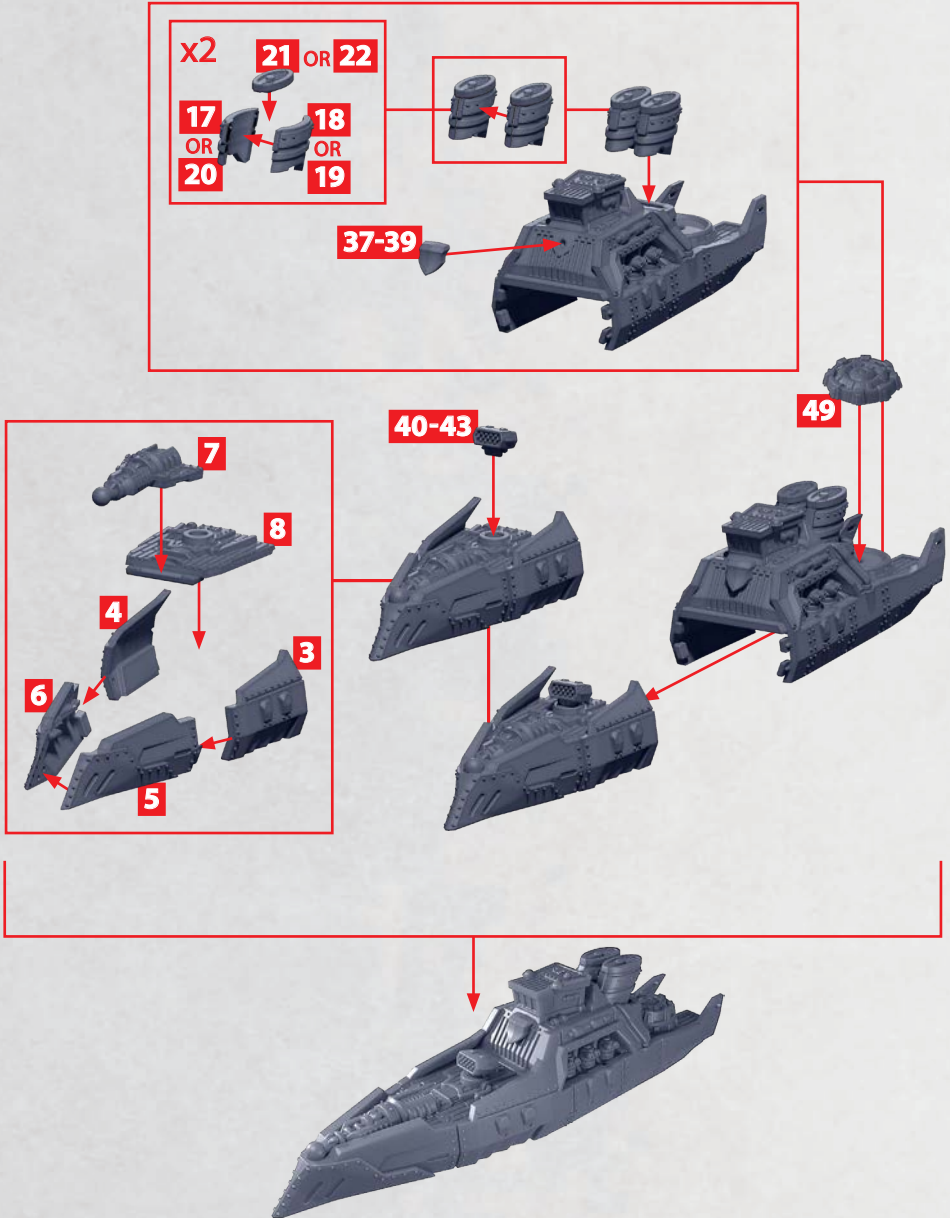

THOR

PARTS CAN BE FOUND ON THE SCANDINAVIAN SUPPORT SQUADRONS SPRUES

180°
ROTATED

THOR

PARTS CAN BE FOUND ON THE SCANDINAVIAN SUPPORT SQUADRONS SPRUES

LOKI

PARTS CAN BE FOUND ON THE SCANDINAVIAN SUPPORT SQUADRONS SPRUES

180°
ROTATED

LOKI

PARTS CAN BE FOUND ON THE SCANDINAVIAN SUPPORT SQUADRONS SPRUES

ANGRBODA

PARTS CAN BE FOUND ON THE SCANDINAVIAN SUPPORT SQUADRONS SPRUES

180°
ROTATED

ANGRBODA

PARTS CAN BE FOUND ON THE SCANDINAVIAN SUPPORT SQUADRONS SPRUES

HEIMDALL

PARTS CAN BE FOUND ON THE SCANDINAVIAN SUPPORT SQUADRONS SPRUES

180°
ROTATED

HEIMDALL

PARTS CAN BE FOUND ON THE SCANDINAVIAN SUPPORT SQUADRONS SPRUES

BALDR

PARTS CAN BE FOUND ON THE SCANDINAVIAN SUPPORT SQUADRONS SPRUES