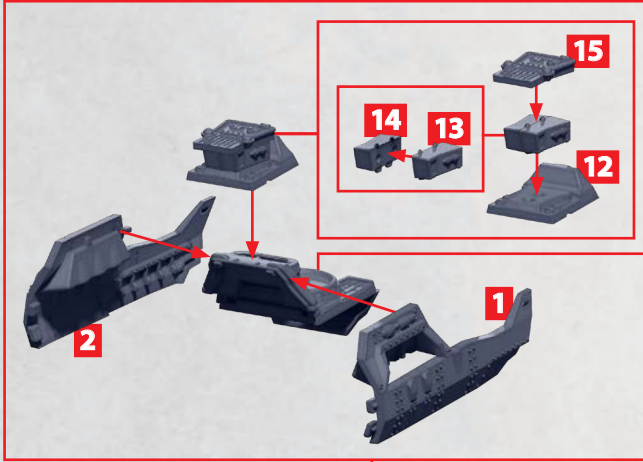

THOR

PARTS CAN BE FOUND ON THE SCANDINAVIAN SUPPORT SQUADRONS SPRUES

180°
ROTATED

THOR

PARTS CAN BE FOUND ON THE SCANDINAVIAN SUPPORT SQUADRONS SPRUES

LOKI

PARTS CAN BE FOUND ON THE SCANDINAVIAN SUPPORT SQUADRONS SPRUES

180°
ROTATED

LOKI

PARTS CAN BE FOUND ON THE SCANDINAVIAN SUPPORT SQUADRONS SPRUES

ANGRBODA

PARTS CAN BE FOUND ON THE SCANDINAVIAN SUPPORT SQUADRONS SPRUES

180°
ROTATED

ANGRBODA

PARTS CAN BE FOUND ON THE SCANDINAVIAN SUPPORT SQUADRONS SPRUES

HEIMDALL

PARTS CAN BE FOUND ON THE SCANDINAVIAN SUPPORT SQUADRONS SPRUES

180°
ROTATED

HEIMDALL

PARTS CAN BE FOUND ON THE SCANDINAVIAN SUPPORT SQUADRONS SPRUES

BALDR

PARTS CAN BE FOUND ON THE SCANDINAVIAN SUPPORT SQUADRONS SPRUES