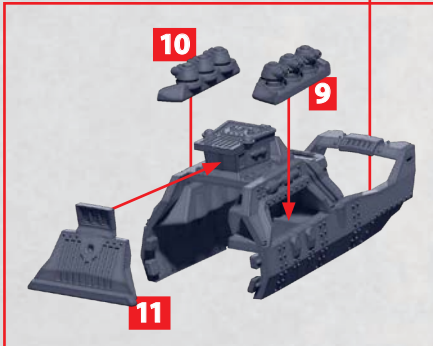

180°
ROTATED

LOKI

PARTS CAN BE FOUND ON THE SCANDINAVIAN SUPPORT SQUADRONS SPRUES

ANGRBODA

PARTS CAN BE FOUND ON THE SCANDINAVIAN SUPPORT SQUADRONS SPRUES

180°
ROTATED

ANGRBODA

PARTS CAN BE FOUND ON THE SCANDINAVIAN SUPPORT SQUADRONS SPRUES

HEIMDALL

PARTS CAN BE FOUND ON THE SCANDINAVIAN SUPPORT SQUADRONS SPRUES

180°
ROTATED

HEIMDALL

PARTS CAN BE FOUND ON THE SCANDINAVIAN SUPPORT SQUADRONS SPRUES

BALDR

PARTS CAN BE FOUND ON THE SCANDINAVIAN SUPPORT SQUADRONS SPRUES

180°
ROTATED

BALDR

PARTS CAN BE FOUND ON THE SCANDINAVIAN SUPPORT SQUADRONS SPRUES

GEFJON

PARTS CAN BE FOUND ON THE SCANDINAVIAN SUPPORT SQUADRONS SPRUES

180°
ROTATED

GEFJON

PARTS CAN BE FOUND ON THE SCANDINAVIAN SUPPORT SQUADRONS SPRUES