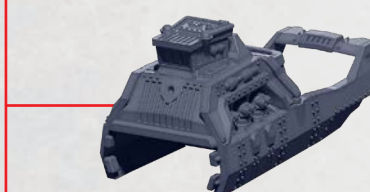

180°
ROTATED

LOKI

PARTS CAN BE FOUND ON THE SCANDINAVIAN SUPPORT SQUADRONS SPRUES

ANGRBODA

PARTS CAN BE FOUND ON THE SCANDINAVIAN SUPPORT SQUADRONS SPRUES

180°
ROTATED

ANGRBODA

PARTS CAN BE FOUND ON THE SCANDINAVIAN SUPPORT SQUADRONS SPRUES

HEIMDALL

PARTS CAN BE FOUND ON THE SCANDINAVIAN SUPPORT SQUADRONS SPRUES

180°
ROTATED

HEIMDALL

PARTS CAN BE FOUND ON THE SCANDINAVIAN SUPPORT SQUADRONS SPRUES

BALDR

PARTS CAN BE FOUND ON THE SCANDINAVIAN SUPPORT SQUADRONS SPRUES