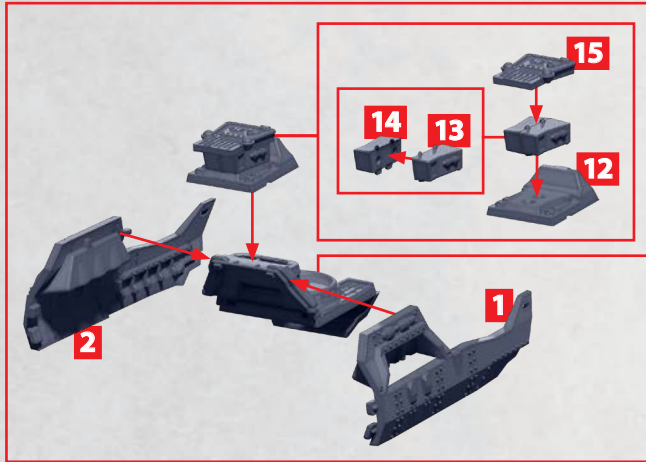

180°
ROTATED

LOKI

PARTS CAN BE FOUND ON THE SCANDINAVIAN SUPPORT SQUADRONS SPRUES

ANGRBODA

PARTS CAN BE FOUND ON THE SCANDINAVIAN SUPPORT SQUADRONS SPRUES

180°
ROTATED

ANGRBODA

PARTS CAN BE FOUND ON THE SCANDINAVIAN SUPPORT SQUADRONS SPRUES

HEIMDALL

PARTS CAN BE FOUND ON THE SCANDINAVIAN SUPPORT SQUADRONS SPRUES

180°
ROTATED

HEIMDALL

PARTS CAN BE FOUND ON THE SCANDINAVIAN SUPPORT SQUADRONS SPRUES

BALDR

PARTS CAN BE FOUND ON THE SCANDINAVIAN SUPPORT SQUADRONS SPRUES