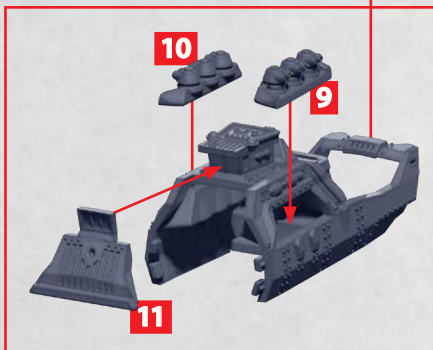

180°
ROTATED

LOKI

PARTS CAN BE FOUND ON THE SCANDINAVIAN SUPPORT SQUADRONS SPRUES

ANGRBODA

PARTS CAN BE FOUND ON THE SCANDINAVIAN SUPPORT SQUADRONS SPRUES

180°
ROTATED

ANGRBODA

PARTS CAN BE FOUND ON THE SCANDINAVIAN SUPPORT SQUADRONS SPRUES

HEIMDALL

PARTS CAN BE FOUND ON THE SCANDINAVIAN SUPPORT SQUADRONS SPRUES

180°
ROTATED

HEIMDALL

PARTS CAN BE FOUND ON THE SCANDINAVIAN SUPPORT SQUADRONS SPRUES

BALDR

PARTS CAN BE FOUND ON THE SCANDINAVIAN SUPPORT SQUADRONS SPRUES