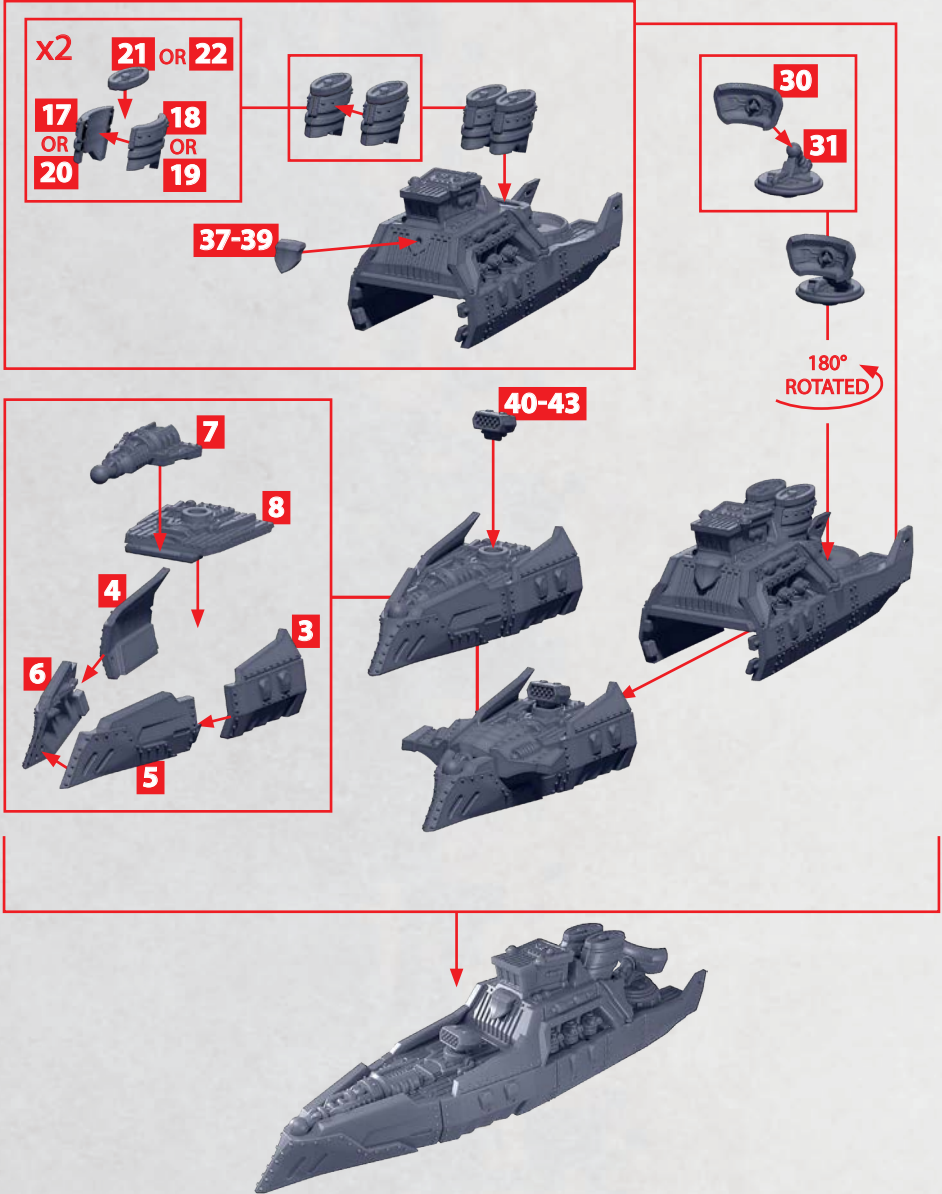

180°
ROTATED

LOKI

PARTS CAN BE FOUND ON THE SCANDINAVIAN SUPPORT SQUADRONS SPRUES

ANGRBODA

PARTS CAN BE FOUND ON THE SCANDINAVIAN SUPPORT SQUADRONS SPRUES

180°
ROTATED

ANGRBODA

PARTS CAN BE FOUND ON THE SCANDINAVIAN SUPPORT SQUADRONS SPRUES

HEIMDALL

PARTS CAN BE FOUND ON THE SCANDINAVIAN SUPPORT SQUADRONS SPRUES

180°
ROTATED

HEIMDALL

PARTS CAN BE FOUND ON THE SCANDINAVIAN SUPPORT SQUADRONS SPRUES

BALDR

PARTS CAN BE FOUND ON THE SCANDINAVIAN SUPPORT SQUADRONS SPRUES