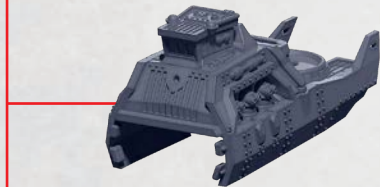

LOKI

PARTS CAN BE FOUND ON THE SCANDINAVIAN SUPPORT SQUADRONS SPRUES

180°
ROTATED