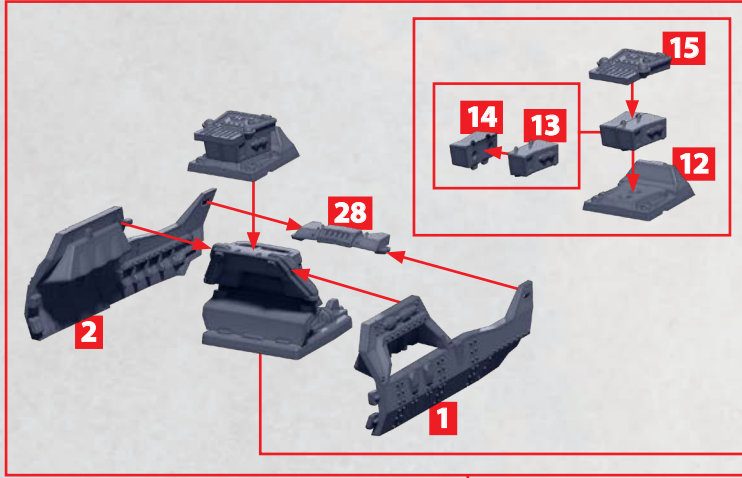

ANGRBODA

PARTS CAN BE FOUND ON THE SCANDINAVIAN SUPPORT SQUADRONS SPRUES

180°
ROTATED