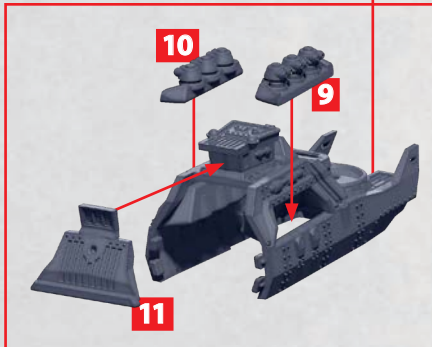

LOKI

PARTS CAN BE FOUND ON THE SCANDINAVIAN SUPPORT SQUADRONS SPRUES

180°
ROTATED