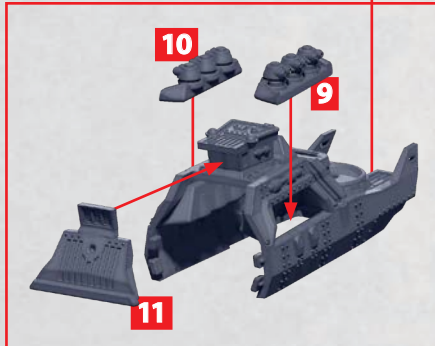

# THOR

PARTS CAN BE FOUND ON THE SCANDINAVIAN SUPPORT SQUADRONS SPRUES

180°  
ROTATED

# THOR

PARTS CAN BE FOUND ON THE SCANDINAVIAN SUPPORT SQUADRONS SPRUES