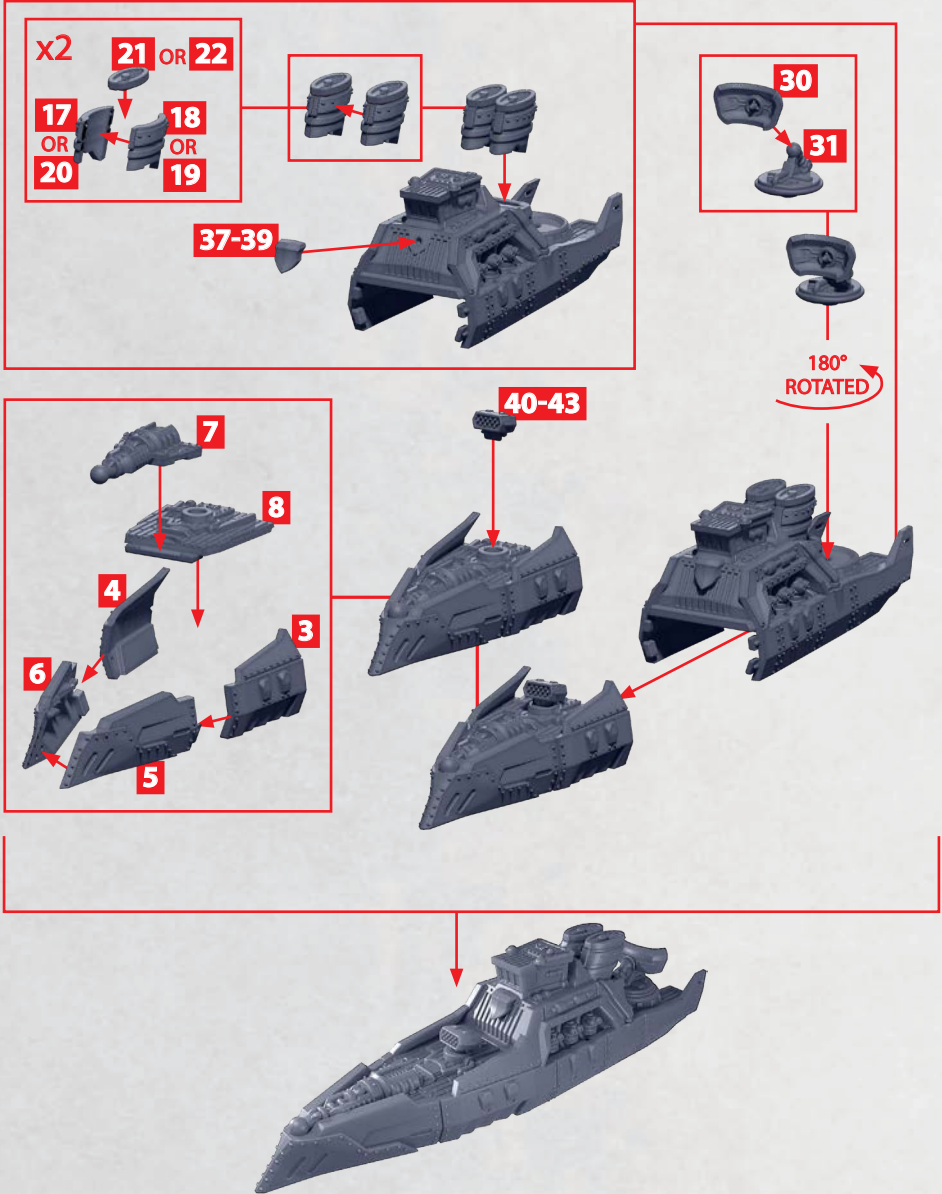

# ANGRBODA

PARTS CAN BE FOUND ON THE SCANDINAVIAN SUPPORT SQUADRONS SPRUES

# HEIMDALL

PARTS CAN BE FOUND ON THE SCANDINAVIAN SUPPORT SQUADRONS SPRUES

180°  
ROTATED

# HEIMDALL

PARTS CAN BE FOUND ON THE SCANDINAVIAN SUPPORT SQUADRONS SPRUES