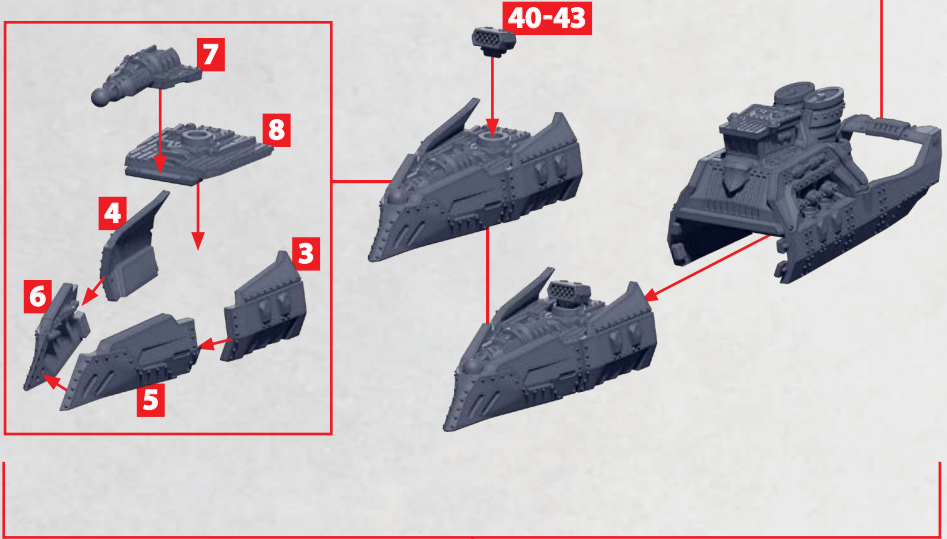

ANGRBODA

PARTS CAN BE FOUND ON THE SCANDINAVIAN SUPPORT SQUADRONS SPRUES