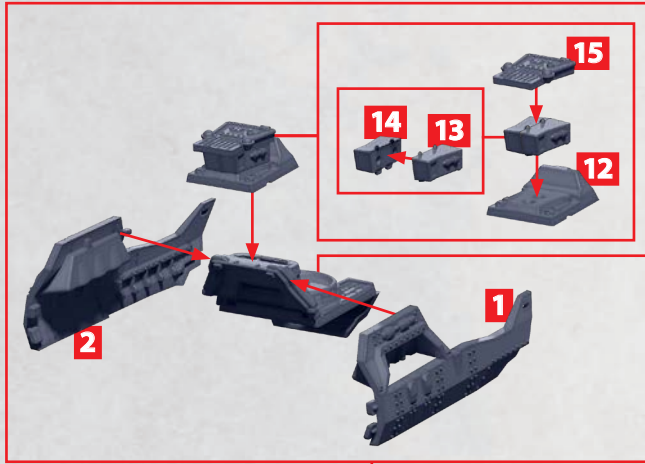

# THOR

PARTS CAN BE FOUND ON THE SCANDINAVIAN SUPPORT SQUADRONS SPRUES

180°  
ROTATED

# THOR

PARTS CAN BE FOUND ON THE SCANDINAVIAN SUPPORT SQUADRONS SPRUES