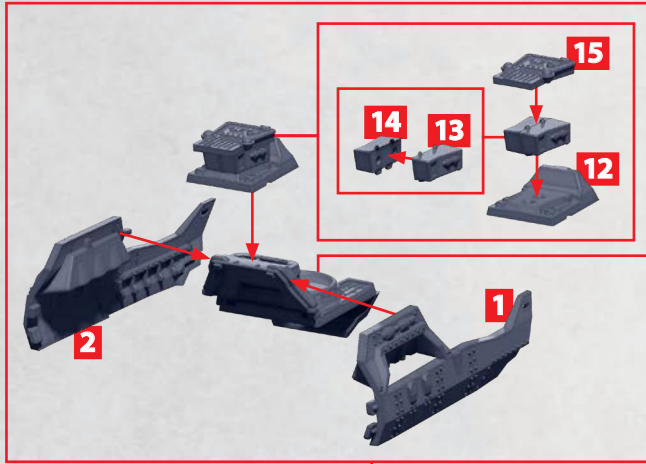

HEIMDALL

PARTS CAN BE FOUND ON THE SCANDINAVIAN SUPPORT SQUADRONS SPRUES

180°
ROTATED