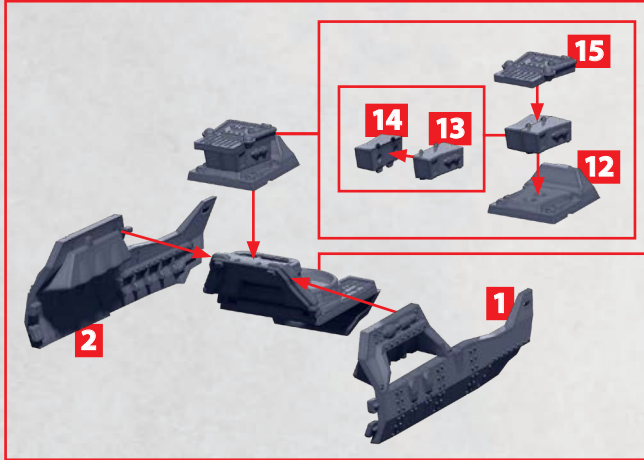

LOKI

PARTS CAN BE FOUND ON THE SCANDINAVIAN SUPPORT SQUADRONS SPRUES

180°
ROTATED