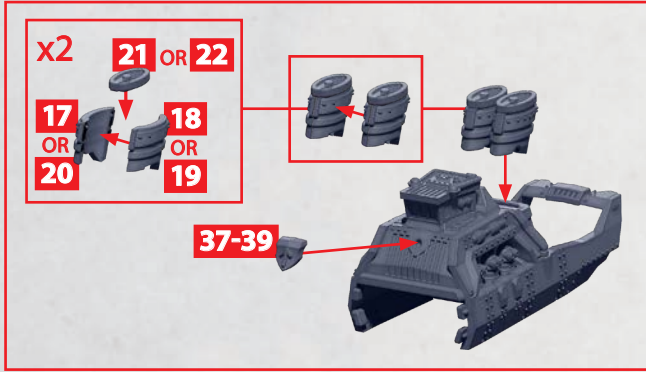

ANGRBODA

PARTS CAN BE FOUND ON THE SCANDINAVIAN SUPPORT SQUADRONS SPRUES