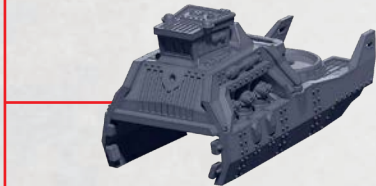

# THOR

PARTS CAN BE FOUND ON THE SCANDINAVIAN SUPPORT SQUADRONS SPRUES

180°  
ROTATED