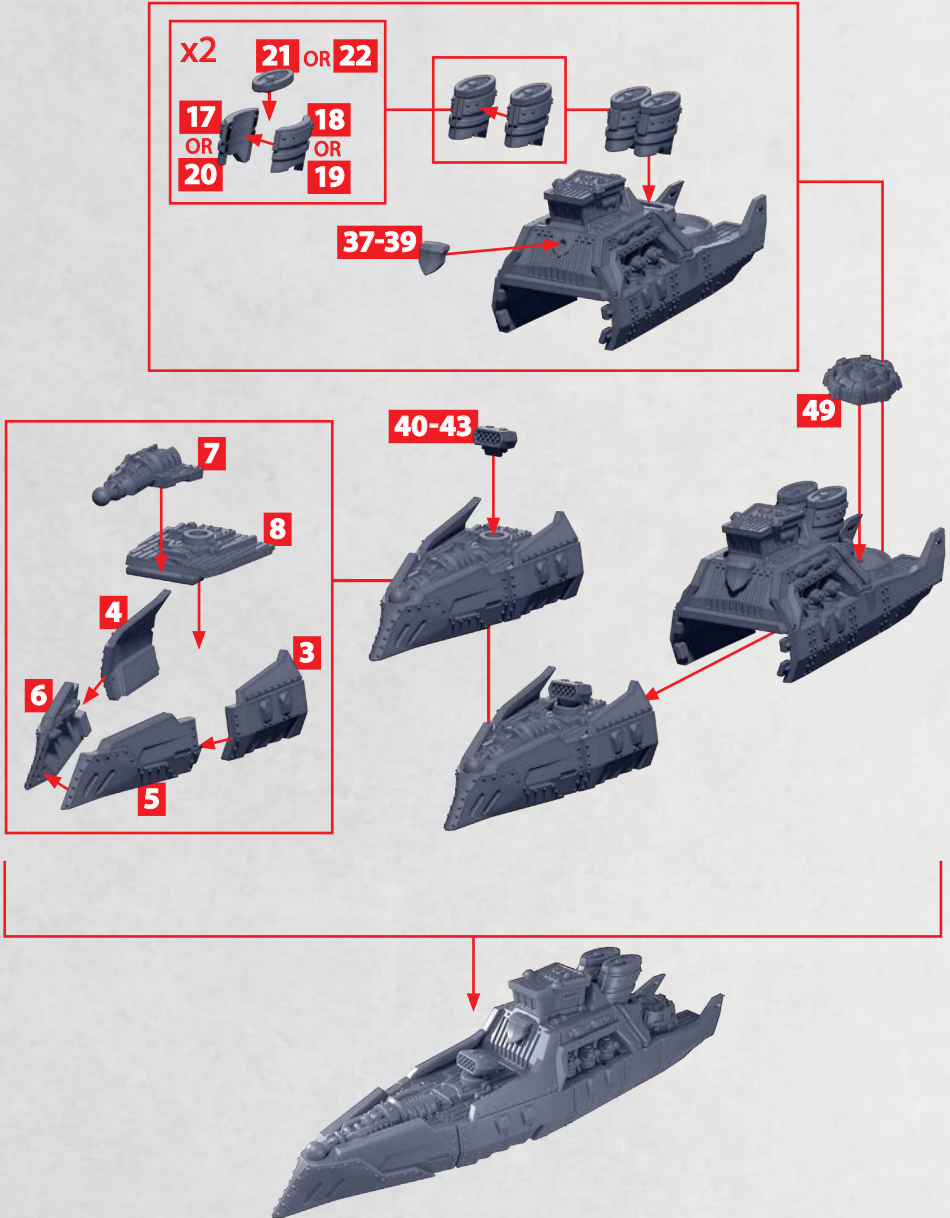

# THOR

PARTS CAN BE FOUND ON THE SCANDINAVIAN SUPPORT SQUADRONS SPRUES

180°  
ROTATED

# THOR

PARTS CAN BE FOUND ON THE SCANDINAVIAN SUPPORT SQUADRONS SPRUES

# LOKI

PARTS CAN BE FOUND ON THE SCANDINAVIAN SUPPORT SQUADRONS SPRUES

180°  
ROTATED

# ANGRBODA

PARTS CAN BE FOUND ON THE SCANDINAVIAN SUPPORT SQUADRONS SPRUES

180°  
ROTATED