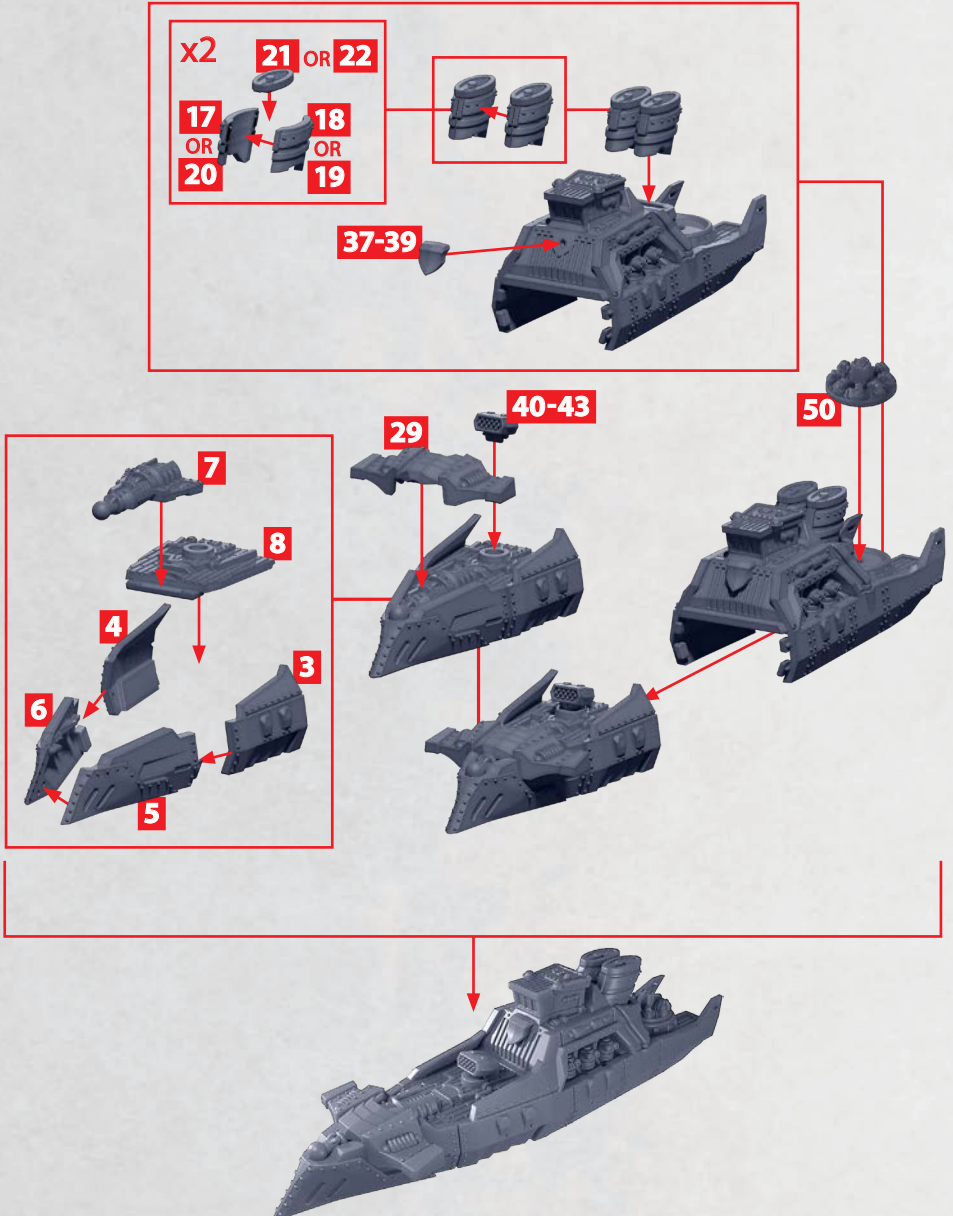

# THOR

PARTS CAN BE FOUND ON THE SCANDINAVIAN SUPPORT SQUADRONS SPRUES

180°  
ROTATED

# THOR

PARTS CAN BE FOUND ON THE SCANDINAVIAN SUPPORT SQUADRONS SPRUES

# LOKI

PARTS CAN BE FOUND ON THE SCANDINAVIAN SUPPORT SQUADRONS SPRUES

180°  
ROTATED