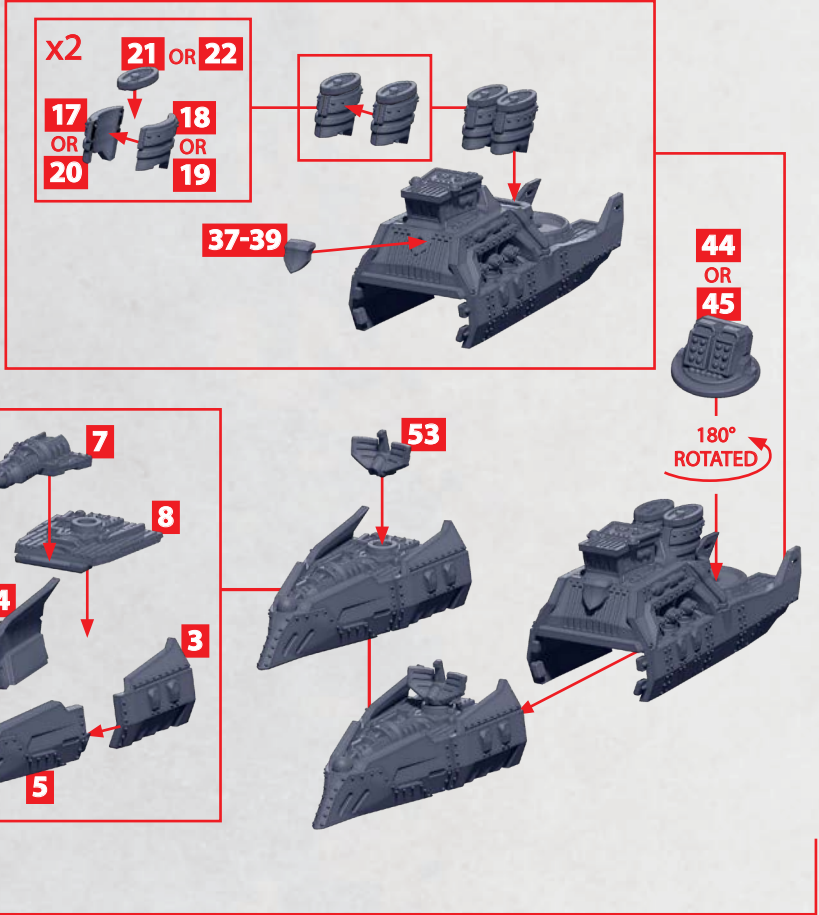

# HEIMDALL

PARTS CAN BE FOUND ON THE SCANDINAVIAN SUPPORT SQUADRONS SPRUES

180°  
ROTATED

# HEIMDALL

PARTS CAN BE FOUND ON THE SCANDINAVIAN SUPPORT SQUADRONS SPRUES

# BALDR

PARTS CAN BE FOUND ON THE SCANDINAVIAN SUPPORT SQUADRONS SPRUES

180°  
ROTATED

# BALDR

PARTS CAN BE FOUND ON THE SCANDINAVIAN SUPPORT SQUADRONS SPRUES