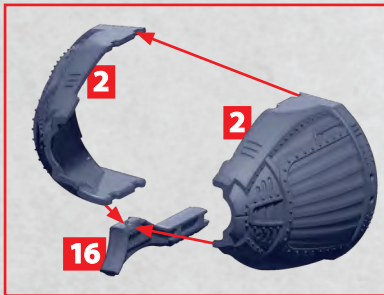

# MAXIMILIAN AERIAL LINEBREAKER

PARTS CAN BE FOUND ON THE STARK IMPERIUM PART SPRUES

# MAXIMILIAN AERIAL LINEBREAKER

PARTS CAN BE FOUND ON THE **STARK IMPERIUM PART SPRUES**

ALSO ATTACH  
PART 4, 5 AND 7-10/36  
TO OPPOSITE SIDE

# MAXIMILIAN AERIAL LINEBREAKER

PARTS CAN BE FOUND AS RESIN

REPEAT ON OPPOSITE SIDE

**R** = RESIN

\* ALL TURRETS ARE INTERCHANGEABLE

BERTHA HEAVY BOMBARD

GUSTAV TWIN BOMBARD