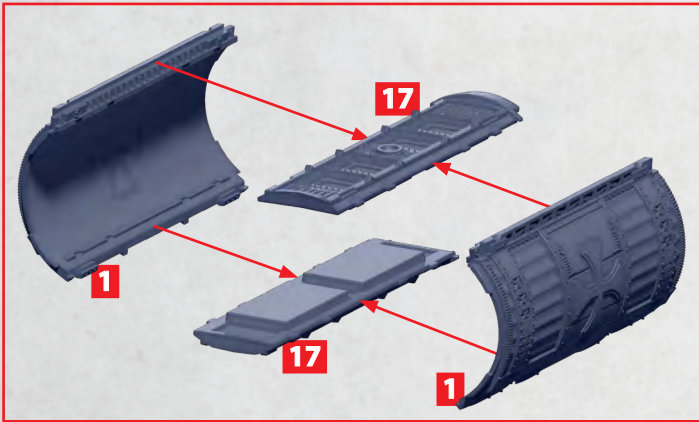

# MAXIMILIAN AERIAL LINEBREAKER

PARTS CAN BE FOUND ON THE STARK IMPERIUM PART SPRUES

# MAXIMILIAN AERIAL LINEBREAKER

PARTS CAN BE FOUND ON THE **STARK IMPERIUM PART SPRUES**

ALSO ATTACH  
PART 4, 5 AND 7-10/36  
TO OPPOSITE SIDE

# MAXIMILIAN AERIAL LINEBREAKER

PARTS CAN BE FOUND AS RESIN

REPEAT ON OPPOSITE SIDE

**R** = RESIN

\* ALL TURRETS ARE INTERCHANGEABLE

BERTHA HEAVY BOMBARD

GUSTAV TWIN BOMBARD