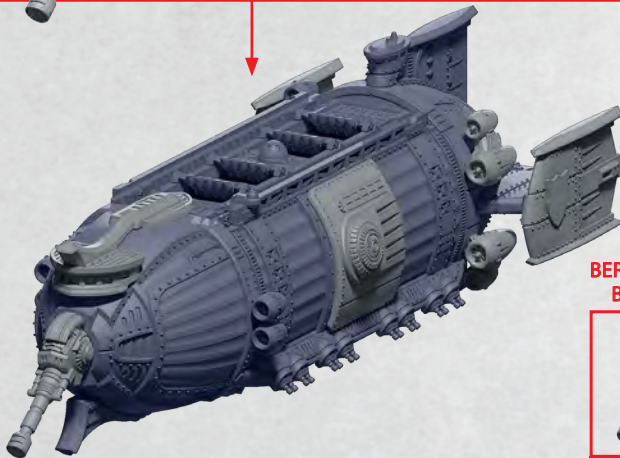

# MAXIMILIAN AERIAL LINEBREAKER

PARTS CAN BE FOUND ON THE STARK IMPERIUM PART SPRUES

# MAXIMILIAN AERIAL LINEBREAKER

PARTS CAN BE FOUND ON THE **STARK IMPERIUM PART SPRUES**

ALSO ATTACH  
PART 4, 5 AND 7-10/36  
TO OPPOSITE SIDE

# MAXIMILIAN AERIAL LINEBREAKER

PARTS CAN BE FOUND AS RESIN

REPEAT ON OPPOSITE SIDE

**R** = RESIN

\* ALL TURRETS ARE INTERCHANGEABLE

BERTHA HEAVY BOMBARD

GUSTAV TWIN BOMBARD