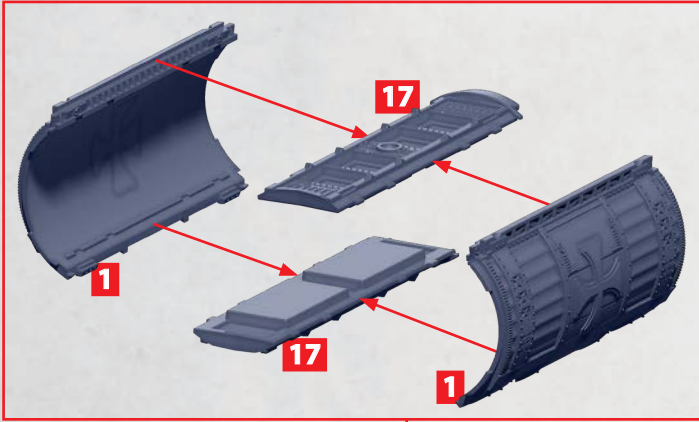

# MAXIMILIAN AERIAL LINEBREAKER

PARTS CAN BE FOUND ON THE STARK IMPERIUM PART SPRUES

# MAXIMILIAN AERIAL LINEBREAKER

PARTS CAN BE FOUND ON THE **STARK IMPERIUM PART SPRUES**

ALSO ATTACH  
PART 4, 5 AND 7-10/36  
TO OPPOSITE SIDE

# MAXIMILIAN AERIAL LINEBREAKER

PARTS CAN BE FOUND AS RESIN

**R** = RESIN

\* ALL TURRETS ARE INTERCHANGEABLE

BERTHA HEAVY  
BOMBARD

RESIN

GUSTAV TWIN  
BOMBARD

RESIN