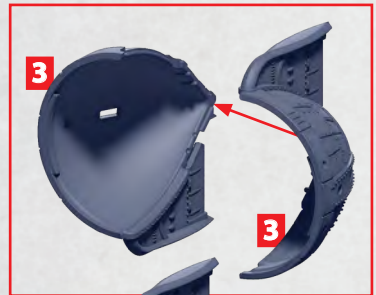

# MAXIMILIAN AERIAL LINEBREAKER

PARTS CAN BE FOUND ON THE STARK IMPERIUM PART SPRUES

# MAXIMILIAN AERIAL LINEBREAKER

PARTS CAN BE FOUND ON THE **STARK IMPERIUM PART SPRUES**

ALSO ATTACH  
PART 4, 5 AND 7-10/36  
TO OPPOSITE SIDE

# MAXIMILIAN AERIAL LINEBREAKER

PARTS CAN BE FOUND AS RESIN

REPEAT ON OPPOSITE SIDE

**R** = RESIN

\* ALL TURRETS ARE INTERCHANGEABLE

BERTHA HEAVY BOMBARD

GUSTAV TWIN BOMBARD