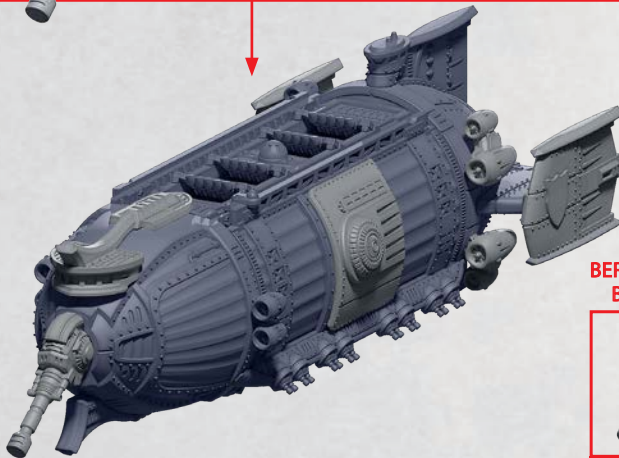

# MAXIMILIAN AERIAL LINEBREAKER

PARTS CAN BE FOUND ON THE STARK IMPERIUM PART SPRUES

# MAXIMILIAN AERIAL LINEBREAKER

PARTS CAN BE FOUND ON THE **STARK IMPERIUM PART SPRUES**

ALSO ATTACH  
PART 4, 5 AND 7-10/36  
TO OPPOSITE SIDE

# MAXIMILIAN AERIAL LINEBREAKER

PARTS CAN BE FOUND AS RESIN

**R** = RESIN

\* ALL TURRETS ARE INTERCHANGEABLE

BERTHA HEAVY  
BOMBARD

RESIN

GUSTAV TWIN  
BOMBARD

RESIN