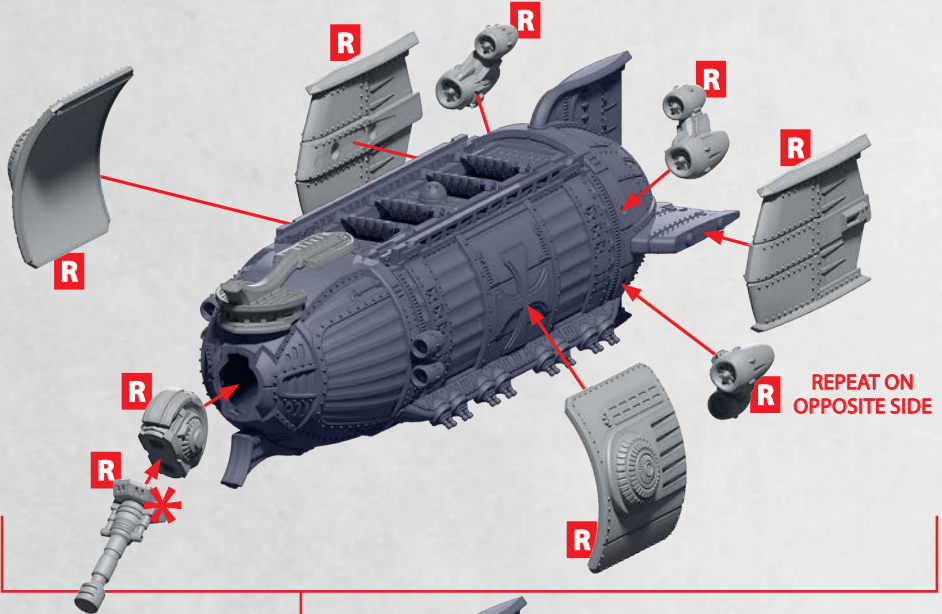

# MAXIMILIAN AERIAL LINEBREAKER

PARTS CAN BE FOUND ON THE STARK IMPERIUM PART SPRUES

# MAXIMILIAN AERIAL LINEBREAKER

PARTS CAN BE FOUND ON THE **STARK IMPERIUM PART SPRUES**

ALSO ATTACH  
PART 4, 5 AND 7-10/36  
TO OPPOSITE SIDE

# MAXIMILIAN AERIAL LINEBREAKER

PARTS CAN BE FOUND AS RESIN

**R** = RESIN

\* ALL TURRETS ARE INTERCHANGEABLE

BERTHA HEAVY  
BOMBARD

RESIN

GUSTAV TWIN  
BOMBARD

RESIN