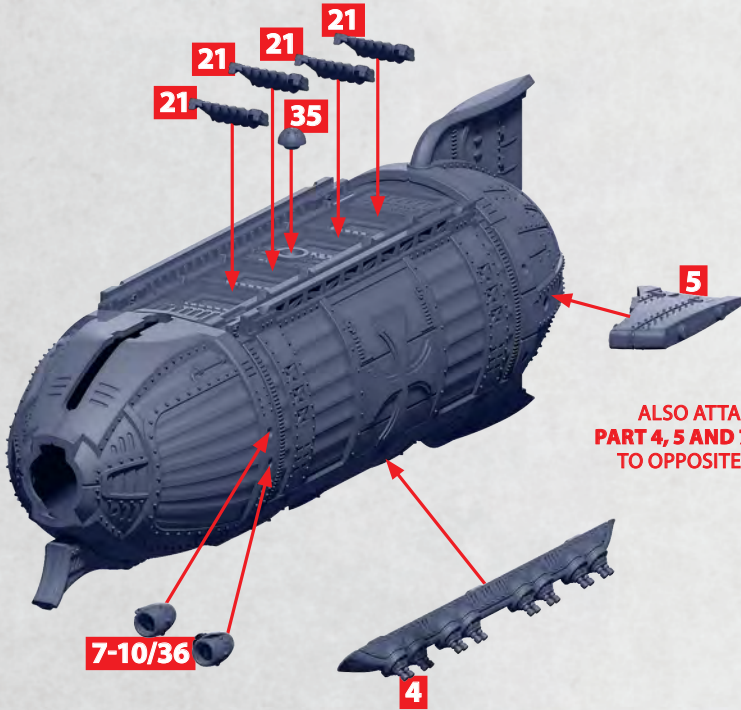

# MAXIMILIAN AERIAL LINEBREAKER

PARTS CAN BE FOUND ON THE STARK IMPERIUM PART SPRUES

# MAXIMILIAN AERIAL LINEBREAKER

PARTS CAN BE FOUND ON THE **STARK IMPERIUM PART SPRUES**

ALSO ATTACH  
PART 4, 5 AND 7-10/36  
TO OPPOSITE SIDE

# MAXIMILIAN AERIAL LINEBREAKER

PARTS CAN BE FOUND AS RESIN

REPEAT ON OPPOSITE SIDE

**R** = RESIN

\* ALL TURRETS ARE INTERCHANGEABLE

BERTHA HEAVY BOMBARD

GUSTAV TWIN BOMBARD