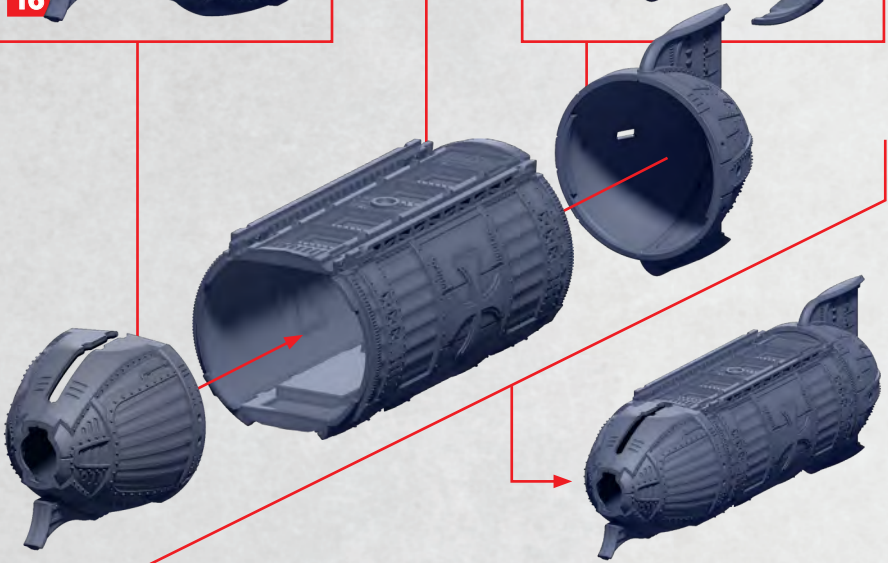

# MAXIMILIAN AERIAL LINEBREAKER

PARTS CAN BE FOUND ON THE STARK IMPERIUM PART SPRUES

# MAXIMILIAN AERIAL LINEBREAKER

PARTS CAN BE FOUND ON THE **STARK IMPERIUM PART SPRUES**

ALSO ATTACH  
PART 4, 5 AND 7-10/36  
TO OPPOSITE SIDE

# MAXIMILIAN AERIAL LINEBREAKER

PARTS CAN BE FOUND AS RESIN

REPEAT ON OPPOSITE SIDE

**R** = RESIN

\* ALL TURRETS ARE INTERCHANGEABLE

BERTHA HEAVY BOMBARD

GUSTAV TWIN BOMBARD