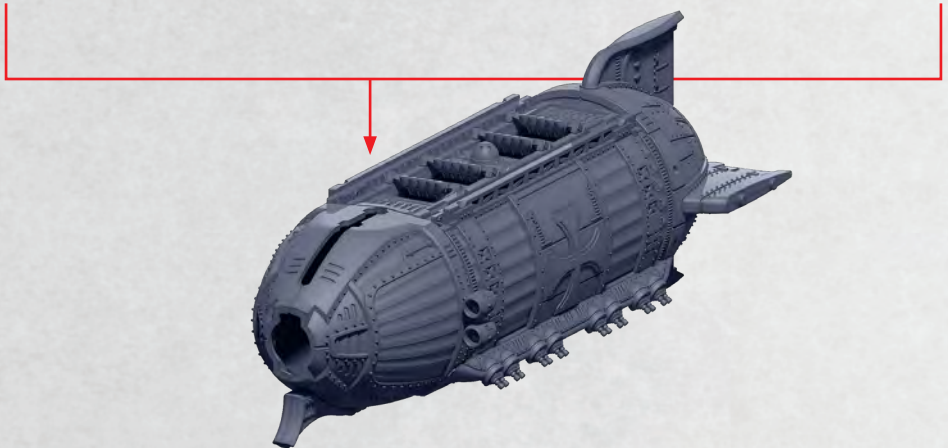

# MAXIMILIAN AERIAL LINEBREAKER

PARTS CAN BE FOUND ON THE STARK IMPERIUM PART SPRUES

# MAXIMILIAN AERIAL LINEBREAKER

PARTS CAN BE FOUND ON THE **STARK IMPERIUM PART SPRUES**

ALSO ATTACH  
PART 4, 5 AND 7-10/36  
TO OPPOSITE SIDE

# MAXIMILIAN AERIAL LINEBREAKER

PARTS CAN BE FOUND AS RESIN

REPEAT ON OPPOSITE SIDE

**R** = RESIN

\* ALL TURRETS ARE INTERCHANGEABLE

BERTHA HEAVY BOMBARD

GUSTAV TWIN BOMBARD