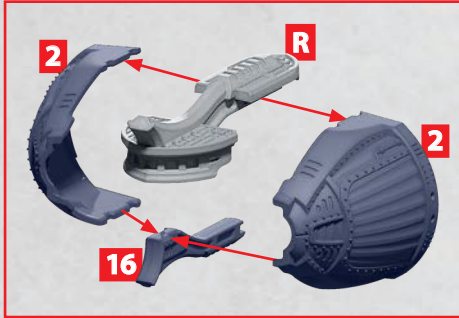

# MAXIMILIAN AERIAL LINEBREAKER

PARTS CAN BE FOUND ON THE STARK IMPERIUM PART SPRUES

# MAXIMILIAN AERIAL LINEBREAKER

PARTS CAN BE FOUND ON THE **STARK IMPERIUM PART SPRUES**

ALSO ATTACH  
PART 4, 5 AND 7-10/36  
TO OPPOSITE SIDE

# MAXIMILIAN AERIAL LINEBREAKER

PARTS CAN BE FOUND AS RESIN

**R** = RESIN

\* ALL TURRETS ARE INTERCHANGEABLE

BERTHA HEAVY  
BOMBARD

RESIN

GUSTAV TWIN  
BOMBARD

RESIN