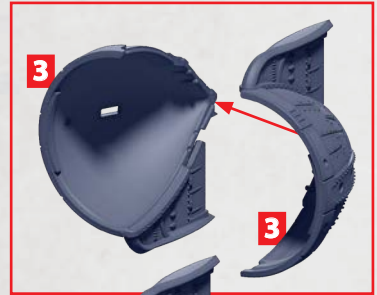

# MAXIMILIAN AERIAL LINEBREAKER

PARTS CAN BE FOUND ON THE STARK IMPERIUM PART SPRUES

# MAXIMILIAN AERIAL LINEBREAKER

PARTS CAN BE FOUND ON THE **STARK IMPERIUM PART SPRUES**

ALSO ATTACH  
PART 4, 5 AND 7-10/36  
TO OPPOSITE SIDE