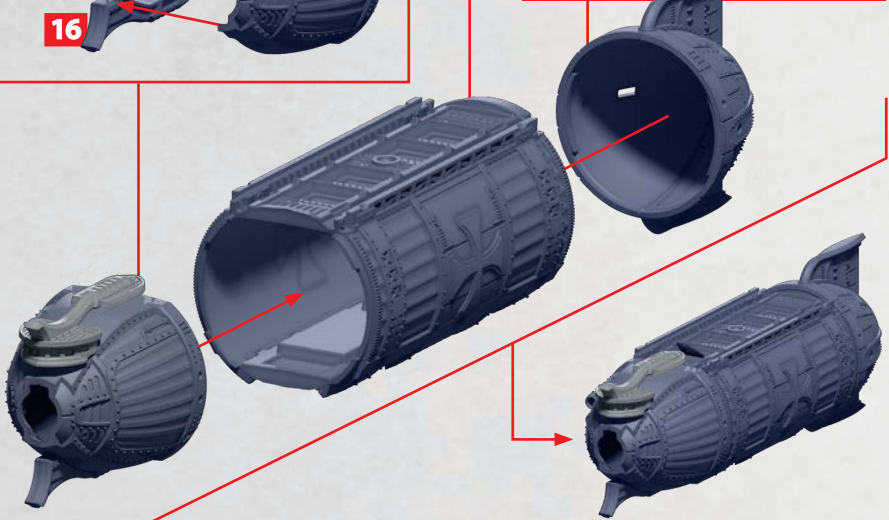

# MAXIMILIAN AERIAL LINEBREAKER

PARTS CAN BE FOUND ON THE STARK IMPERIUM PART SPRUES

# MAXIMILIAN AERIAL LINEBREAKER

PARTS CAN BE FOUND ON THE **STARK IMPERIUM PART SPRUES**

ALSO ATTACH  
PART 4, 5 AND 7-10/36  
TO OPPOSITE SIDE

# MAXIMILIAN AERIAL LINEBREAKER

PARTS CAN BE FOUND AS RESIN

**R** = RESIN

\* ALL TURRETS ARE INTERCHANGEABLE

BERTHA HEAVY  
BOMBARD

RESIN

GUSTAV TWIN  
BOMBARD

RESIN