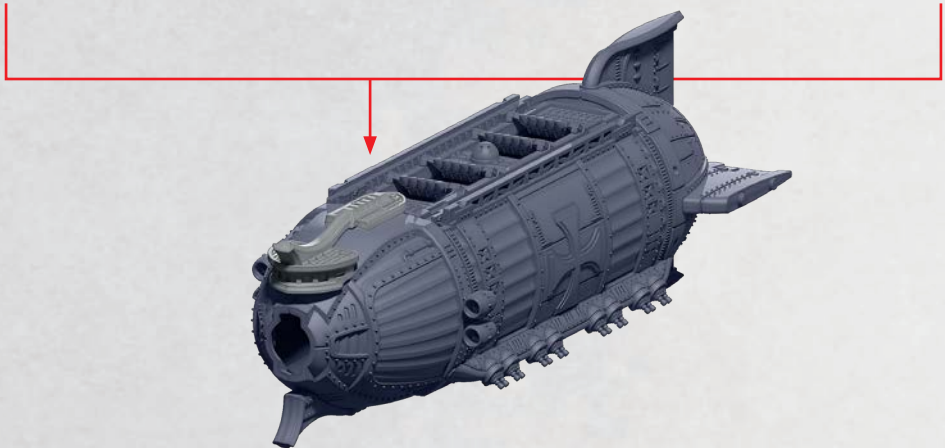

# MAXIMILIAN AERIAL LINEBREAKER

PARTS CAN BE FOUND ON THE STARK IMPERIUM PART SPRUES

# MAXIMILIAN AERIAL LINEBREAKER

PARTS CAN BE FOUND ON THE **STARK IMPERIUM PART SPRUES**

ALSO ATTACH  
PART 4, 5 AND 7-10/36  
TO OPPOSITE SIDE

# MAXIMILIAN AERIAL LINEBREAKER

PARTS CAN BE FOUND AS RESIN

**R** = RESIN

\* ALL TURRETS ARE INTERCHANGEABLE

BERTHA HEAVY  
BOMBARD

RESIN

GUSTAV TWIN  
BOMBARD

RESIN