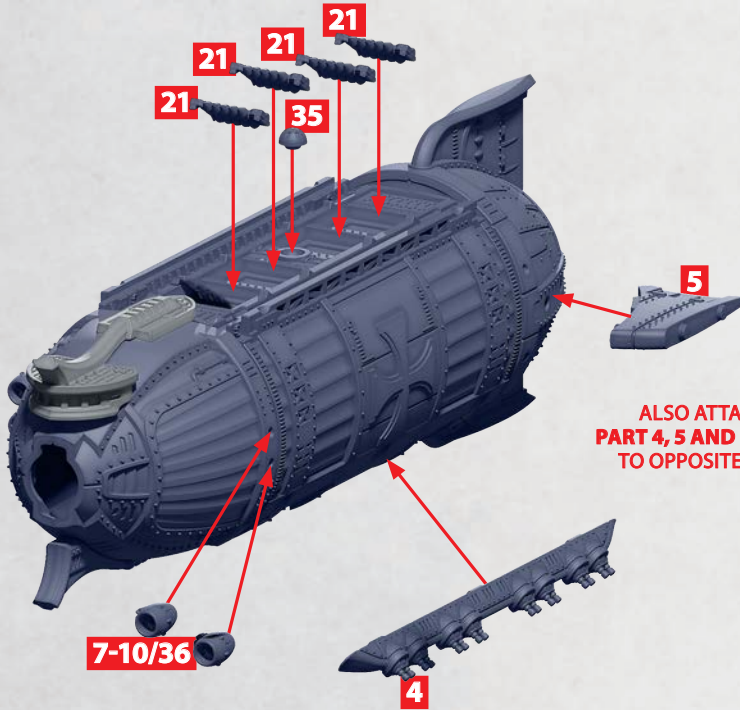

# MAXIMILIAN AERIAL LINEBREAKER

PARTS CAN BE FOUND ON THE STARK IMPERIUM PART SPRUES

# MAXIMILIAN AERIAL LINEBREAKER

PARTS CAN BE FOUND ON THE **STARK IMPERIUM PART SPRUES**

ALSO ATTACH  
PART 4, 5 AND 7-10/36  
TO OPPOSITE SIDE

# MAXIMILIAN AERIAL LINEBREAKER

PARTS CAN BE FOUND AS RESIN

**R** = RESIN

\* ALL TURRETS ARE INTERCHANGEABLE

BERTHA HEAVY  
BOMBARD

RESIN

GUSTAV TWIN  
BOMBARD

RESIN