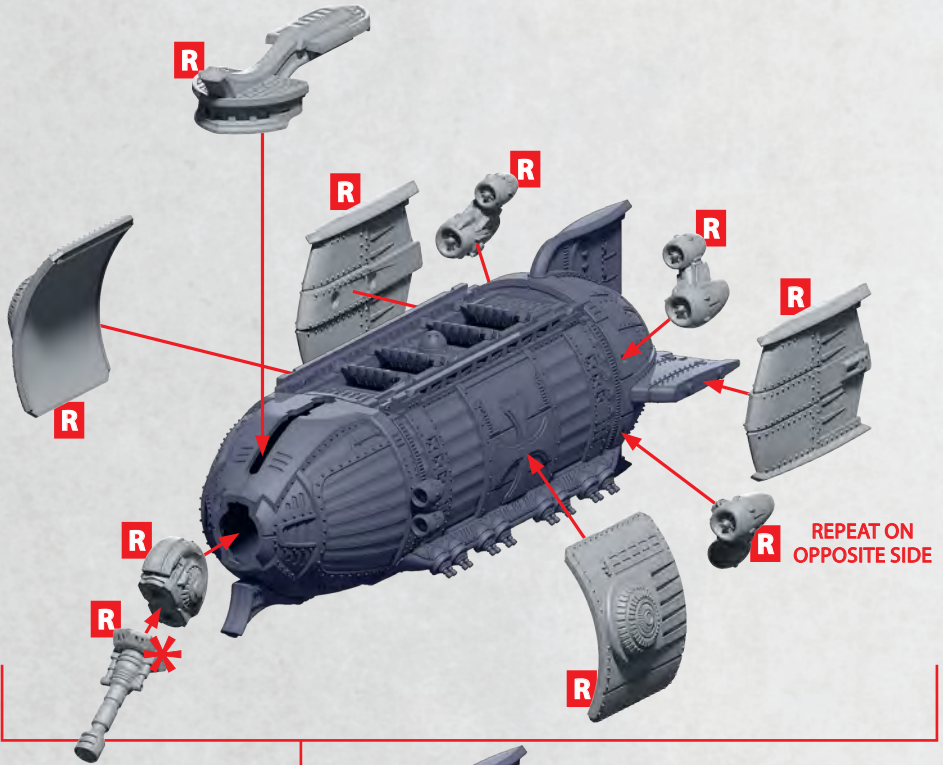

# MAXIMILIAN AERIAL LINEBREAKER

PARTS CAN BE FOUND ON THE STARK IMPERIUM PART SPRUES

# MAXIMILIAN AERIAL LINEBREAKER

PARTS CAN BE FOUND ON THE **STARK IMPERIUM PART SPRUES**

ALSO ATTACH  
PART 4, 5 AND 7-10/36  
TO OPPOSITE SIDE

# MAXIMILIAN AERIAL LINEBREAKER

PARTS CAN BE FOUND AS RESIN

REPEAT ON OPPOSITE SIDE

**R** = RESIN

\* ALL TURRETS ARE INTERCHANGEABLE

BERTHA HEAVY BOMBARD

GUSTAV TWIN BOMBARD