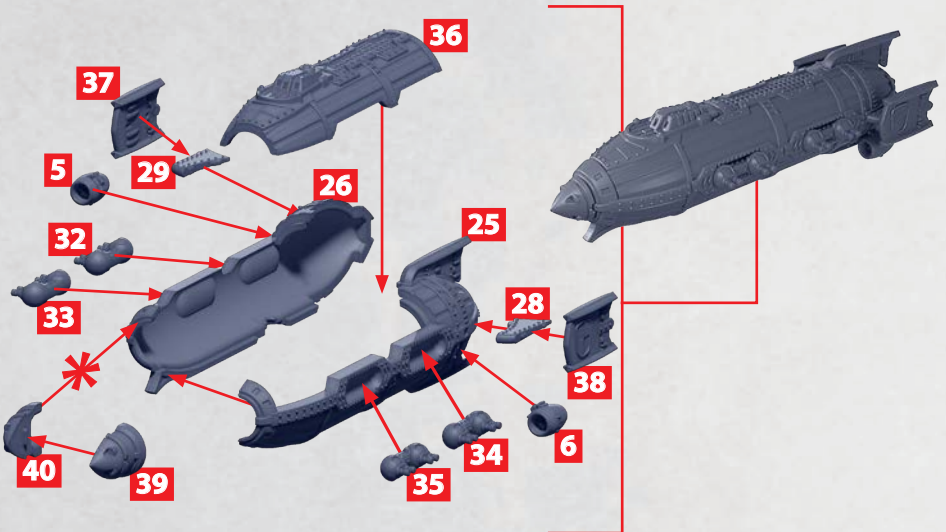

# KRIEGSTURM ASSAULT AIRSHIP

PARTS CAN BE FOUND ON THE IMPERIUM AERIAL SQUADRONS SPRUES

# NUREMBERG HEAVY AIRSHIP

PARTS CAN BE FOUND ON THE IMPERIUM AERIAL SQUADRONS SPRUES

\* FIX WEAPON IN PLACE BEFORE ASSEMBLING THE HULL

## MUNICH AERIAL DESTROYER

PARTS CAN BE FOUND ON THE IMPERIUM AERIAL SQUADRONS SPRUES

## JAEGER AERIAL FAST DESTROYER

PARTS CAN BE FOUND ON THE IMPERIUM AERIAL SQUADRONS SPRUES