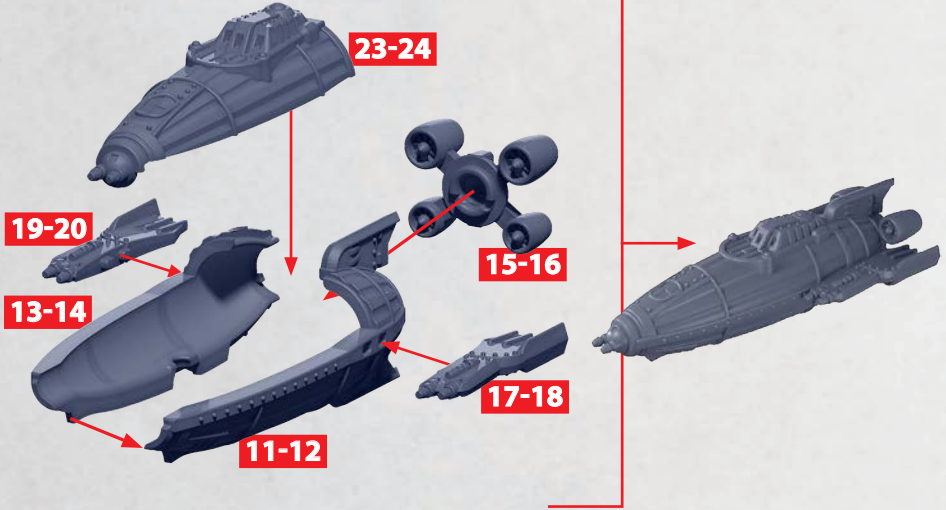

MUNICH AERIAL DESTROYER

PARTS CAN BE FOUND ON THE IMPERIUM AERIAL SQUADRONS SPRUES