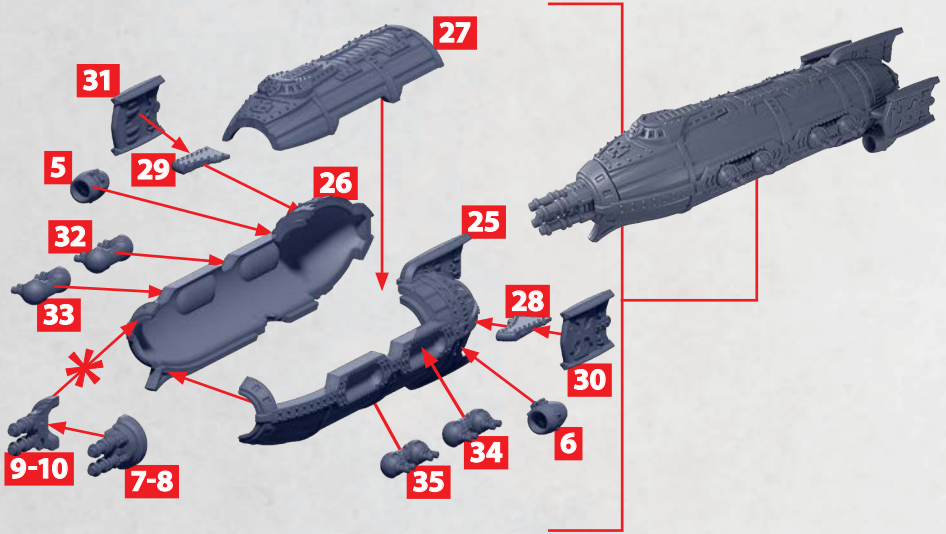

# KRIEGSTURM ASSAULT AIRSHIP

PARTS CAN BE FOUND ON THE IMPERIUM AERIAL SQUADRONS SPRUES

# NUREMBERG HEAVY AIRSHIP

PARTS CAN BE FOUND ON THE IMPERIUM AERIAL SQUADRONS SPRUES

\* FIX WEAPON IN PLACE BEFORE ASSEMBLING THE HULL

## MUNICH AERIAL DESTROYER

PARTS CAN BE FOUND ON THE IMPERIUM AERIAL SQUADRONS SPRUES

## JAEGER AERIAL FAST DESTROYER

PARTS CAN BE FOUND ON THE IMPERIUM AERIAL SQUADRONS SPRUES