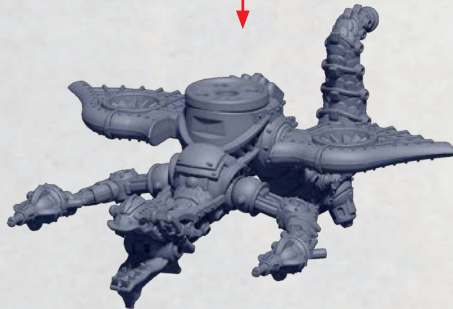

SEE PAGE 4 FOR
BODY ASSEMBLY

REPEAT BUILD
ON OPPOSITE SIDE

DRACONIC COLOSSUS - PROW ASSEMBLY

PARTS CAN BE FOUND ON THE **KOREAN AERIAL SQUADRON** SPRUE

SHENLONG DRACONIC COLOSSUS

PARTS CAN BE FOUND ON THE **KOREAN AERIAL SQUADRON** SPRUE

SHENLONG DRACONIC COLOSSUS

PARTS CAN BE FOUND ON THE **KOREAN AERIAL SQUADRON** SPRUE AND
ENLIGHTENED/EMPIRE ADD-ON SPRUE (SOME HARDPOINT (🔒/🔧) OPTIONS)

SEE PAGE 10 FOR
BODY ASSEMBLY

GANGCHEORI DRACONIC COLOSSUS

PARTS CAN BE FOUND ON THE **KOREAN AERIAL SQUADRON** SPRUE

KIYOHIME DRACONIC COLOSSUS

PARTS CAN BE FOUND ON THE **KOREAN AERIAL SQUADRON** SPRUE

KIYOHIME DRACONIC COLOSSUS

PARTS CAN BE FOUND ON THE **KOREAN AERIAL SQUADRON** SPRUE