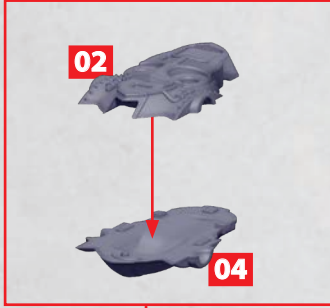

AIRCROISERS/ROTORS BODY ASSEMBLY

PARTS CAN BE FOUND ON THE **KOREAN AERIAL SQUADRON** SPRUES

USED WITH

- HWANUNG GENERATOR CRUISER
- SANSHIN JUDGEMENT CRUISER