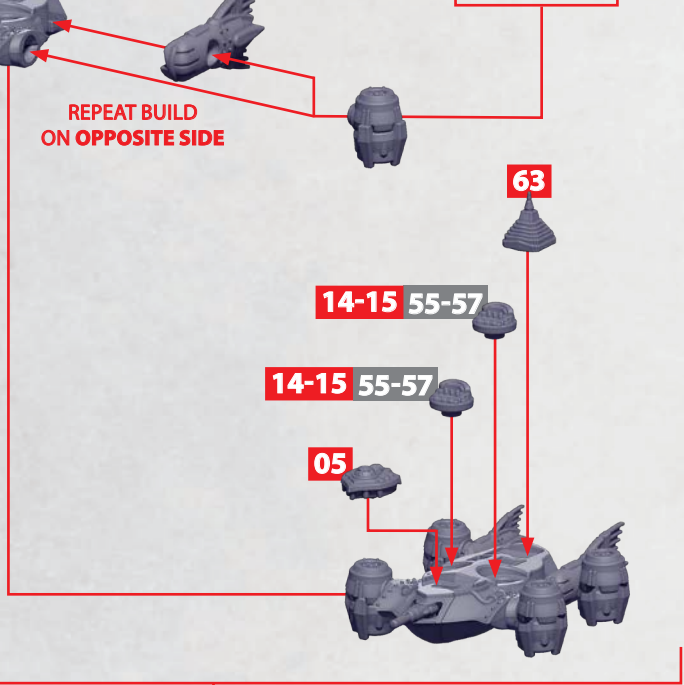

SANSHIN JUDGEMENT CRUISER

PARTS CAN BE FOUND ON THE **KOREAN AERIAL SQUADRON SPRUE**
JAPANESE FRONTLINE SQUADRONS SPRUE (GREY NUMBERS)

HOBAKBEOL ASSAULT ROTOR

PARTS CAN BE FOUND ON THE **KOREAN AERIAL SQUADRON SPRUE**
JAPANESE FRONTLINE SQUADRONS SPRUE (GREY NUMBERS)

SEE PAGE 4 FOR
BODY ASSEMBLY

REPEAT BUILD
ON OPPOSITE SIDE

DRACONIC COLOSSUS - PROW ASSEMBLY

PARTS CAN BE FOUND ON THE **KOREAN AERIAL SQUADRON** SPRUE

SHENLONG DRACONIC COLOSSUS

PARTS CAN BE FOUND ON THE **KOREAN AERIAL SQUADRON** SPRUE