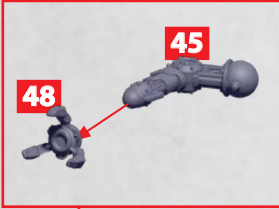

KIYOHIME DRACONIC COLOSSUS

PARTS CAN BE FOUND ON THE **KOREAN AERIAL SQUADRON** SPRUE