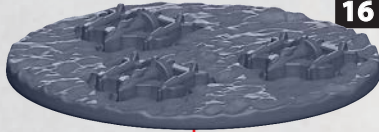

DEFIANCE FIGHTERS SRS TOKEN

PARTS CAN BE FOUND ON THE **JAPANESE FRONTLINE SQUADRONS** SPRUE
AND **ENLIGHTENED/EMPIRE** ADD-ON SPRUE (BLACK NUMBERS)

15

THIS COMPONENT
IS ONLY USED IN
ENLIGHTENED FORCES.