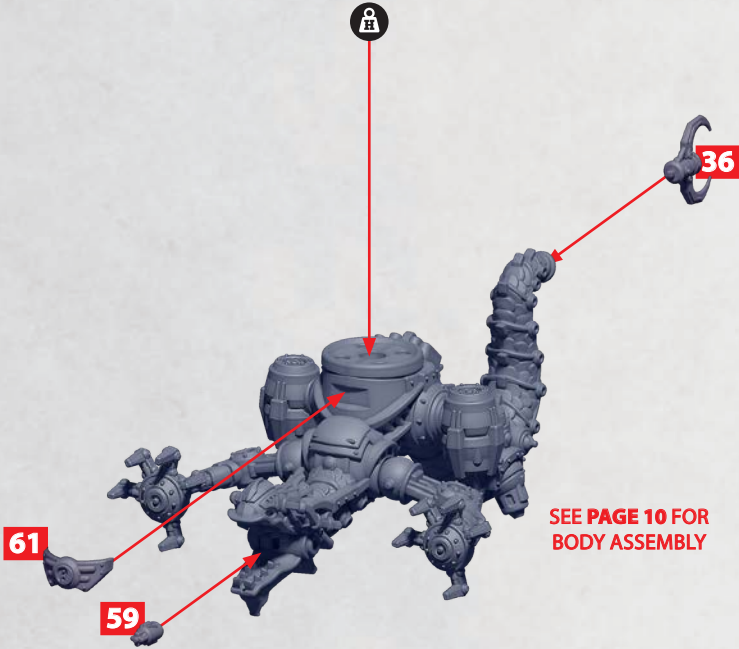

SEE PAGE 4 FOR
BODY ASSEMBLY

REPEAT BUILD
ON OPPOSITE SIDE

DRACONIC COLOSSUS - PROW ASSEMBLY

PARTS CAN BE FOUND ON THE **KOREAN AERIAL SQUADRON** SPRUE

SHENLONG DRACONIC COLOSSUS

PARTS CAN BE FOUND ON THE **KOREAN AERIAL SQUADRON** SPRUE

SHENLONG DRACONIC COLOSSUS

PARTS CAN BE FOUND ON THE **KOREAN AERIAL SQUADRON** SPRUE AND
ENLIGHTENED/EMPIRE ADD-ON SPRUE (SOME HARDPOINT (🔒/🔧) OPTIONS)

SEE PAGE 10 FOR
BODY ASSEMBLY

GANGCHEORI DRACONIC COLOSSUS