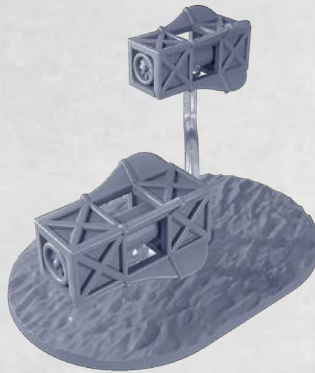

NOTE: ON SOME MODELS, GENERATORS CAN REPLACE HEAVY HARDPOINTS (H) OR AS AN ALTERNATIVE TO AN ALREADY EXISTING GENERATOR. SEE YOUR ORBAT FOR SPECIFIC OPTIONS.

INTERPHASE
GENERATOR

GREAT WALL
GENERATOR

MAGMA
GENERATOR

SHIELD
GENERATOR

FURY
GENERATOR

ATOMIC
GENERATOR

MAGNETIC
GENERATOR

REPULSION FIELD
GENERATOR

SHROUD
GENERATOR

BANGPAE EXPLOSIVE AUTOMATA

PARTS CAN BE FOUND ON THE KOREAN AERIAL SQUADRON SPRUES

AIRCROISERS/ROTORS BODY ASSEMBLY

PARTS CAN BE FOUND ON THE **KOREAN AERIAL SQUADRON** SPRUES

USED WITH

- HWANUNG GENERATOR CRUISER
- SANSHIN JUDGEMENT CRUISER

AIRCROISERS/ROTORS BODY ASSEMBLY

PARTS CAN BE FOUND ON THE **KOREAN AERIAL SQUADRON** SPRUES

USED WITH

- HOBABEOL ASSAULT ROTOR

AIRCRAISERS/ROTOR'S TAIL ASSEMBLY

PARTS CAN BE FOUND ON THE KOREAN AERIAL SQUADRON SPRUES

HWANUNG GENERATOR CRUISER

PARTS CAN BE FOUND ON THE **KOREAN AERIAL SQUADRON** SPRUE AND
ENLIGHTENED/EMPIRE ADD-ON SPRUE (SOME HARDPOINT (🔒/🛡️) OPTIONS)