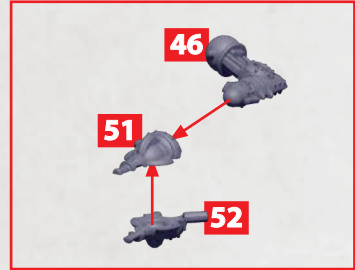

GANGCHEORI DRACONIC COLOSSUS

PARTS CAN BE FOUND ON THE **KOREAN AERIAL SQUADRON** SPRUE