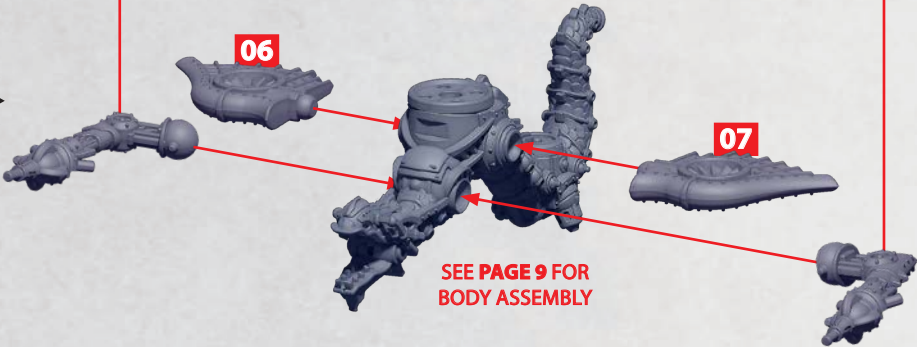

SEE PAGE 4 FOR
BODY ASSEMBLY

REPEAT BUILD
ON OPPOSITE SIDE

DRACONIC COLOSSUS - PROW ASSEMBLY

PARTS CAN BE FOUND ON THE **KOREAN AERIAL SQUADRON** SPRUE

SHENLONG DRACONIC COLOSSUS

PARTS CAN BE FOUND ON THE **KOREAN AERIAL SQUADRON** SPRUE

SHENLONG DRACONIC COLOSSUS

PARTS CAN BE FOUND ON THE **KOREAN AERIAL SQUADRON** SPRUE AND
ENLIGHTENED/EMPIRE ADD-ON SPRUE (SOME HARDPOINT (🔒/🔧) OPTIONS)

SEE PAGE 10 FOR
BODY ASSEMBLY

GANGCHEORI DRACONIC COLOSSUS

PARTS CAN BE FOUND ON THE **KOREAN AERIAL SQUADRON** SPRUE

KIYOHIME DRACONIC COLOSSUS

PARTS CAN BE FOUND ON THE **KOREAN AERIAL SQUADRON** SPRUE

KIYOHIME DRACONIC COLOSSUS

PARTS CAN BE FOUND ON THE **KOREAN AERIAL SQUADRON** SPRUE