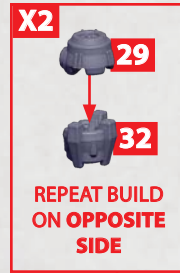

KIYOHIME DRACONIC COLOSSUS

PARTS CAN BE FOUND ON THE **KOREAN AERIAL SQUADRON** SPRUE