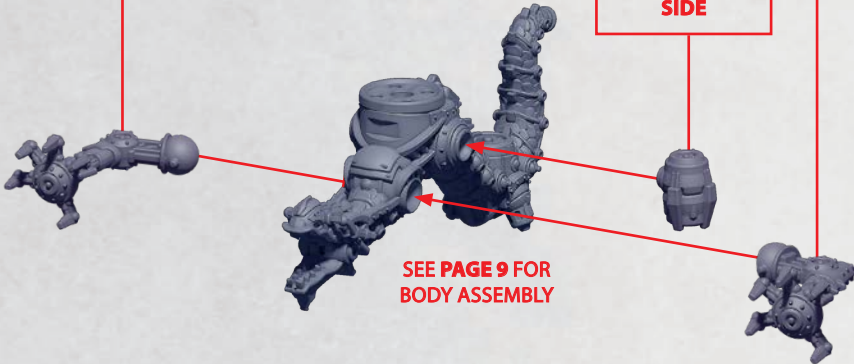

SEE PAGE 4 FOR
BODY ASSEMBLY

REPEAT BUILD
ON OPPOSITE SIDE

DRACONIC COLOSSUS - PROW ASSEMBLY

PARTS CAN BE FOUND ON THE **KOREAN AERIAL SQUADRON** SPRUE

SHENLONG DRACONIC COLOSSUS

PARTS CAN BE FOUND ON THE **KOREAN AERIAL SQUADRON** SPRUE

SHENLONG DRACONIC COLOSSUS

PARTS CAN BE FOUND ON THE **KOREAN AERIAL SQUADRON** SPRUE AND
ENLIGHTENED/EMPIRE ADD-ON SPRUE (SOME HARDPOINT (🔒/🔧) OPTIONS)

SEE PAGE 10 FOR
BODY ASSEMBLY

GANGCHEORI DRACONIC COLOSSUS