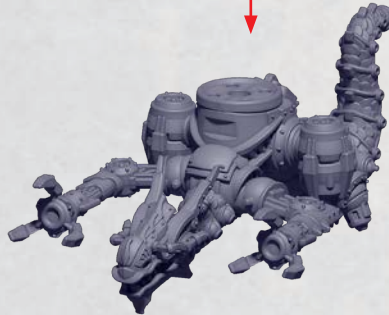

SEE PAGE 4 FOR
BODY ASSEMBLY

REPEAT BUILD
ON OPPOSITE SIDE

DRACONIC COLOSSUS - PROW ASSEMBLY

PARTS CAN BE FOUND ON THE **KOREAN AERIAL SQUADRON** SPRUE

SHENLONG DRACONIC COLOSSUS

PARTS CAN BE FOUND ON THE **KOREAN AERIAL SQUADRON** SPRUE

SHENLONG DRACONIC COLOSSUS

PARTS CAN BE FOUND ON THE **KOREAN AERIAL SQUADRON** SPRUE AND
ENLIGHTENED/EMPIRE ADD-ON SPRUE (SOME HARDPOINT (🔒/🔧) OPTIONS)

SEE PAGE 10 FOR
BODY ASSEMBLY

GANGCHEORI DRACONIC COLOSSUS

PARTS CAN BE FOUND ON THE **KOREAN AERIAL SQUADRON** SPRUE

KIYOHIME DRACONIC COLOSSUS

PARTS CAN BE FOUND ON THE **KOREAN AERIAL SQUADRON** SPRUE

KIYOHIME DRACONIC COLOSSUS

PARTS CAN BE FOUND ON THE **KOREAN AERIAL SQUADRON** SPRUE