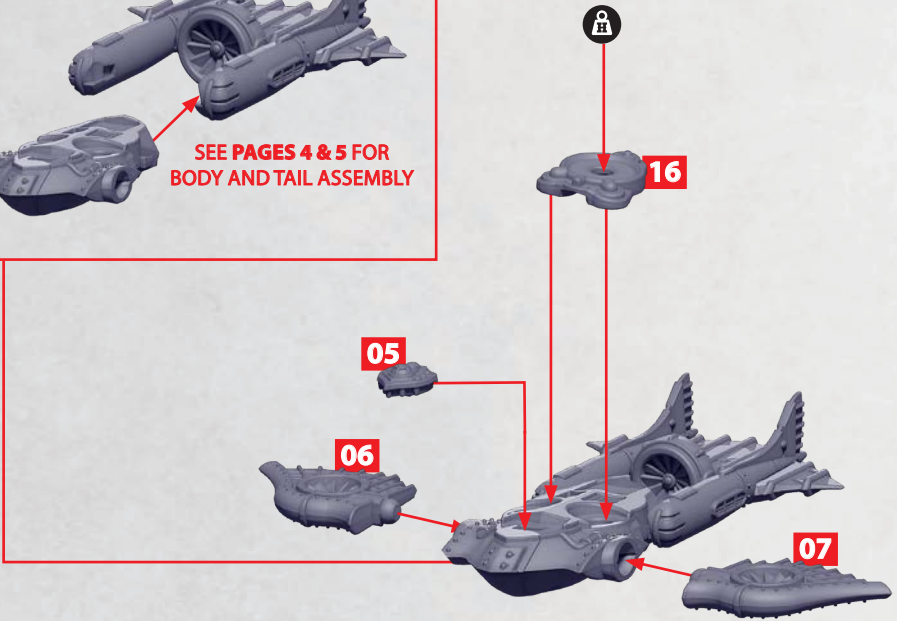

AIRCROISERS/ROTORS BODY ASSEMBLY

PARTS CAN BE FOUND ON THE **KOREAN AERIAL SQUADRON** SPRUES

USED WITH

- HWANUNG GENERATOR CRUISER
- SANSHIN JUDGEMENT CRUISER

AIRCROISERS/ROTORS BODY ASSEMBLY

PARTS CAN BE FOUND ON THE **KOREAN AERIAL SQUADRON** SPRUES

USED WITH

- HOBABEOL ASSAULT ROTOR

AIRCRAISERS/ROTOR'S TAIL ASSEMBLY

PARTS CAN BE FOUND ON THE KOREAN AERIAL SQUADRON SPRUES

HWANUNG GENERATOR CRUISER

PARTS CAN BE FOUND ON THE **KOREAN AERIAL SQUADRON** SPRUE AND
ENLIGHTENED/EMPIRE ADD-ON SPRUE (SOME HARDPOINT (🔒/🛡️) OPTIONS)

SANSHIN JUDGEMENT CRUISER

PARTS CAN BE FOUND ON THE **KOREAN AERIAL SQUADRON SPRUE**
JAPANESE FRONTLINE SQUADRONS SPRUE (GREY NUMBERS)

HOBAKBEOL ASSAULT ROTOR

PARTS CAN BE FOUND ON THE **KOREAN AERIAL SQUADRON SPRUE**
JAPANESE FRONTLINE SQUADRONS SPRUE (GREY NUMBERS)