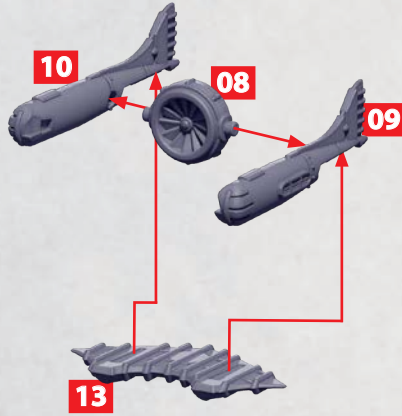

SHIELD
GENERATOR

FURY
GENERATOR

ATOMIC
GENERATOR

MAGNETIC
GENERATOR

REPULSION FIELD
GENERATOR

SHROUD
GENERATOR

BANGPAE EXPLOSIVE AUTOMATA

PARTS CAN BE FOUND ON THE KOREAN AERIAL SQUADRON SPRUES

AIRCROISERS/ROTORS BODY ASSEMBLY

PARTS CAN BE FOUND ON THE **KOREAN AERIAL SQUADRON** SPRUES

USED WITH

- HWANUNG GENERATOR CRUISER
- SANSHIN JUDGEMENT CRUISER

AIRCROISERS/ROTORS BODY ASSEMBLY

PARTS CAN BE FOUND ON THE **KOREAN AERIAL SQUADRON** SPRUES

USED WITH

- HOBABEOL ASSAULT ROTOR

AIRCRAISERS/ROTOR'S TAIL ASSEMBLY

PARTS CAN BE FOUND ON THE KOREAN AERIAL SQUADRON SPRUES

HWANUNG GENERATOR CRUISER

PARTS CAN BE FOUND ON THE **KOREAN AERIAL SQUADRON** SPRUE AND
ENLIGHTENED/EMPIRE ADD-ON SPRUE (SOME HARDPOINT (🔒/🛡️) OPTIONS)