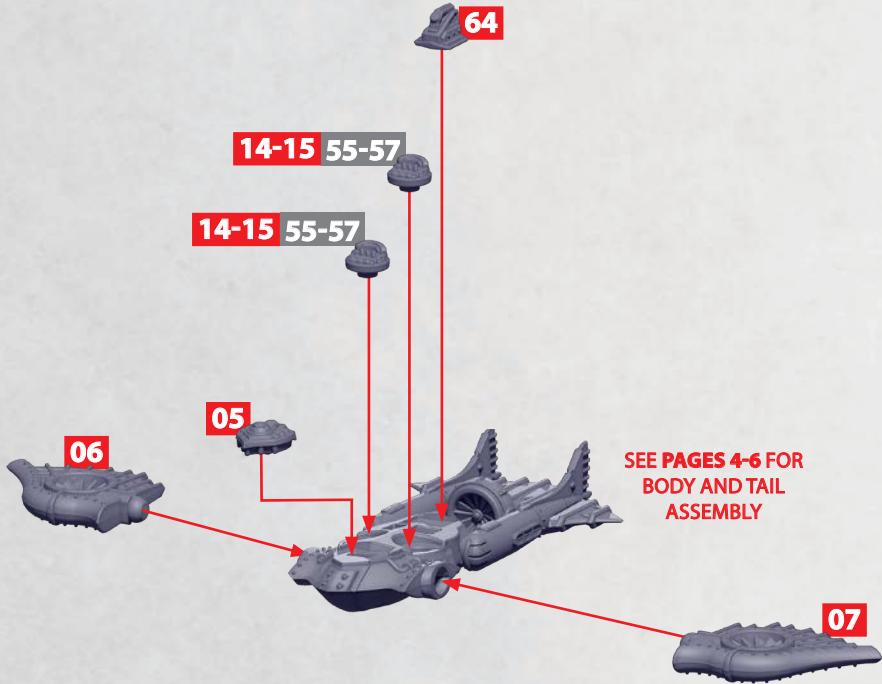

AIRCROISERS/ROTORS BODY ASSEMBLY

PARTS CAN BE FOUND ON THE **KOREAN AERIAL SQUADRON** SPRUES

USED WITH

- HWANUNG GENERATOR CRUISER
- SANSHIN JUDGEMENT CRUISER

AIRCROISERS/ROTORS BODY ASSEMBLY

PARTS CAN BE FOUND ON THE **KOREAN AERIAL SQUADRON** SPRUES

USED WITH

- HOBABEOL ASSAULT ROTOR

AIRCRAISERS/ROTOR'S TAIL ASSEMBLY

PARTS CAN BE FOUND ON THE KOREAN AERIAL SQUADRON SPRUES

HWANUNG GENERATOR CRUISER

PARTS CAN BE FOUND ON THE **KOREAN AERIAL SQUADRON** SPRUE AND
ENLIGHTENED/EMPIRE ADD-ON SPRUE (SOME HARDPOINT (🔒/🛡️) OPTIONS)

SANSHIN JUDGEMENT CRUISER

PARTS CAN BE FOUND ON THE **KOREAN AERIAL SQUADRON SPRUE**
JAPANESE FRONTLINE SQUADRONS SPRUE (GREY NUMBERS)

HOBAKBEOL ASSAULT ROTOR

PARTS CAN BE FOUND ON THE **KOREAN AERIAL SQUADRON SPRUE**
JAPANESE FRONTLINE SQUADRONS SPRUE (GREY NUMBERS)