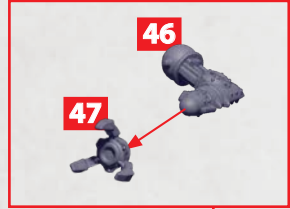

KIYOHIME DRACONIC COLOSSUS

PARTS CAN BE FOUND ON THE **KOREAN AERIAL SQUADRON** SPRUE