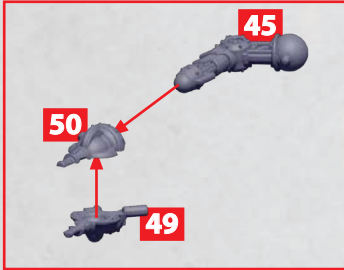

GANGCHEORI DRACONIC COLOSSUS

PARTS CAN BE FOUND ON THE **KOREAN AERIAL SQUADRON** SPRUE