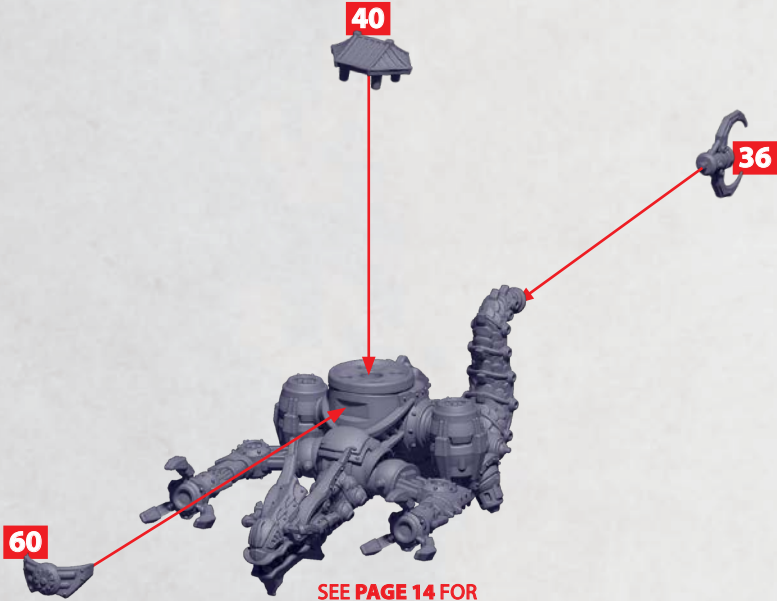

PARTS CAN BE FOUND ON THE **KOREAN AERIAL SQUADRON** SPRUE

KIYOHIME DRACONIC COLOSSUS

PARTS CAN BE FOUND ON THE **KOREAN AERIAL SQUADRON** SPRUE

KIYOHIME DRACONIC COLOSSUS

PARTS CAN BE FOUND ON THE **KOREAN AERIAL SQUADRON** SPRUE