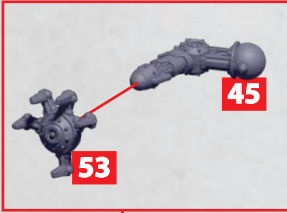

SEE PAGE 4 FOR
BODY ASSEMBLY

REPEAT BUILD
ON OPPOSITE SIDE

DRACONIC COLOSSUS - PROW ASSEMBLY

PARTS CAN BE FOUND ON THE **KOREAN AERIAL SQUADRON** SPRUE

SHENLONG DRACONIC COLOSSUS

PARTS CAN BE FOUND ON THE **KOREAN AERIAL SQUADRON** SPRUE

SHENLONG DRACONIC COLOSSUS

PARTS CAN BE FOUND ON THE **KOREAN AERIAL SQUADRON** SPRUE AND
ENLIGHTENED/EMPIRE ADD-ON SPRUE (SOME HARDPOINT (🔒/🔧) OPTIONS)

SEE PAGE 10 FOR
BODY ASSEMBLY

GANGCHEORI DRACONIC COLOSSUS