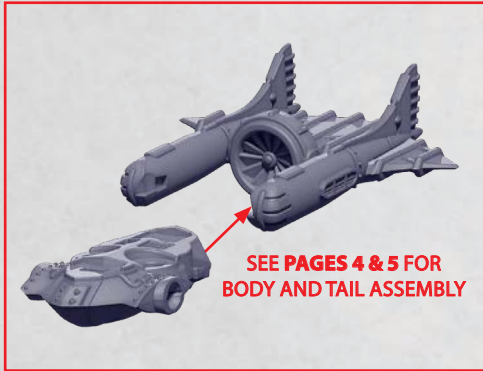

AIRCROISERS/ROTORS BODY ASSEMBLY

PARTS CAN BE FOUND ON THE **KOREAN AERIAL SQUADRON** SPRUES

USED WITH

- HWANUNG GENERATOR CRUISER
- SANSHIN JUDGEMENT CRUISER

AIRCROISERS/ROTORS BODY ASSEMBLY

PARTS CAN BE FOUND ON THE **KOREAN AERIAL SQUADRON** SPRUES

USED WITH

- HOBABEOL ASSAULT ROTOR

AIRCRAISERS/ROTOR'S TAIL ASSEMBLY

PARTS CAN BE FOUND ON THE KOREAN AERIAL SQUADRON SPRUES

HWANUNG GENERATOR CRUISER

PARTS CAN BE FOUND ON THE **KOREAN AERIAL SQUADRON** SPRUE AND
ENLIGHTENED/EMPIRE ADD-ON SPRUE (SOME HARDPOINT (🔒/🛡️) OPTIONS)