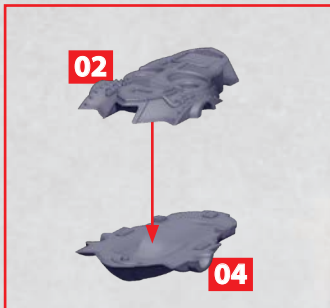

AIRCROISERS/ROTORS BODY ASSEMBLY

PARTS CAN BE FOUND ON THE **KOREAN AERIAL SQUADRON** SPRUES

USED WITH

- HWANUNG GENERATOR CRUISER
- SANSHIN JUDGEMENT CRUISER

AIRCROISERS/ROTORS BODY ASSEMBLY

PARTS CAN BE FOUND ON THE **KOREAN AERIAL SQUADRON** SPRUES