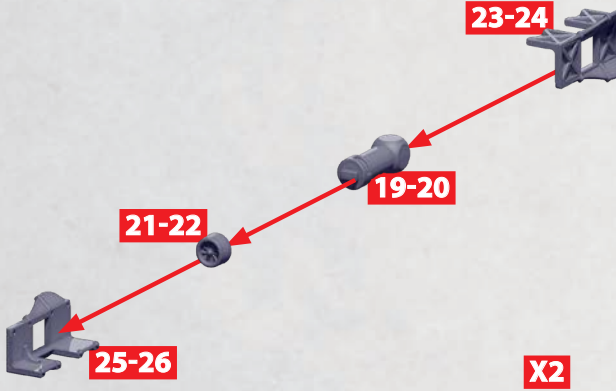

SHIELD
GENERATOR

FURY
GENERATOR

ATOMIC
GENERATOR

MAGNETIC
GENERATOR

REPULSION FIELD
GENERATOR

SHROUD
GENERATOR

BANGPAE EXPLOSIVE AUTOMATA

PARTS CAN BE FOUND ON THE KOREAN AERIAL SQUADRON SPRUES