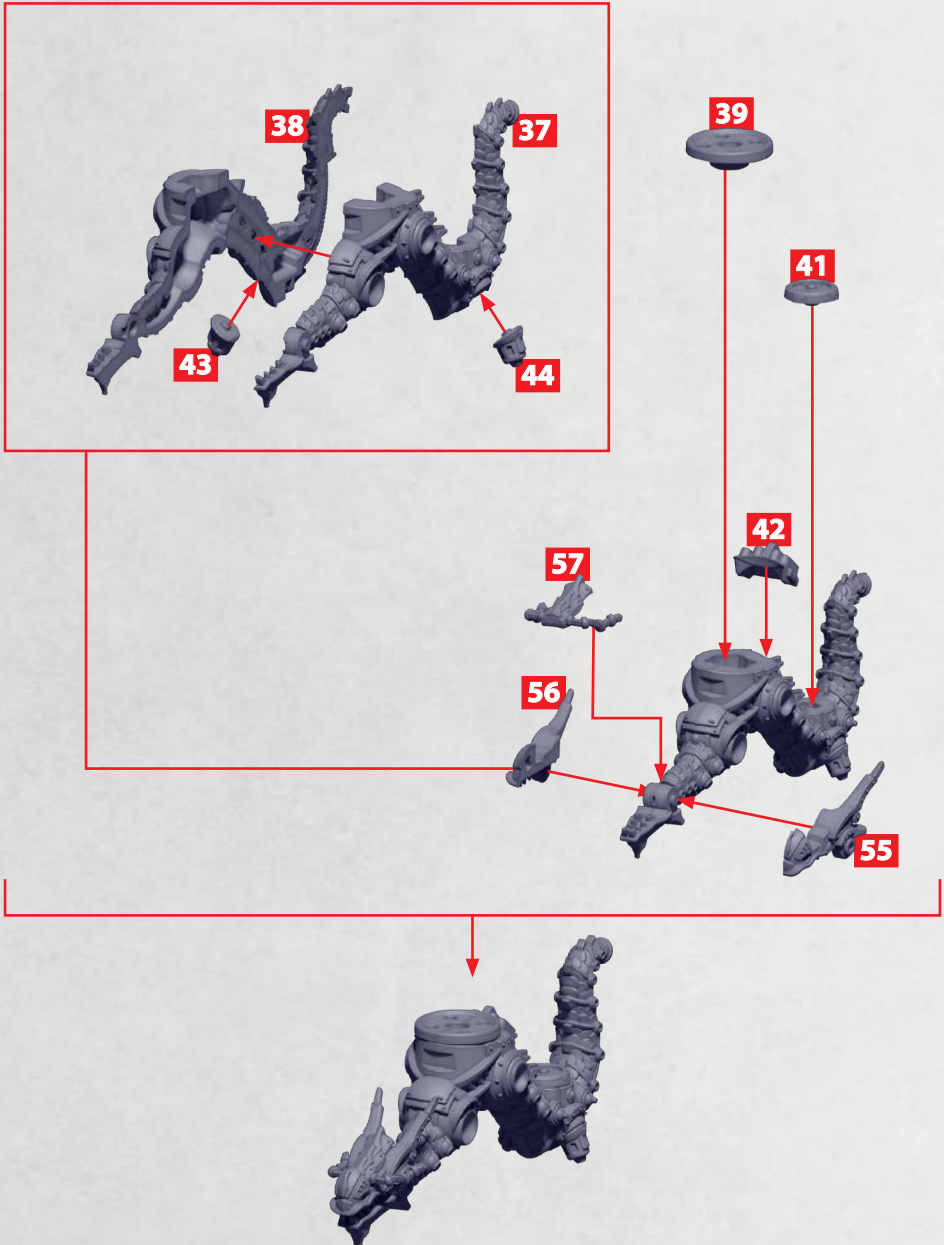

SEE PAGE 4 FOR
BODY ASSEMBLY

REPEAT BUILD
ON OPPOSITE SIDE

DRACONIC COLOSSUS - PROW ASSEMBLY

PARTS CAN BE FOUND ON THE **KOREAN AERIAL SQUADRON** SPRUE

SHENLONG DRACONIC COLOSSUS

PARTS CAN BE FOUND ON THE **KOREAN AERIAL SQUADRON** SPRUE

SHENLONG DRACONIC COLOSSUS

PARTS CAN BE FOUND ON THE **KOREAN AERIAL SQUADRON** SPRUE AND
ENLIGHTENED/EMPIRE ADD-ON SPRUE (SOME HARDPOINT (🔒/🔧) OPTIONS)

SEE PAGE 10 FOR
BODY ASSEMBLY

GANGCHEORI DRACONIC COLOSSUS

PARTS CAN BE FOUND ON THE **KOREAN AERIAL SQUADRON** SPRUE

KIYOHIME DRACONIC COLOSSUS

PARTS CAN BE FOUND ON THE **KOREAN AERIAL SQUADRON** SPRUE

KIYOHIME DRACONIC COLOSSUS

PARTS CAN BE FOUND ON THE **KOREAN AERIAL SQUADRON** SPRUE