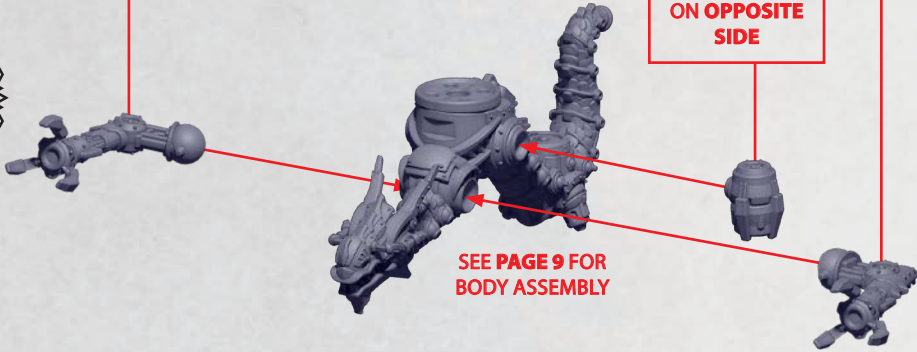

KIYOHIME DRACONIC COLOSSUS

PARTS CAN BE FOUND ON THE **KOREAN AERIAL SQUADRON** SPRUE