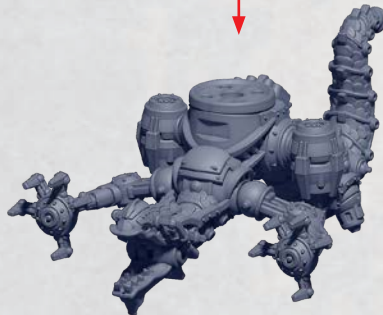

SEE PAGE 4 FOR
BODY ASSEMBLY

REPEAT BUILD
ON OPPOSITE SIDE

DRACONIC COLOSSUS - PROW ASSEMBLY

PARTS CAN BE FOUND ON THE **KOREAN AERIAL SQUADRON** SPRUE

SHENLONG DRACONIC COLOSSUS

PARTS CAN BE FOUND ON THE **KOREAN AERIAL SQUADRON** SPRUE

SHENLONG DRACONIC COLOSSUS

PARTS CAN BE FOUND ON THE **KOREAN AERIAL SQUADRON** SPRUE AND
ENLIGHTENED/EMPIRE ADD-ON SPRUE (SOME HARDPOINT (🔒/🔧) OPTIONS)

SEE PAGE 10 FOR
BODY ASSEMBLY

GANGCHEORI DRACONIC COLOSSUS