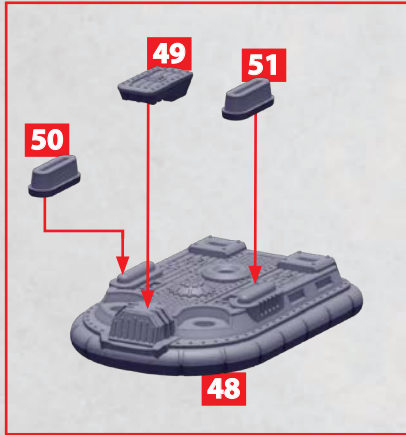

PARTS CAN BE FOUND ON THE **CROWN DOMINION SUPPORT SQUADRONS SPRUE** AND
CROWN FRONTLINE SQUADRONS SPRUE (GREY NUMBERS)

63-67 56-58

SEE PAGE 23 FOR
SIDES AND PROW BUILD

59-61 50-51

INUIT STRIKE ROTORS

PARTS CAN BE FOUND ON THE **CROWN DOMINION SUPPORT SQUADRONS** SPRUE

20/41-42

GHARIAL HOVERCRAFT

PARTS CAN BE FOUND ON THE **CROWN DOMINION SUPPORT SQUADRONS SPRUE**
CROWN/SULTANATE ADD-ON SPRUE (SYMBOLS)

AERIAL ESCORTS

PARTS CAN BE FOUND ON THE **CROWN DOMINION SUPPORT SQUADRONS SPRUE**