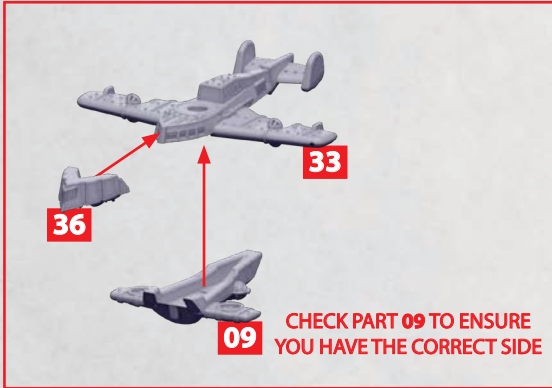

PARTS CAN BE FOUND ON THE **CROWN DOMINION SUPPORT SQUADRONS SPRUE** AND
CROWN FRONTLINE SQUADRONS SPRUE (GREY NUMBERS)

63-67 56-58

SEE PAGE 23 FOR
SIDES AND PROW BUILD

59-61 50-51

INUIT STRIKE ROTORS

PARTS CAN BE FOUND ON THE **CROWN DOMINION SUPPORT SQUADRONS** SPRUE