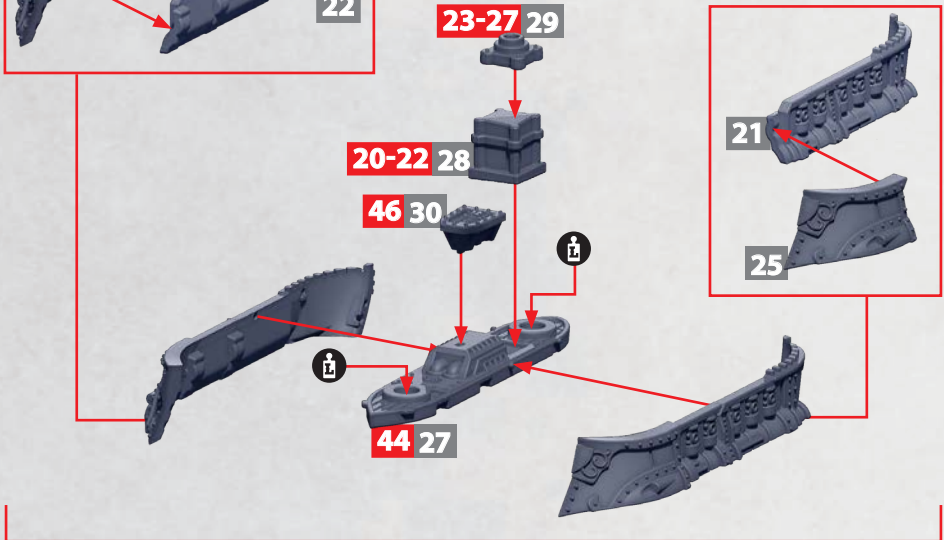

20/41-42

GHARIAL HOVERCRAFT

PARTS CAN BE FOUND ON THE **CROWN DOMINION SUPPORT SQUADRONS SPRUE**
CROWN/SULTANATE ADD-ON SPRUE (SYMBOLS)

AERIAL ESCORTS

PARTS CAN BE FOUND ON THE **CROWN DOMINION SUPPORT SQUADRONS SPRUE**

EXCALIBUR HEAVY DESTROYER (BRITISH)

PARTS CAN BE FOUND ON THE **CROWN FRONTLINE SQUADRONS SPRUE**,
CROWN DOMINION SUPPORT SQUADRONS SPRUE (GREY NUMBERS) **AND**
CROWN/SULTANATE ADD-ON SPRUE (BLACK NUMBERS)

OR

OR

EXCALIBUR HEAVY DESTROYER (CANADIAN)

PARTS CAN BE FOUND ON THE **CROWN FRONTLINE SQUADRONS SPRUE**,
CROWN DOMINION SUPPORT SQUADRONS SPRUE (GREY NUMBERS) **AND**
CROWN/SULTANATE ADD-ON SPRUE (BLACK NUMBERS)