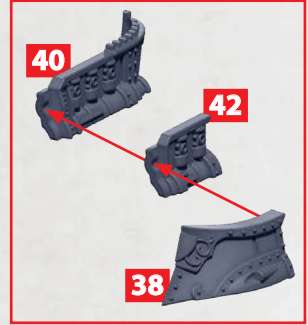

EXCALIBUR HEAVY DESTROYER (BRITISH)

PARTS CAN BE FOUND ON THE **CROWN FRONTLINE SQUADRONS SPRUE**,
CROWN DOMINION SUPPORT SQUADRONS SPRUE (GREY NUMBERS) **AND**
CROWN/SULTANATE ADD-ON SPRUE (BLACK NUMBERS)

OR

OR