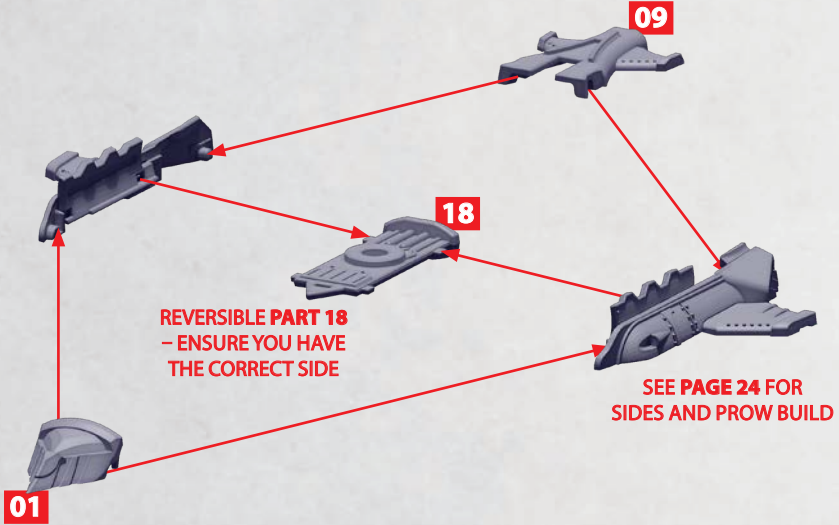

LADY RAGNELL HEAVY SUBMARINE

PARTS CAN BE FOUND ON THE **CROWN DOMINION SUPPORT SQUADRONS** SPRUE