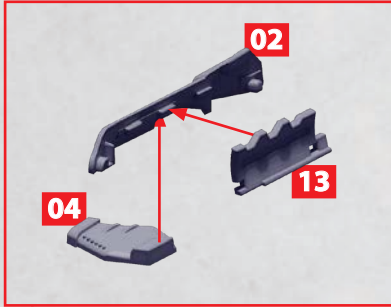

63-67 56-58

20/41-42

10

SEE PAGE 3 FOR
BODY ASSEMBLY

VIVIENNE FLAK SUBMARINE

PARTS CAN BE FOUND ON THE **CROWN DOMINION SUPPORT SQUADRONS** SPRUE

VIVIENNE FLAK SUBMARINE

PARTS CAN BE FOUND ON THE **CROWN DOMINION SUPPORT SQUADRONS SPRUE** AND
CROWN FRONTLINE SQUADRONS SPRUE (GREY NUMBERS)