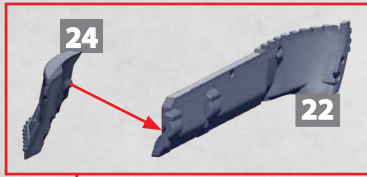

EXCALIBUR HEAVY DESTROYER (CANADIAN)

PARTS CAN BE FOUND ON THE **CROWN FRONTLINE SQUADRONS SPRUE**,
CROWN DOMINION SUPPORT SQUADRONS SPRUE (GREY NUMBERS) **AND**
CROWN/SULTANATE ADD-ON SPRUE (BLACK NUMBERS)

OR

OR

48 32

20-22 28

47 31