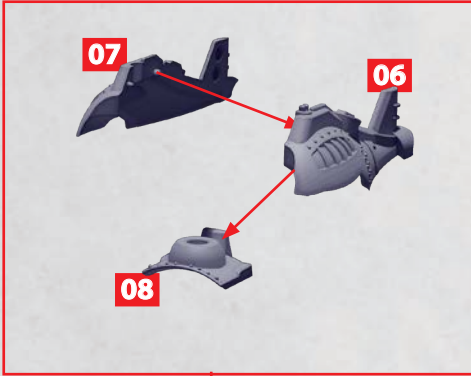

6

ISOLDE TORPEDO SUBMARINE BODY ASSEMBLY

PARTS CAN BE FOUND ON THE **CROWN DOMINION SUPPORT SQUADRONS** SPRUE

ISOLDE TORPEDO SUBMARINE

PARTS CAN BE FOUND ON THE **CROWN DOMINION SUPPORT SQUADRONS SPRUE AND**
CROWN FRONTLINE SQUADRONS SPRUE (GREY NUMBERS)

63-67 56-58

20/41-42

10

SEE PAGE 3 FOR
BODY ASSEMBLY

VIVIENNE FLAK SUBMARINE

PARTS CAN BE FOUND ON THE **CROWN DOMINION SUPPORT SQUADRONS** SPRUE

VIVIENNE FLAK SUBMARINE

PARTS CAN BE FOUND ON THE **CROWN DOMINION SUPPORT SQUADRONS SPRUE** AND
CROWN FRONTLINE SQUADRONS SPRUE (GREY NUMBERS)