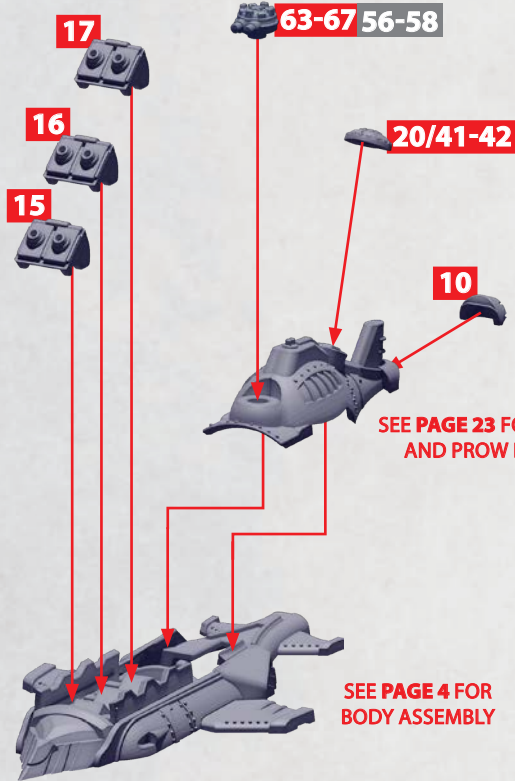

6

ISOLDE TORPEDO SUBMARINE BODY ASSEMBLY

PARTS CAN BE FOUND ON THE **CROWN DOMINION SUPPORT SQUADRONS** SPRUE

ISOLDE TORPEDO SUBMARINE

PARTS CAN BE FOUND ON THE **CROWN DOMINION SUPPORT SQUADRONS SPRUE AND**
CROWN FRONTLINE SQUADRONS SPRUE (GREY NUMBERS)

63-67 56-58

20/41-42

10

SEE PAGE 3 FOR
BODY ASSEMBLY

VIVIENNE FLAK SUBMARINE

PARTS CAN BE FOUND ON THE **CROWN DOMINION SUPPORT SQUADRONS** SPRUE

VIVIENNE FLAK SUBMARINE

PARTS CAN BE FOUND ON THE **CROWN DOMINION SUPPORT SQUADRONS SPRUE** AND
CROWN FRONTLINE SQUADRONS SPRUE (GREY NUMBERS)