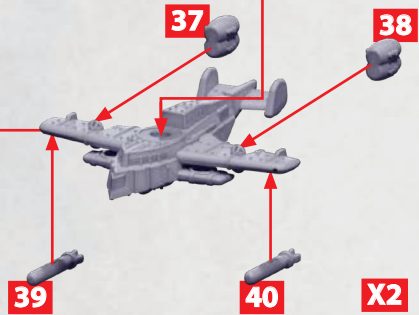

PARTS CAN BE FOUND ON THE **CROWN DOMINION SUPPORT SQUADRONS SPRUE** AND
CROWN FRONTLINE SQUADRONS SPRUE (GREY NUMBERS)

63-67 56-58

SEE PAGE 23 FOR
SIDES AND PROW BUILD

59-61 50-51

INUIT STRIKE ROTORS

PARTS CAN BE FOUND ON THE **CROWN DOMINION SUPPORT SQUADRONS** SPRUE

20/41-42

GHARIAL HOVERCRAFT

PARTS CAN BE FOUND ON THE **CROWN DOMINION SUPPORT SQUADRONS SPRUE**
CROWN/SULTANATE ADD-ON SPRUE (SYMBOLS)

AERIAL ESCORTS

PARTS CAN BE FOUND ON THE **CROWN DOMINION SUPPORT SQUADRONS SPRUE**