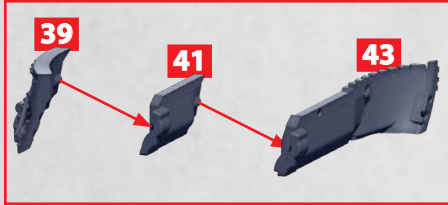

EXCALIBUR HEAVY DESTROYER (BRITISH)

PARTS CAN BE FOUND ON THE **CROWN FRONTLINE SQUADRONS SPRUE**,
CROWN DOMINION SUPPORT SQUADRONS SPRUE (GREY NUMBERS) **AND**
CROWN/SULTANATE ADD-ON SPRUE (BLACK NUMBERS)

OR