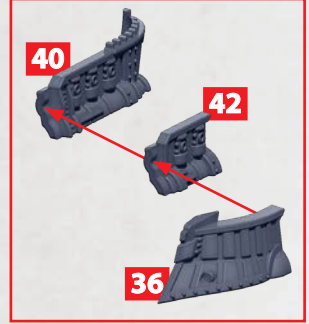

EXCALIBUR HEAVY DESTROYER (CANADIAN)

PARTS CAN BE FOUND ON THE **CROWN FRONTLINE SQUADRONS SPRUE**,
CROWN DOMINION SUPPORT SQUADRONS SPRUE (GREY NUMBERS) **AND**
CROWN/SULTANATE ADD-ON SPRUE (BLACK NUMBERS)

OR

OR

48 32

20-22 28

47 31