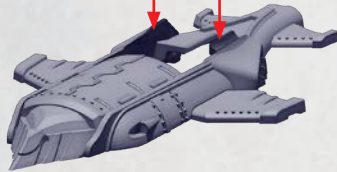

6

ISOLDE TORPEDO SUBMARINE BODY ASSEMBLY

PARTS CAN BE FOUND ON THE **CROWN DOMINION SUPPORT SQUADRONS** SPRUE

ISOLDE TORPEDO SUBMARINE

PARTS CAN BE FOUND ON THE **CROWN DOMINION SUPPORT SQUADRONS SPRUE AND**
CROWN FRONTLINE SQUADRONS SPRUE (GREY NUMBERS)

63-67 56-58

20/41-42

10

SEE PAGE 3 FOR
BODY ASSEMBLY

VIVIENNE FLAK SUBMARINE

PARTS CAN BE FOUND ON THE **CROWN DOMINION SUPPORT SQUADRONS** SPRUE

VIVIENNE FLAK SUBMARINE

PARTS CAN BE FOUND ON THE **CROWN DOMINION SUPPORT SQUADRONS SPRUE** AND
CROWN FRONTLINE SQUADRONS SPRUE (GREY NUMBERS)