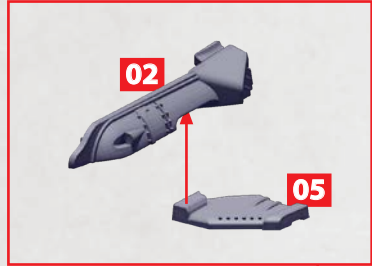

6

ISOLDE TORPEDO SUBMARINE BODY ASSEMBLY

PARTS CAN BE FOUND ON THE **CROWN DOMINION SUPPORT SQUADRONS** SPRUE

ISOLDE TORPEDO SUBMARINE

PARTS CAN BE FOUND ON THE **CROWN DOMINION SUPPORT SQUADRONS SPRUE AND**
CROWN FRONTLINE SQUADRONS SPRUE (GREY NUMBERS)