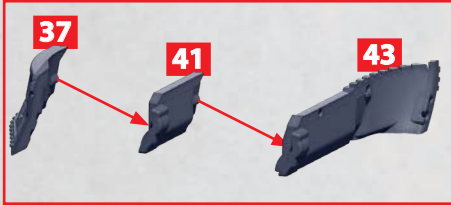

OR

OR

EXCALIBUR HEAVY DESTROYER (CANADIAN)

PARTS CAN BE FOUND ON THE **CROWN FRONTLINE SQUADRONS SPRUE**,
CROWN DOMINION SUPPORT SQUADRONS SPRUE (GREY NUMBERS) **AND**
CROWN/SULTANATE ADD-ON SPRUE (BLACK NUMBERS)