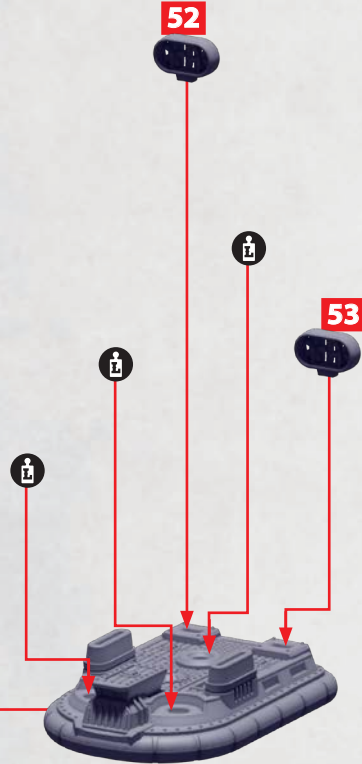

LAUDINE BOMBARDMENT SUBMARINE

PARTS CAN BE FOUND ON THE **CROWN DOMINION SUPPORT SQUADRONS SPRUE**

LADY RAGNELL HEAVY SUBMARINE

PARTS CAN BE FOUND ON THE **CROWN DOMINION SUPPORT SQUADRONS** SPRUE

LADY RAGNELL HEAVY SUBMARINE

PARTS CAN BE FOUND ON THE **CROWN DOMINION SUPPORT SQUADRONS SPRUE** AND
CROWN FRONTLINE SQUADRONS SPRUE (GREY NUMBERS)

63-67 56-58

SEE PAGE 23 FOR
SIDES AND PROW BUILD

59-61 50-51

INUIT STRIKE ROTORS

PARTS CAN BE FOUND ON THE **CROWN DOMINION SUPPORT SQUADRONS** SPRUE

20/41-42

GHARIAL HOVERCRAFT

PARTS CAN BE FOUND ON THE **CROWN DOMINION SUPPORT SQUADRONS SPRUE**
CROWN/SULTANATE ADD-ON SPRUE (SYMBOLS)

AERIAL ESCORTS

PARTS CAN BE FOUND ON THE **CROWN DOMINION SUPPORT SQUADRONS SPRUE**