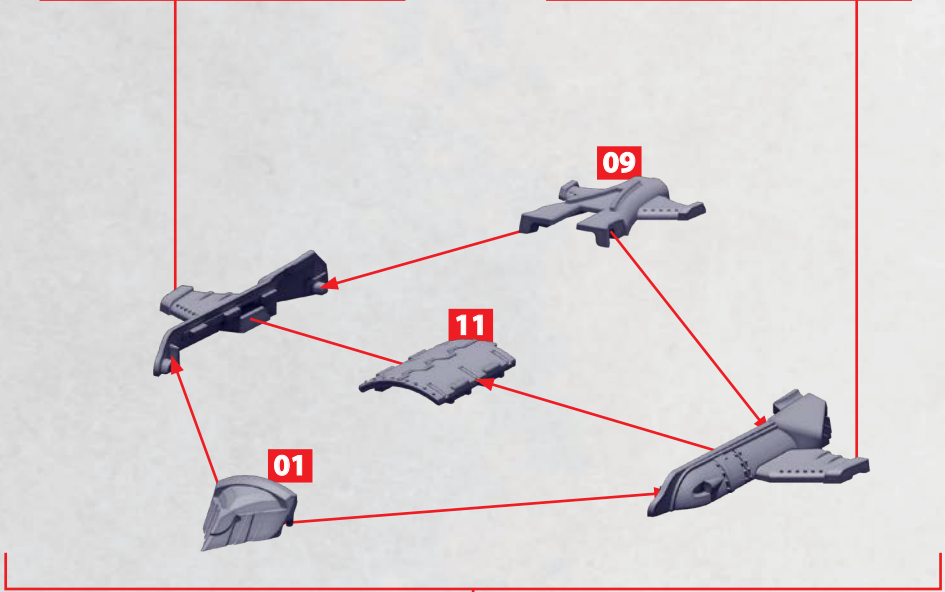

6

ISOLDE TORPEDO SUBMARINE BODY ASSEMBLY

PARTS CAN BE FOUND ON THE **CROWN DOMINION SUPPORT SQUADRONS** SPRUE

ISOLDE TORPEDO SUBMARINE

PARTS CAN BE FOUND ON THE **CROWN DOMINION SUPPORT SQUADRONS SPRUE AND**
CROWN FRONTLINE SQUADRONS SPRUE (GREY NUMBERS)