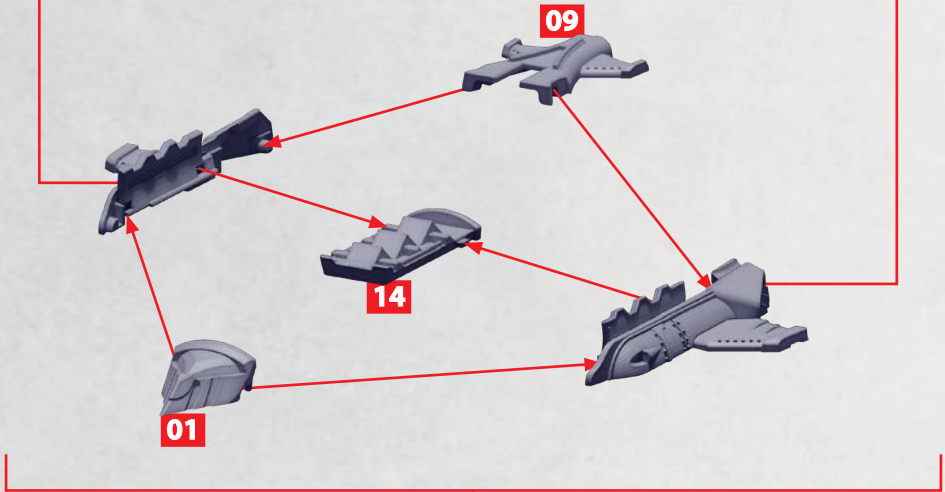

63-67 56-58

20/41-42

10

SEE PAGE 3 FOR
BODY ASSEMBLY

VIVIENNE FLAK SUBMARINE

PARTS CAN BE FOUND ON THE **CROWN DOMINION SUPPORT SQUADRONS** SPRUE

VIVIENNE FLAK SUBMARINE

PARTS CAN BE FOUND ON THE **CROWN DOMINION SUPPORT SQUADRONS SPRUE** AND
CROWN FRONTLINE SQUADRONS SPRUE (GREY NUMBERS)