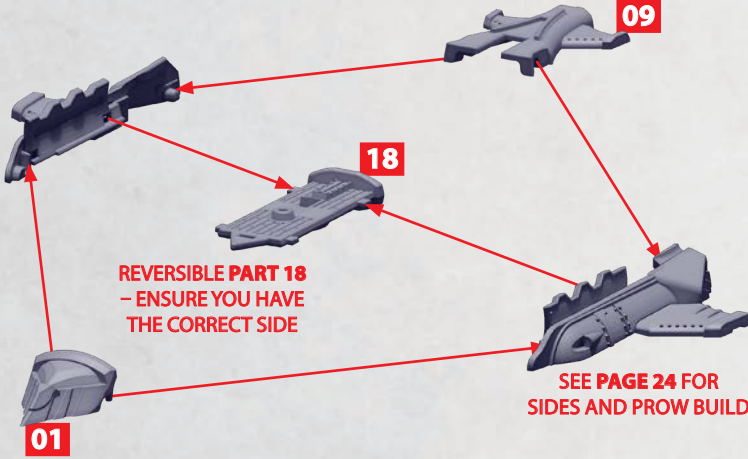

LAUDINE BOMBARDMENT SUBMARINE

PARTS CAN BE FOUND ON THE **CROWN DOMINION SUPPORT SQUADRONS SPRUE**