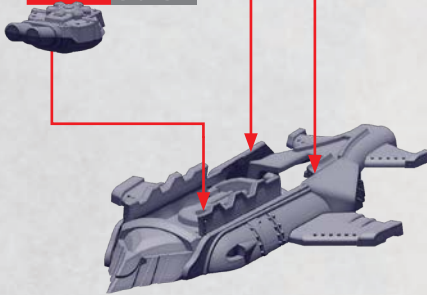

63-67 56-58

20/41-42

10

SEE PAGE 3 FOR
BODY ASSEMBLY

VIVIENNE FLAK SUBMARINE

PARTS CAN BE FOUND ON THE **CROWN DOMINION SUPPORT SQUADRONS** SPRUE

VIVIENNE FLAK SUBMARINE

PARTS CAN BE FOUND ON THE **CROWN DOMINION SUPPORT SQUADRONS SPRUE** AND
CROWN FRONTLINE SQUADRONS SPRUE (GREY NUMBERS)

LAUDINE BOMBARDMENT SUBMARINE

PARTS CAN BE FOUND ON THE **CROWN DOMINION SUPPORT SQUADRONS SPRUE**

LADY RAGNELL HEAVY SUBMARINE

PARTS CAN BE FOUND ON THE **CROWN DOMINION SUPPORT SQUADRONS** SPRUE

LADY RAGNELL HEAVY SUBMARINE

PARTS CAN BE FOUND ON THE **CROWN DOMINION SUPPORT SQUADRONS SPRUE** AND
CROWN FRONTLINE SQUADRONS SPRUE (GREY NUMBERS)

63-67 56-58

SEE PAGE 23 FOR
SIDES AND PROW BUILD

59-61 50-51

INUIT STRIKE ROTORS

PARTS CAN BE FOUND ON THE **CROWN DOMINION SUPPORT SQUADRONS** SPRUE