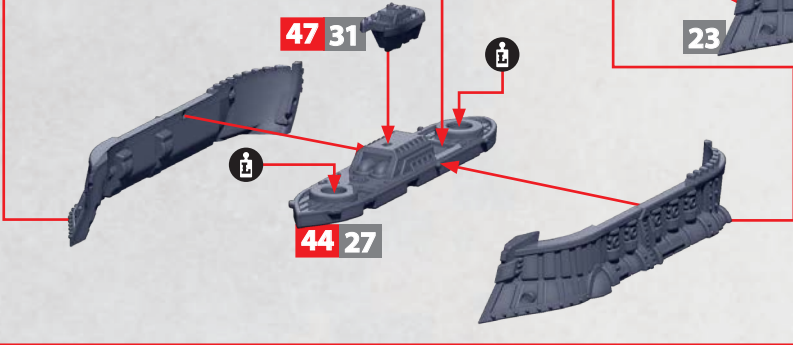

OR

OR

48 32

20-22 28

47 31

GROUND ASSAULT TOKEN

PARTS CAN BE FOUND ON THE **DOMINION SUPPORT SQUADRONS** SPRUE

DEFIANCE FIGHTERS SRS TOKEN