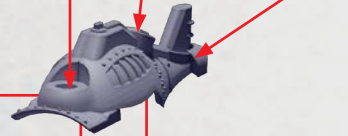

63-67 56-58

20/41-42

10