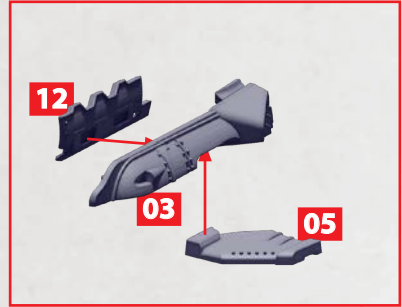

63-67 56-58

20/41-42

10

SEE PAGE 3 FOR
BODY ASSEMBLY

VIVIENNE FLAK SUBMARINE

PARTS CAN BE FOUND ON THE **CROWN DOMINION SUPPORT SQUADRONS** SPRUE

VIVIENNE FLAK SUBMARINE

PARTS CAN BE FOUND ON THE **CROWN DOMINION SUPPORT SQUADRONS SPRUE** AND
CROWN FRONTLINE SQUADRONS SPRUE (GREY NUMBERS)