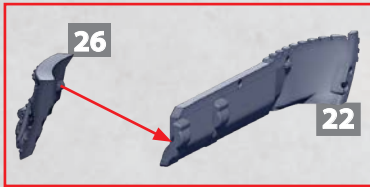

EXCALIBUR HEAVY DESTROYER (BRITISH)

PARTS CAN BE FOUND ON THE **CROWN FRONTLINE SQUADRONS SPRUE**,
CROWN DOMINION SUPPORT SQUADRONS SPRUE (GREY NUMBERS) **AND**
CROWN/SULTANATE ADD-ON SPRUE (BLACK NUMBERS)

OR

OR