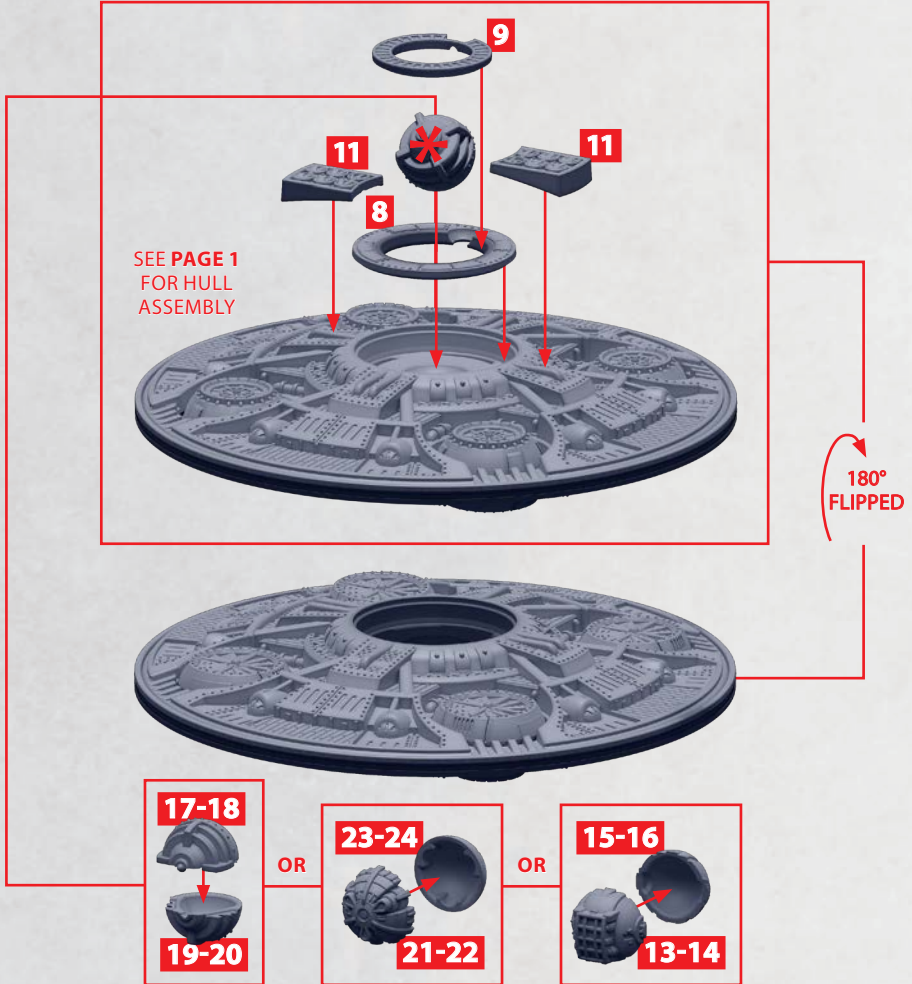

HULL ASSEMBLY FOR THULE, ADAMSKI, HAUNEBU OR VALTAR

PARTS CAN BE FOUND ON THE ENLIGHTENED AERIAL SQUADRONS SPRUES

NOTE
2X HULLS
REQUIRED
FOR THULE

HULL ASSEMBLY FOR THULE, ADAMSKI, HANEBU OR VALTAR

PARTS CAN BE FOUND ON THE ENLIGHTENED AERIAL SQUADRONS SPRUES

BOTTOM HULL ASSEMBLY FOR THULE SKY FORTRESS

PARTS CAN BE FOUND ON THE ENLIGHTENED AERIAL SQUADRONS SPRUES

GRAVITRONIC IMPERILATOR

MAGNETO ENCAPSULATOR

STURGINIUM ATOMISER

* ALL TURRETS ARE INTERCHANGEABLE

FINAL ASSEMBLY FOR THULE SKY FORTRESS

NOTE
CURRENT VIEW SHOWS
UNDERSIDE OF HULL

SEE PAGE 1 & 2 FOR
HULL ASSEMBLY

180°
FLIPPED

HAUNEBU BATTLE SAUCER

PARTS CAN BE FOUND ON THE ENLIGHTENED AERIAL SQUADRONS SPRUES

SUGGESTED
POSITION FOR
THE TURRET*
AS SHOWN

VALTAR AETHER SAUCER

PARTS CAN BE FOUND ON THE ENLIGHTENED AERIAL SQUADRONS SPRUES

SUGGESTED
POSITION FOR
THE TURRET*
AS SHOWN

NOTE
CURRENT VIEW SHOWS
UNDERSIDE OF HULL

SEE PAGE 1 & 2 FOR
HULL ASSEMBLY

180°
FLIPPED