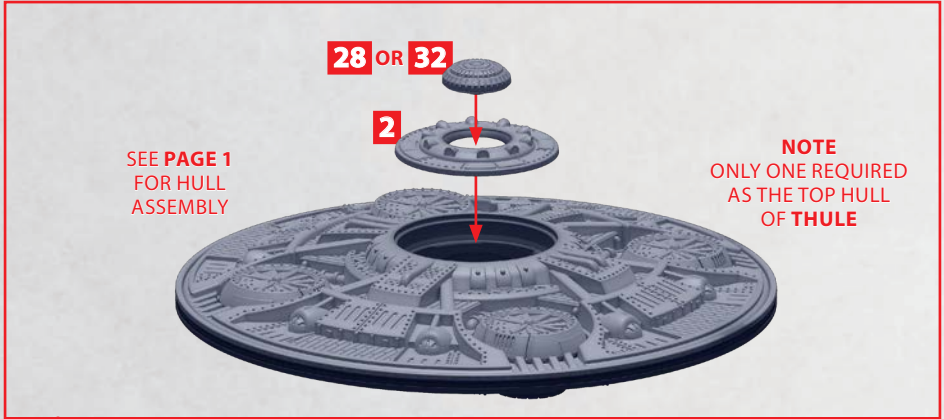

HULL ASSEMBLY FOR THULE, ADAMSKI, HAUNEBU OR VALTAR

PARTS CAN BE FOUND ON THE ENLIGHTENED AERIAL SQUADRONS SPRUES

NOTE
2X HULLS
REQUIRED
FOR THULE

HULL ASSEMBLY FOR THULE, ADAMSKI, HANEBU OR VALTAR

PARTS CAN BE FOUND ON THE ENLIGHTENED AERIAL SQUADRONS SPRUES

BOTTOM HULL ASSEMBLY FOR THULE SKY FORTRESS

PARTS CAN BE FOUND ON THE ENLIGHTENED AERIAL SQUADRONS SPRUES

GRAVITRONIC IMPERILATOR

MAGNETO ENCAPSULATOR

STURGINIUM ATOMISER

* ALL TURRETS ARE INTERCHANGEABLE

FINAL ASSEMBLY FOR THULE SKY FORTRESS