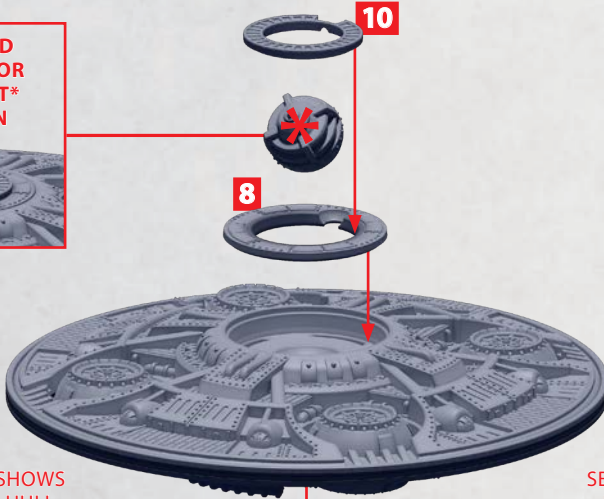

NOTE
CURRENT VIEW SHOWS
UNDERSIDE OF HULL

SEE PAGE 1 & 2 FOR
HULL ASSEMBLY

180°
FLIPPED

HAUNEBU BATTLE SAUCER

PARTS CAN BE FOUND ON THE ENLIGHTENED AERIAL SQUADRONS SPRUES

SUGGESTED
POSITION FOR
THE TURRET*
AS SHOWN

NOTE
CURRENT VIEW SHOWS
UNDERSIDE OF HULL

SEE PAGE 1 & 2 FOR
HULL ASSEMBLY

180°
FLIPPED

GRAVITRONIC
IMPERILATOR

MAGNETO
ENCAPSULATOR

STURGINIUM
ATOMISER

* ALL TURRETS ARE INTERCHANGEABLE
SEE PAGE 3 FOR ASSEMBLY

VALTAR AETHER SAUCER

PARTS CAN BE FOUND ON THE ENLIGHTENED AERIAL SQUADRONS SPRUES

SUGGESTED
POSITION FOR
THE TURRET*
AS SHOWN

NOTE
CURRENT VIEW SHOWS
UNDERSIDE OF HULL

SEE PAGE 1 & 2 FOR
HULL ASSEMBLY

180°
FLIPPED

GRAVITRONIC
IMPERILATOR

MAGNETO
ENCAPSULATOR

STURGINIUM
ATOMISER

* ALL TURRETS ARE INTERCHANGEABLE
SEE PAGE 3 FOR ASSEMBLY

EUCLID SCOUT SAUCER

PARTS CAN BE FOUND ON THE ENLIGHTENED AERIAL SQUADRONS SPRUES

SUGGESTED POSITION FOR
THE TURRET* AS SHOWN