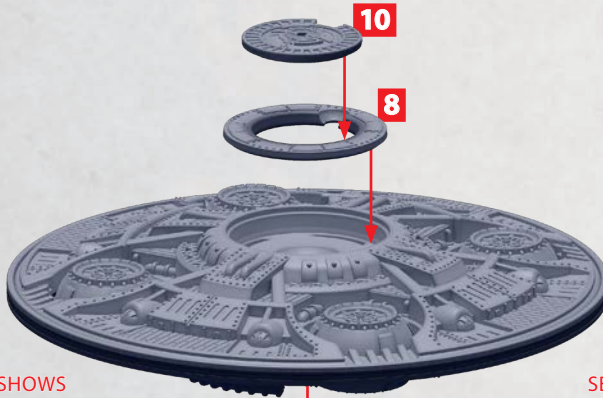

BOTTOM HULL ASSEMBLY FOR THULE SKY FORTRESS

PARTS CAN BE FOUND ON THE ENLIGHTENED AERIAL SQUADRONS SPRUES

GRAVITRONIC IMPERILATOR

MAGNETO ENCAPSULATOR

STURGINIUM ATOMISER

* ALL TURRETS ARE INTERCHANGEABLE

FINAL ASSEMBLY FOR THULE SKY FORTRESS

PARTS CAN BE FOUND ON THE ENLIGHTENED AERIAL SQUADRONS SPRUES

SEE PAGE
1 & 2 FOR
HULL
ASSEMBLY

SEE PAGE
1 & 3 FOR
HULL
ASSEMBLY

ADAMSKI STRIKE SAUCER

PARTS CAN BE FOUND ON THE ENLIGHTENED AERIAL SQUADRONS SPRUES

NOTE
CURRENT VIEW SHOWS
UNDERSIDE OF HULL

SEE PAGE 1 & 2 FOR
HULL ASSEMBLY

180°
FLIPPED

HAUNEBU BATTLE SAUCER

PARTS CAN BE FOUND ON THE ENLIGHTENED AERIAL SQUADRONS SPRUES

SUGGESTED
POSITION FOR
THE TURRET*
AS SHOWN

NOTE
CURRENT VIEW SHOWS
UNDERSIDE OF HULL

SEE PAGE 1 & 2 FOR
HULL ASSEMBLY

180°
FLIPPED

GRAVITRONIC
IMPERILATOR

MAGNETO
ENCAPSULATOR

STURGINIUM
ATOMISER

* ALL TURRETS ARE INTERCHANGEABLE
SEE PAGE 3 FOR ASSEMBLY