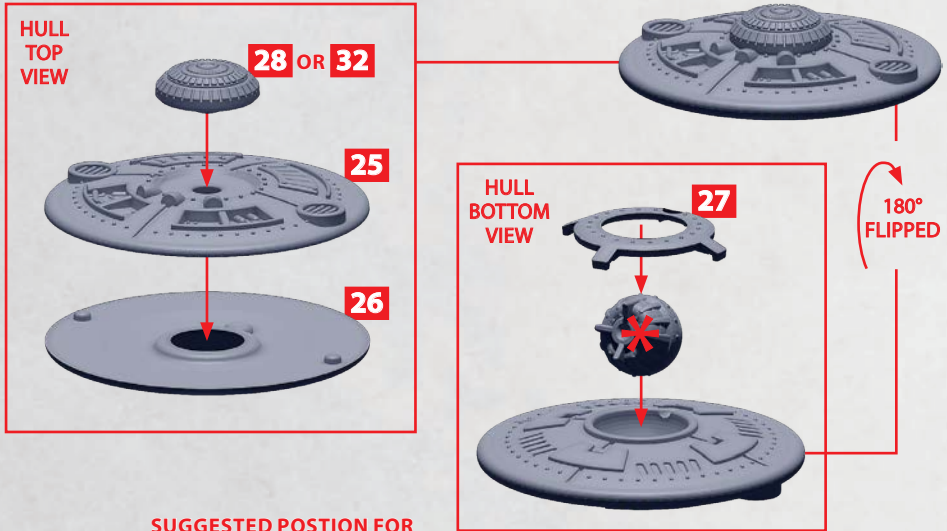

NOTE
CURRENT VIEW SHOWS
UNDERSIDE OF HULL

SEE PAGE 1 & 2 FOR
HULL ASSEMBLY

180°
FLIPPED

GRAVITRONIC
IMPERILATOR

MAGNETO
ENCAPSULATOR

STURGINIUM
ATOMISER

* ALL TURRETS ARE INTERCHANGEABLE
SEE PAGE 3 FOR ASSEMBLY

VALTAR AETHER SAUCER

PARTS CAN BE FOUND ON THE ENLIGHTENED AERIAL SQUADRONS SPRUES

SUGGESTED
POSITION FOR
THE TURRET*
AS SHOWN

NOTE
CURRENT VIEW SHOWS
UNDERSIDE OF HULL

SEE PAGE 1 & 2 FOR
HULL ASSEMBLY

180°
FLIPPED

GRAVITRONIC
IMPERILATOR

MAGNETO
ENCAPSULATOR

STURGINIUM
ATOMISER

* ALL TURRETS ARE INTERCHANGEABLE
SEE PAGE 3 FOR ASSEMBLY

EUCLID SCOUT SAUCER

PARTS CAN BE FOUND ON THE ENLIGHTENED AERIAL SQUADRONS SPRUES

SUGGESTED POSITION FOR
THE TURRET* AS SHOWN