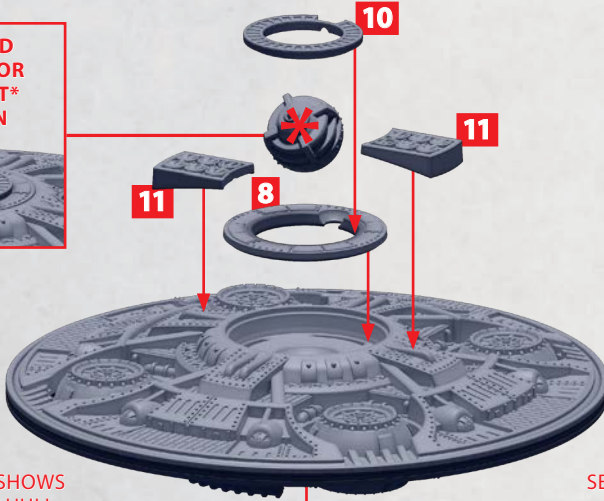

PARTS CAN BE FOUND ON THE ENLIGHTENED AERIAL SQUADRONS SPRUES

SEE PAGE
1 & 2 FOR
HULL
ASSEMBLY

SEE PAGE
1 & 3 FOR
HULL
ASSEMBLY

ADAMSKI STRIKE SAUCER

PARTS CAN BE FOUND ON THE ENLIGHTENED AERIAL SQUADRONS SPRUES

NOTE
CURRENT VIEW SHOWS
UNDERSIDE OF HULL

SEE PAGE 1 & 2 FOR
HULL ASSEMBLY

180°
FLIPPED

HAUNEBU BATTLE SAUCER

PARTS CAN BE FOUND ON THE ENLIGHTENED AERIAL SQUADRONS SPRUES

SUGGESTED
POSITION FOR
THE TURRET*
AS SHOWN

NOTE
CURRENT VIEW SHOWS
UNDERSIDE OF HULL

SEE PAGE 1 & 2 FOR
HULL ASSEMBLY

180°
FLIPPED

GRAVITRONIC
IMPERILATOR

MAGNETO
ENCAPSULATOR

STURGINIUM
ATOMISER

* ALL TURRETS ARE INTERCHANGEABLE
SEE PAGE 3 FOR ASSEMBLY

VALTAR AETHER SAUCER

PARTS CAN BE FOUND ON THE ENLIGHTENED AERIAL SQUADRONS SPRUES

SUGGESTED
POSITION FOR
THE TURRET*
AS SHOWN

NOTE
CURRENT VIEW SHOWS
UNDERSIDE OF HULL

SEE PAGE 1 & 2 FOR
HULL ASSEMBLY

180°
FLIPPED