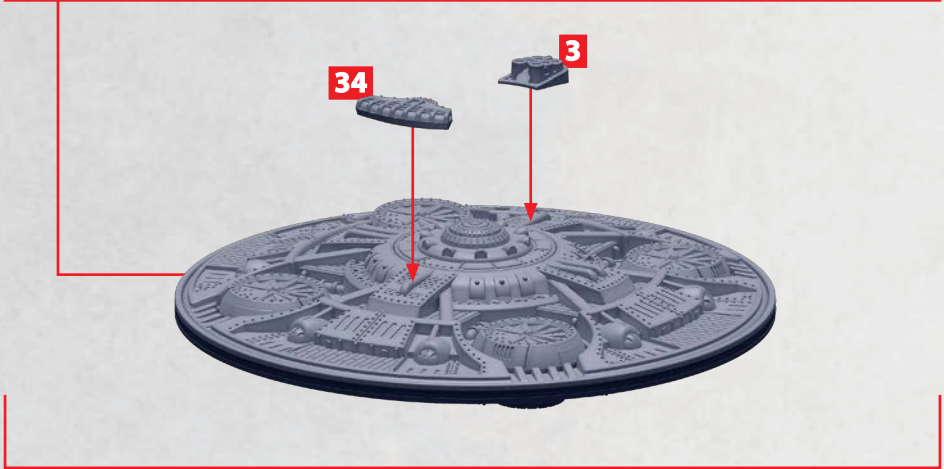

HULL ASSEMBLY FOR THULE, ADAMSKI, HAUNEBU OR VALTAR

PARTS CAN BE FOUND ON THE ENLIGHTENED AERIAL SQUADRONS SPRUES

NOTE
2X HULLS
REQUIRED
FOR THULE

HULL ASSEMBLY FOR THULE, ADAMSKI, HANEBU OR VALTAR

PARTS CAN BE FOUND ON THE ENLIGHTENED AERIAL SQUADRONS SPRUES

BOTTOM HULL ASSEMBLY FOR THULE SKY FORTRESS

PARTS CAN BE FOUND ON THE ENLIGHTENED AERIAL SQUADRONS SPRUES

GRAVITRONIC IMPERILATOR

MAGNETO ENCAPSULATOR

STURGINIUM ATOMISER

* ALL TURRETS ARE INTERCHANGEABLE

FINAL ASSEMBLY FOR THULE SKY FORTRESS

NOTE
CURRENT VIEW SHOWS
UNDERSIDE OF HULL

SEE PAGE 1 & 2 FOR
HULL ASSEMBLY

180°
FLIPPED

HAUNEBU BATTLE SAUCER

PARTS CAN BE FOUND ON THE ENLIGHTENED AERIAL SQUADRONS SPRUES

SUGGESTED
POSITION FOR
THE TURRET*
AS SHOWN

VALTAR AETHER SAUCER

PARTS CAN BE FOUND ON THE ENLIGHTENED AERIAL SQUADRONS SPRUES

SUGGESTED
POSITION FOR
THE TURRET*
AS SHOWN

NOTE
CURRENT VIEW SHOWS
UNDERSIDE OF HULL

SEE PAGE 1 & 2 FOR
HULL ASSEMBLY

180°
FLIPPED