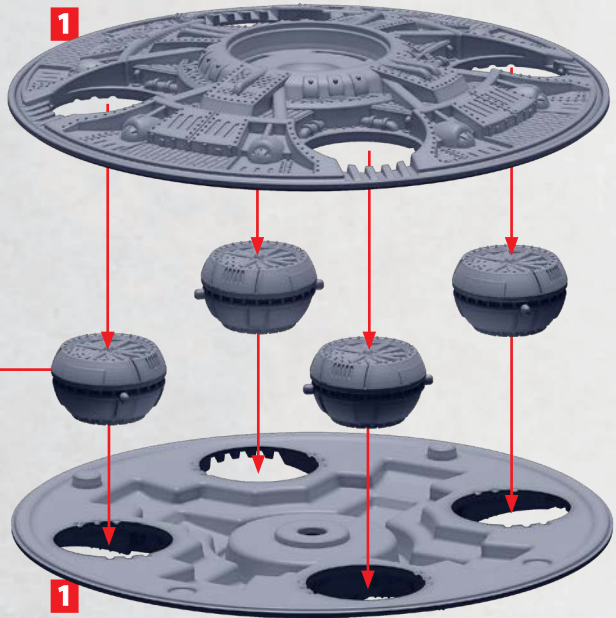

HULL ASSEMBLY FOR THULE, ADAMSKI, HAUNEBU OR VALTAR

PARTS CAN BE FOUND ON THE ENLIGHTENED AERIAL SQUADRONS SPRUES

NOTE
2X HULLS
REQUIRED
FOR THULE

HULL ASSEMBLY FOR THULE, ADAMSKI, HANEBU OR VALTAR

PARTS CAN BE FOUND ON THE ENLIGHTENED AERIAL SQUADRONS SPRUES

BOTTOM HULL ASSEMBLY FOR THULE SKY FORTRESS

PARTS CAN BE FOUND ON THE ENLIGHTENED AERIAL SQUADRONS SPRUES

GRAVITRONIC IMPERILATOR

MAGNETO ENCAPSULATOR

STURGINIUM ATOMISER

* ALL TURRETS ARE INTERCHANGEABLE

FINAL ASSEMBLY FOR THULE SKY FORTRESS

NOTE
CURRENT VIEW SHOWS
UNDERSIDE OF HULL

SEE PAGE 1 & 2 FOR
HULL ASSEMBLY

180°
FLIPPED

HAUNEBU BATTLE SAUCER

PARTS CAN BE FOUND ON THE ENLIGHTENED AERIAL SQUADRONS SPRUES

SUGGESTED
POSITION FOR
THE TURRET*
AS SHOWN

VALTAR AETHER SAUCER

PARTS CAN BE FOUND ON THE ENLIGHTENED AERIAL SQUADRONS SPRUES

SUGGESTED
POSITION FOR
THE TURRET*
AS SHOWN

NOTE
CURRENT VIEW SHOWS
UNDERSIDE OF HULL

SEE PAGE 1 & 2 FOR
HULL ASSEMBLY

180°
FLIPPED