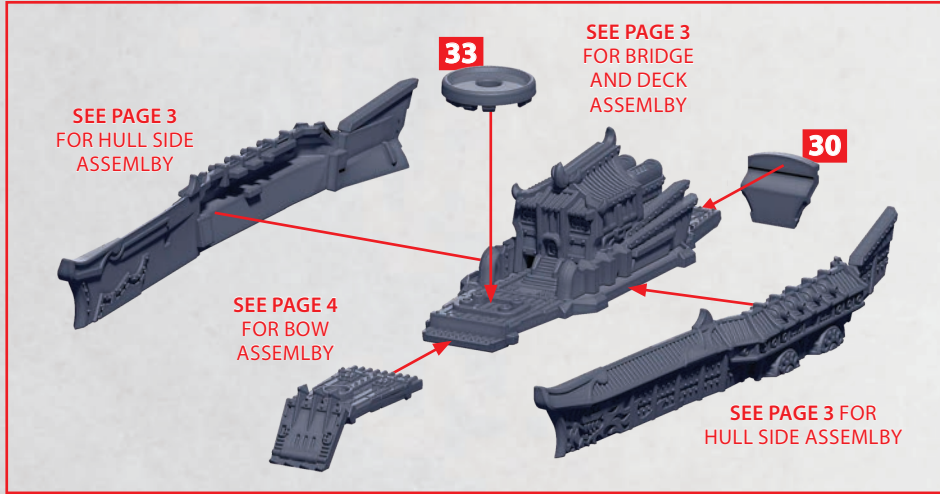

MEKONG LITTORAL CRUISER

PARTS CAN BE FOUND ON THE EMPIRE SUPPORT SQUADRONS SPRUES