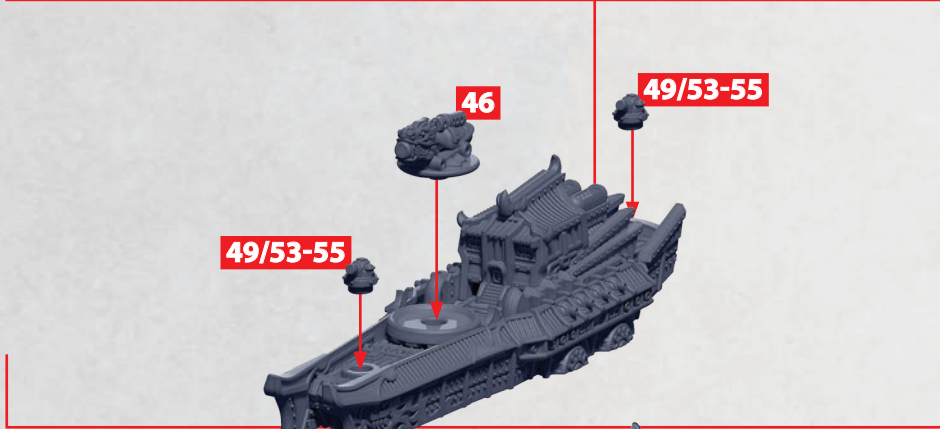

QIANG MEDIUM CRUISER

PARTS CAN BE FOUND ON THE EMPIRE SUPPORT SQUADRONS SPRUES