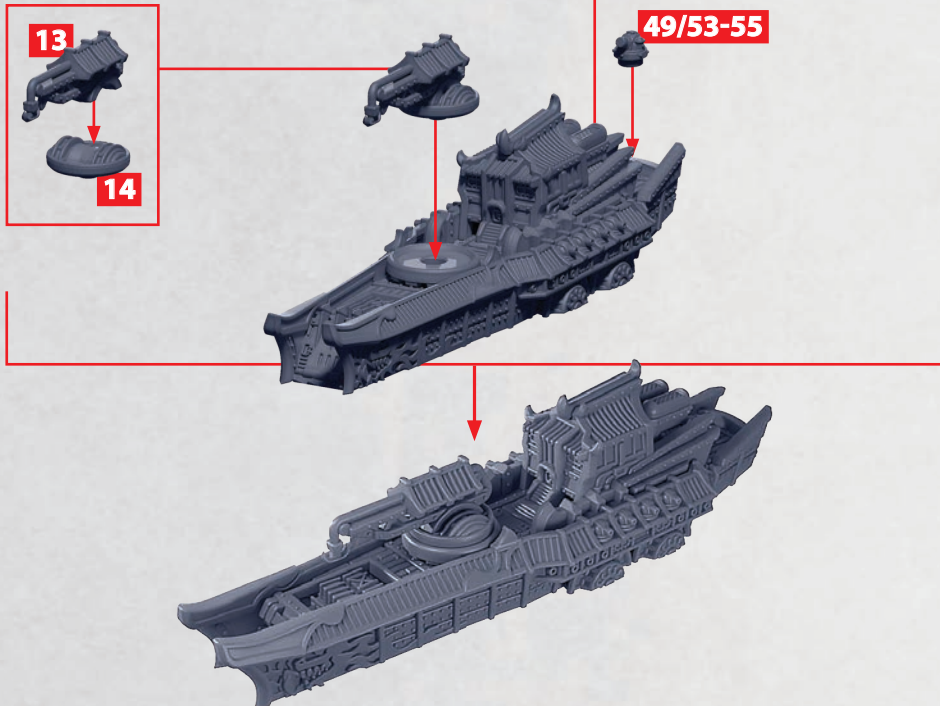

LANTAU MERCHANTMAN

PARTS CAN BE FOUND ON THE EMPIRE SUPPORT SQUADRONS SPRUES