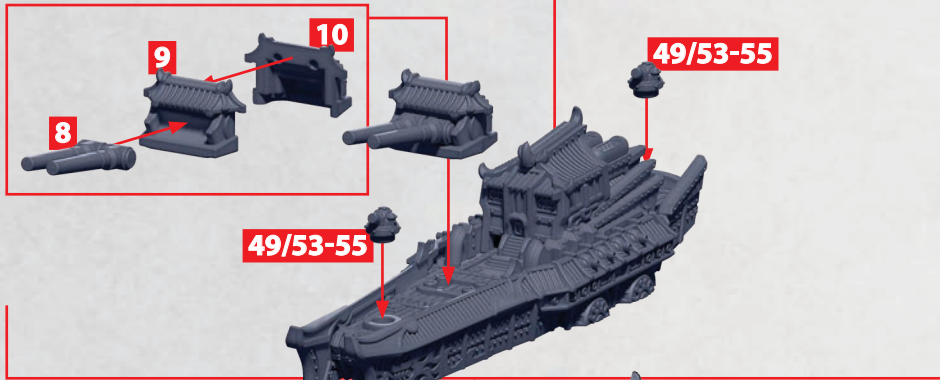

YAOJI BOMBARDMENT CRUISER

PARTS CAN BE FOUND ON THE EMPIRE SUPPORT SQUADRONS SPRUES