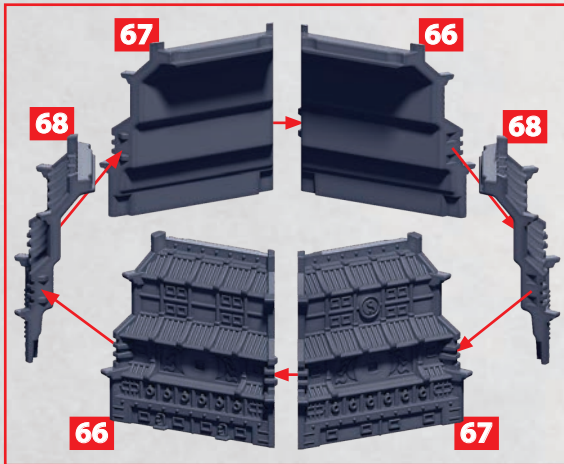

OPTIONAL PARTS
CAN BE ADDED TO
THE RED AREAS
MARKED ON THE TOP

CAN BE FITTED TO SUPPORT PLATFORM FOUND IN
THE DYSTOPIAN WARS 'OBJECTIVE SET PLATFORMS'

HUOQIANG BROADSIDE

HEAVY ROCKET
BATTERY

HEAVY
HUOQIANG