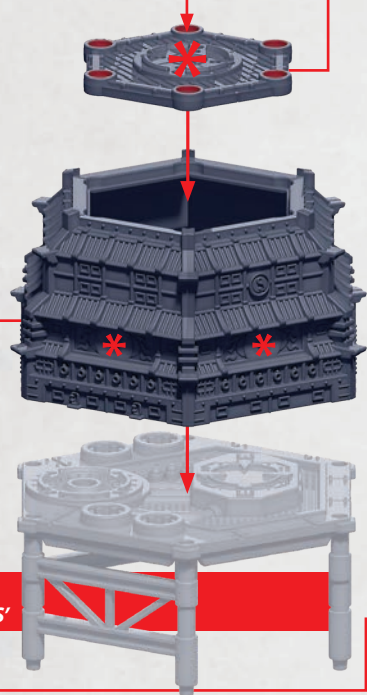

OPTIONAL PARTS
CAN BE ADDED TO
THE RED AREAS
MARKED ON THE TOP

CAN BE FITTED TO SUPPORT PLATFORM FOUND IN
THE DYSTOPIAN WARS 'OBJECTIVE SET PLATFORMS'

HUOQIANG BROADSIDE

HEAVY ROCKET
BATTERY

HEAVY
HUOQIANG