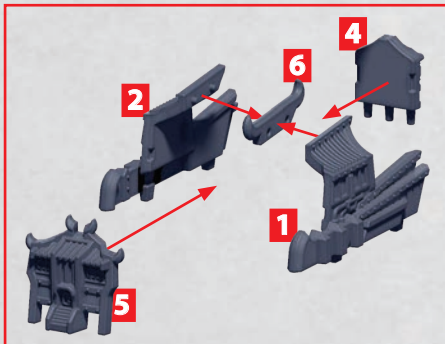

DIYU, YAOJI, MEKONG, WUHAN, LANTAU AND QIANG HULL SIDES ASSEMBLY

PARTS CAN BE FOUND ON THE EMPIRE SUPPORT SQUADRONS SPRUES

DIYU, YAOJI, MEKONG, WUHAN, LANTAU AND QIANG BRIDGE ASSEMBLY

PARTS CAN BE FOUND ON THE EMPIRE SUPPORT SQUADRONS SPRUES

DIYU, YAOJI, MEKONG, WUHAN, LANTAU AND QIANG DECK ASSEMBLY

PARTS CAN BE FOUND ON THE EMPIRE SUPPORT SQUADRONS SPRUES

DIYU, YAOJI, MEKONG, WUHAN, LANTAU AND QIANG BOW ASSEMBLY

PARTS CAN BE FOUND ON THE EMPIRE SUPPORT SQUADRONS SPRUES

OPTIONAL PARTS
CAN BE ADDED TO
THE RED AREAS
MARKED ON THE TOP

CAN BE FITTED TO SUPPORT PLATFORM FOUND IN
THE DYSTOPIAN WARS 'OBJECTIVE SET PLATFORMS'

HUOQIANG BROADSIDE

HEAVY ROCKET
BATTERY

HEAVY
HUOQIANG