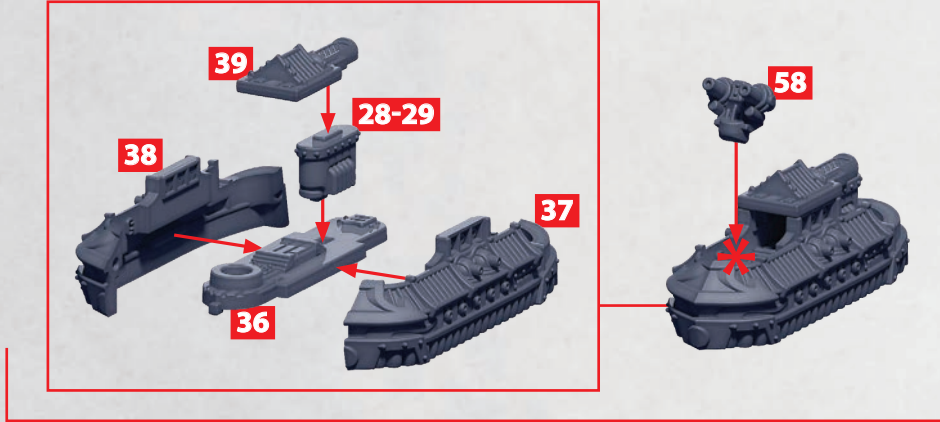

LANTAU MERCHANTMAN

PARTS CAN BE FOUND ON THE EMPIRE SUPPORT SQUADRONS SPRUES

QIANG MEDIUM CRUISER

PARTS CAN BE FOUND ON THE EMPIRE SUPPORT SQUADRONS SPRUES

HEXIE HOVER ZEBEK

PARTS CAN BE FOUND ON THE EMPIRE SUPPORT SQUADRONS SPRUES

* ALL TURRETS ARE INTERCHANGEABLE

ROCKET
BATTERY

50/56

GUN
BATTERY

49/53-55

CORROSIVE
MORTAR

51/57

LANDING TOKEN