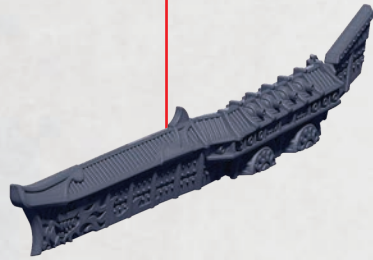

DIYU, YAOJI, MEKONG, WUHAN, LANTAU AND QIANG HULL SIDES ASSEMBLY

PARTS CAN BE FOUND ON THE EMPIRE SUPPORT SQUADRONS SPRUES

DIYU, YAOJI, MEKONG, WUHAN, LANTAU AND QIANG BRIDGE ASSEMBLY

PARTS CAN BE FOUND ON THE EMPIRE SUPPORT SQUADRONS SPRUES