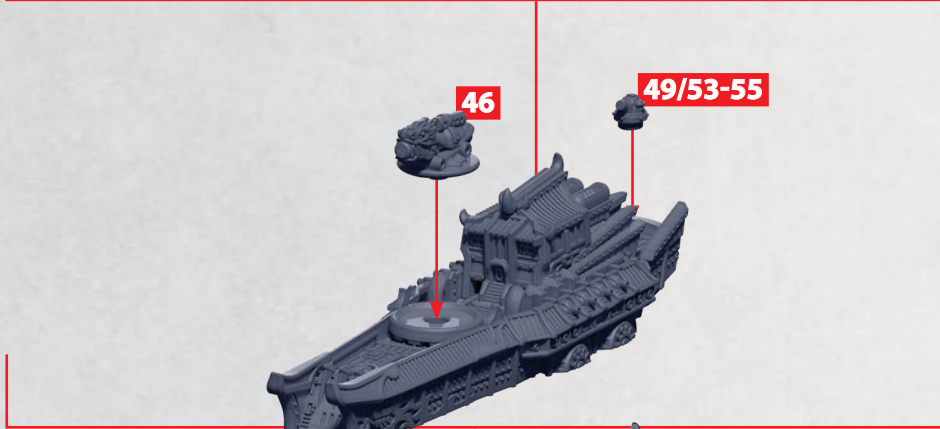

MEKONG LITTORAL CRUISER

PARTS CAN BE FOUND ON THE EMPIRE SUPPORT SQUADRONS SPRUES