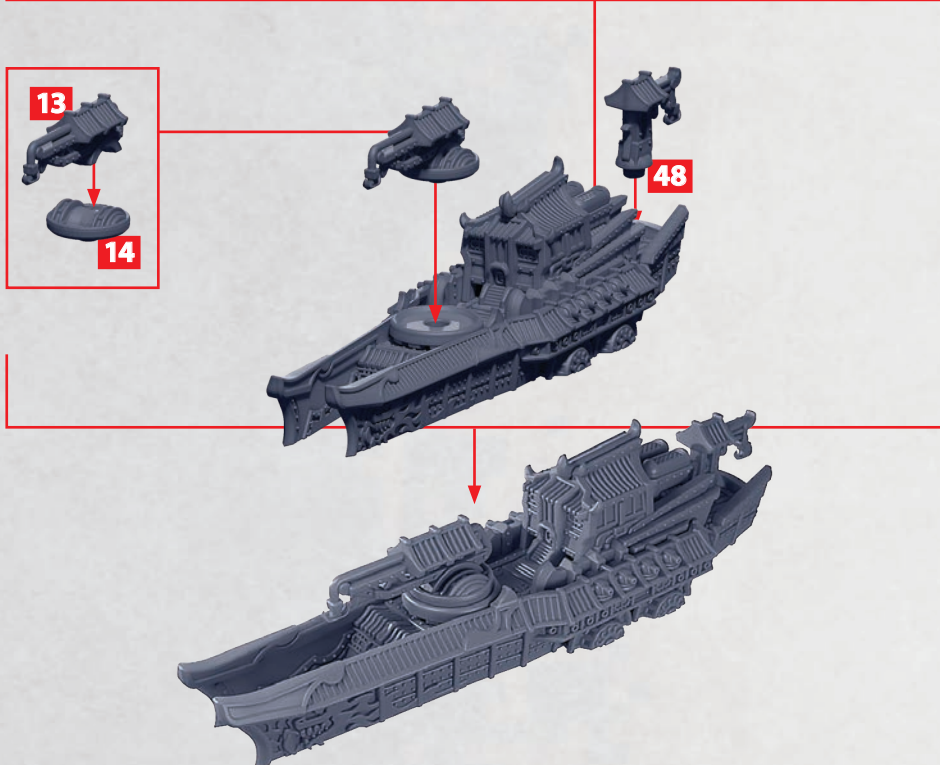

DIYU, YAOJI AND QIANG

ROTATE DECK
TO CORRECT
SIDE

MEKONG

ROTATE DECK
TO CORRECT
SIDE

WUHAN

DIYU IMMOLATION CRUISER

PARTS CAN BE FOUND ON THE EMPIRE SUPPORT SQUADRONS SPRUES

YAOJI BOMBARDMENT CRUISER

PARTS CAN BE FOUND ON THE EMPIRE SUPPORT SQUADRONS SPRUES

MEKONG LITTORAL CRUISER

PARTS CAN BE FOUND ON THE EMPIRE SUPPORT SQUADRONS SPRUES

WUHAN REPAIR CRUISER

PARTS CAN BE FOUND ON THE EMPIRE SUPPORT SQUADRONS SPRUES