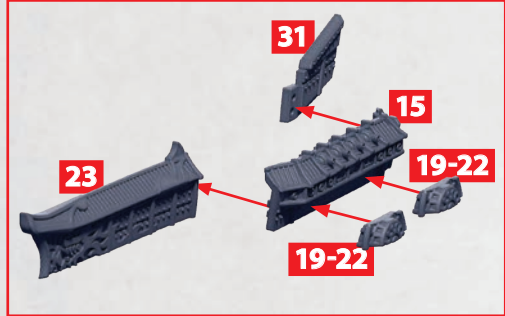

DIYU, YAOJI, MEKONG, WUHAN, LANTAU AND QIANG HULL SIDES ASSEMBLY

PARTS CAN BE FOUND ON THE EMPIRE SUPPORT SQUADRONS SPRUES

DIYU, YAOJI, MEKONG, WUHAN, LANTAU AND QIANG BRIDGE ASSEMBLY

PARTS CAN BE FOUND ON THE EMPIRE SUPPORT SQUADRONS SPRUES