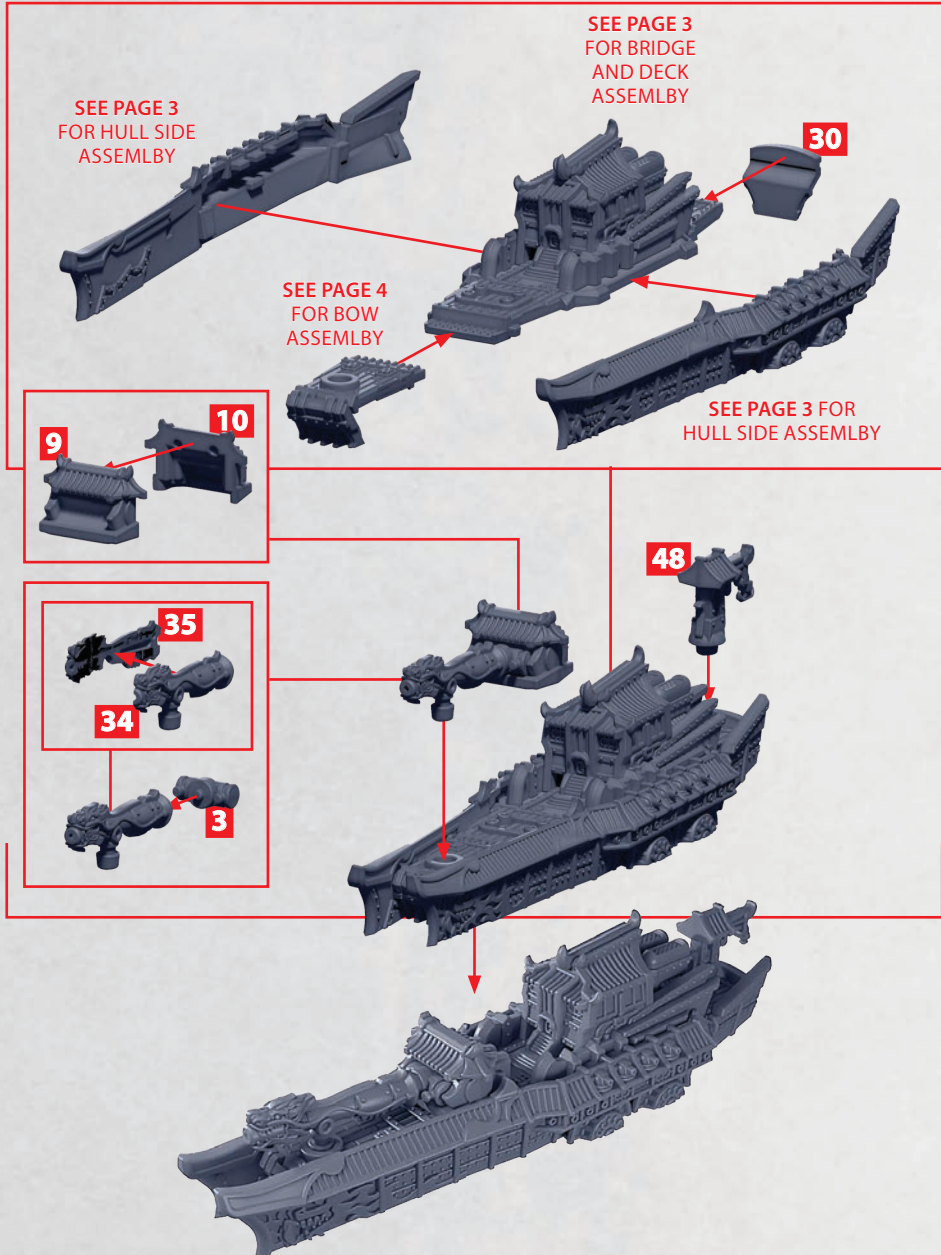

DIYU, YAOJI, MEKONG, WUHAN, LANTAU AND QIANG DECK ASSEMBLY

PARTS CAN BE FOUND ON THE EMPIRE SUPPORT SQUADRONS SPRUES

DIYU, YAOJI, MEKONG, WUHAN, LANTAU AND QIANG BOW ASSEMBLY

PARTS CAN BE FOUND ON THE EMPIRE SUPPORT SQUADRONS SPRUES

DIYU, YAOJI AND QIANG

ROTATE DECK
TO CORRECT
SIDE

MEKONG

ROTATE DECK
TO CORRECT
SIDE

WUHAN

DIYU IMMOLATION CRUISER

PARTS CAN BE FOUND ON THE EMPIRE SUPPORT SQUADRONS SPRUES

YAOJI BOMBARDMENT CRUISER

LANTAU MERCHANTMAN

PARTS CAN BE FOUND ON THE EMPIRE SUPPORT SQUADRONS SPRUES

QIANG MEDIUM CRUISER

PARTS CAN BE FOUND ON THE EMPIRE SUPPORT SQUADRONS SPRUES

HEXIE HOVER ZEBEK

PARTS CAN BE FOUND ON THE EMPIRE SUPPORT SQUADRONS SPRUES

OPTIONAL PARTS
CAN BE ADDED TO
THE RED AREAS
MARKED ON THE TOP

CAN BE FITTED TO SUPPORT PLATFORM FOUND IN
THE DYSTOPIAN WARS 'OBJECTIVE SET PLATFORMS'

HUOQIANG BROADSIDE

HEAVY ROCKET
BATTERY

HEAVY
HUOQIANG