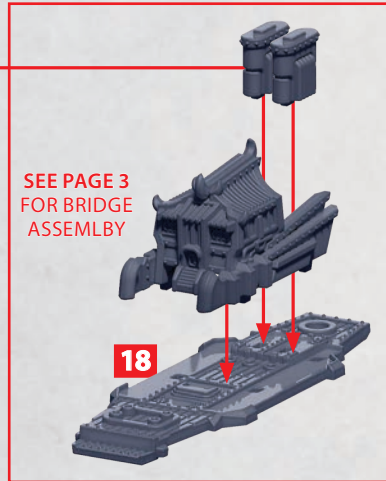

DIYU, YAOJI, MEKONG, WUHAN, LANTAU AND QIANG DECK ASSEMBLY

PARTS CAN BE FOUND ON THE EMPIRE SUPPORT SQUADRONS SPRUES

DIYU, YAOJI, MEKONG, WUHAN, LANTAU AND QIANG BOW ASSEMBLY

PARTS CAN BE FOUND ON THE EMPIRE SUPPORT SQUADRONS SPRUES

DIYU, YAOJI AND QIANG

ROTATE DECK
TO CORRECT
SIDE

MEKONG

ROTATE DECK
TO CORRECT
SIDE

WUHAN