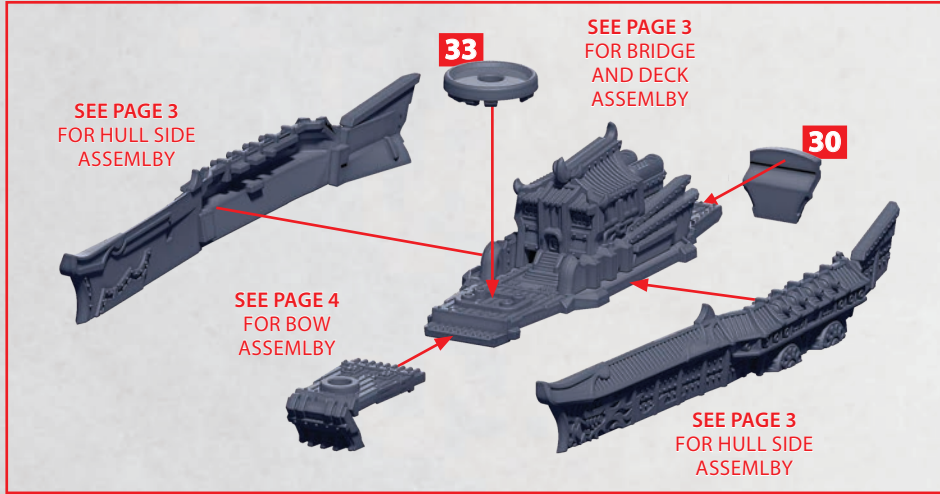

YAOJI BOMBARDMENT CRUISER

PARTS CAN BE FOUND ON THE EMPIRE SUPPORT SQUADRONS SPRUES