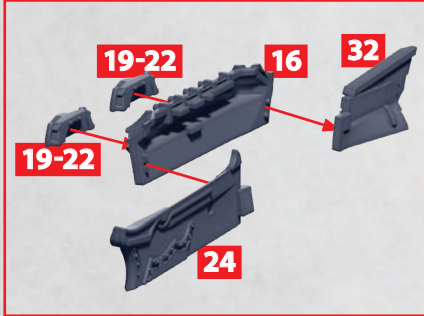

DIYU, YAOJI, MEKONG, WUHAN, LANTAU AND QIANG HULL SIDES ASSEMBLY

PARTS CAN BE FOUND ON THE EMPIRE SUPPORT SQUADRONS SPRUES

DIYU, YAOJI, MEKONG, WUHAN, LANTAU AND QIANG BRIDGE ASSEMBLY

PARTS CAN BE FOUND ON THE EMPIRE SUPPORT SQUADRONS SPRUES