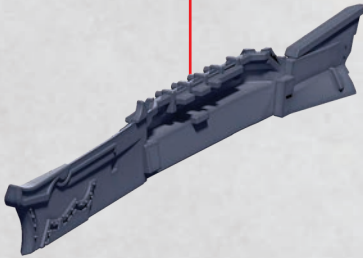

DIYU, YAOJI, MEKONG, WUHAN, LANTAU AND QIANG HULL SIDES ASSEMBLY

PARTS CAN BE FOUND ON THE EMPIRE SUPPORT SQUADRONS SPRUES

DIYU, YAOJI, MEKONG, WUHAN, LANTAU AND QIANG BRIDGE ASSEMBLY

PARTS CAN BE FOUND ON THE EMPIRE SUPPORT SQUADRONS SPRUES