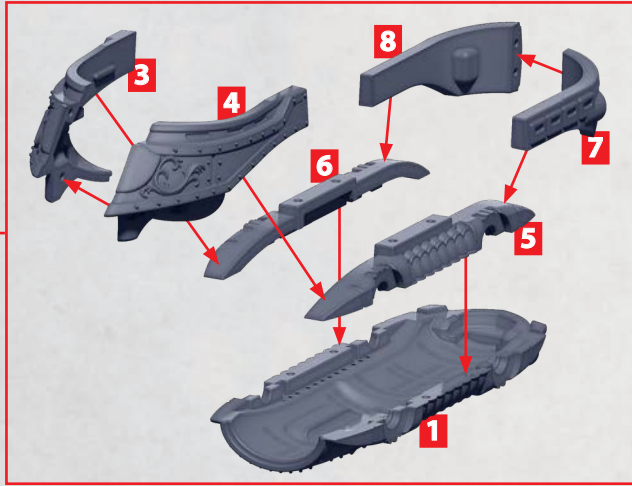

# PRYDAIN

PARTS CAN BE FOUND ON THE CROWN AERIAL SQUADRON SPRUES

# PRYDAIN

PARTS CAN BE FOUND ON THE **CROWN AERIAL SQUADRON** SPRUES

\* ALL TURRETS ARE INTERCHANGEABLE

HEAVY  
GUN  
BATTERY

39 & 40

HEAVY  
ROCKET  
BATTERY

41 & 42

# TINTAGEL

PARTS CAN BE FOUND ON THE CROWN AERIAL SQUADRON SPRUES

# SAXON

PARTS CAN BE FOUND ON THE CROWN AERIAL SQUADRON SPRUES