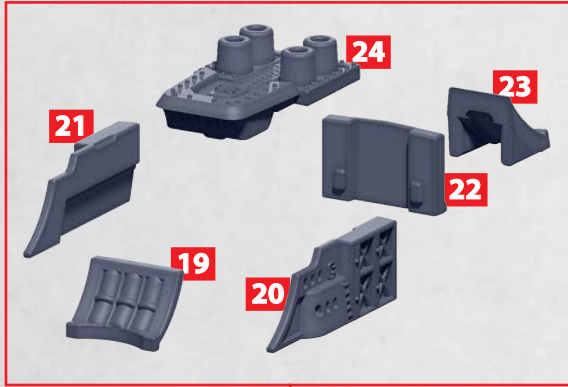

# PRYDAIN

PARTS CAN BE FOUND ON THE CROWN AERIAL SQUADRON SPRUES

# PRYDAIN

PARTS CAN BE FOUND ON THE **CROWN AERIAL SQUADRON** SPRUES

\* ALL TURRETS ARE INTERCHANGEABLE

HEAVY  
GUN  
BATTERY

39 & 40

HEAVY  
ROCKET  
BATTERY

41 & 42

# TINTAGEL

PARTS CAN BE FOUND ON THE CROWN AERIAL SQUADRON SPRUES

# SAXON

PARTS CAN BE FOUND ON THE CROWN AERIAL SQUADRON SPRUES