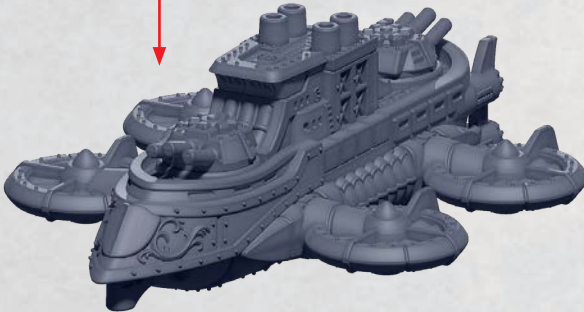

# PRYDAIN

PARTS CAN BE FOUND ON THE CROWN AERIAL SQUADRON SPRUES

# PRYDAIN

PARTS CAN BE FOUND ON THE **CROWN AERIAL SQUADRON** SPRUES

\* ALL TURRETS ARE INTERCHANGEABLE

HEAVY  
GUN  
BATTERY

39 & 40

HEAVY  
ROCKET  
BATTERY

41 & 42

# TINTAGEL

PARTS CAN BE FOUND ON THE CROWN AERIAL SQUADRON SPRUES

# SAXON

PARTS CAN BE FOUND ON THE CROWN AERIAL SQUADRON SPRUES