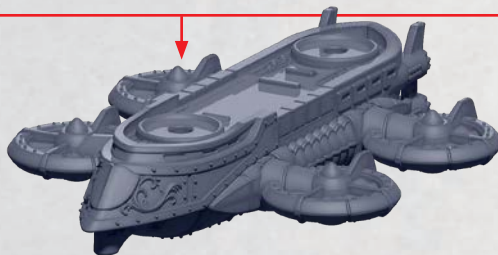

# PRYDAIN

PARTS CAN BE FOUND ON THE CROWN AERIAL SQUADRON SPRUES

# PRYDAIN

PARTS CAN BE FOUND ON THE **CROWN AERIAL SQUADRON** SPRUES

\* ALL TURRETS ARE INTERCHANGEABLE

HEAVY  
GUN  
BATTERY

39 & 40

HEAVY  
ROCKET  
BATTERY

41 & 42

# TINTAGEL

PARTS CAN BE FOUND ON THE CROWN AERIAL SQUADRON SPRUES

# SAXON

PARTS CAN BE FOUND ON THE CROWN AERIAL SQUADRON SPRUES