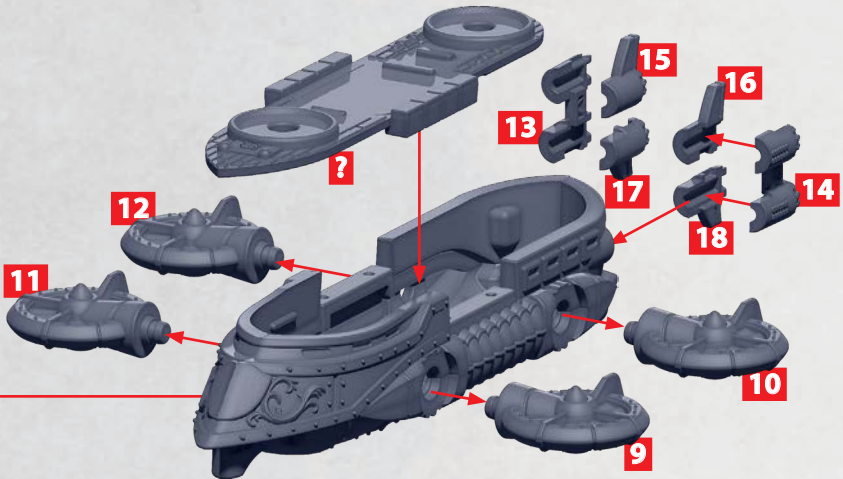

# PRYDAIN

PARTS CAN BE FOUND ON THE CROWN AERIAL SQUADRON SPRUES

# PRYDAIN

PARTS CAN BE FOUND ON THE **CROWN AERIAL SQUADRON** SPRUES

\* ALL TURRETS ARE INTERCHANGEABLE

HEAVY  
GUN  
BATTERY

39 & 40

HEAVY  
ROCKET  
BATTERY

41 & 42

# TINTAGEL

PARTS CAN BE FOUND ON THE CROWN AERIAL SQUADRON SPRUES

# SAXON

PARTS CAN BE FOUND ON THE CROWN AERIAL SQUADRON SPRUES