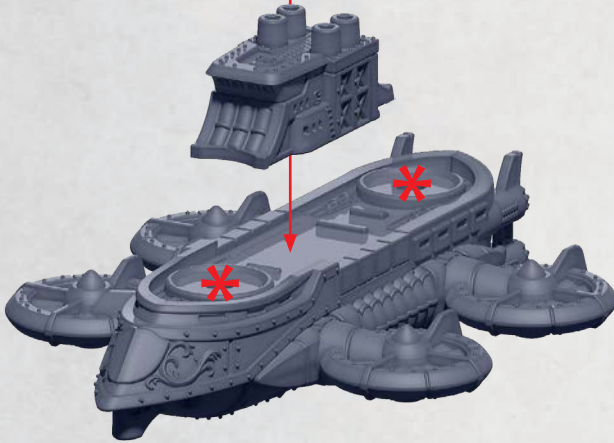

# PRYDAIN

PARTS CAN BE FOUND ON THE CROWN AERIAL SQUADRON SPRUES

# PRYDAIN

PARTS CAN BE FOUND ON THE **CROWN AERIAL SQUADRON** SPRUES

\* ALL TURRETS ARE INTERCHANGEABLE

HEAVY  
GUN  
BATTERY

39 & 40

HEAVY  
ROCKET  
BATTERY

41 & 42

# TINTAGEL

PARTS CAN BE FOUND ON THE CROWN AERIAL SQUADRON SPRUES

# SAXON

PARTS CAN BE FOUND ON THE CROWN AERIAL SQUADRON SPRUES