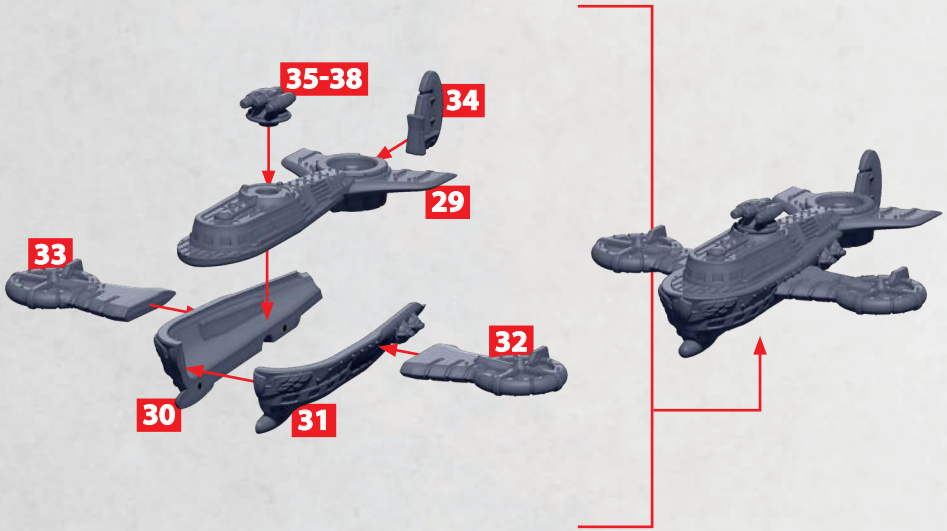

# PRYDAIN

PARTS CAN BE FOUND ON THE CROWN AERIAL SQUADRON SPRUES

# PRYDAIN

PARTS CAN BE FOUND ON THE **CROWN AERIAL SQUADRON** SPRUES

\* ALL TURRETS ARE INTERCHANGEABLE

HEAVY  
GUN  
BATTERY

39 & 40

HEAVY  
ROCKET  
BATTERY

41 & 42

# TINTAGEL

PARTS CAN BE FOUND ON THE CROWN AERIAL SQUADRON SPRUES

# SAXON

PARTS CAN BE FOUND ON THE CROWN AERIAL SQUADRON SPRUES