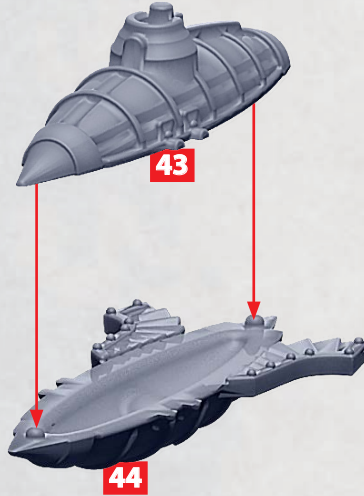

ESCORTS

PARTS CAN BE FOUND ON THE POLISH-LITHUANIAN AERIAL SQUADRONS SPRUES