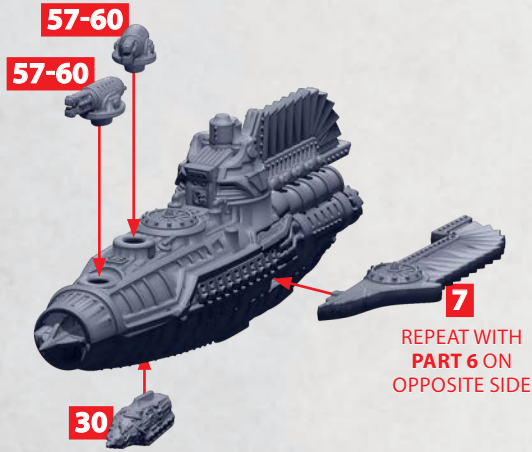

STANISLAW

PARTS CAN BE FOUND ON THE POLISH-LITHUANIAN AERIAL SQUADRONS SPRUES