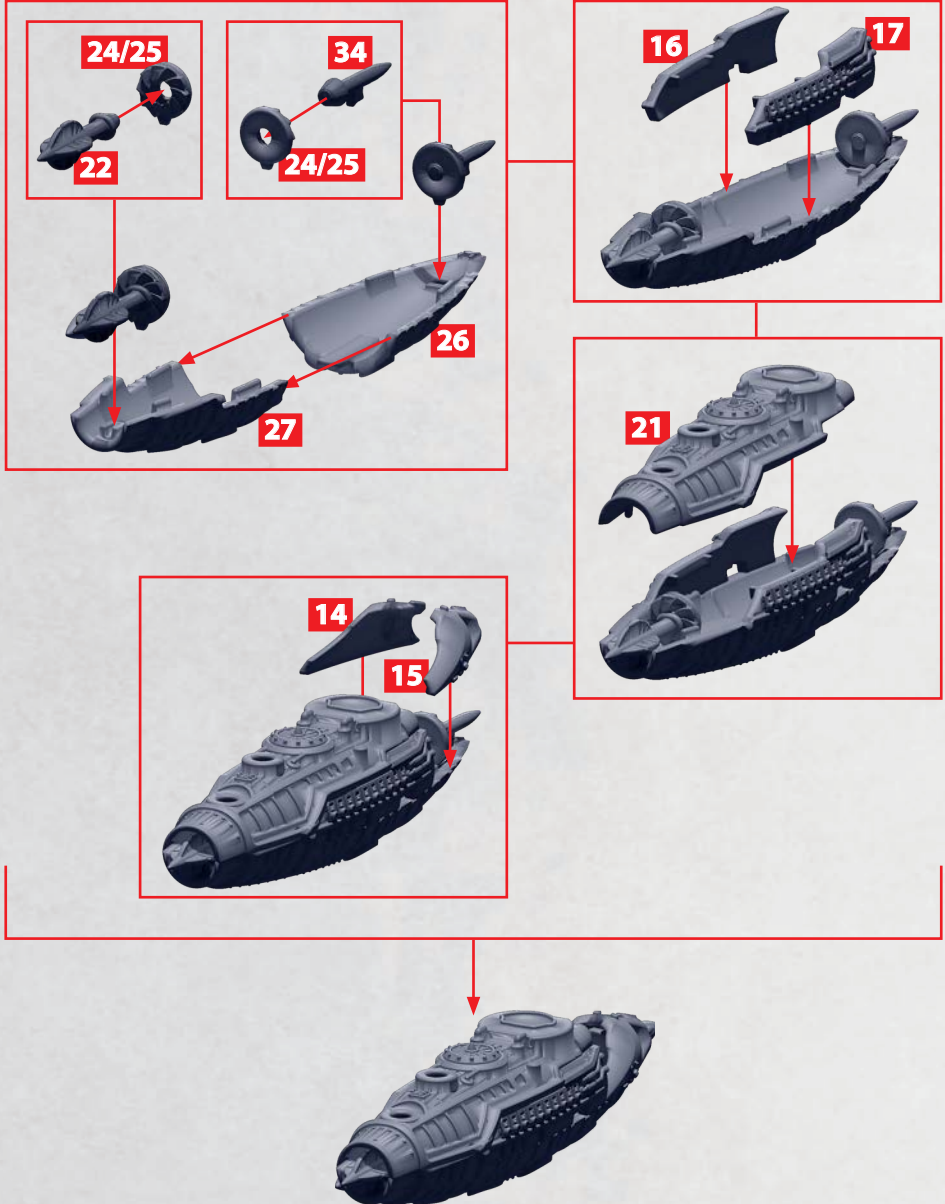

# HULL BUILD FOR ZAMIEC

PARTS CAN BE FOUND ON THE POLISH-LITHUANIAN AERIAL SQUADRONS SPRUES

# HULL BUILD FOR ZAMIEC

PARTS CAN BE FOUND ON THE POLISH-LITHUANIAN AERIAL SQUADRONS SPRUES

7

REPEAT WING  
WITH PART 6 ON  
OPPOSITE SIDE FOR  
SECOND BUILD

X2 REQUIRED  
WITH WINGS ON  
OPPOSITE SIDES