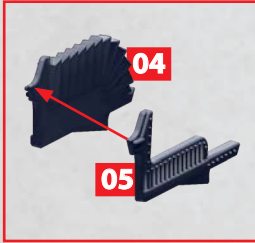

# HULL BUILD FOR ZAMIEC

PARTS CAN BE FOUND ON THE POLISH-LITHUANIAN AERIAL SQUADRONS SPRUES

# HULL BUILD FOR ZAMIEC

PARTS CAN BE FOUND ON THE POLISH-LITHUANIAN AERIAL SQUADRONS SPRUES

7

REPEAT WING  
WITH PART 6 ON  
OPPOSITE SIDE FOR  
SECOND BUILD

X2 REQUIRED  
WITH WINGS ON  
OPPOSITE SIDES