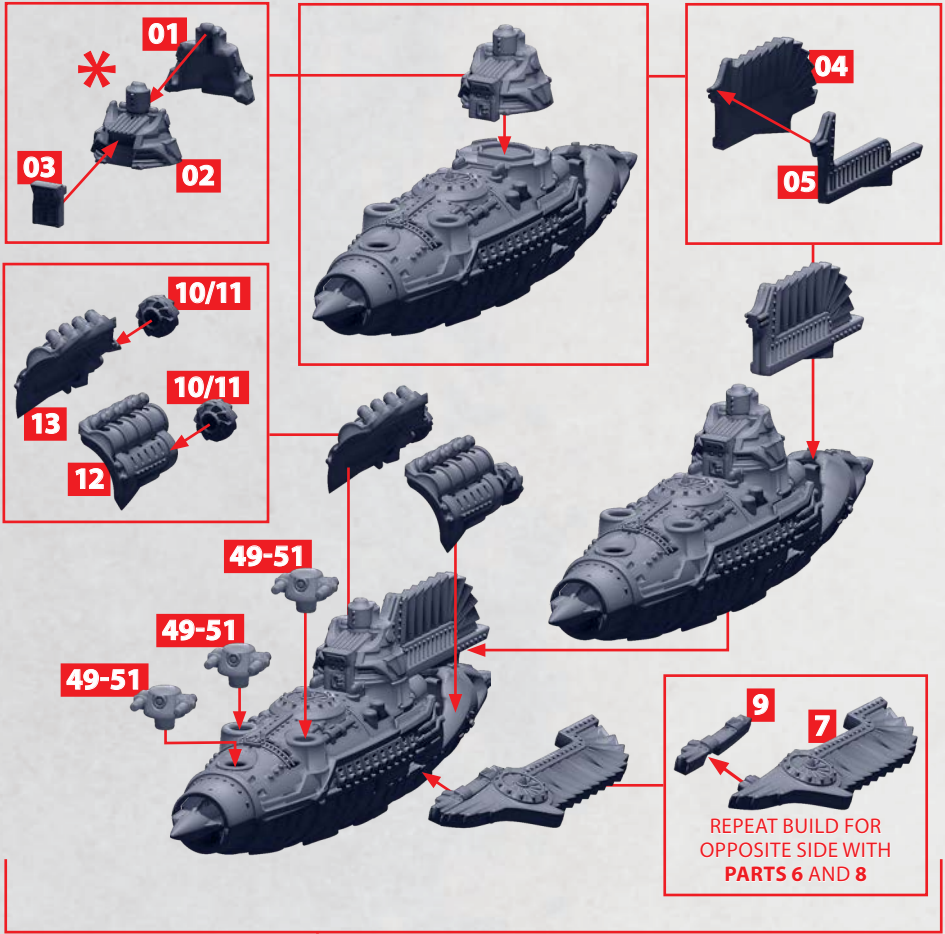

VOIVODE

PARTS CAN BE FOUND ON THE POLISH-LITHUANIAN AERIAL SQUADRONS SPRUES

ALTERNATE BRIDGE

52 & 53

* BRIDGE OPTION AVAILABLE