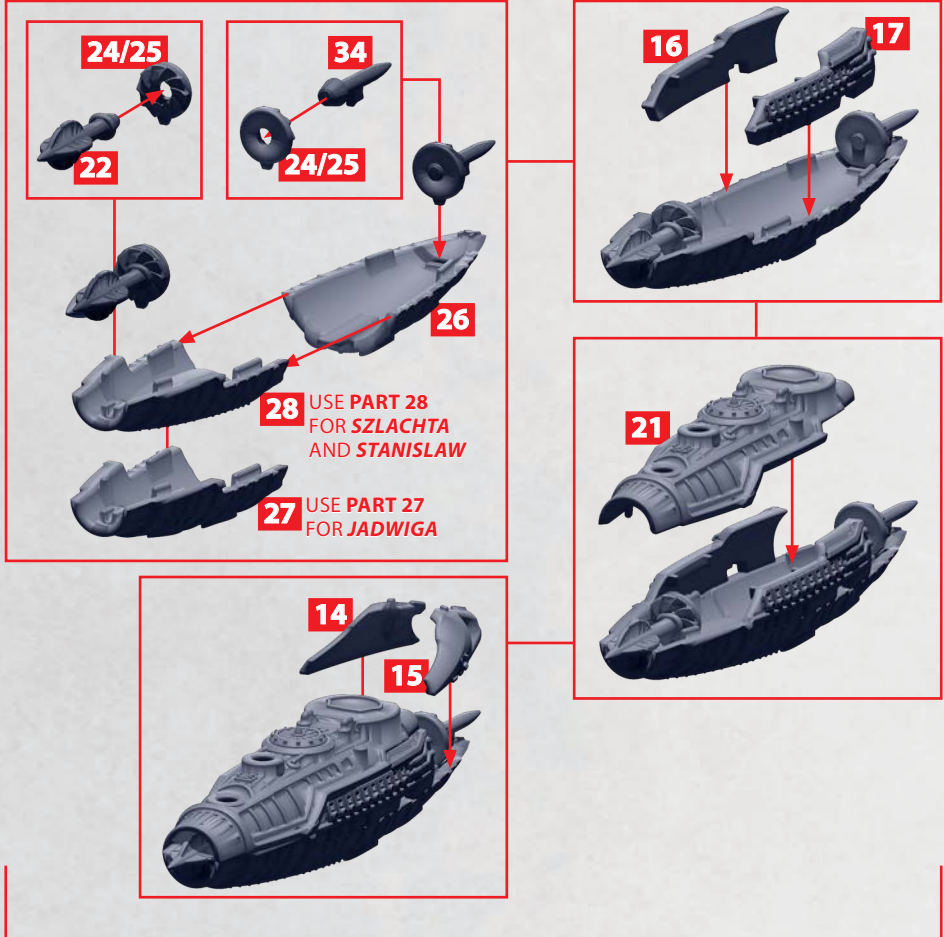

SZLACHTA, STANISLAW AND JADWIGA HULL BUILD

PARTS CAN BE FOUND ON THE POLISH-LITHUANIAN AERIAL SQUADRONS SPRUES