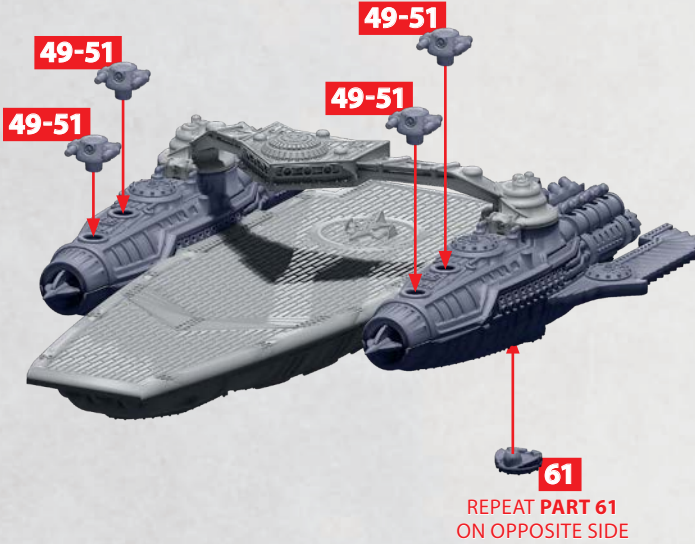

ZAMIEC

PARTS CAN BE FOUND ON THE POLISH-LITHUANIAN AERIAL SQUADRONS SPRUES