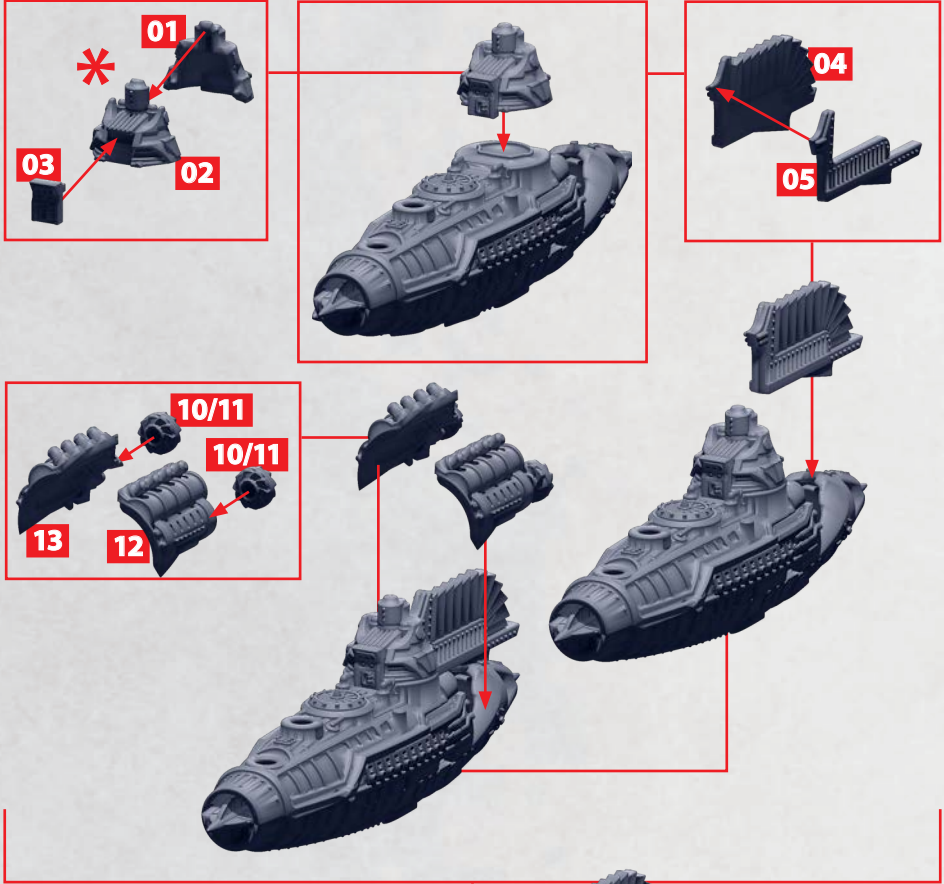

SZLACHTA, STANISLAW AND JADWIGA HULL BUILD

PARTS CAN BE FOUND ON THE POLISH-LITHUANIAN AERIAL SQUADRONS SPRUES

ALTERNATE
BRIDGE

52 & 53

* BRIDGE OPTION AVAILABLE