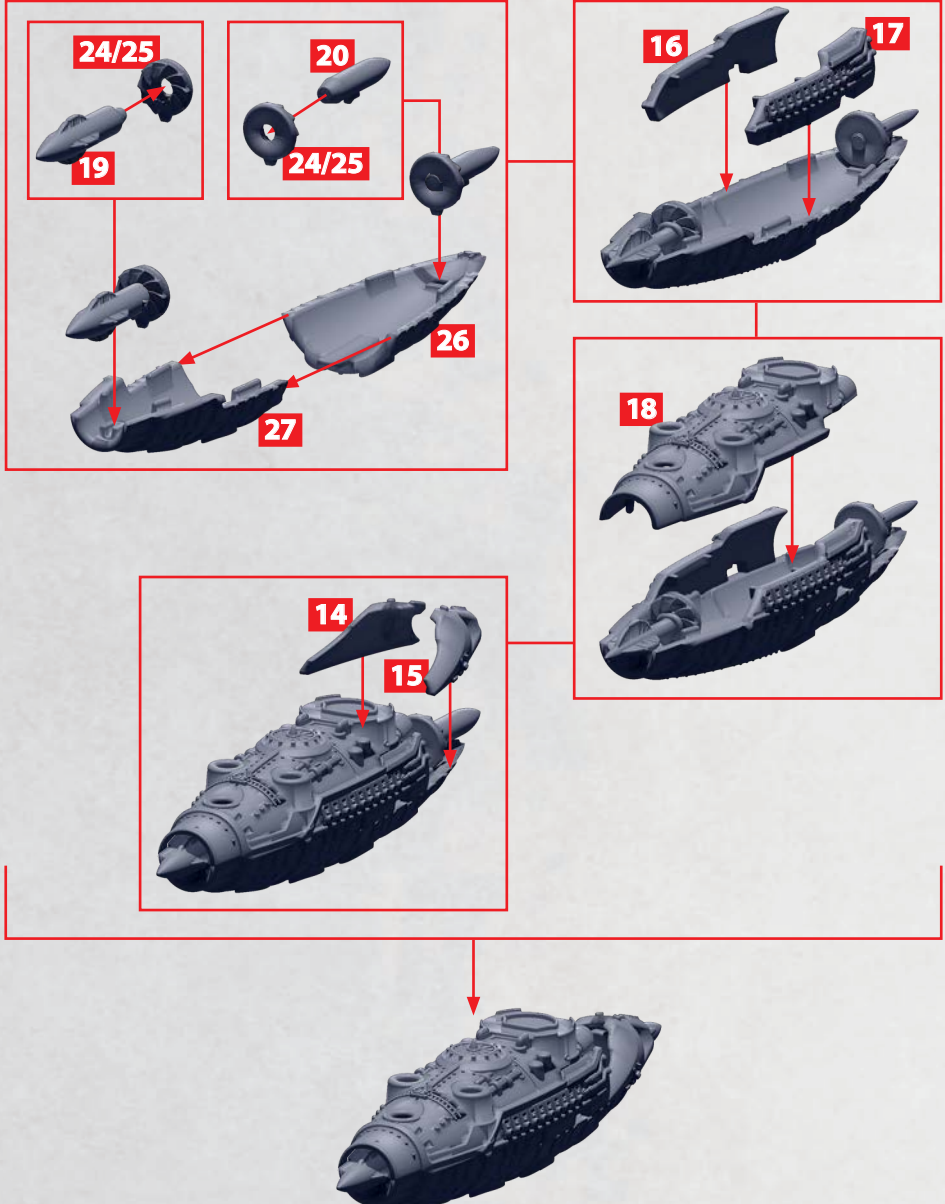

VOIVODE HULL BUILD

PARTS CAN BE FOUND ON THE POLISH-LITHUANIAN AERIAL SQUADRONS SPRUES