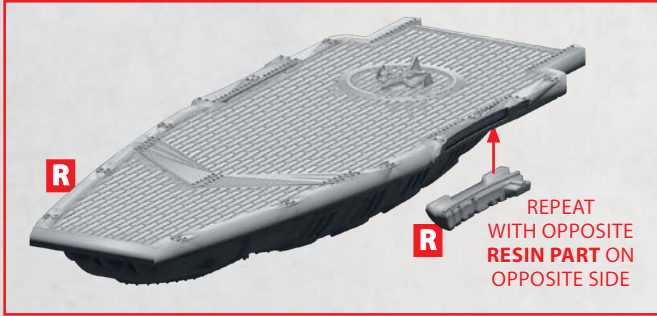

ZAMIEC HULL BUILD

PARTS CAN BE FOUND ON THE POLISH-LITHUANIAN AERIAL SQUADRONS SPRUES