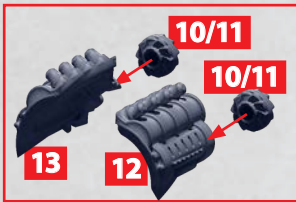

# HULL BUILD FOR ZAMIEC

PARTS CAN BE FOUND ON THE POLISH-LITHUANIAN AERIAL SQUADRONS SPRUES

# HULL BUILD FOR ZAMIEC

PARTS CAN BE FOUND ON THE POLISH-LITHUANIAN AERIAL SQUADRONS SPRUES

7

REPEAT WING  
WITH PART 6 ON  
OPPOSITE SIDE FOR  
SECOND BUILD

X2 REQUIRED  
WITH WINGS ON  
OPPOSITE SIDES