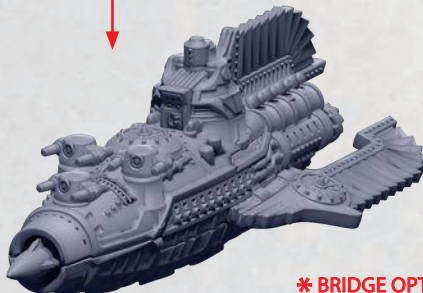

VOIVODE

PARTS CAN BE FOUND ON THE POLISH-LITHUANIAN AERIAL SQUADRONS SPRUES

ALTERNATE
BRIDGE

52 & 53

* BRIDGE OPTION AVAILABLE