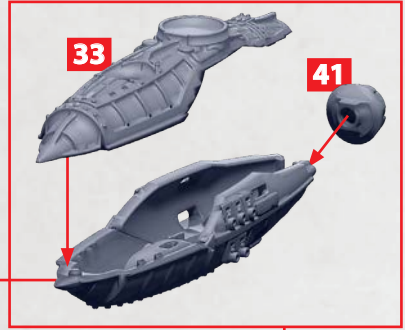

SMOK

PARTS CAN BE FOUND ON THE POLISH-LITHUANIAN AERIAL SQUADRONS SPRUES