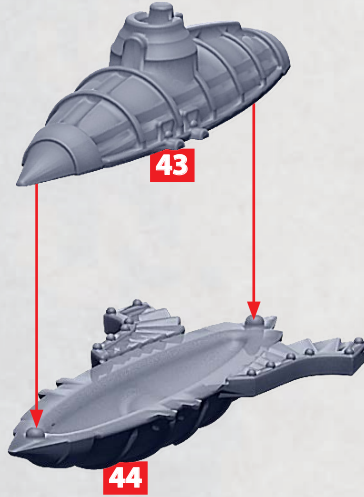

ESCORTS

PARTS CAN BE FOUND ON THE **POLISH-LITHUANIAN AERIAL SQUADRONS** SPRUES