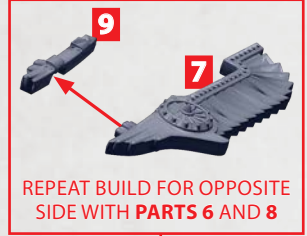

JADWIGA

PARTS CAN BE FOUND ON THE POLISH-LITHUANIAN AERIAL SQUADRONS SPRUES