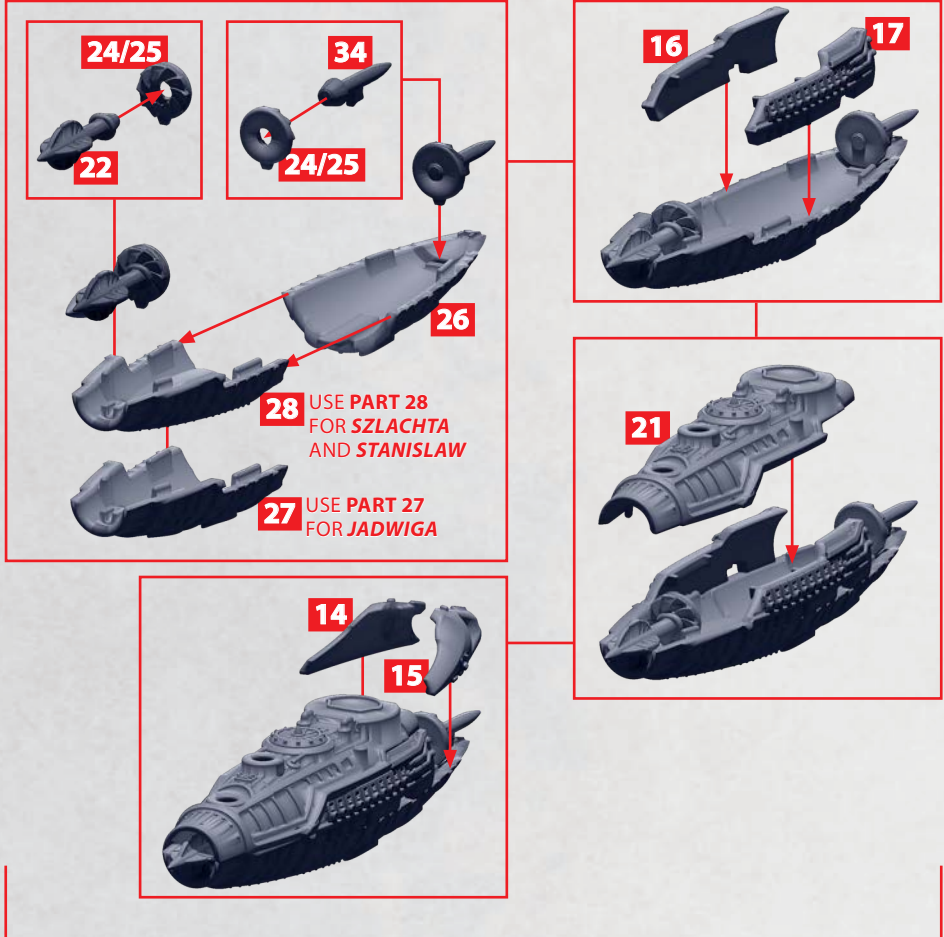

# SZLACHTA, JADWIGA AND STANISLAW HULL BUILD

PARTS CAN BE FOUND ON THE POLISH-LITHUANIAN AERIAL SQUADRONS SPRUES