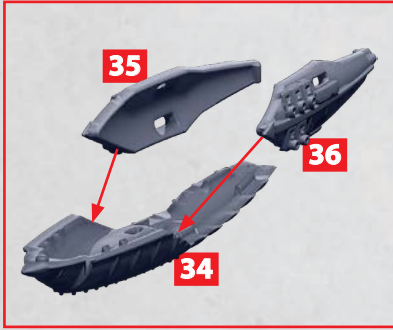

SMOK

PARTS CAN BE FOUND ON THE POLISH-LITHUANIAN AERIAL SQUADRONS SPRUES