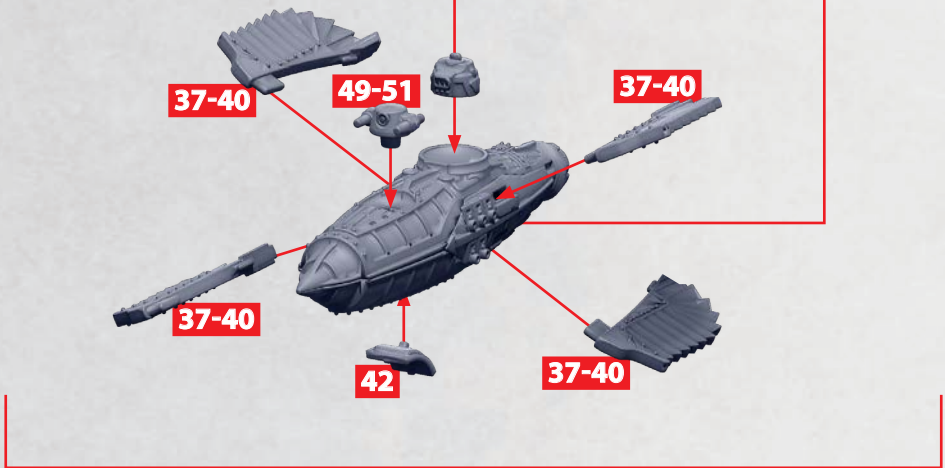

SMOK

PARTS CAN BE FOUND ON THE POLISH-LITHUANIAN AERIAL SQUADRONS SPRUES