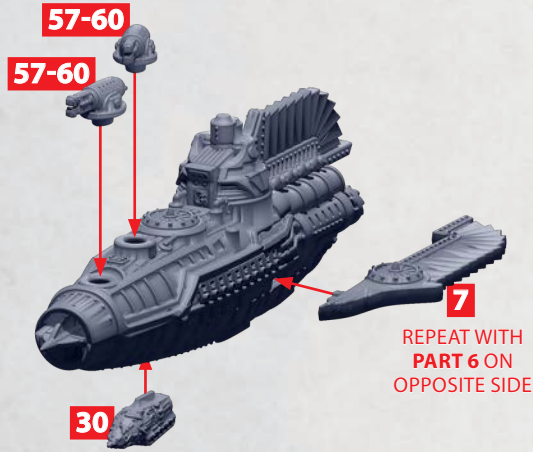

STANISLAW

PARTS CAN BE FOUND ON THE POLISH-LITHUANIAN AERIAL SQUADRONS SPRUES