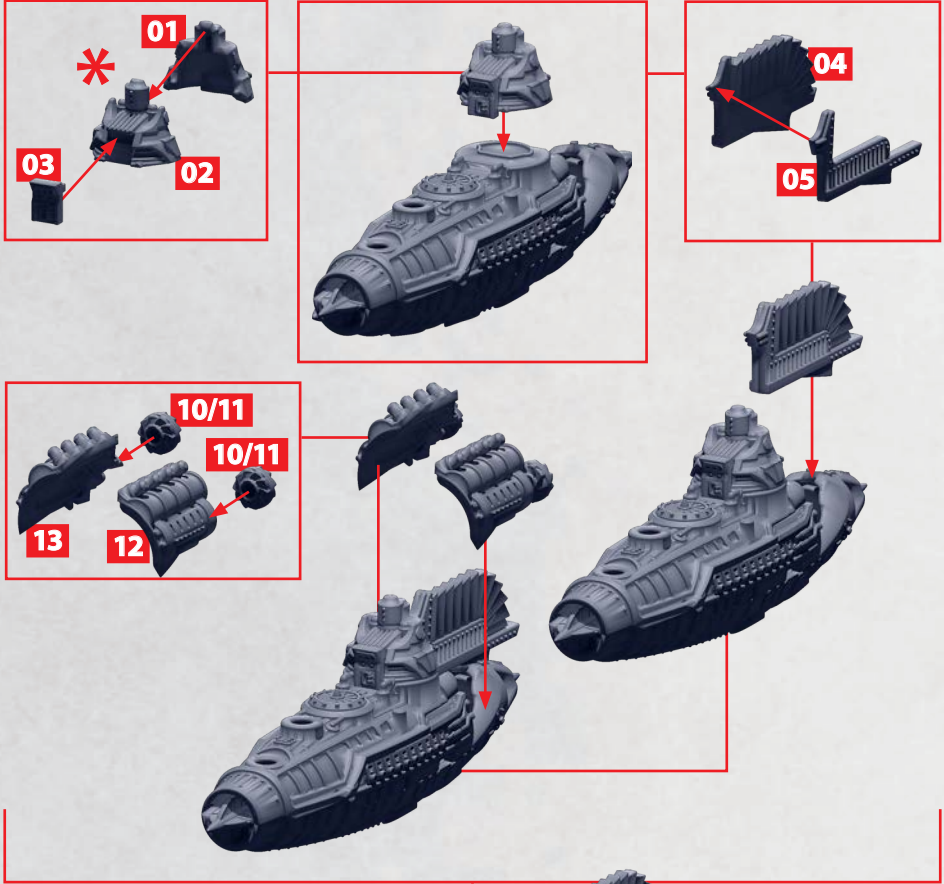

SZLACHTA, JADWIGA AND STANISLAW HULL BUILD

PARTS CAN BE FOUND ON THE POLISH-LITHUANIAN AERIAL SQUADRONS SPRUES