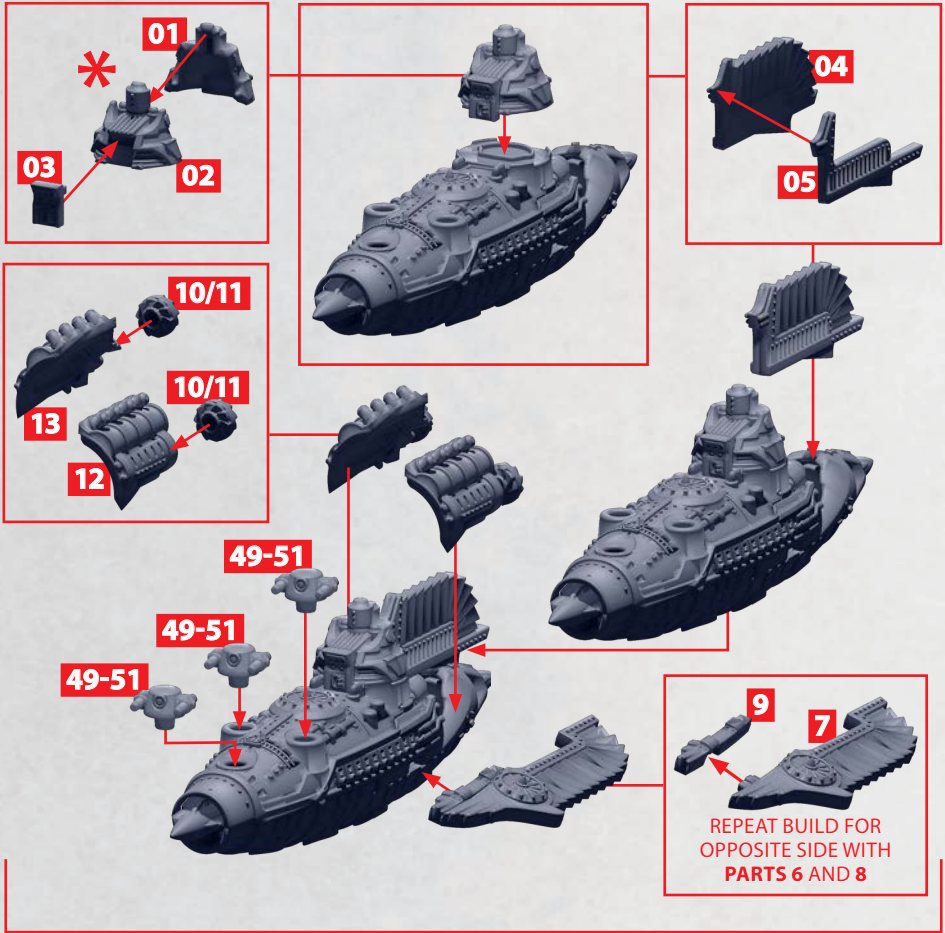

VOIVODE

PARTS CAN BE FOUND ON THE POLISH-LITHUANIAN AERIAL SQUADRONS SPRUES

ALTERNATE
BRIDGE

52 & 53

* BRIDGE OPTION AVAILABLE