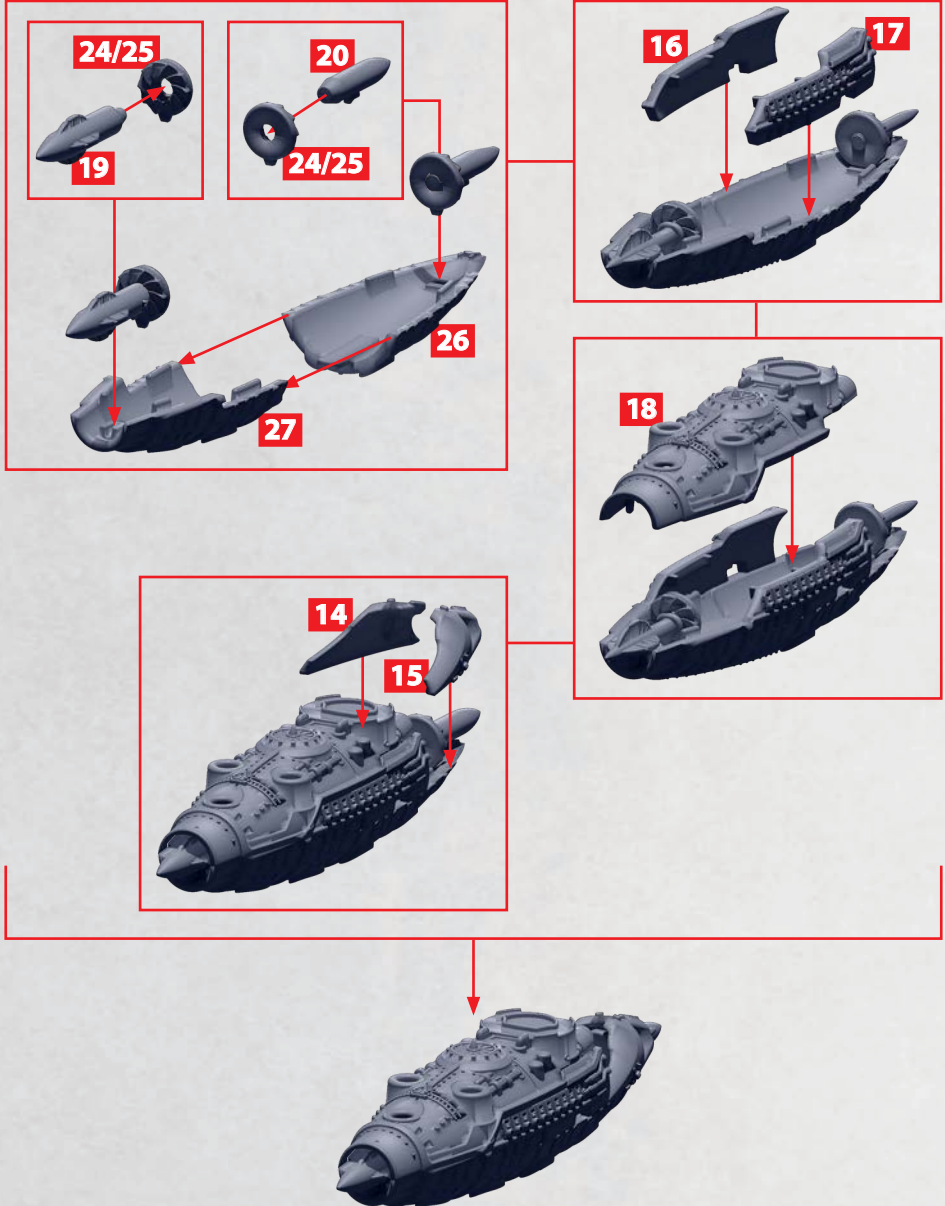

VOIVODE HULL BUILD

PARTS CAN BE FOUND ON THE POLISH-LITHUANIAN AERIAL SQUADRONS SPRUES