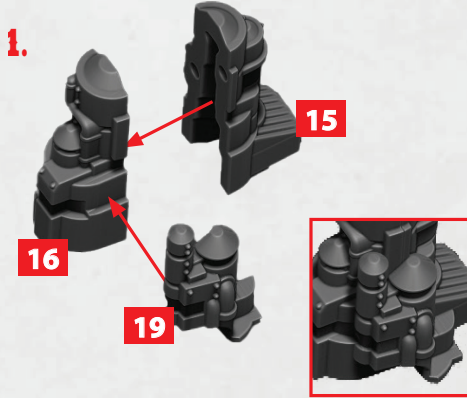

25-27

ROCKET BATTERY

17-19

* ALL TURRETS ARE INTERCHANGEABLE

OLEG CLASS MONITOR

PARTS CAN BE FOUND ON THE COMMONWEALTH FRONTLINE SQUADRONS SPRUES

OLEG CLASS MONITOR

PARTS CAN BE FOUND ON THE COMMONWEALTH FRONTLINE SQUADRONS SPRUES

HEAVY GUN BATTERY

28-30

TRI-RAIL GUN

25-27

ROCKET BATTERY

17-19

* ALL TURRETS ARE INTERCHANGEABLE

SINEUS CLASS FAST CRUISER