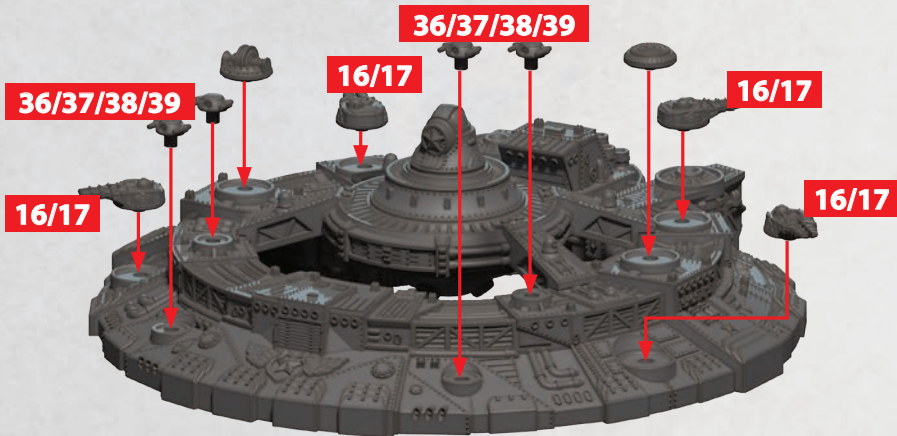

MURMANSK MOBILE STRONGHOLD

TURRETS (*) CAN BE FOUND ON THE **COMMONWEALTH** SPRUES

HEAVY GUN BATTERY

TRI-RAIL GUN

ROCKET BATTERY

* ALL TURRETS ARE INTERCHANGEABLE

TOBOLSK MOBILE STRONGHOLD

LABELLED PARTS CAN BE FOUND ON THE **COMMONWEALTH SUPPORT SQUADRONS** SPRUES.
IF YOU BUILD A TOBOLSK OR ANASTASIA THEN YOU CAN ONLY BUILD ONE
KHATANGA OR MOROZKO CLASS CRUISER. THE OTHER SHIP HAS TO BE A PRAVDA SUPPORT CARRIER.

ANASTASIA MOBILE STRONGHOLD

LABELLED PARTS CAN BE FOUND ON THE **COMMONWEALTH SUPPORT SQUADRONS** SPRUES.
IF YOU BUILD A TOBOLSK OR ANASTASIA THEN YOU CAN ONLY BUILD ONE
KHATANGA OR MOROZKO CLASS CRUISER. THE OTHER SHIP HAS TO BE A PRAVDA SUPPORT CARRIER.