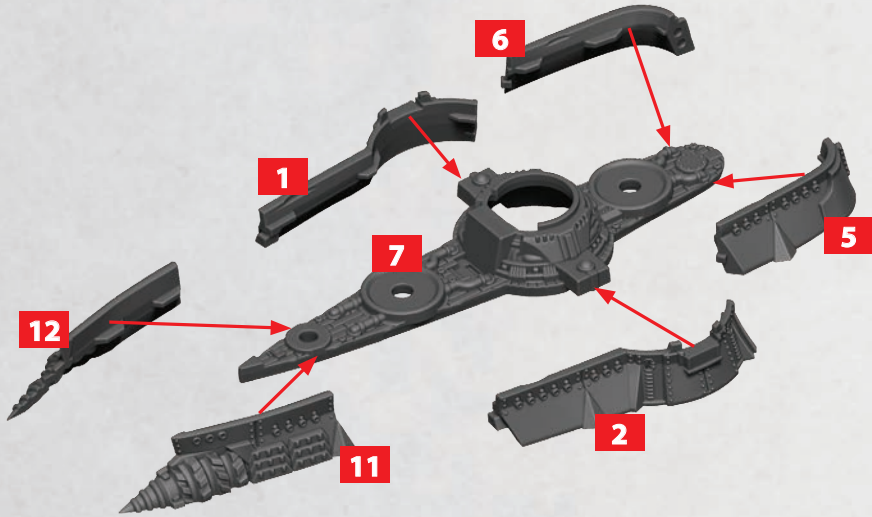

HEAVY GUN BATTERY

28-30

TRI-RAIL GUN

25-27

ROCKET BATTERY

17-19

* ALL TURRETS ARE INTERCHANGEABLE

KHATANGA CLASS CRYO ASSAULT CRUISER

PARTS CAN BE FOUND ON THE COMMONWEALTH SUPPORT SQUADRONS SPRUES

HEAVY GUN BATTERY

16/17

TRI-RAIL GUN

18/19

ROCKET BATTERY

20/21

* ALL TURRETS ARE INTERCHANGEABLE