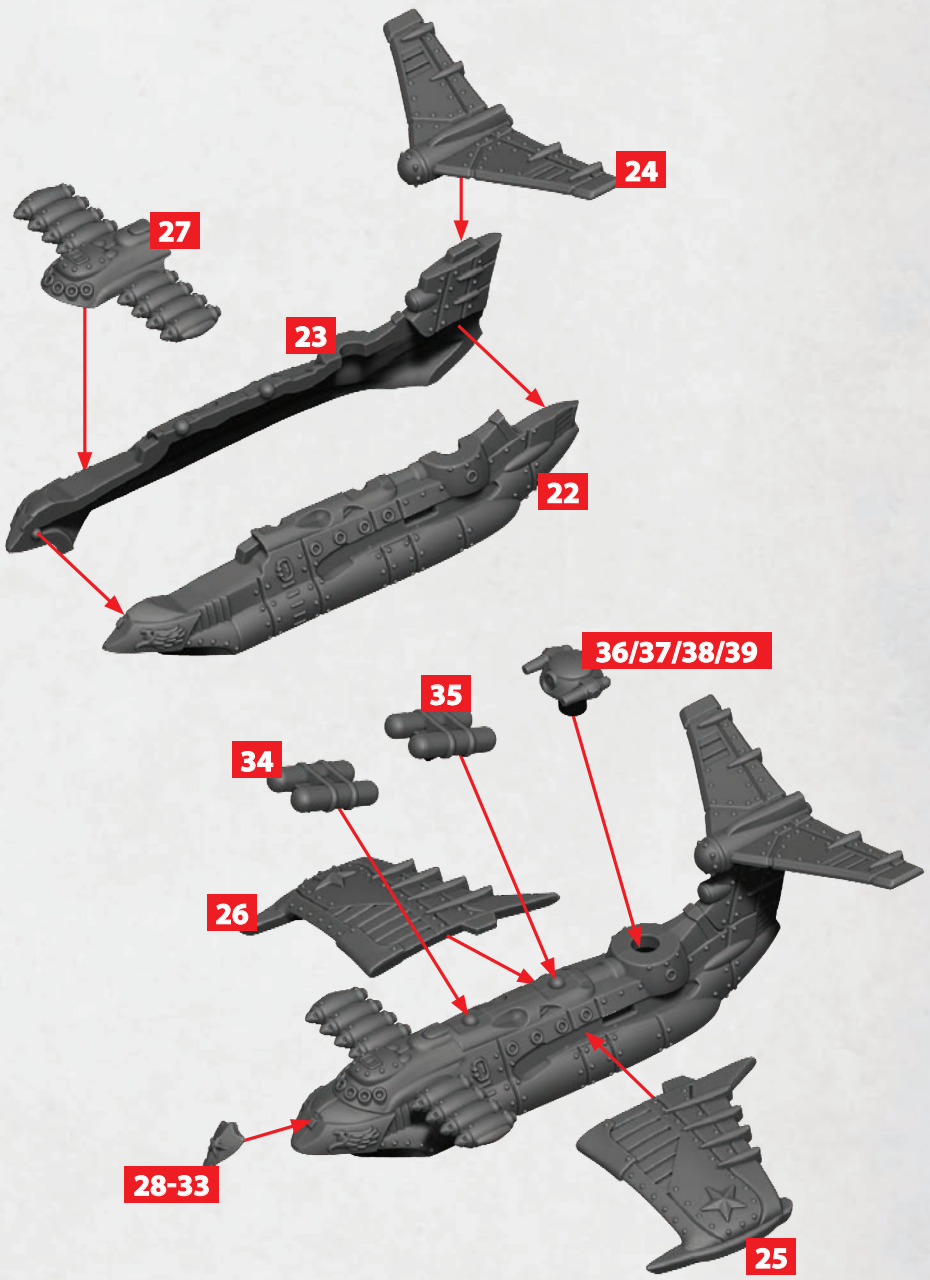

MOROZKO CLASS HEAVY CRYO CRUISER

PARTS CAN BE FOUND ON THE COMMONWEALTH SUPPORT SQUADRONS SPRUES

28-33

CRYO-GENERATOR

36/37/38/39

HEAVY GUN BATTERY

16/17

TRI-RAIL GUN

18/19

ROCKET BATTERY

20/21

* ALL TURRETS ARE INTERCHANGEABLE

PRAVDA CLASS SUPPORT CARRIER

PARTS CAN BE FOUND ON THE COMMONWEALTH SUPPORT SQUADRONS SPRUES

STOLETOV EKRAANOPLAN

PARTS CAN BE FOUND ON THE COMMONWEALTH SUPPORT SQUADRONS SPRUES

RURIK CLASS FRIGATE

PARTS CAN BE FOUND ON THE COMMONWEALTH FRONTLINE SQUADRONS SPRUES