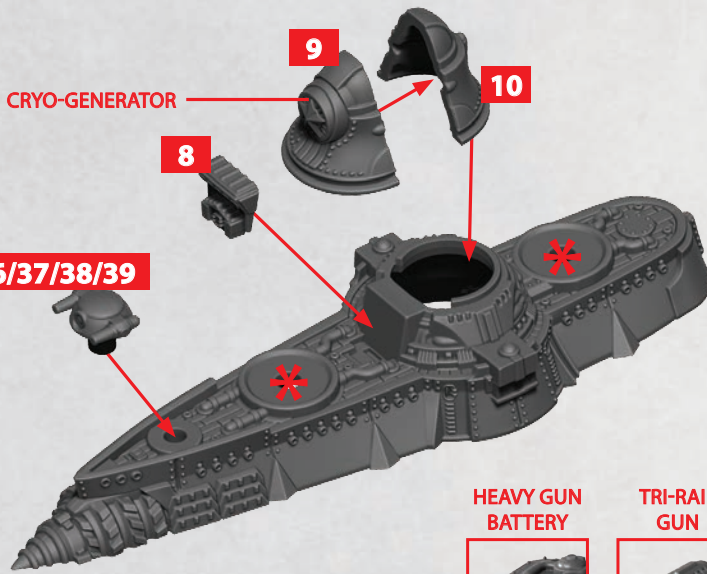

17-19

* ALL TURRETS ARE INTERCHANGEABLE

NORILSK CLASS HEAVY CRUISER

PARTS CAN BE FOUND ON THE COMMONWEALTH FRONTLINE SQUADRONS SPRUES

NORILSK CLASS HEAVY CRUISER

PARTS CAN BE FOUND ON THE COMMONWEALTH FRONTLINE SQUADRONS SPRUES

HEAVY GUN BATTERY

28-30

TRI-RAIL GUN

25-27

ROCKET BATTERY

17-19

* ALL TURRETS ARE INTERCHANGEABLE

KHATANGA CLASS CRYO ASSAULT CRUISER

PARTS CAN BE FOUND ON THE COMMONWEALTH SUPPORT SQUADRONS SPRUES

HEAVY GUN BATTERY

16/17

TRI-RAIL GUN

18/19

ROCKET BATTERY

20/21

* ALL TURRETS ARE INTERCHANGEABLE