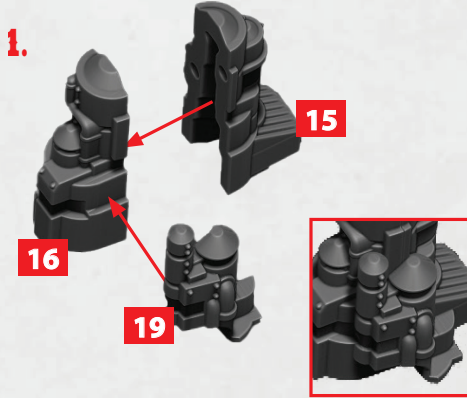

KUTSOV CLASS CRUISER

PARTS CAN BE FOUND ON THE COMMONWEALTH FRONTLINE SQUADRONS SPRUES

KUTSOV CLASS CRUISER

PARTS CAN BE FOUND ON THE COMMONWEALTH FRONTLINE SQUADRONS SPRUES

HEAVY GUN BATTERY

28-30

TRI-RAIL GUN

25-27

ROCKET BATTERY

17-19

* ALL TURRETS ARE INTERCHANGEABLE

OLEG CLASS MONITOR

PARTS CAN BE FOUND ON THE COMMONWEALTH FRONTLINE SQUADRONS SPRUES

OLEG CLASS MONITOR

PARTS CAN BE FOUND ON THE COMMONWEALTH FRONTLINE SQUADRONS SPRUES