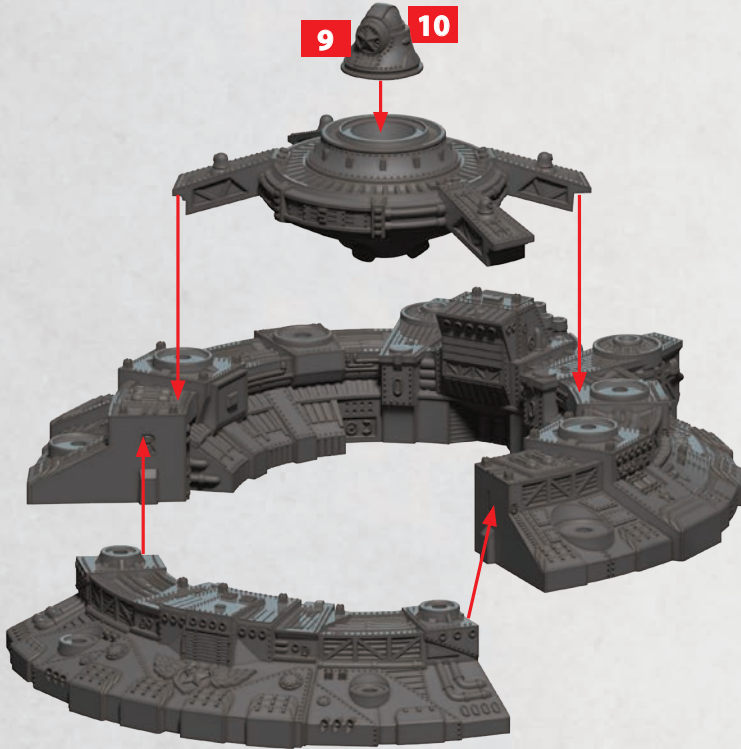

MURMANSK MOBILE STRONGHOLD

TURRETS (*) CAN BE FOUND ON THE **COMMONWEALTH** SPRUES

HEAVY GUN BATTERY

TRI-RAIL GUN

ROCKET BATTERY

* ALL TURRETS ARE INTERCHANGEABLE

TOBOLSK MOBILE STRONGHOLD

LABELLED PARTS CAN BE FOUND ON THE **COMMONWEALTH SUPPORT SQUADRONS** SPRUES.
IF YOU BUILD A TOBOLSK OR ANASTASIA THEN YOU CAN ONLY BUILD ONE
KHATANGA OR MOROZKO CLASS CRUISER. THE OTHER SHIP HAS TO BE A PRAVDA SUPPORT CARRIER.

ANASTASIA MOBILE STRONGHOLD

LABELLED PARTS CAN BE FOUND ON THE **COMMONWEALTH SUPPORT SQUADRONS** SPRUES.
IF YOU BUILD A TOBOLSK OR ANASTASIA THEN YOU CAN ONLY BUILD ONE
KHATANGA OR MOROZKO CLASS CRUISER. THE OTHER SHIP HAS TO BE A PRAVDA SUPPORT CARRIER.

KUTSOV CLASS CRUISER

PARTS CAN BE FOUND ON THE COMMONWEALTH FRONTLINE SQUADRONS SPRUES

KUTSOV CLASS CRUISER

PARTS CAN BE FOUND ON THE COMMONWEALTH FRONTLINE SQUADRONS SPRUES

HEAVY GUN BATTERY

28-30

TRI-RAIL GUN

25-27

ROCKET BATTERY

17-19

* ALL TURRETS ARE INTERCHANGEABLE

OLEG CLASS MONITOR

PARTS CAN BE FOUND ON THE COMMONWEALTH FRONTLINE SQUADRONS SPRUES

OLEG CLASS MONITOR

PARTS CAN BE FOUND ON THE COMMONWEALTH FRONTLINE SQUADRONS SPRUES