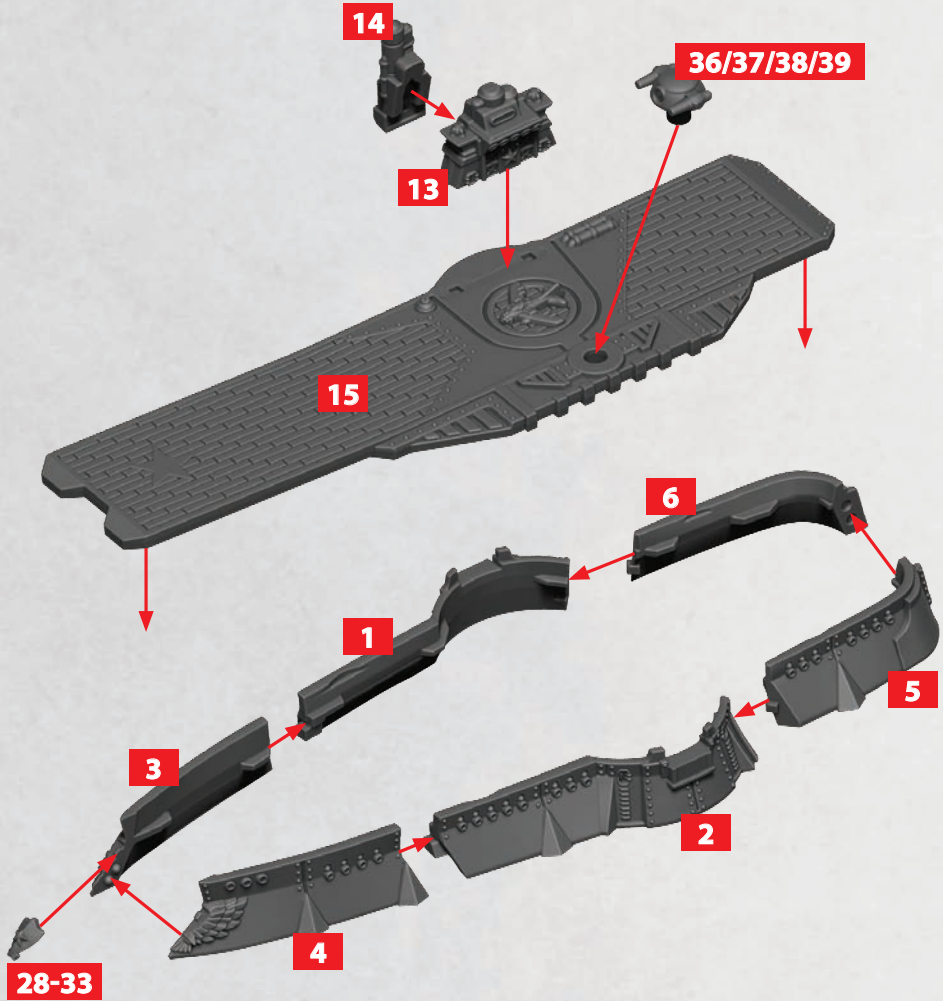

MOROZKO CLASS HEAVY CRYO CRUISER

PARTS CAN BE FOUND ON THE COMMONWEALTH SUPPORT SQUADRONS SPRUES

28-33

CRYO-GENERATOR

36/37/38/39

HEAVY GUN BATTERY

16/17

TRI-RAIL GUN

18/19

ROCKET BATTERY

20/21

* ALL TURRETS ARE INTERCHANGEABLE

PRAVDA CLASS SUPPORT CARRIER

PARTS CAN BE FOUND ON THE COMMONWEALTH SUPPORT SQUADRONS SPRUES

STOLETOV EKRAANOPLAN

PARTS CAN BE FOUND ON THE COMMONWEALTH SUPPORT SQUADRONS SPRUES