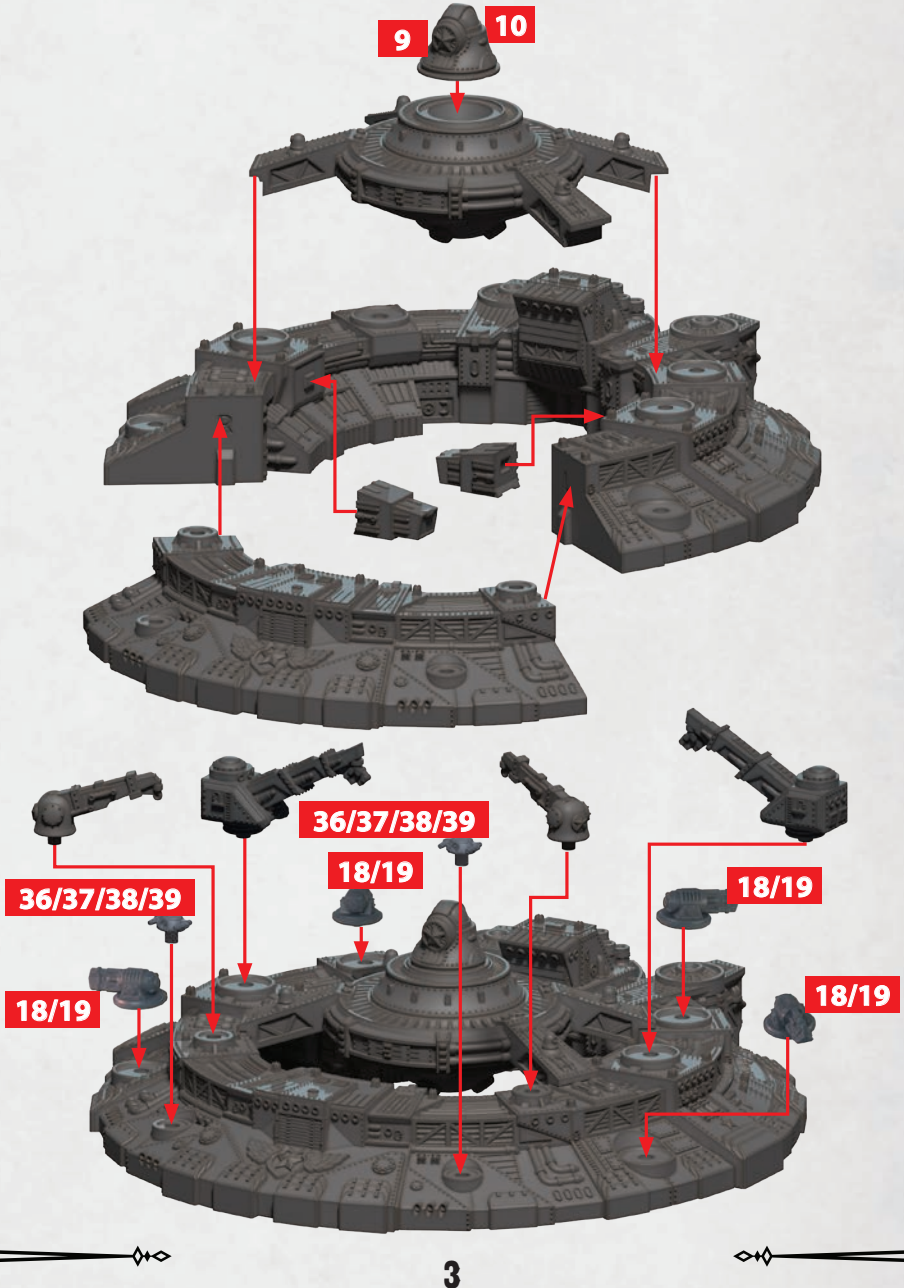

MURMANSK MOBILE STRONGHOLD

TURRETS (*) CAN BE FOUND ON THE **COMMONWEALTH** SPRUES

HEAVY GUN BATTERY

TRI-RAIL GUN

ROCKET BATTERY

* ALL TURRETS ARE INTERCHANGEABLE

TOBOLSK MOBILE STRONGHOLD

LABELLED PARTS CAN BE FOUND ON THE **COMMONWEALTH SUPPORT SQUADRONS** SPRUES.
IF YOU BUILD A TOBOLSK OR ANASTASIA THEN YOU CAN ONLY BUILD ONE
KHATANGA OR MOROZKO CLASS CRUISER. THE OTHER SHIP HAS TO BE A PRAVDA SUPPORT CARRIER.

ANASTASIA MOBILE STRONGHOLD

LABELLED PARTS CAN BE FOUND ON THE **COMMONWEALTH SUPPORT SQUADRONS** SPRUES.
IF YOU BUILD A TOBOLSK OR ANASTASIA THEN YOU CAN ONLY BUILD ONE
KHATANGA OR MOROZKO CLASS CRUISER. THE OTHER SHIP HAS TO BE A PRAVDA SUPPORT CARRIER.

KUTSOV CLASS CRUISER

PARTS CAN BE FOUND ON THE COMMONWEALTH FRONTLINE SQUADRONS SPRUES

KUTSOV CLASS CRUISER

PARTS CAN BE FOUND ON THE COMMONWEALTH FRONTLINE SQUADRONS SPRUES

HEAVY GUN BATTERY

28-30

TRI-RAIL GUN

25-27

ROCKET BATTERY

17-19

* ALL TURRETS ARE INTERCHANGEABLE

OLEG CLASS MONITOR

PARTS CAN BE FOUND ON THE COMMONWEALTH FRONTLINE SQUADRONS SPRUES

OLEG CLASS MONITOR

PARTS CAN BE FOUND ON THE COMMONWEALTH FRONTLINE SQUADRONS SPRUES