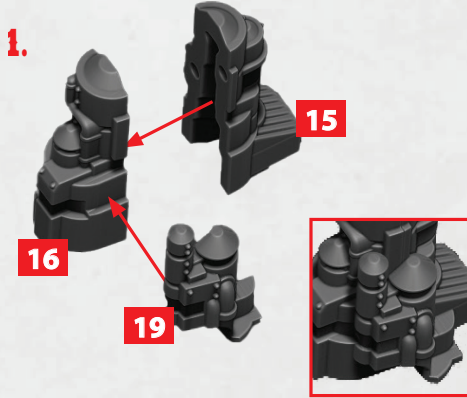

17-19

* ALL TURRETS ARE INTERCHANGEABLE

NORILSK CLASS HEAVY CRUISER

PARTS CAN BE FOUND ON THE COMMONWEALTH FRONTLINE SQUADRONS SPRUES

NORILSK CLASS HEAVY CRUISER

PARTS CAN BE FOUND ON THE COMMONWEALTH FRONTLINE SQUADRONS SPRUES

HEAVY GUN BATTERY

28-30

TRI-RAIL GUN

25-27

ROCKET BATTERY

17-19

* ALL TURRETS ARE INTERCHANGEABLE

KHATANGA CLASS CRYO ASSAULT CRUISER