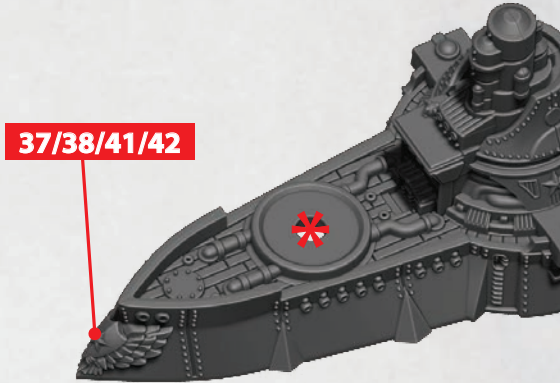

25-27

ROCKET BATTERY

17-19

* ALL TURRETS ARE INTERCHANGEABLE

OLEG CLASS MONITOR

PARTS CAN BE FOUND ON THE COMMONWEALTH FRONTLINE SQUADRONS SPRUES

OLEG CLASS MONITOR

PARTS CAN BE FOUND ON THE COMMONWEALTH FRONTLINE SQUADRONS SPRUES

HEAVY GUN BATTERY

28-30

TRI-RAIL GUN

25-27

ROCKET BATTERY

17-19

* ALL TURRETS ARE INTERCHANGEABLE

SINEUS CLASS FAST CRUISER