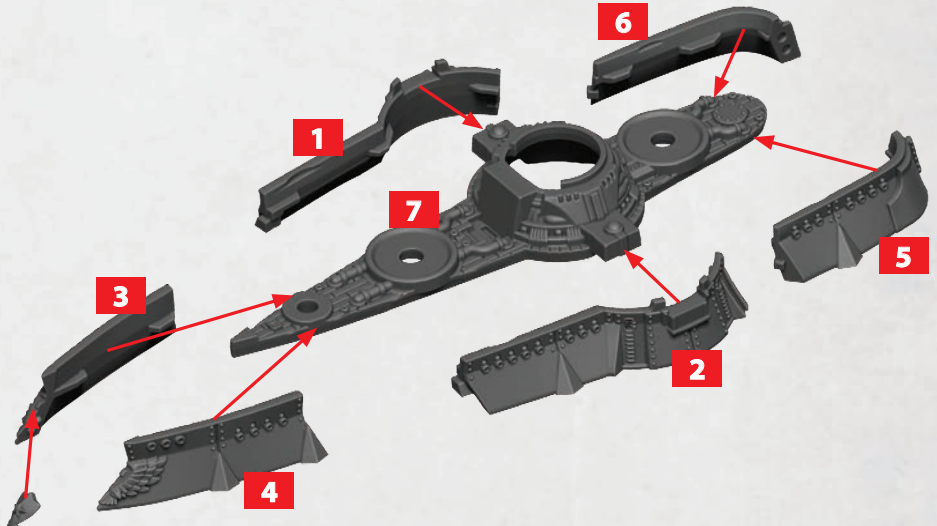

MOROZKO CLASS HEAVY CRYO CRUISER

PARTS CAN BE FOUND ON THE COMMONWEALTH SUPPORT SQUADRONS SPRUES

28-33

CRYO-GENERATOR