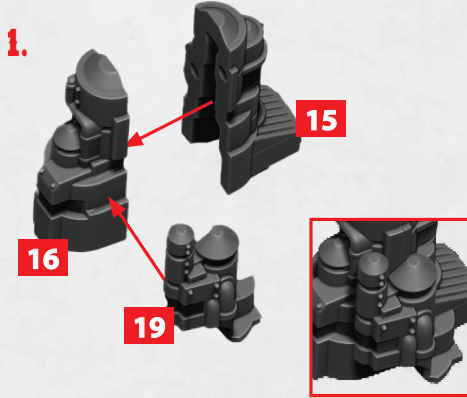

25-27

ROCKET BATTERY

17-19

* ALL TURRETS ARE INTERCHANGEABLE

OLEG CLASS MONITOR

PARTS CAN BE FOUND ON THE COMMONWEALTH FRONTLINE SQUADRONS SPRUES

OLEG CLASS MONITOR

PARTS CAN BE FOUND ON THE COMMONWEALTH FRONTLINE SQUADRONS SPRUES

HEAVY GUN BATTERY

28-30

TRI-RAIL GUN

25-27

ROCKET BATTERY

17-19

* ALL TURRETS ARE INTERCHANGEABLE

SINEUS CLASS FAST CRUISER

PARTS CAN BE FOUND ON THE COMMONWEALTH FRONTLINE SQUADRONS SPRUES

SINEUS CLASS FAST CRUISER

PARTS CAN BE FOUND ON THE COMMONWEALTH FRONTLINE SQUADRONS SPRUES

HEAVY GUN BATTERY

28-30

TRI-RAIL GUN

25-27

ROCKET BATTERY