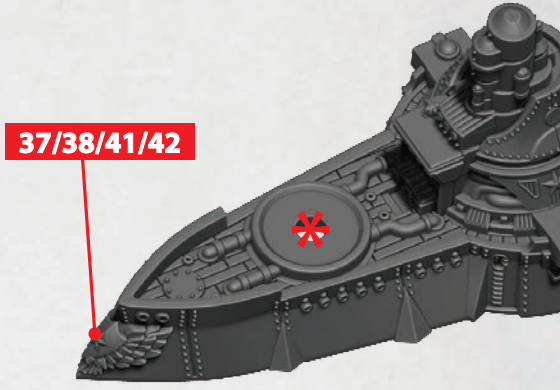

ANASTASIA MOBILE STRONGHOLD

LABELLED PARTS CAN BE FOUND ON THE **COMMONWEALTH SUPPORT SQUADRONS** SPRUES.
IF YOU BUILD A TOBOLSK OR ANASTASIA THEN YOU CAN ONLY BUILD ONE
KHATANGA OR MOROZKO CLASS CRUISER. THE OTHER SHIP HAS TO BE A PRAVDA SUPPORT CARRIER.

KUTSOV CLASS CRUISER

PARTS CAN BE FOUND ON THE COMMONWEALTH FRONTLINE SQUADRONS SPRUES

KUTSOV CLASS CRUISER

PARTS CAN BE FOUND ON THE COMMONWEALTH FRONTLINE SQUADRONS SPRUES

HEAVY GUN BATTERY

28-30

TRI-RAIL GUN

25-27

ROCKET BATTERY

17-19

* ALL TURRETS ARE INTERCHANGEABLE

OLEG CLASS MONITOR

PARTS CAN BE FOUND ON THE COMMONWEALTH FRONTLINE SQUADRONS SPRUES

OLEG CLASS MONITOR

PARTS CAN BE FOUND ON THE COMMONWEALTH FRONTLINE SQUADRONS SPRUES

HEAVY GUN BATTERY

28-30

TRI-RAIL GUN

25-27

ROCKET BATTERY

17-19

* ALL TURRETS ARE INTERCHANGEABLE

SINEUS CLASS FAST CRUISER