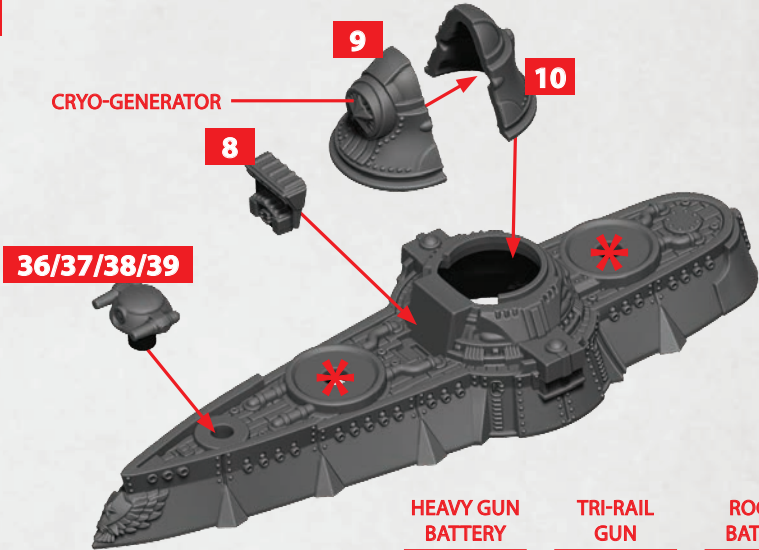

HEAVY GUN BATTERY

28-30

TRI-RAIL GUN

25-27

ROCKET BATTERY

17-19

* ALL TURRETS ARE INTERCHANGEABLE

KHATANGA CLASS CRYO ASSAULT CRUISER

PARTS CAN BE FOUND ON THE COMMONWEALTH SUPPORT SQUADRONS SPRUES

HEAVY GUN BATTERY

16/17

TRI-RAIL GUN

18/19

ROCKET BATTERY

20/21

* ALL TURRETS ARE INTERCHANGEABLE

MOROZKO CLASS HEAVY CRYO CRUISER

PARTS CAN BE FOUND ON THE COMMONWEALTH SUPPORT SQUADRONS SPRUES

28-33

CRYO-GENERATOR

36/37/38/39

HEAVY GUN BATTERY

16/17

TRI-RAIL GUN