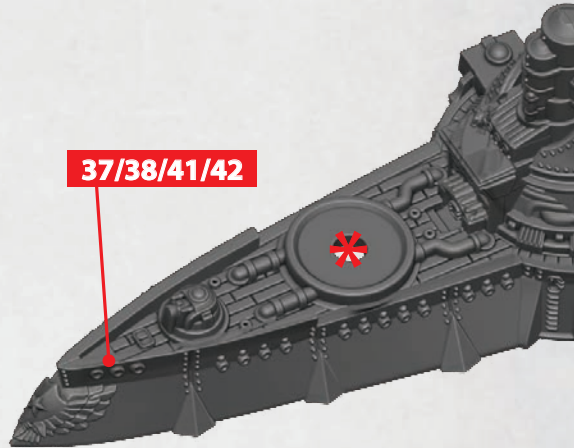

PARTS CAN BE FOUND ON THE COMMONWEALTH FRONTLINE SQUADRONS SPRUES

SINEUS CLASS FAST CRUISER

PARTS CAN BE FOUND ON THE COMMONWEALTH FRONTLINE SQUADRONS SPRUES

HEAVY GUN BATTERY

28-30

TRI-RAIL GUN

25-27

ROCKET BATTERY

17-19

* ALL TURRETS ARE INTERCHANGEABLE

NORILSK CLASS HEAVY CRUISER

PARTS CAN BE FOUND ON THE COMMONWEALTH FRONTLINE SQUADRONS SPRUES

NORILSK CLASS HEAVY CRUISER

PARTS CAN BE FOUND ON THE COMMONWEALTH FRONTLINE SQUADRONS SPRUES

HEAVY GUN BATTERY

28-30

TRI-RAIL GUN

25-27

ROCKET BATTERY

17-19

* ALL TURRETS ARE INTERCHANGEABLE

KHATANGA CLASS CRYO ASSAULT CRUISER