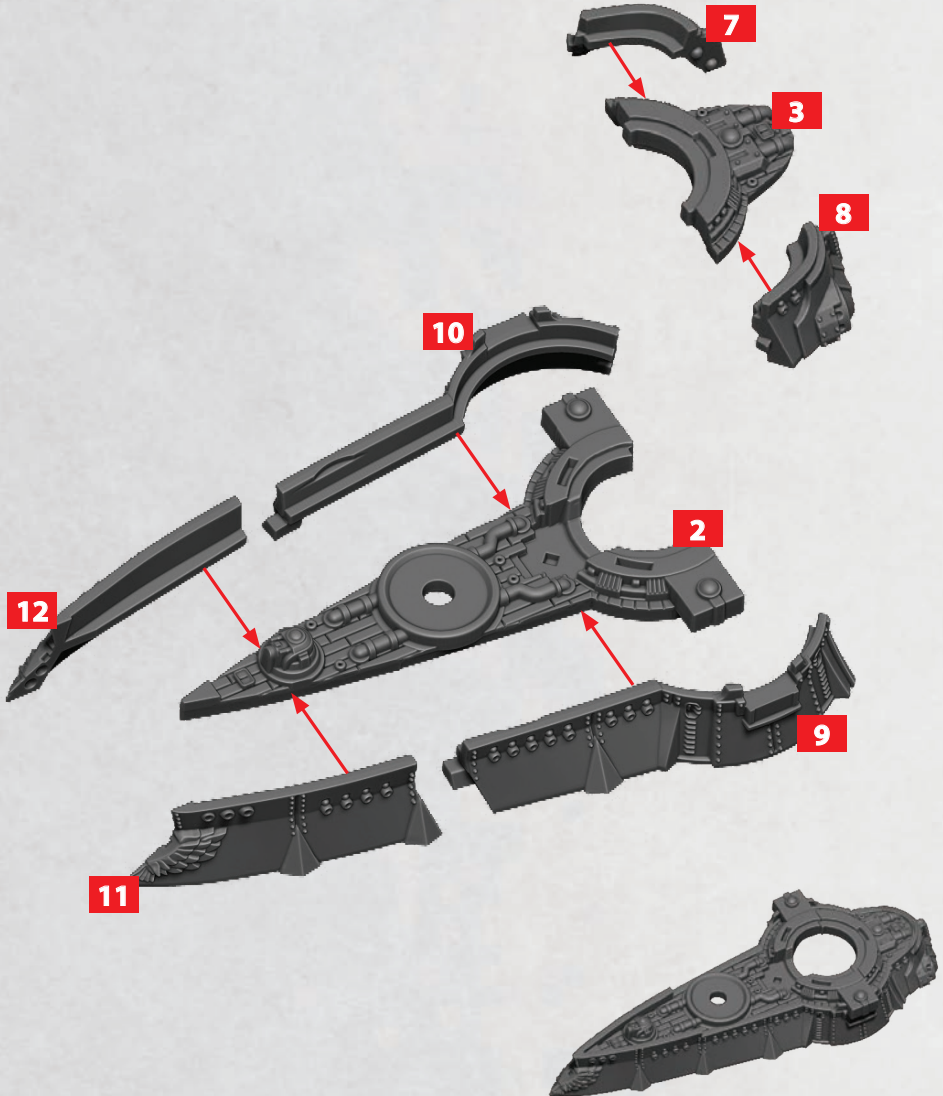

25-27

ROCKET BATTERY

17-19

* ALL TURRETS ARE INTERCHANGEABLE

OLEG CLASS MONITOR

PARTS CAN BE FOUND ON THE COMMONWEALTH FRONTLINE SQUADRONS SPRUES

OLEG CLASS MONITOR

PARTS CAN BE FOUND ON THE COMMONWEALTH FRONTLINE SQUADRONS SPRUES

HEAVY GUN BATTERY

28-30

TRI-RAIL GUN

25-27

ROCKET BATTERY

17-19

* ALL TURRETS ARE INTERCHANGEABLE

SINEUS CLASS FAST CRUISER

PARTS CAN BE FOUND ON THE COMMONWEALTH FRONTLINE SQUADRONS SPRUES

SINEUS CLASS FAST CRUISER

PARTS CAN BE FOUND ON THE COMMONWEALTH FRONTLINE SQUADRONS SPRUES

HEAVY GUN BATTERY

28-30

TRI-RAIL GUN

25-27

ROCKET BATTERY