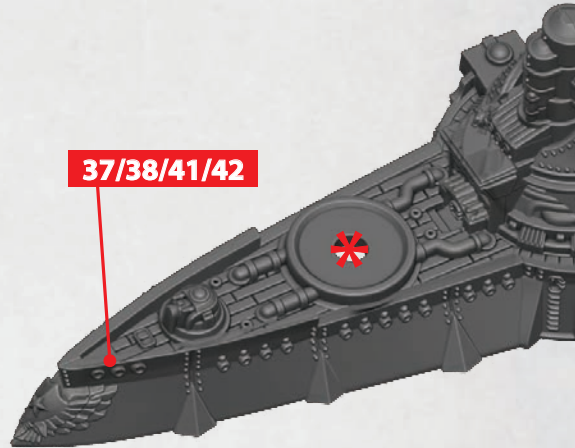

25-27

ROCKET BATTERY

17-19

* ALL TURRETS ARE INTERCHANGEABLE

OLEG CLASS MONITOR

PARTS CAN BE FOUND ON THE COMMONWEALTH FRONTLINE SQUADRONS SPRUES

OLEG CLASS MONITOR

PARTS CAN BE FOUND ON THE COMMONWEALTH FRONTLINE SQUADRONS SPRUES

HEAVY GUN BATTERY

28-30

TRI-RAIL GUN

25-27

ROCKET BATTERY

17-19

* ALL TURRETS ARE INTERCHANGEABLE

SINEUS CLASS FAST CRUISER

PARTS CAN BE FOUND ON THE COMMONWEALTH FRONTLINE SQUADRONS SPRUES

SINEUS CLASS FAST CRUISER

PARTS CAN BE FOUND ON THE COMMONWEALTH FRONTLINE SQUADRONS SPRUES

HEAVY GUN BATTERY

28-30

TRI-RAIL GUN

25-27

ROCKET BATTERY