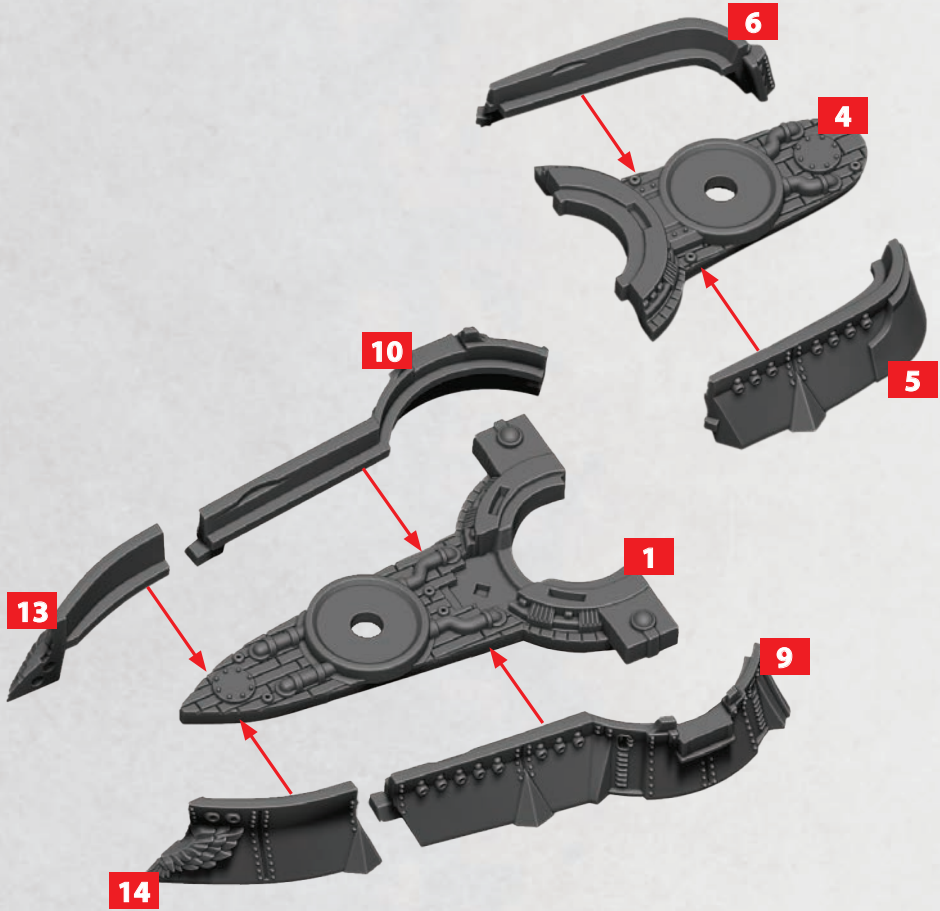

ANASTASIA MOBILE STRONGHOLD

LABELLED PARTS CAN BE FOUND ON THE **COMMONWEALTH SUPPORT SQUADRONS** SPRUES.
IF YOU BUILD A TOBOLSK OR ANASTASIA THEN YOU CAN ONLY BUILD ONE
KHATANGA OR MOROZKO CLASS CRUISER. THE OTHER SHIP HAS TO BE A PRAVDA SUPPORT CARRIER.

KUTSOV CLASS CRUISER

PARTS CAN BE FOUND ON THE COMMONWEALTH FRONTLINE SQUADRONS SPRUES

KUTSOV CLASS CRUISER

PARTS CAN BE FOUND ON THE COMMONWEALTH FRONTLINE SQUADRONS SPRUES

HEAVY GUN BATTERY

28-30

TRI-RAIL GUN