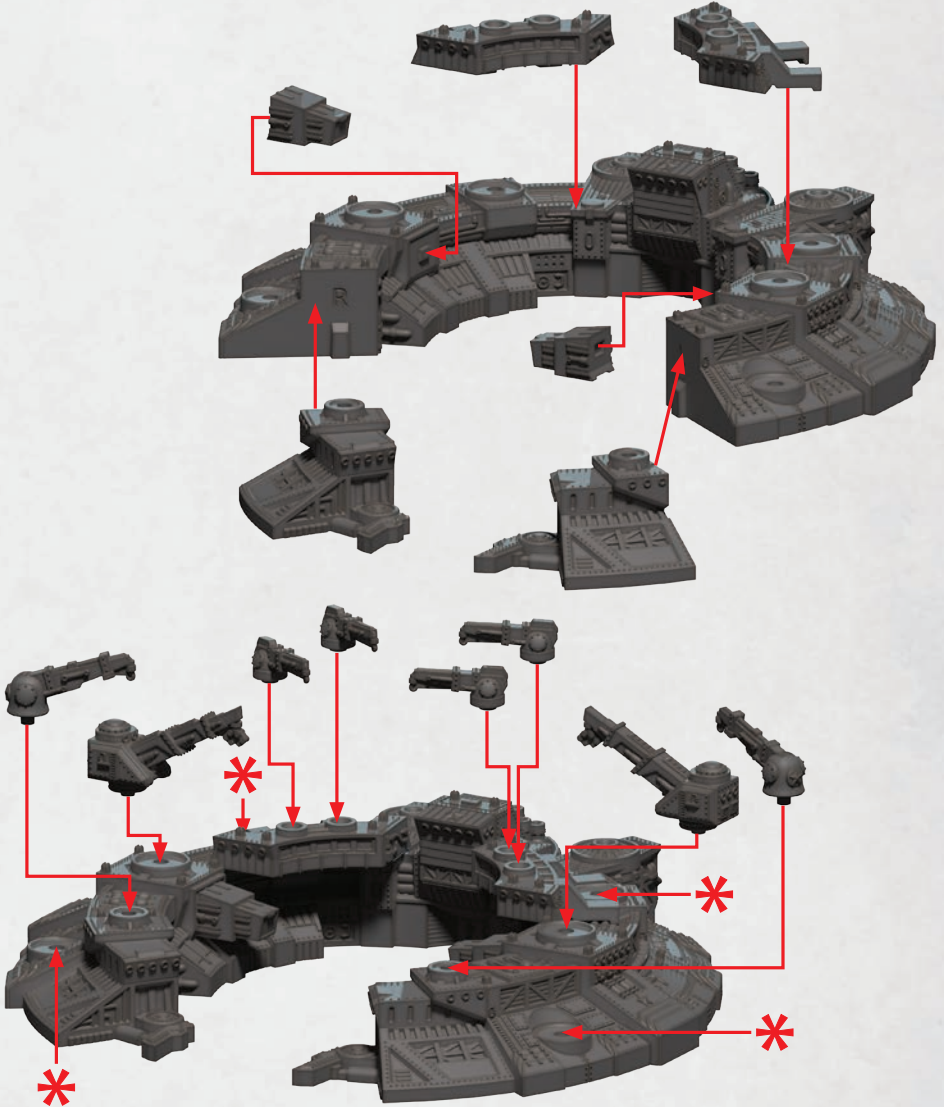

MURMANSK MOBILE STRONGHOLD

TURRETS (*) CAN BE FOUND ON THE **COMMONWEALTH** SPRUES

HEAVY GUN BATTERY

TRI-RAIL GUN

ROCKET BATTERY

* ALL TURRETS ARE INTERCHANGEABLE

TOBOLSK MOBILE STRONGHOLD

LABELLED PARTS CAN BE FOUND ON THE **COMMONWEALTH SUPPORT SQUADRONS** SPRUES.
IF YOU BUILD A TOBOLSK OR ANASTASIA THEN YOU CAN ONLY BUILD ONE
KHATANGA OR MOROZKO CLASS CRUISER. THE OTHER SHIP HAS TO BE A PRAVDA SUPPORT CARRIER.

ANASTASIA MOBILE STRONGHOLD

LABELLED PARTS CAN BE FOUND ON THE **COMMONWEALTH SUPPORT SQUADRONS** SPRUES.
IF YOU BUILD A TOBOLSK OR ANASTASIA THEN YOU CAN ONLY BUILD ONE
KHATANGA OR MOROZKO CLASS CRUISER. THE OTHER SHIP HAS TO BE A PRAVDA SUPPORT CARRIER.

KUTSOV CLASS CRUISER

PARTS CAN BE FOUND ON THE COMMONWEALTH FRONTLINE SQUADRONS SPRUES

KUTSOV CLASS CRUISER

PARTS CAN BE FOUND ON THE COMMONWEALTH FRONTLINE SQUADRONS SPRUES

HEAVY GUN BATTERY

28-30

TRI-RAIL GUN

25-27

ROCKET BATTERY

17-19

* ALL TURRETS ARE INTERCHANGEABLE

OLEG CLASS MONITOR

PARTS CAN BE FOUND ON THE COMMONWEALTH FRONTLINE SQUADRONS SPRUES

OLEG CLASS MONITOR

PARTS CAN BE FOUND ON THE COMMONWEALTH FRONTLINE SQUADRONS SPRUES